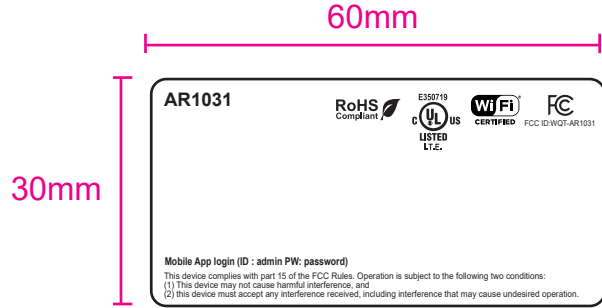

BROADBAND LABEL

PET PAPER / 60X30mm (3310-00000)

Label with static, pre-printed text only.

Label with example variable data.
Not for manufacture.

GIFT LABEL

PET PAPER / 60X30mm (3310-00000)