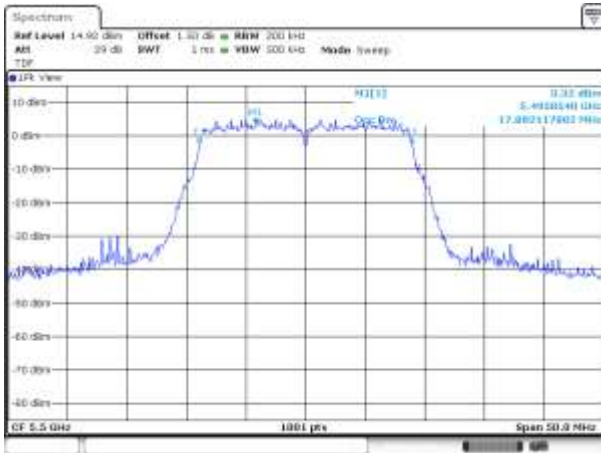

KCTL Inc.

65, Sinwon-ro, Yeongtong-gu,
Suwon-si, Gyeonggi-do, 16677, Korea
TEL: 82-31-285-0894 FAX: 82-505-299-8311
www.kctl.co.kr

Report No.:
KR20-SRF0030-D

Page (340) of (1046)

UNII-2C / 802.11ac VHT20 / 5 500 MHz