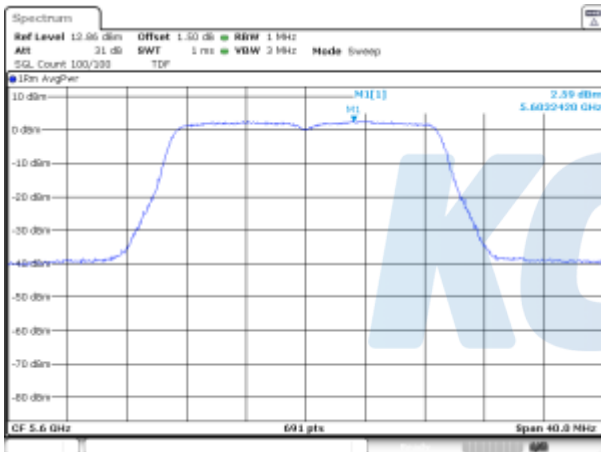

UNII-2C / 802.11ac VHT20 / 5 600 MHz