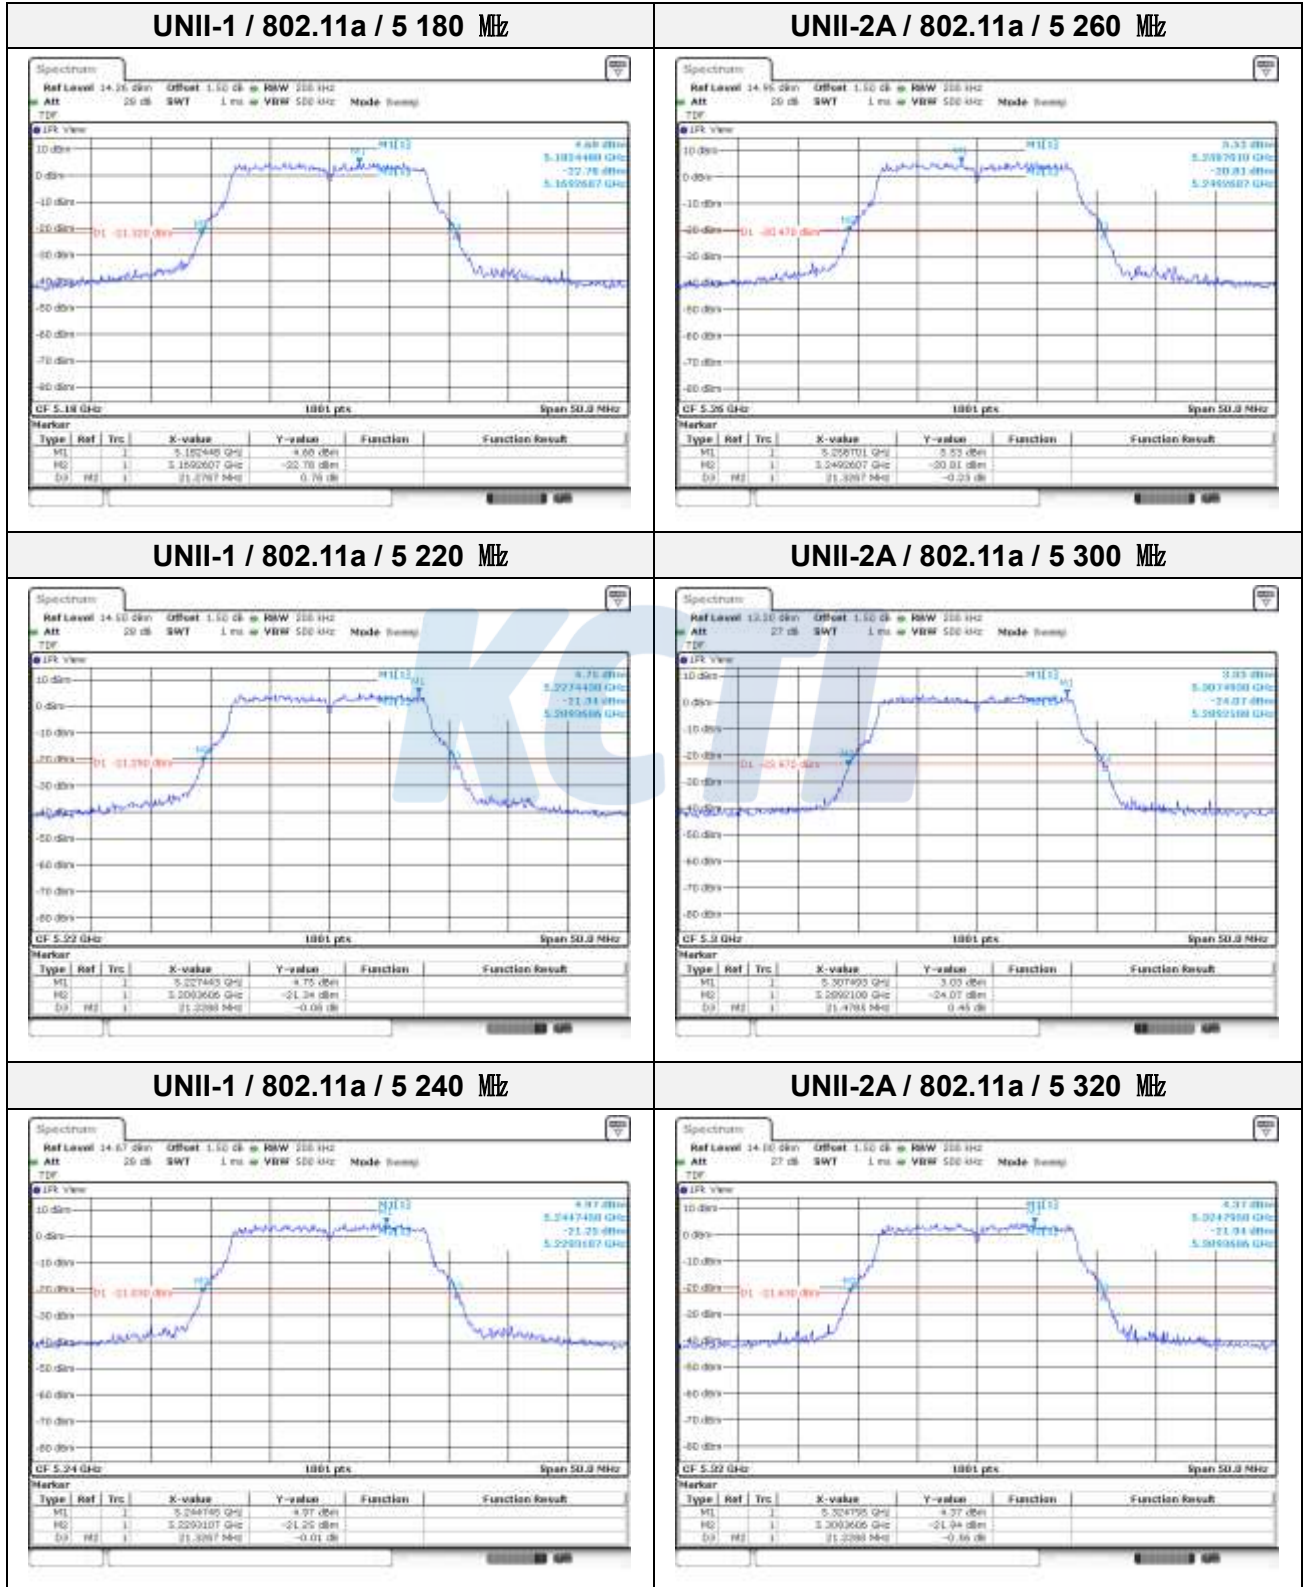

KCTL Inc.

65, Sinwon-ro, Yeongtong-gu,
Suwon-si, Gyeonggi-do, 16677, Korea
TEL: 82-31-285-0894 FAX: 82-505-299-8311
www.kctl.co.kr

Report No.:
KR20-SRF0030-D

Page (259) of (1046)

26 dB bandwidth

ANT 0