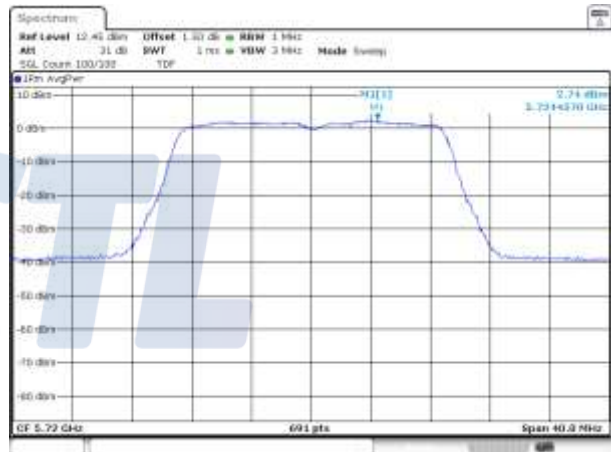

UNII-2C / 802.11ac VHT20 / 5 720 MHz