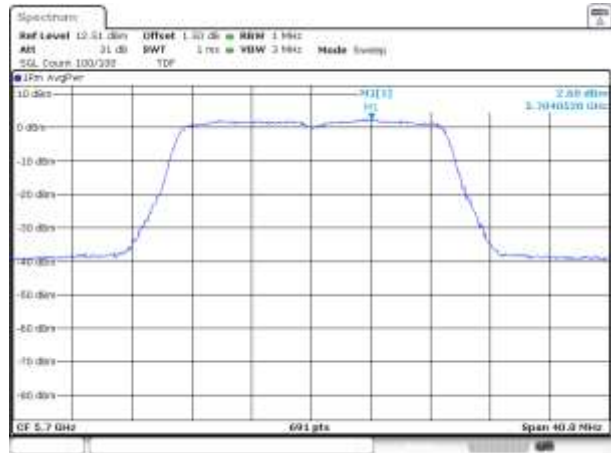

UNII-2C / 802.11ac VHT20 / 5 700 MHz