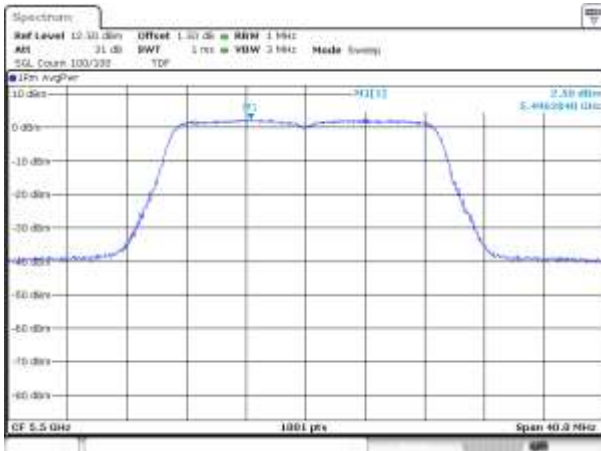

KCTL Inc.

65, Sinwon-ro, Yeongtong-gu,
Suwon-si, Gyeonggi-do, 16677, Korea
TEL: 82-31-285-0894 FAX: 82-505-299-8311
www.kctl.co.kr

Report No.:
KR20-SRF0030-D

Page (207) of (1046)

UNII-2C / 802.11ac VHT20 / 5 500 MHz