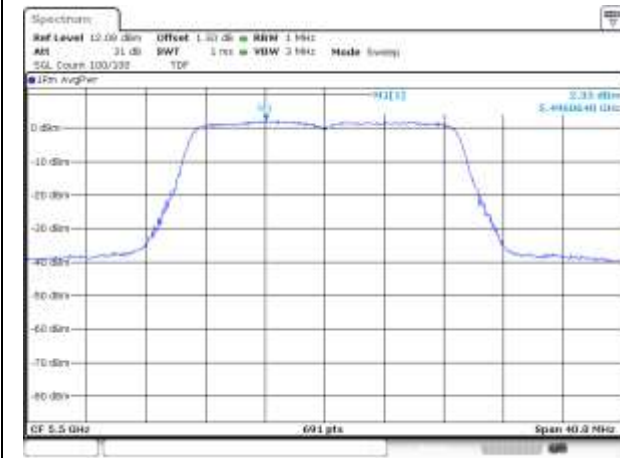

KCTL Inc.

65, Sinwon-ro, Yeongtong-gu,
Suwon-si, Gyeonggi-do, 16677, Korea
TEL: 82-31-285-0894 FAX: 82-505-299-8311
www.kctl.co.kr

Report No.:
KR20-SRF0030-D

Page (230) of (1046)

UNII-2C / 802.11n HT20 / 5 500 MHz