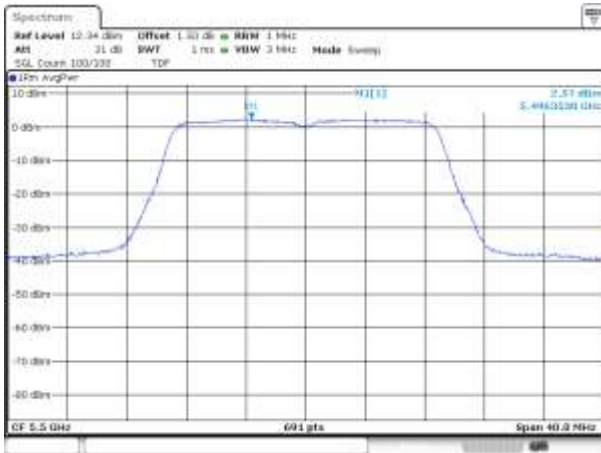

KCTL Inc.

65, Sinwon-ro, Yeongtong-gu,
Suwon-si, Gyeonggi-do, 16677, Korea
TEL: 82-31-285-0894 FAX: 82-505-299-8311
www.kctl.co.kr

Report No.:
KR20-SRF0030-D

Page (235) of (1046)

UNII-2C / 802.11ac VHT20 / 5 500 MHz