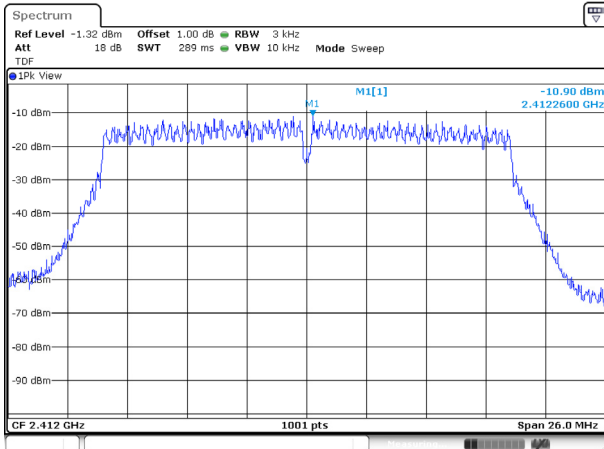

KCTL Inc.

65, Sinwon-ro, Yeongtong-gu,
Suwon-si, Gyeonggi-do, 16677, Korea
TEL: 82-31-285-0894 FAX: 82-505-299-8311
www.kctl.co.kr

Report No.:
KR20-SRF0029-B

Page (33) of (155)

802.11n HT20 / 2 412 MHz