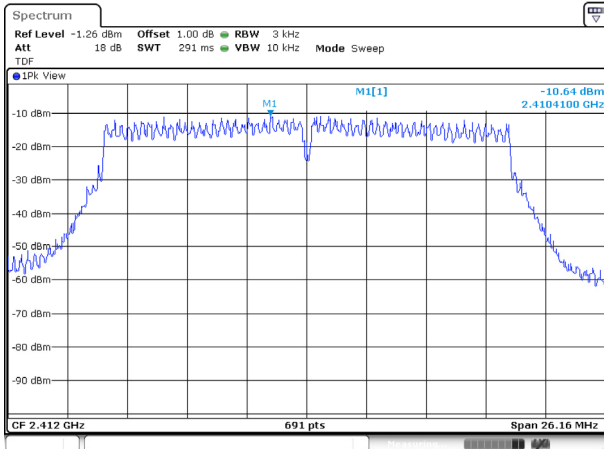

KCTL Inc.

65, Sinwon-ro, Yeongtong-gu,
Suwon-si, Gyeonggi-do, 16677, Korea
TEL: 82-31-285-0894 FAX: 82-505-299-8311
www.kctl.co.kr

Report No.:
KR20-SRF0029-B

Page (31) of (155)

802.11n HT20 / 2 412 MHz