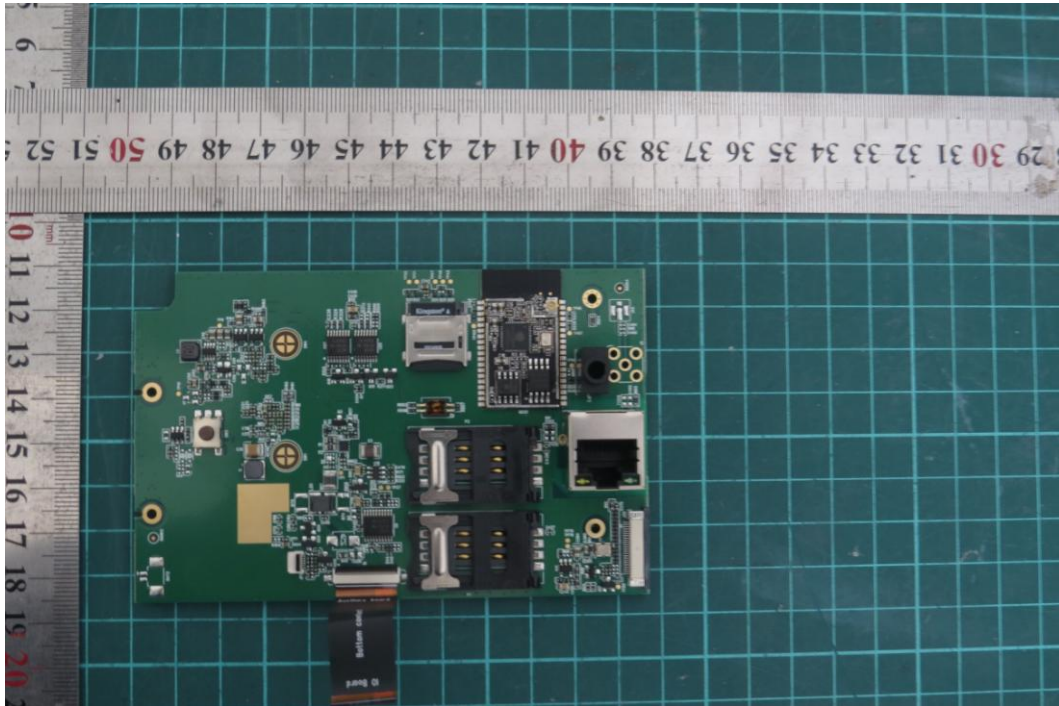

Internal Photo	
Company:	ID TECH
Model name:	IDV68-11111D

Internal Photo	
Company:	ID TECH
Model name:	IDV68-11111D

Internal Photo	
Company:	ID TECH
Model name:	IDV68-11111D

Antenna

Internal Photo	
Company:	ID TECH
Model name:	IDV68-11111D

Internal Photo	
Company:	ID TECH
Model name:	IDV68-11111D

Internal Photo	
Company:	ID TECH
Model name:	IDV68-11111D

Internal Photo	
Company:	ID TECH
Model name:	IDV68-11111D

Internal Photo	
Company:	ID TECH
Model name:	IDV68-11111D