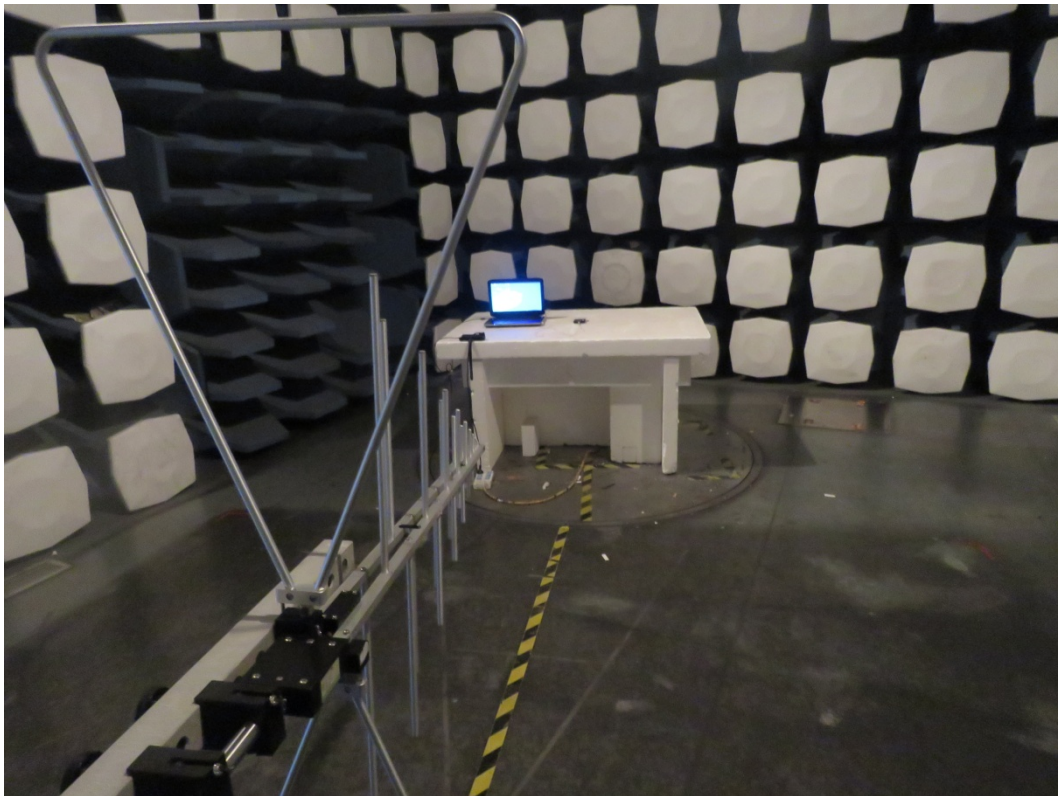

Test Setup Photo	
Company:	ID TECH
FCC ID:	WQJ-VP3600

1. Part15B Radiated emissions

a: Below 1GHz

b: Above 1GHz

Test Setup Photo	
Company:	ID TECH
FCC ID:	WQJ-VP3600

2. Part15B Conducted Emission

3. Part15C BLE Radiated emissions

30M Hz-1GHz

Test Setup Photo	
Company:	ID TECH
FCC ID:	WQJ-VP3600

Above 1GHz

4. Part15C NFC Radiated emissions

9KHz-30MHz

Test Setup Photo	
Company:	ID TECH
FCC ID:	WQJ-VP3600

30MHz-1GHz

5. Part15C Conducted Emission