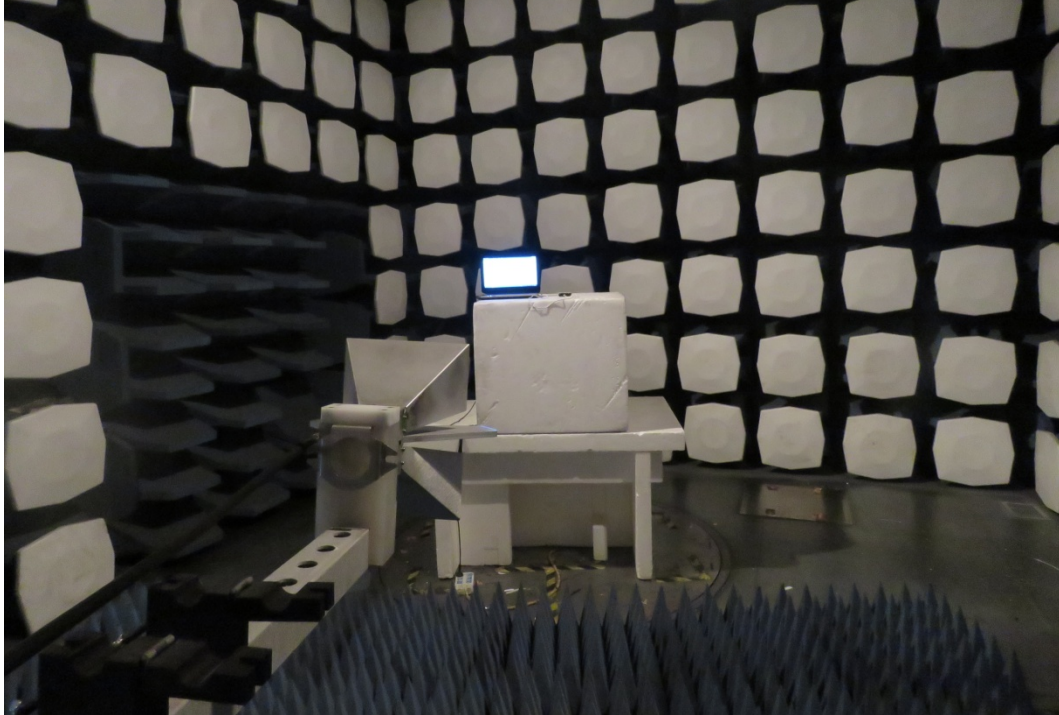

Test Setup Photo	
Company:	ID TECH
FCC ID:	WQJ-VP3600

1. Part15B Radiated emissions

a: Below 1GHz

b: Above 1GHz

Test Setup Photo	
Company:	ID TECH
FCC ID:	WQJ-VP3600

2. Part15B Conducted Emission

3. Part15C BLE Radiated emissions

30M Hz-1GHz

Test Setup Photo	
Company:	ID TECH
FCC ID:	WQJ-VP3600

Above 1GHz

4. Part15C NFC Radiated emissions

9KHz-30MHz

Test Setup Photo	
Company:	ID TECH
FCC ID:	WQJ-VP3600

30MHz-1GHz

5. Part15C Conducted Emission