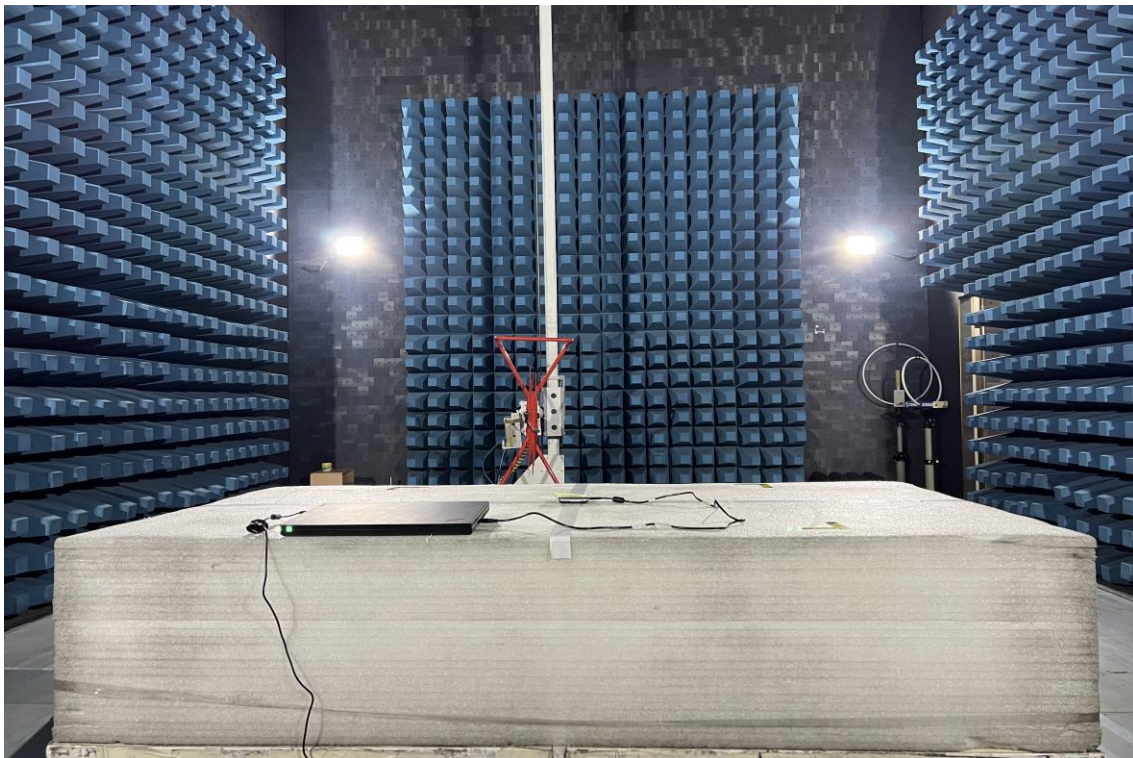

Report No.: TMWK2202000585KR

APPENDIX A PHOTOGRAPHS OF TEST SETUP CONDUCTED EMISSION SETUP PHOTOS

Report No.: TMWK2202000585KR

Radiated Emission Set up Photos

9kHz ~ 30MHz

30MHz ~ 1GHz

Conduction