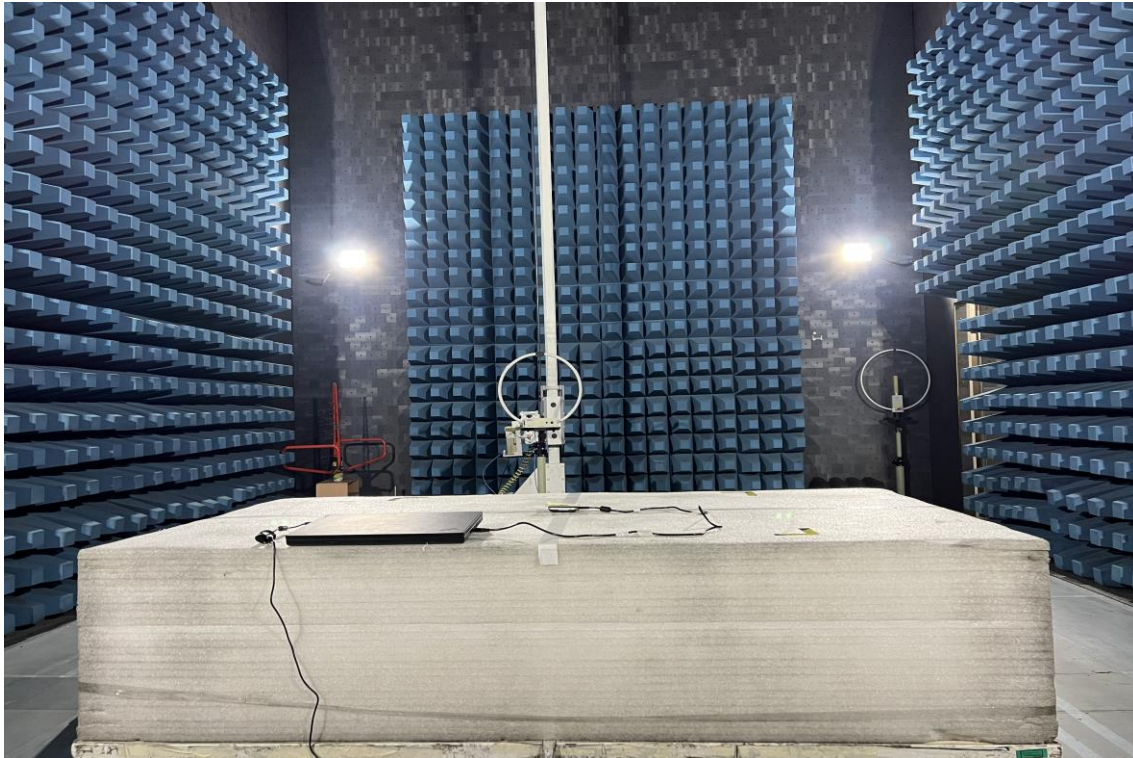

Report No.: TMWK2202000585KR

APPENDIX A PHOTOGRAPHS OF TEST SETUP CONDUCTED EMISSION SETUP PHOTOS

Report No.: TMWK2202000585KR

Radiated Emission Set up Photos

9kHz ~ 30MHz

30MHz ~ 1GHz

Conduction