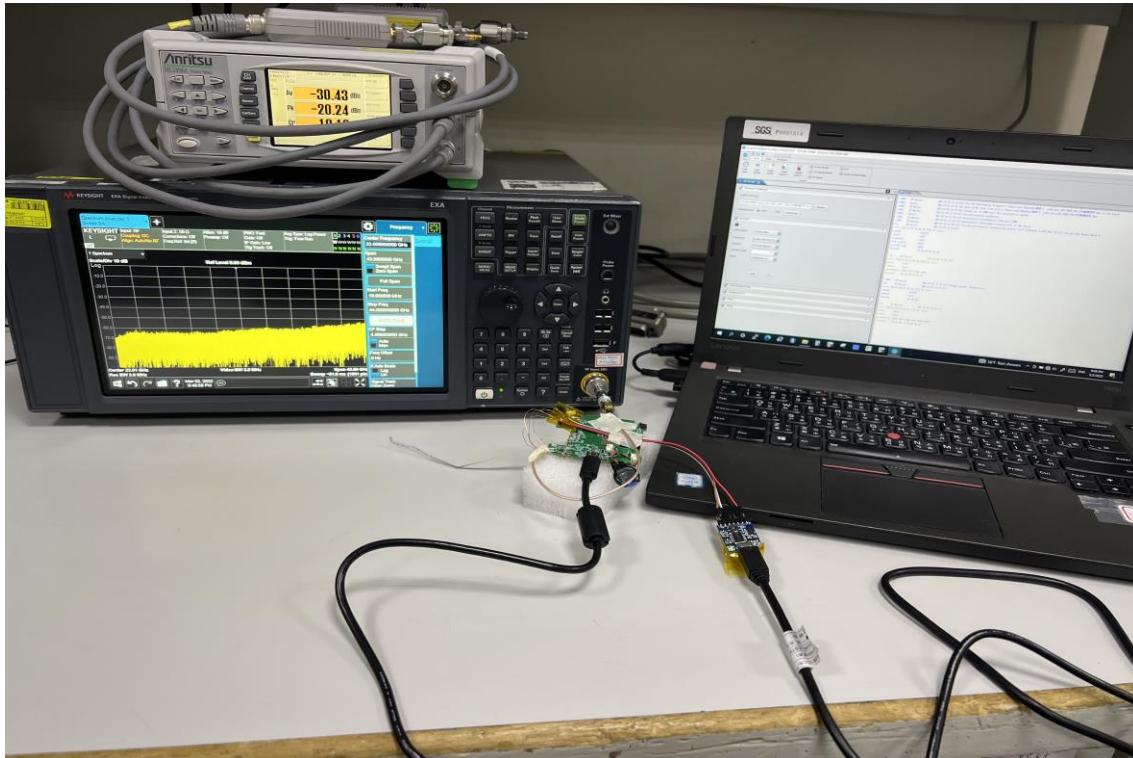

Report No.: TMWK2202000585KR

APPENDIX A PHOTOGRAPHS OF TEST SETUP CONDUCTED EMISSION SETUP PHOTOS

Report No.: TMWK2202000585KR

Radiated Emission Set up Photos

9kHz ~ 30MHz

30MHz ~ 1GHz

Conduction