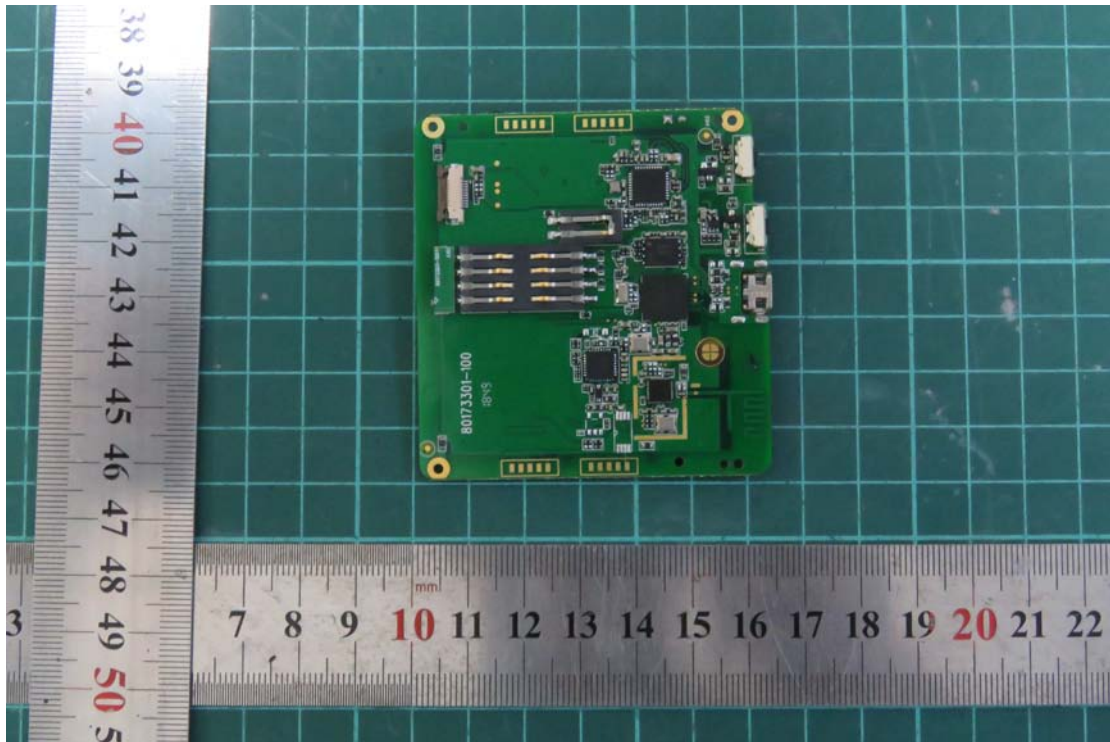

Internal Photo	
Company:	ID TECH
FCC ID:	WQJ-VP3320

Internal Photo	
Company:	ID TECH
FCC ID:	WQJ-VP3320