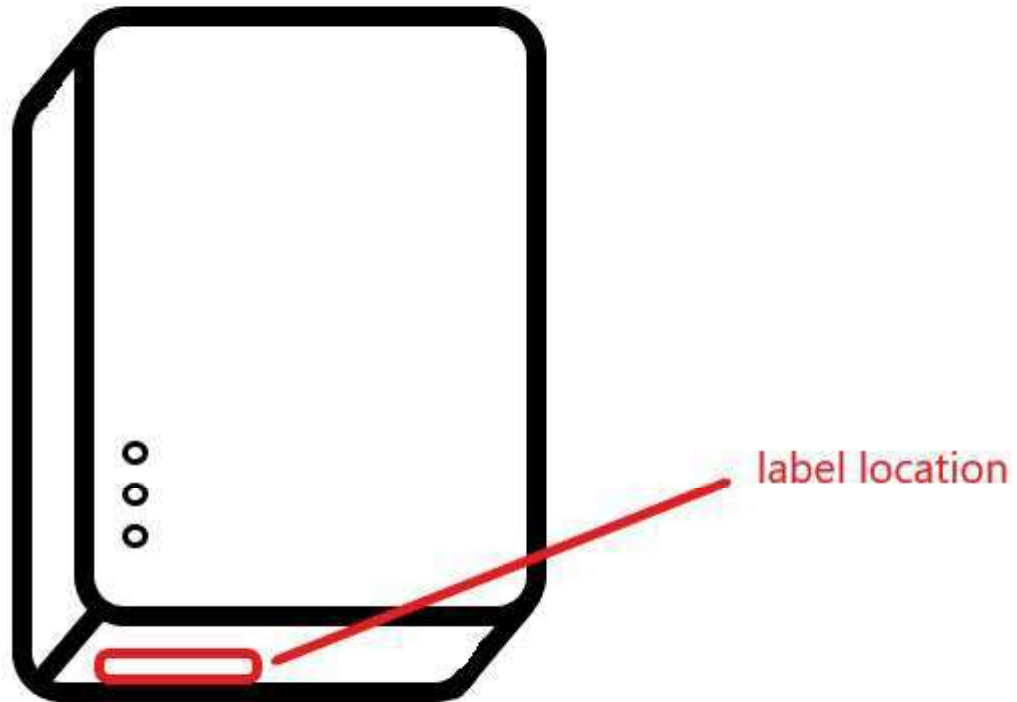

FCC ID: WQJ-VP3300BT

Model: IDMR-BT93133PV2D

The label will be permanently affixed and readily visible.

Side of EUT