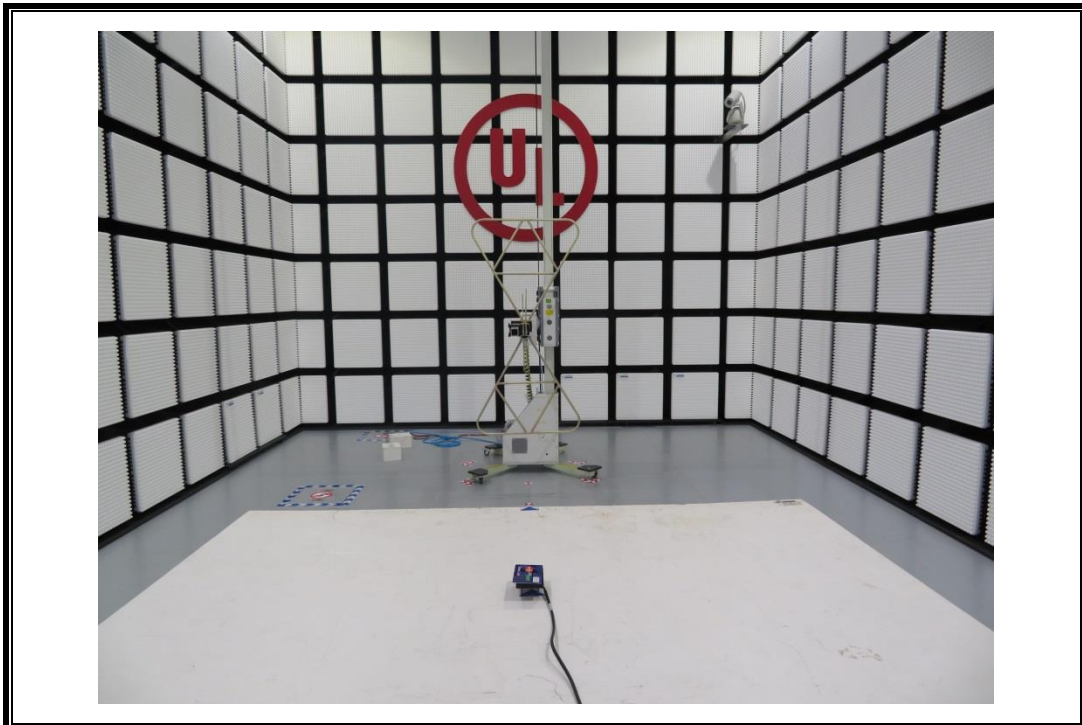

Appendix II

Setup Photographs

RADIATED RF MEASUREMENT SETUP (Below 30MHz)

RADIATED RF MEASUREMENT SETUP (30MHz ~ 1 GHz)

POWERLINE CONDUCTED EMISSIONS MEASUREMENT SETUP

RADIATED RF MEASUREMENT SETUP (X AXIS POSITIONS)

RADIATED RF MEASUREMENT SETUP (Y AXIS POSITIONS)

RADIATED RF MEASUREMENT SETUP (Z AXIS POSITIONS)