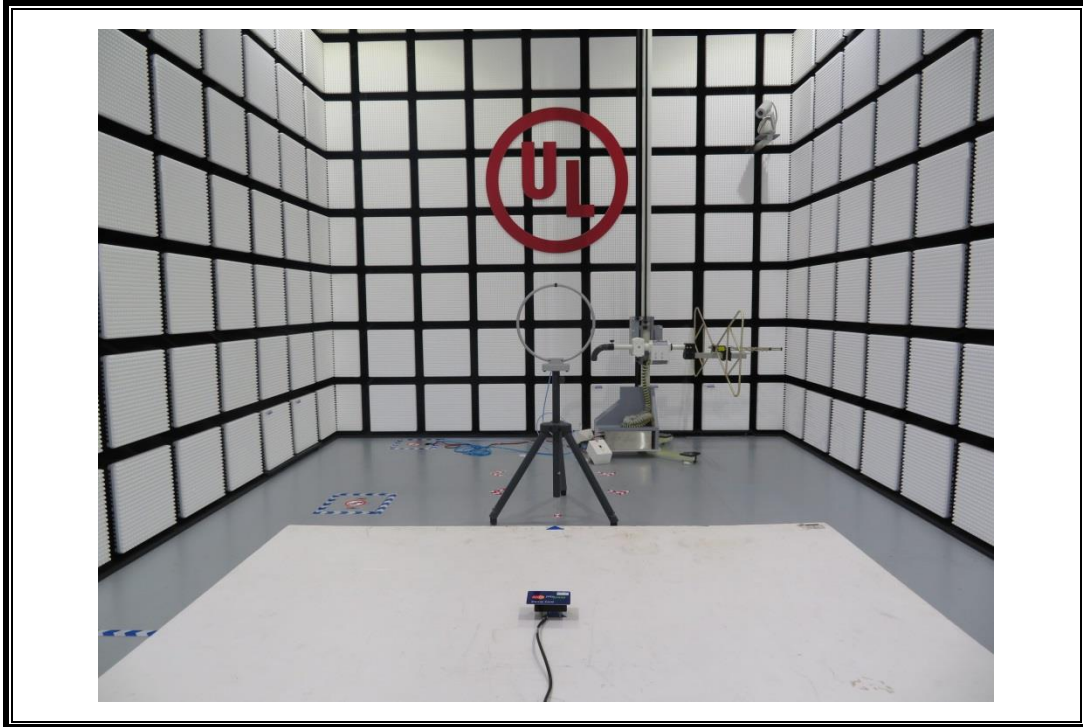

Appendix II

Setup Photographs

RADIATED RF MEASUREMENT SETUP (Below 30MHz)

RADIATED RF MEASUREMENT SETUP (30MHz ~ 1 GHz)

POWERLINE CONDUCTED EMISSIONS MEASUREMENT SETUP

RADIATED RF MEASUREMENT SETUP (X AXIS POSITIONS)

RADIATED RF MEASUREMENT SETUP (Y AXIS POSITIONS)

RADIATED RF MEASUREMENT SETUP (Z AXIS POSITIONS)