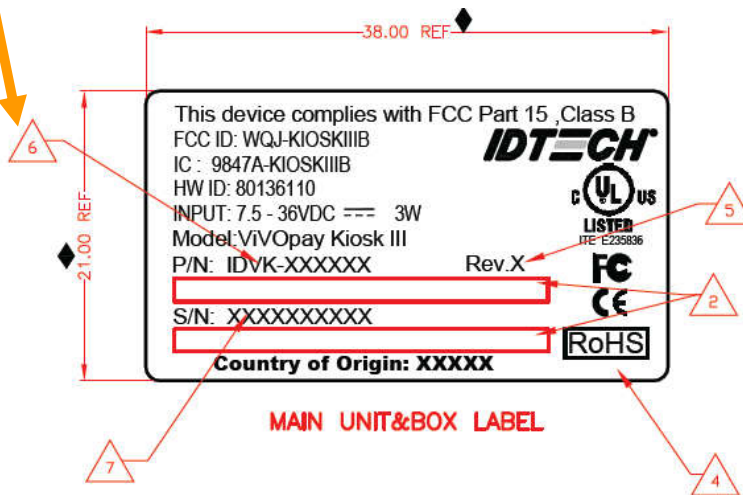

Label Location	
Company:	ID TECH
FCC ID:	WQJ-KIOSKIIB

Antenna Label: