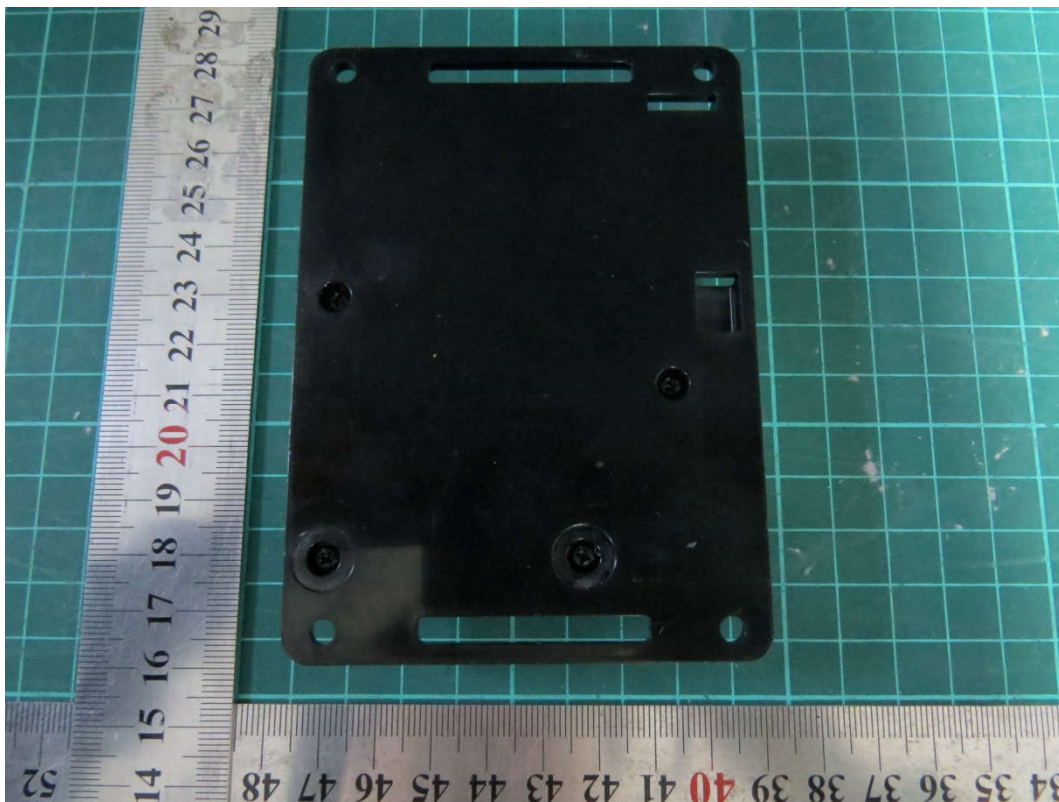

External Photo	
Company:	ID TECH
FCC ID:	WQJ-KIOSKIIB

External Photo	
Company:	ID TECH
FCC ID:	WQJ-KIOSKIIB

Antenna 1

Antenna 2

Antenna
a: EUT

External Photo	
Company:	ID TECH
FCC ID:	WQJ-KIOSKIIB

power line

connecting line

b: USB Cable

Picture 1-1: EUT view

External Photo	
Company:	ID TECH
FCC ID:	WQJ-KIOSKIIB

EUT and Auxiliary

External Photo	
Company:	ID TECH
FCC ID:	WQJ-KIOSKIIB