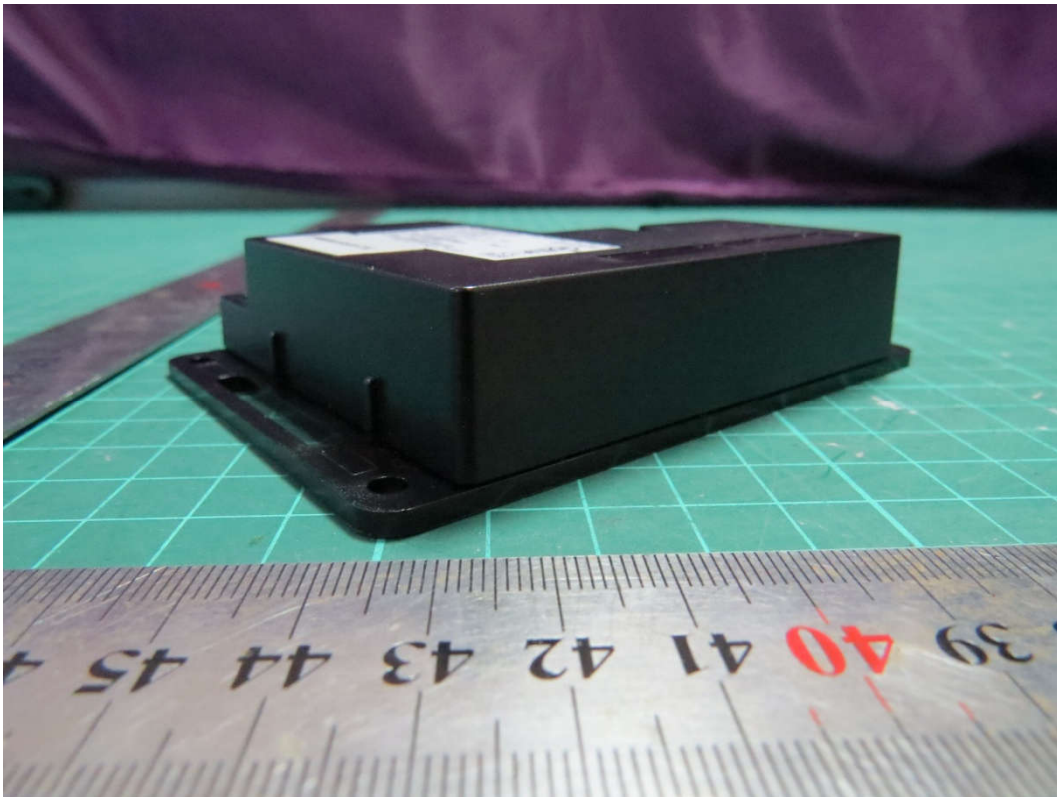

External Photo	
Company:	ID TECH
FCC ID:	WQJ-KIOSKIIB

External Photo	
Company:	ID TECH
FCC ID:	WQJ-KIOSKIIB

Antenna 1

Antenna 2

Antenna
a: EUT

External Photo	
Company:	ID TECH
FCC ID:	WQJ-KIOSKIIB

power line

connecting line

b: USB Cable

Picture 1-1: EUT view

External Photo	
Company:	ID TECH
FCC ID:	WQJ-KIOSKIIB

EUT and Auxiliary

External Photo	
Company:	ID TECH
FCC ID:	WQJ-KIOSKIIB