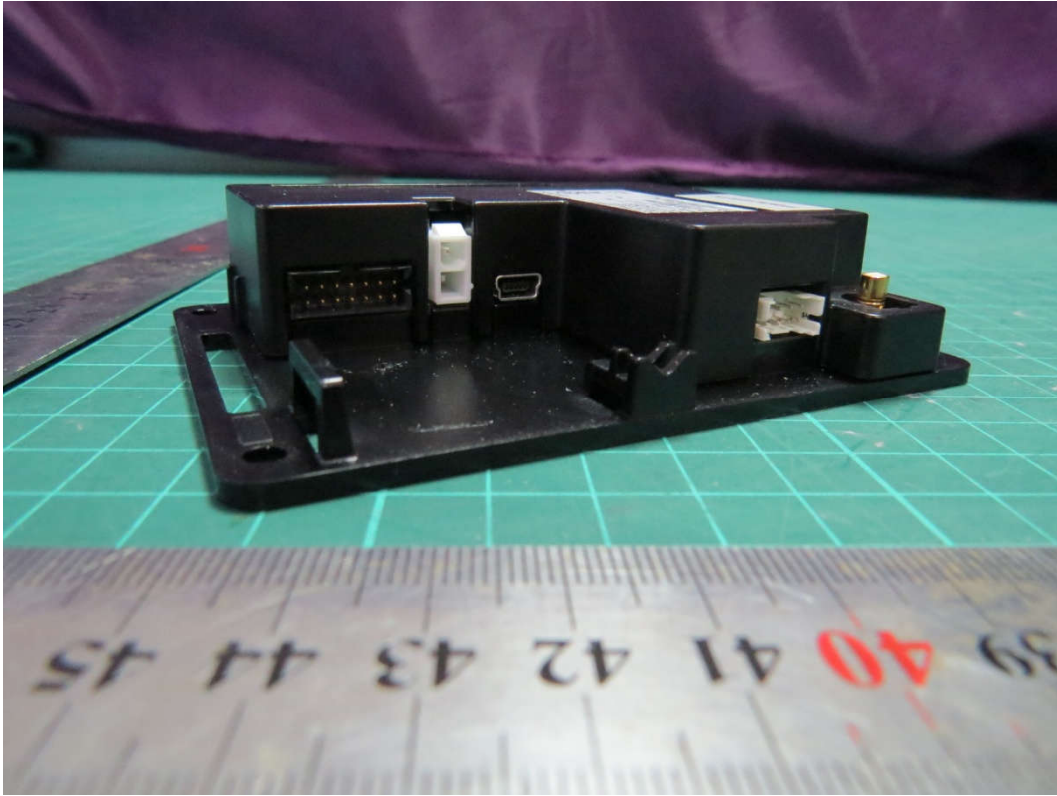

External Photo	
Company:	ID TECH
FCC ID:	WQJ-KIOSKIIB

External Photo	
Company:	ID TECH
FCC ID:	WQJ-KIOSKIIB

Antenna 1

Antenna 2

Antenna
a: EUT

External Photo	
Company:	ID TECH
FCC ID:	WQJ-KIOSKIIB

power line

connecting line

b: USB Cable

Picture 1-1: EUT view

External Photo	
Company:	ID TECH
FCC ID:	WQJ-KIOSKIIB

EUT and Auxiliary

External Photo	
Company:	ID TECH
FCC ID:	WQJ-KIOSKIIB