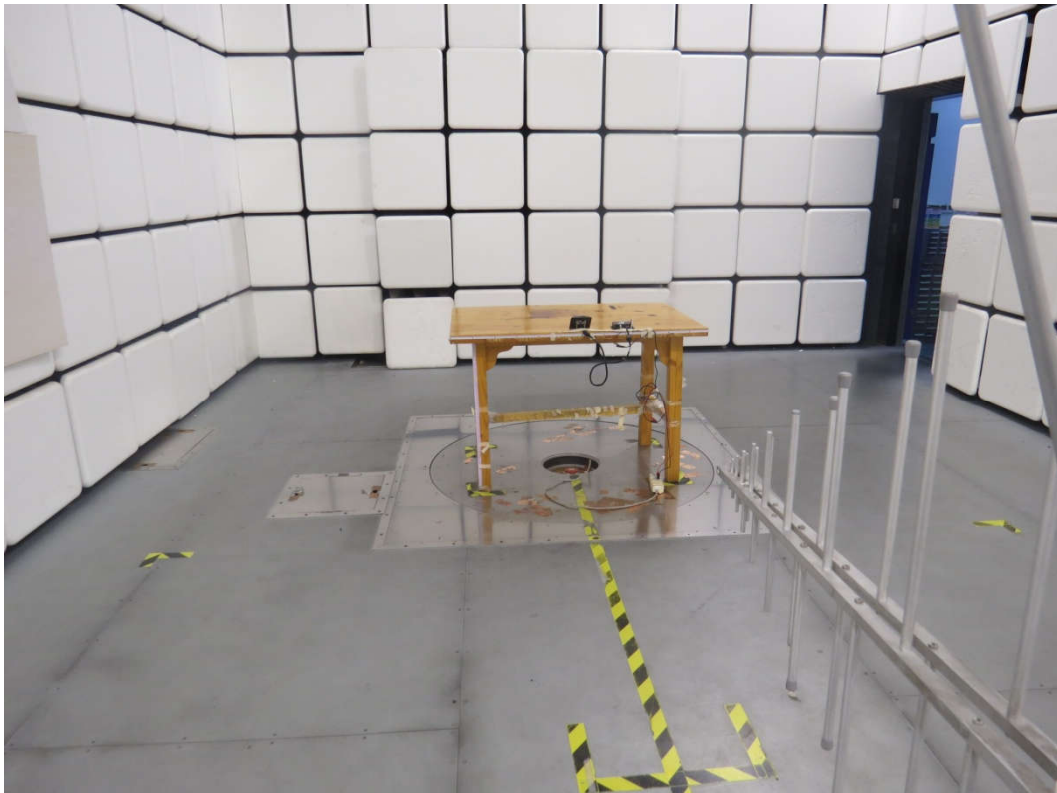

Test Setup Photo	
Company:	ID TECH
FCC ID:	WQJ-KIOSKIIB

1. Part15C

9kHz - 30MHz

30MHz - 1GHz

Radiated Emission Test Setup

Test Setup Photo	
Company:	ID TECH
FCC ID:	WQJ-KIOSKIIB

Conducted Emission Test Setup

2. Part 15B

**Below 1GHz
Radiated Emission Test Setup**

Test Setup Photo	
Company:	ID TECH
FCC ID:	WQJ-KIOSKIIB

Conducted Emission Test Setup