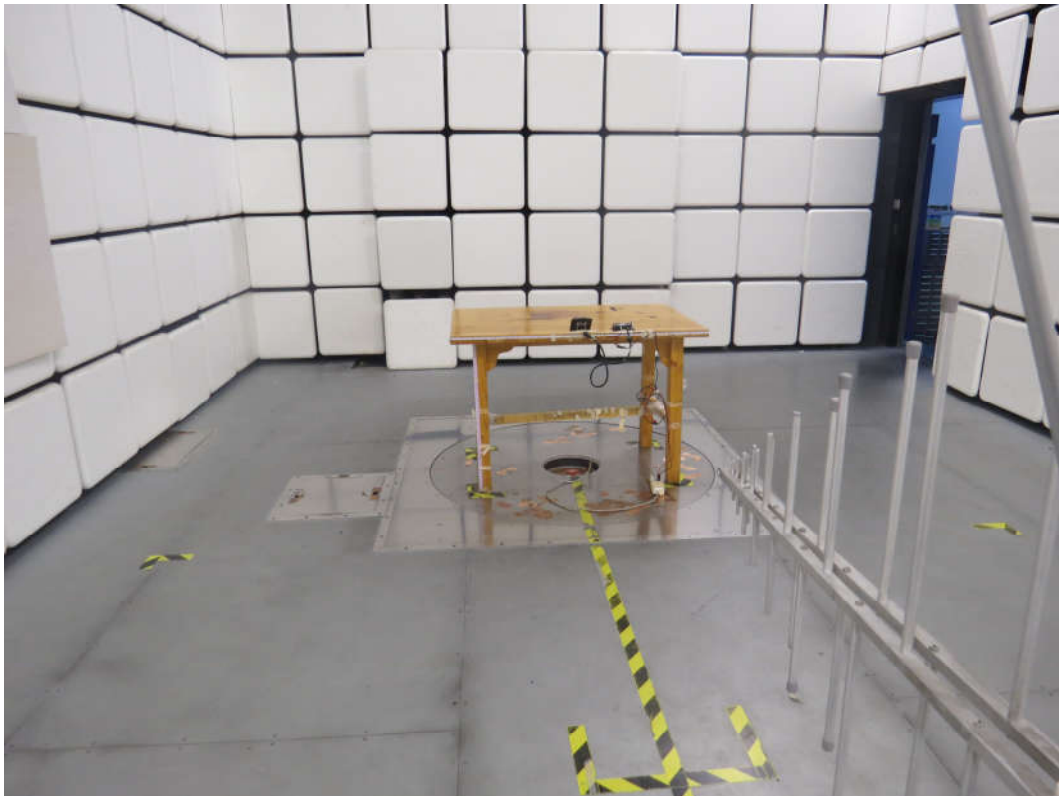

Test Setup Photo	
Company:	ID TECH
FCC ID:	WQJ-KIOSKIIB

1. Part15C

9kHz - 30MHz

30MHz - 1GHz

Radiated Emission Test Setup

Test Setup Photo	
Company:	ID TECH
FCC ID:	WQJ-KIOSKIIB

Conducted Emission Test Setup

2. Part 15B

**Below 1GHz
Radiated Emission Test Setup**

Test Setup Photo	
Company:	ID TECH
FCC ID:	WQJ-KIOSKIIB

Conducted Emission Test Setup