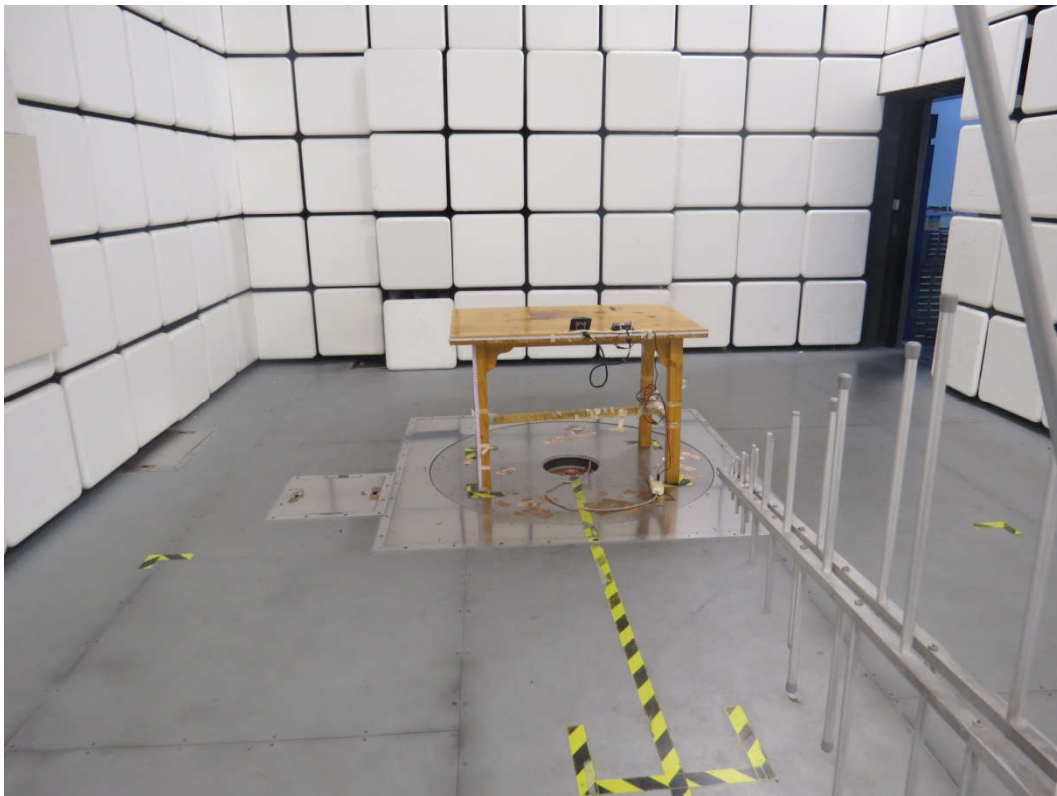

Test Setup Photo	
Company:	ID TECH
FCC ID:	WQJ-KIISREDB

1. Part15C

9kHz - 30MHz

30MHz - 1GHz

Radiated emissions

Test Setup Photo	
Company:	ID TECH
FCC ID:	WQJ-KIISREDB

Conducted Emission

2. Part 15B

Below 1GHz
Radiated Emission

Test Setup Photo	
Company:	ID TECH
FCC ID:	WQJ-KIISREDB

Conducted Emission