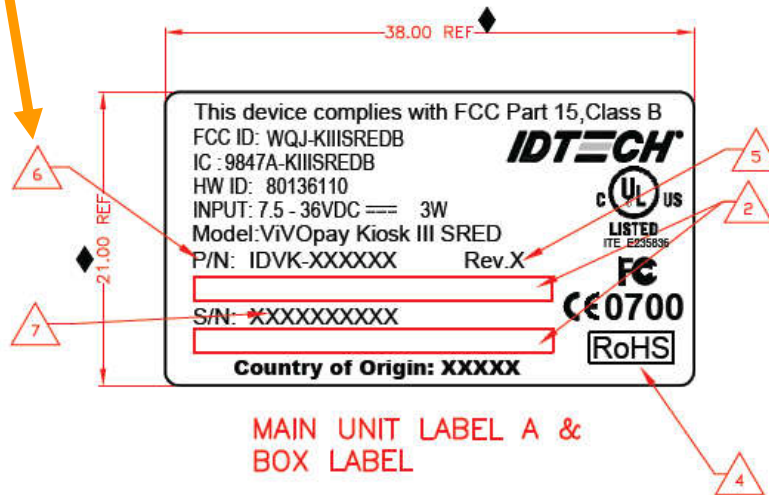

Label Location	
Company:	ID TECH
FCC ID:	WQJ-KIISREDB

Antenna Label: