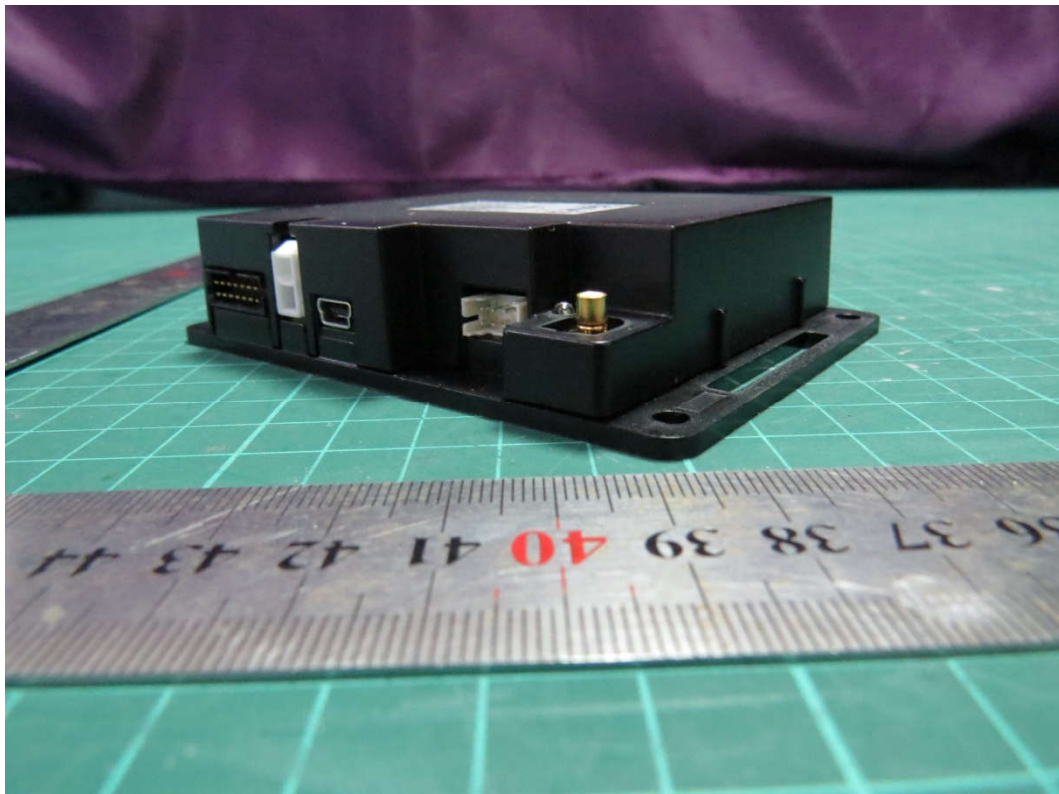

External Photo	
Company:	ID TECH
FCC ID:	WQJ-KIISREDB

Front Side

Back Side
controller

External Photo	
Company:	ID TECH
FCC ID:	WQJ-KIISREDB

Antenna1

Antenna 2

Antenna
a: EUT

External Photo	
Company:	ID TECH
FCC ID:	WQJ-KIISREDB

power line

connecting line

b: USB Cable

Picture 1-1: EUT view

External Photo	
Company:	ID TECH
FCC ID:	WQJ-KIISREDB

EUT and Auxiliary