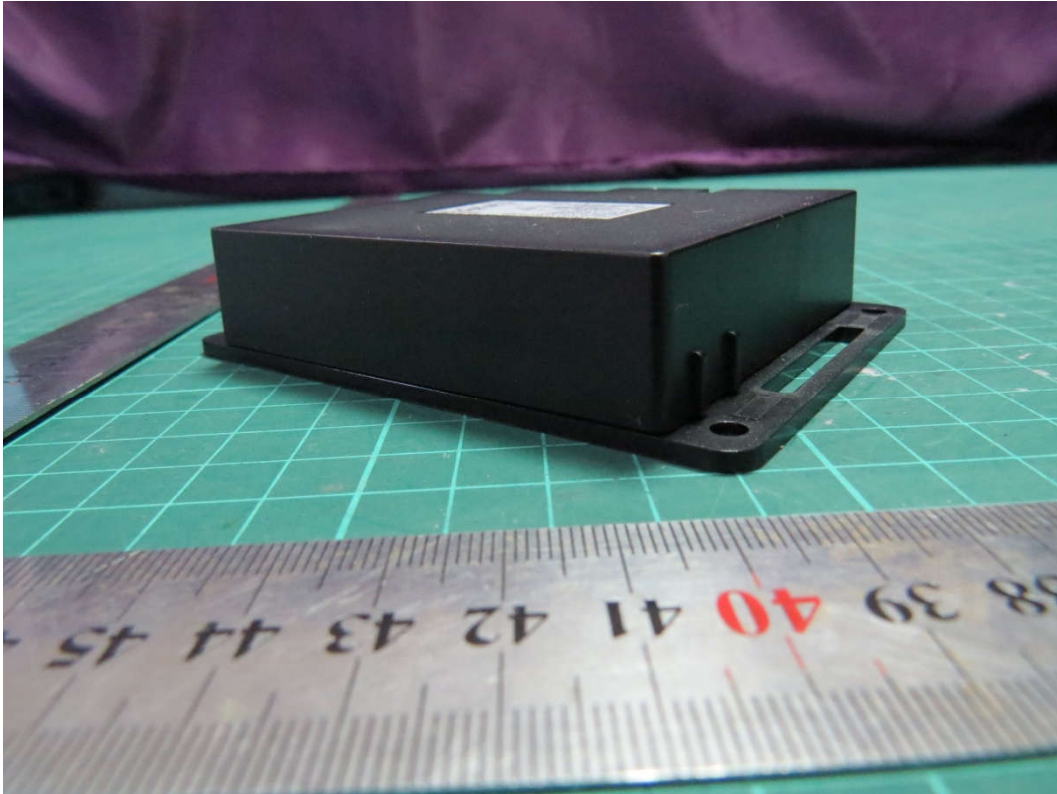

External Photo	
Company:	ID TECH
FCC ID:	WQJ-KIISREDB

Front Side

Back Side
controller

External Photo	
Company:	ID TECH
FCC ID:	WQJ-KIISREDB

Antenna1

Antenna 2

Antenna
a: EUT

External Photo	
Company:	ID TECH
FCC ID:	WQJ-KIISREDB

power line

connecting line

b: USB Cable

Picture 1-1: EUT view

External Photo	
Company:	ID TECH
FCC ID:	WQJ-KIISREDB

EUT and Auxiliary