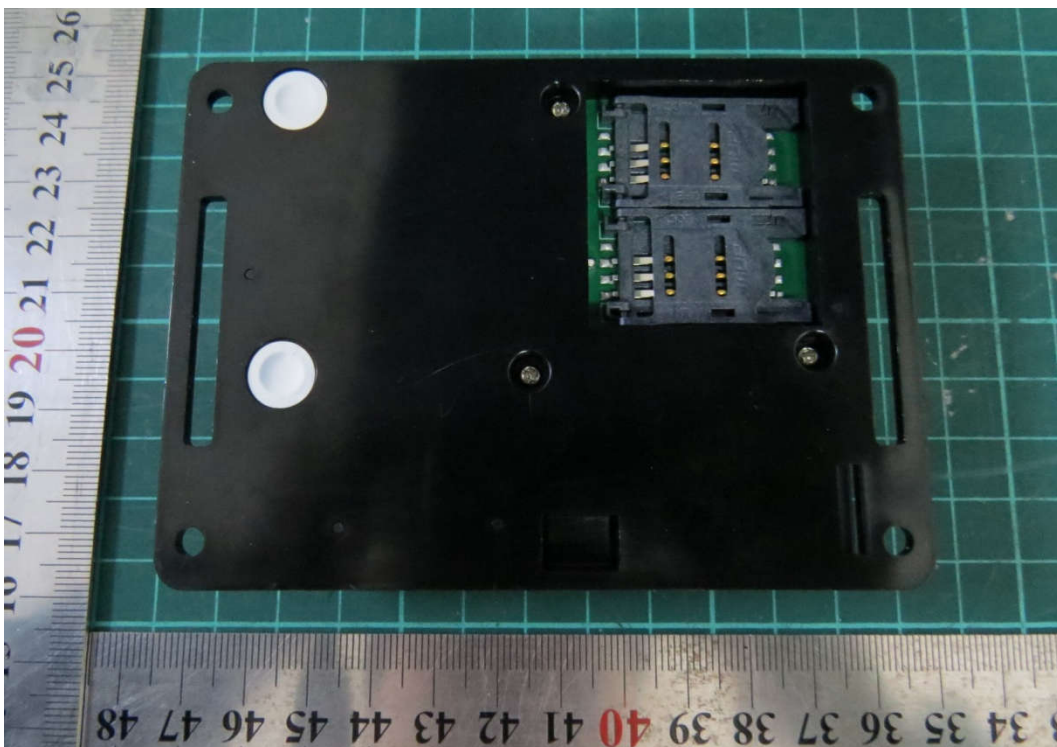

External Photo	
Company:	ID TECH
FCC ID:	WQJ-KIISREDB

Front Side

Back Side
controller

External Photo	
Company:	ID TECH
FCC ID:	WQJ-KIISREDB

Antenna1

Antenna 2

Antenna
a: EUT

External Photo	
Company:	ID TECH
FCC ID:	WQJ-KIISREDB

power line

connecting line

b: USB Cable

Picture 1-1: EUT view

External Photo	
Company:	ID TECH
FCC ID:	WQJ-KIISREDB

EUT and Auxiliary