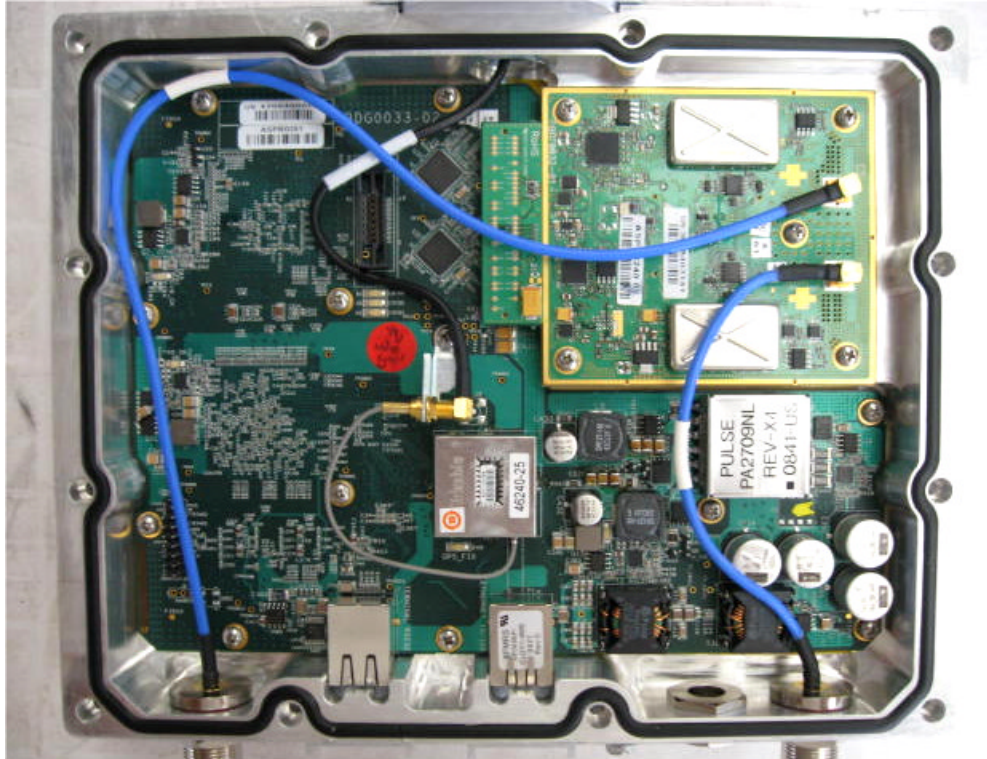

INTERNAL PHOTOGRAPHS

This document contains 11 photographs

Photograph No.1
Base station WiN7225 internal view

Photograph No.2
Base station WiN7225 internal view with RF module removed

Photograph No.3
GPS module

Photograph No.4
GPS antenna

Photograph No.5
Base station WiN7225 chassis

Photograph No.6
Base station WiN7225 main PCB front view

Photograph No.7
Main PCB second side view

Photograph No.8
RF module front view