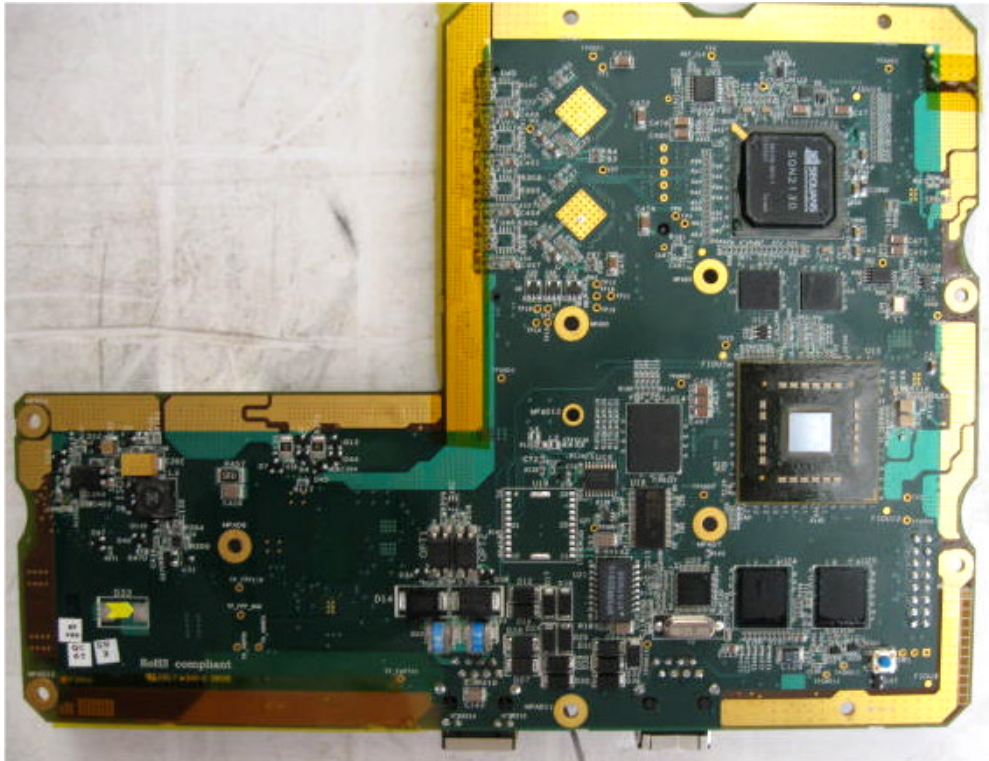

INTERNAL PHOTOGRAPHS

This document contains 11 photographs

Photograph No.1
Base station WiN7225 internal view

Photograph No.2
Base station WiN7225 internal view with RF module removed

Photograph No.3
GPS module

Photograph No.4
GPS antenna

Photograph No.5
Base station WiN7225 chassis

Photograph No.6
Base station WiN7225 main PCB front view

Photograph No.7
Main PCB second side view

Photograph No.8
RF module front view

Photograph No.9
RF module front view without shields

Photograph No.10
RF module second side view

Photograph No.11
RF module second side view without shields