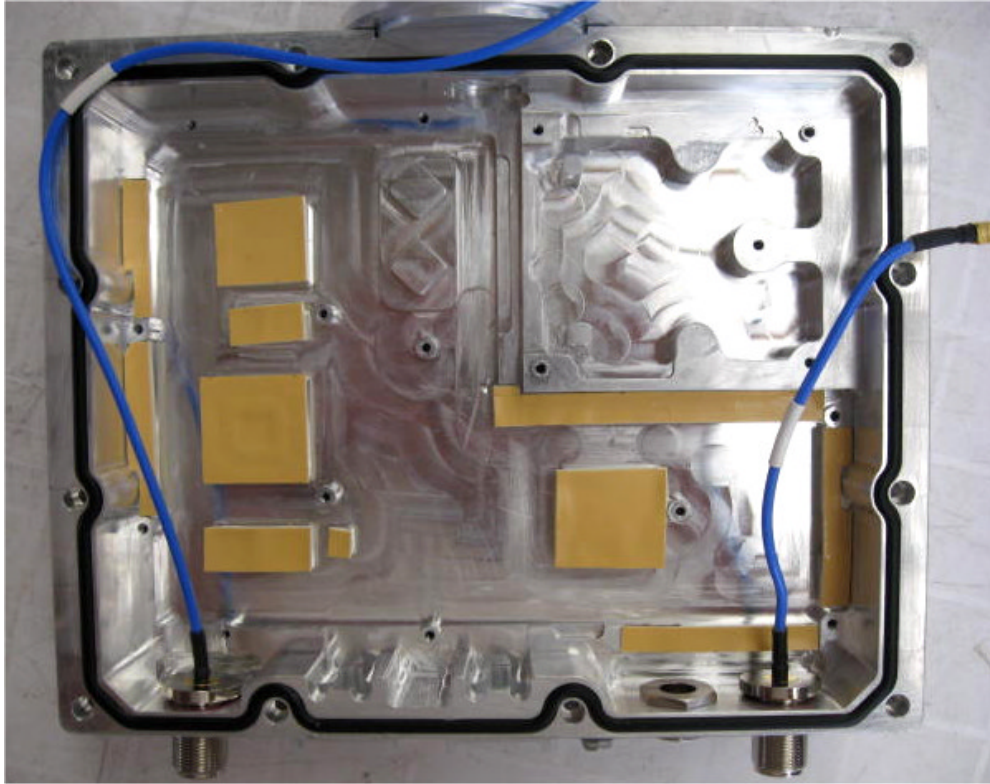

INTERNAL PHOTOGRAPHS

This document contains 11 photographs

Photograph No.1
Base station WiN7225 internal view

Photograph No.2
Base station WiN7225 internal view with RF module removed

Photograph No.3
GPS module

Photograph No.4
GPS antenna

Photograph No.5
Base station WiN7225 chassis

Photograph No.6
Base station WiN7225 main PCB front view

Photograph No.7
Main PCB second side view

Photograph No.8
RF module front view

Photograph No.9
RF module front view without shields

Photograph No.10
RF module second side view

Photograph No.11
RF module second side view without shields