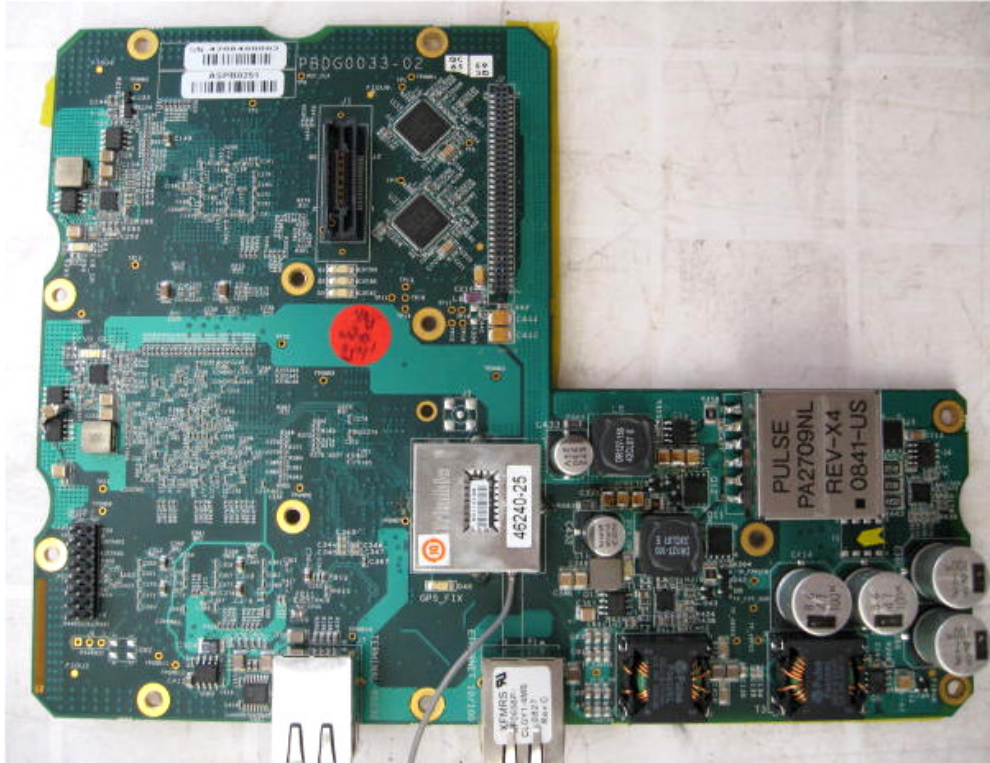

INTERNAL PHOTOGRAPHS

This document contains 11 photographs

Photograph No.1
Base station WiN7225 internal view

Photograph No.2
Base station WiN7225 internal view with RF module removed

Photograph No.3
GPS module

Photograph No.4
GPS antenna

Photograph No.5
Base station WiN7225 chassis

Photograph No.6
Base station WiN7225 main PCB front view

Photograph No.7
Main PCB second side view

Photograph No.8
RF module front view