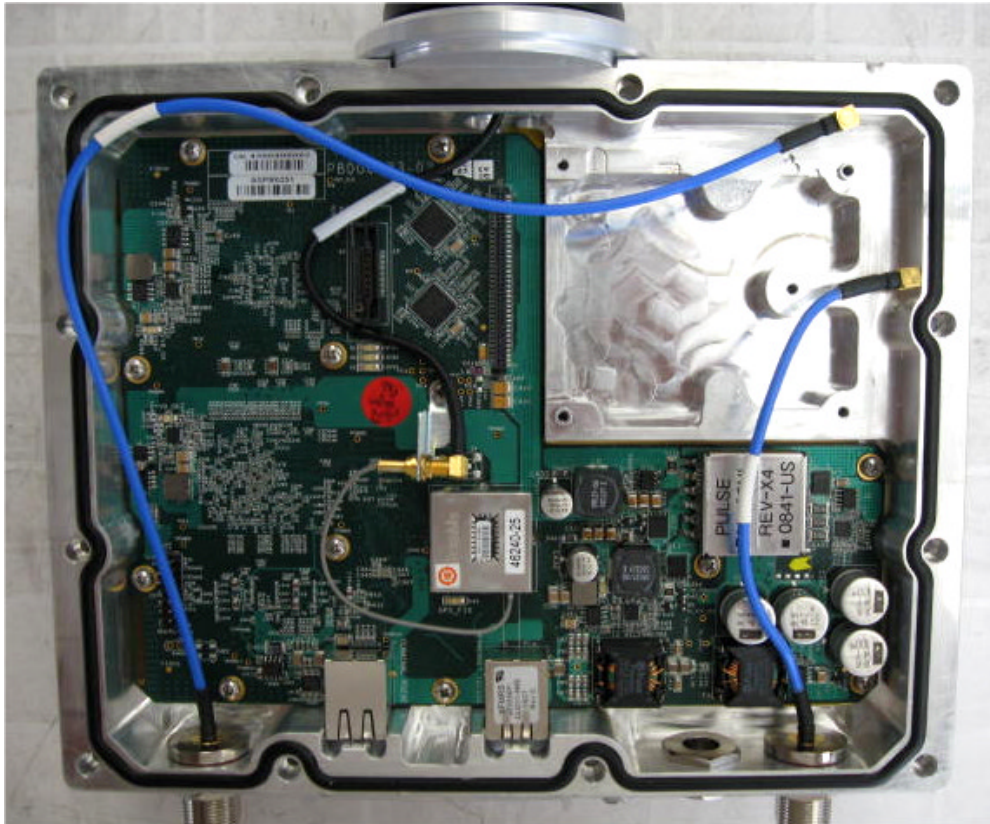

INTERNAL PHOTOGRAPHS

This document contains 11 photographs

Photograph No.1
Base station WiN7225 internal view

Photograph No.2
Base station WiN7225 internal view with RF module removed

Photograph No.3
GPS module

Photograph No.4
GPS antenna

Photograph No.5
Base station WiN7225 chassis

Photograph No.6
Base station WiN7225 main PCB front view

Photograph No.7
Main PCB second side view

Photograph No.8
RF module front view