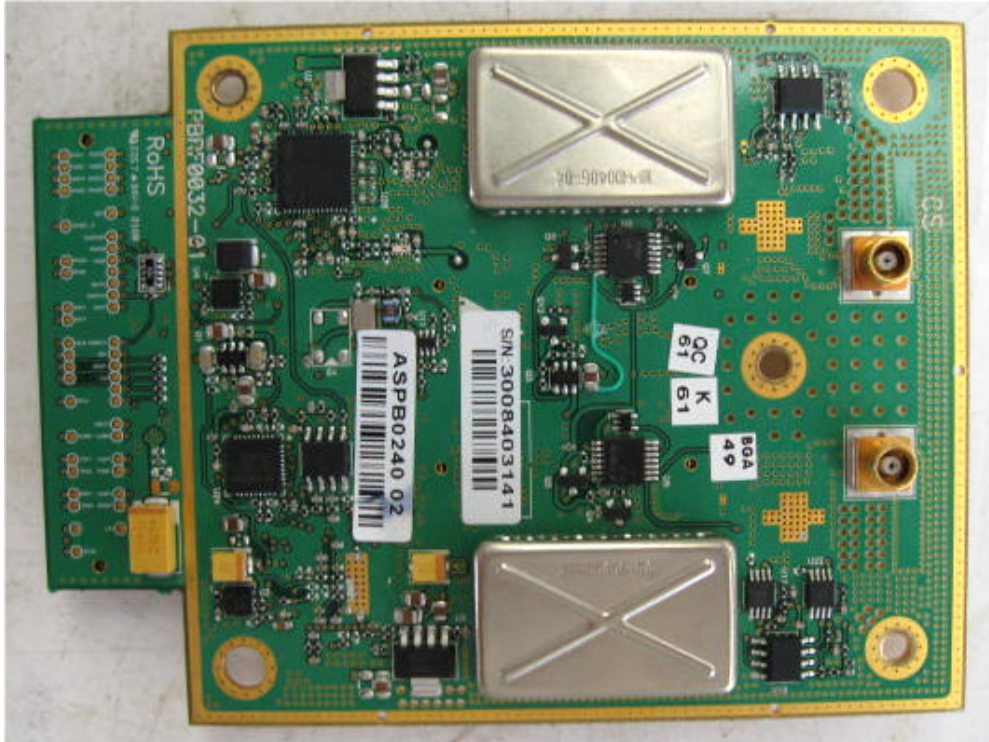

INTERNAL PHOTOGRAPHS

This document contains 11 photographs

Photograph No.1
Base station WiN7225 internal view

Photograph No.2
Base station WiN7225 internal view with RF module removed

Photograph No.3
GPS module

Photograph No.4
GPS antenna

Photograph No.5
Base station WiN7225 chassis

Photograph No.6
Base station WiN7225 main PCB front view

Photograph No.7
Main PCB second side view

Photograph No.8
RF module front view