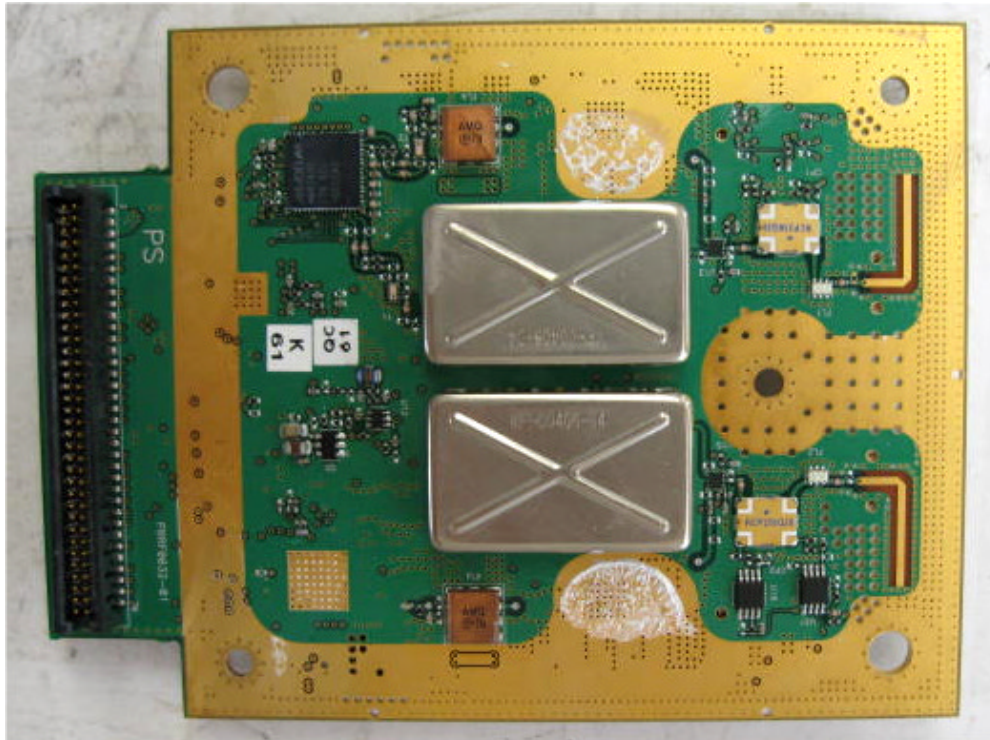

Photograph No.10
RF module second side view