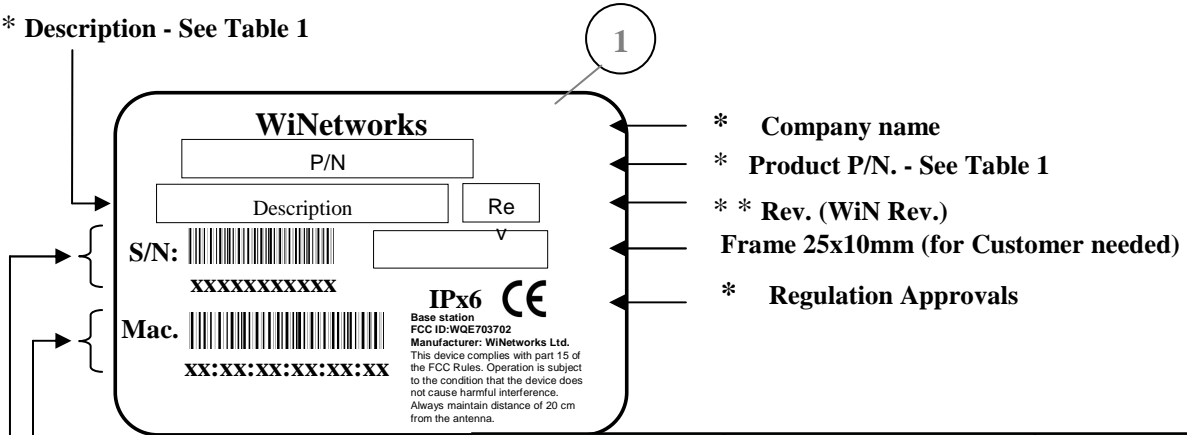

Label

A base station unit shall bear the label with FCC ID:WQE703702 on a side panel as shown in the photo below:

Label with FCC ID:WQE703702

ECO No.	Rev.	Description of Change	Date	Approve
ECO80073	01	Initial Rev.	12.Aug.08	NetanEI

** Description - See Table 1

** Mac Add. WiN p/n.
Digits Bar-Code (code 128)

P/N	Desc.	Rev.
7013-2-G-45E-W	cBST 1350-1400MHz	WiN Rev.
7025-2-G-45E-W	cBST 2496-2690MHz	WiN Rev.
7035-2-G-45E-W	cBST 3400-3600MHz	WiN Rev.
7037-2-G-45E-W	cBST 3600-3800MHz	WiN Rev.

** S.N. - See View 1.
Digits Bar-Code (code 128)

Table 1

View 1

* Font: Times New Roman, 12, Black, Bold.
** Font: Times New Roman, 10, Black, Bold

No.	Part No.	Description	Qty.
1	LBRM0006	Label blank 60x40mm Polyester Silver	1

Unless otherwise specified, all dimensions are in mm							
	NAME	SIGN.	DATE				
DRAWN	NetanEL		12.Aug.08	SIZE: A4 SCALE: 1:1 REV. 01			
DESIGN	NetanEI		12.Aug.08				
CHECK	Niv T.		12.Aug.08	FILE NAME: Page 1 OF 1 Part No. LABL0027			
APVD	Niv T.		12.Aug.08				