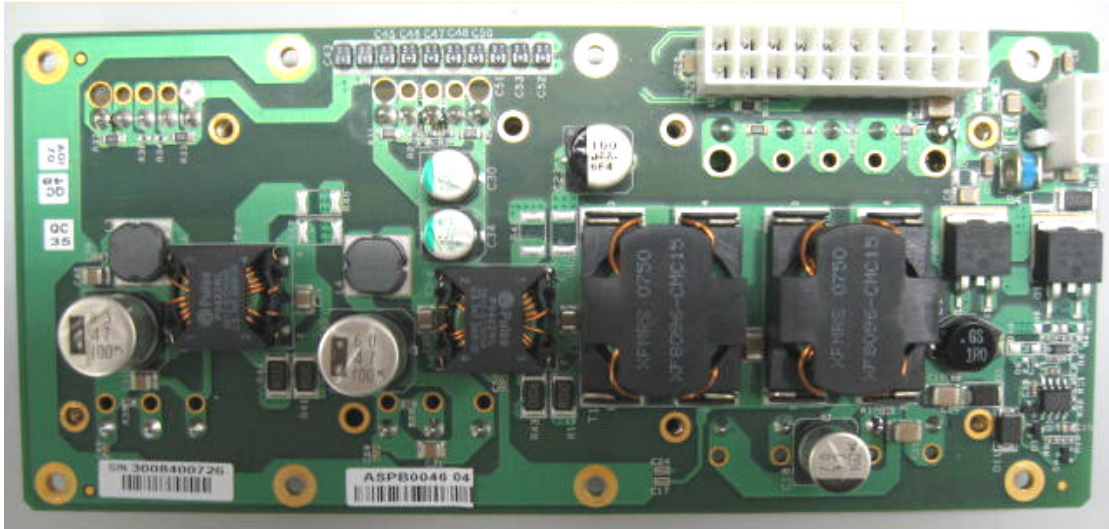

INTERNAL PHOTOGRAPHS

This document contains 16 photographs

Photograph No.1
Base station WiN7025 internal view

Photograph No.2
Base station WiN7025 main PCB close view

Photograph No.3
Base station WiN7025 main PCB front view

Photograph No.4
Main PCB second side view with GPS and CPU boards

Photograph No.5
Main PCB second side view without GPS and CPU boards

Photograph No.6
GPS card front view

Photograph No.7
GPS card second side view

Photograph No.8
CPU card front view

Photograph No.9
CPU card second side view with flash memory card removed

Photograph No.10
Power supply front view

Photograph No.11
Power supply second side view

Photograph No.12
RF module front view