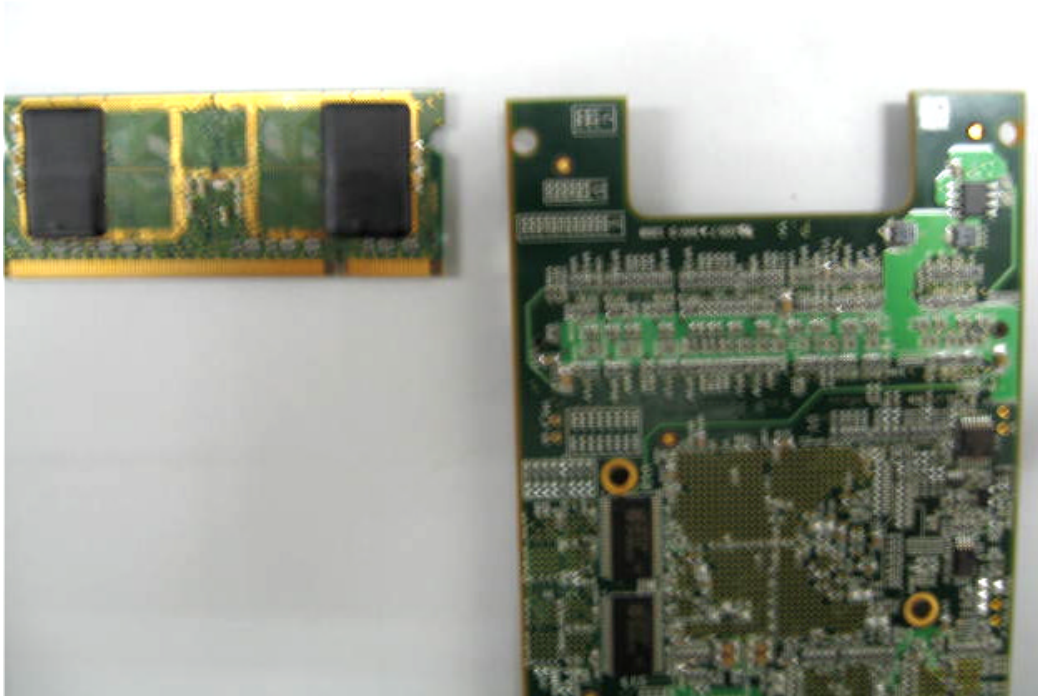

INTERNAL PHOTOGRAPHS

This document contains 16 photographs

Photograph No.1
Base station WiN7025 internal view

Photograph No.2
Base station WiN7025 main PCB close view

Photograph No.3
Base station WiN7025 main PCB front view

Photograph No.4
Main PCB second side view with GPS and CPU boards

Photograph No.5
Main PCB second side view without GPS and CPU boards

Photograph No.6
GPS card front view

Photograph No.7
GPS card second side view

Photograph No.8
CPU card front view

Photograph No.9
CPU card second side view with flash memory card removed

Photograph No.10
Power supply front view

Photograph No.11
Power supply second side view

Photograph No.12
RF module front view