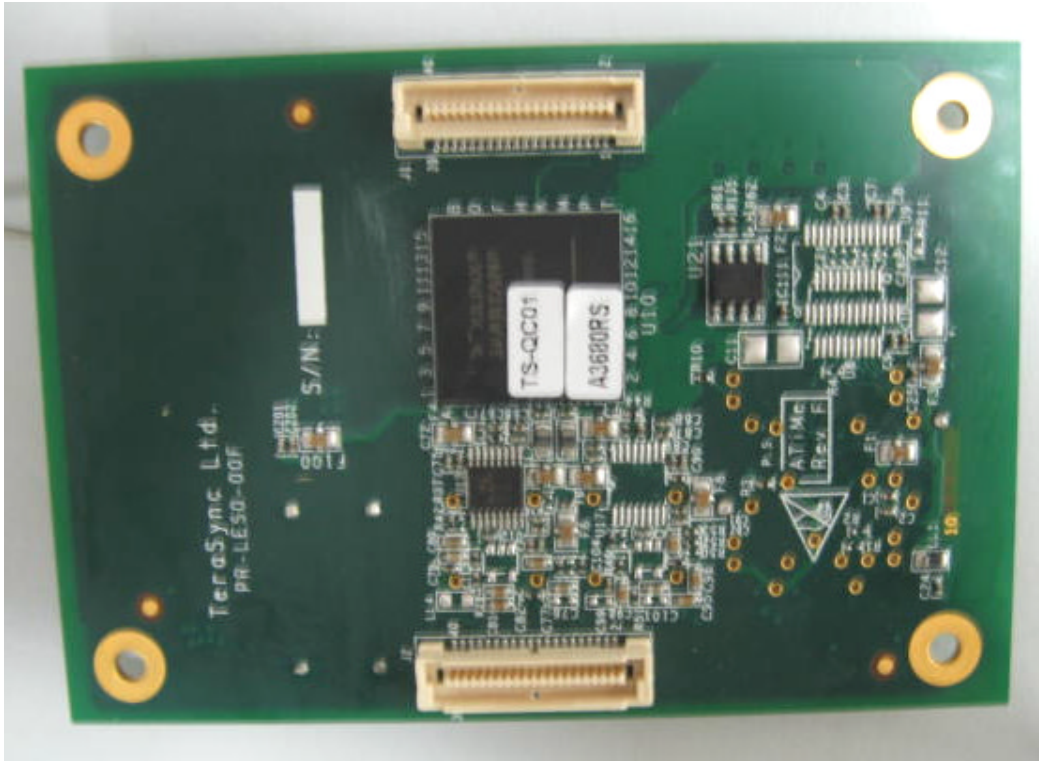

INTERNAL PHOTOGRAPHS

This document contains 16 photographs

Photograph No.1
Base station WiN7025 internal view

Photograph No.2
Base station WiN7025 main PCB close view

Photograph No.3
Base station WiN7025 main PCB front view

Photograph No.4
Main PCB second side view with GPS and CPU boards

Photograph No.5
Main PCB second side view without GPS and CPU boards

Photograph No.6
GPS card front view

Photograph No.7
GPS card second side view

Photograph No.8
CPU card front view

Photograph No.9
CPU card second side view with flash memory card removed

Photograph No.10
Power supply front view

Photograph No.11
Power supply second side view

Photograph No.12
RF module front view