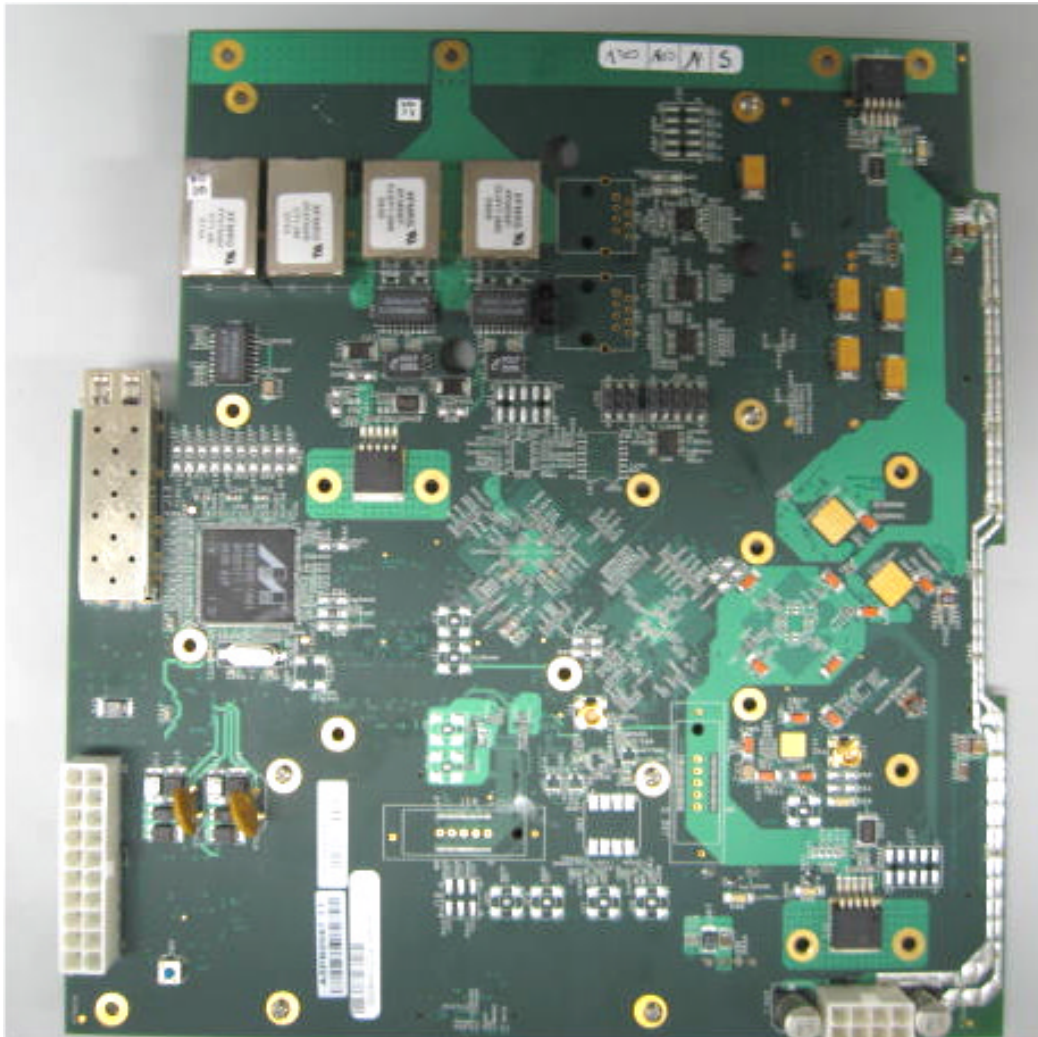

INTERNAL PHOTOGRAPHS

This document contains 16 photographs

Photograph No.1
Base station WiN7025 internal view

Photograph No.2
Base station WiN7025 main PCB close view

Photograph No.3
Base station WiN7025 main PCB front view

Photograph No.4
Main PCB second side view with GPS and CPU boards

Photograph No.5
Main PCB second side view without GPS and CPU boards

Photograph No.6
GPS card front view

Photograph No.7
GPS card second side view

Photograph No.8
CPU card front view

Photograph No.9
CPU card second side view with flash memory card removed

Photograph No.10
Power supply front view

Photograph No.11
Power supply second side view

Photograph No.12
RF module front view