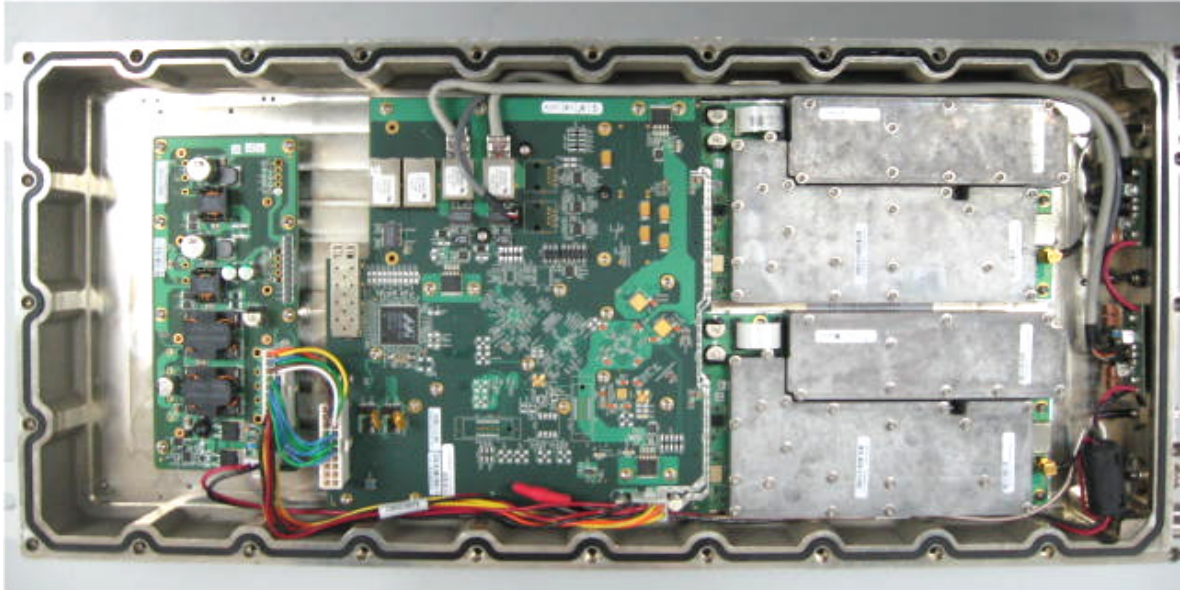

INTERNAL PHOTOGRAPHS

This document contains 16 photographs

Photograph No.1
Base station WiN7025 internal view

Photograph No.2
Base station WiN7025 main PCB close view

Photograph No.3
Base station WiN7025 main PCB front view

Photograph No.4
Main PCB second side view with GPS and CPU boards

Photograph No.5
Main PCB second side view without GPS and CPU boards

Photograph No.6
GPS card front view

Photograph No.7
GPS card second side view

Photograph No.8
CPU card front view

Photograph No.9
CPU card second side view with flash memory card removed

Photograph No.10
Power supply front view

Photograph No.11
Power supply second side view

Photograph No.12
RF module front view