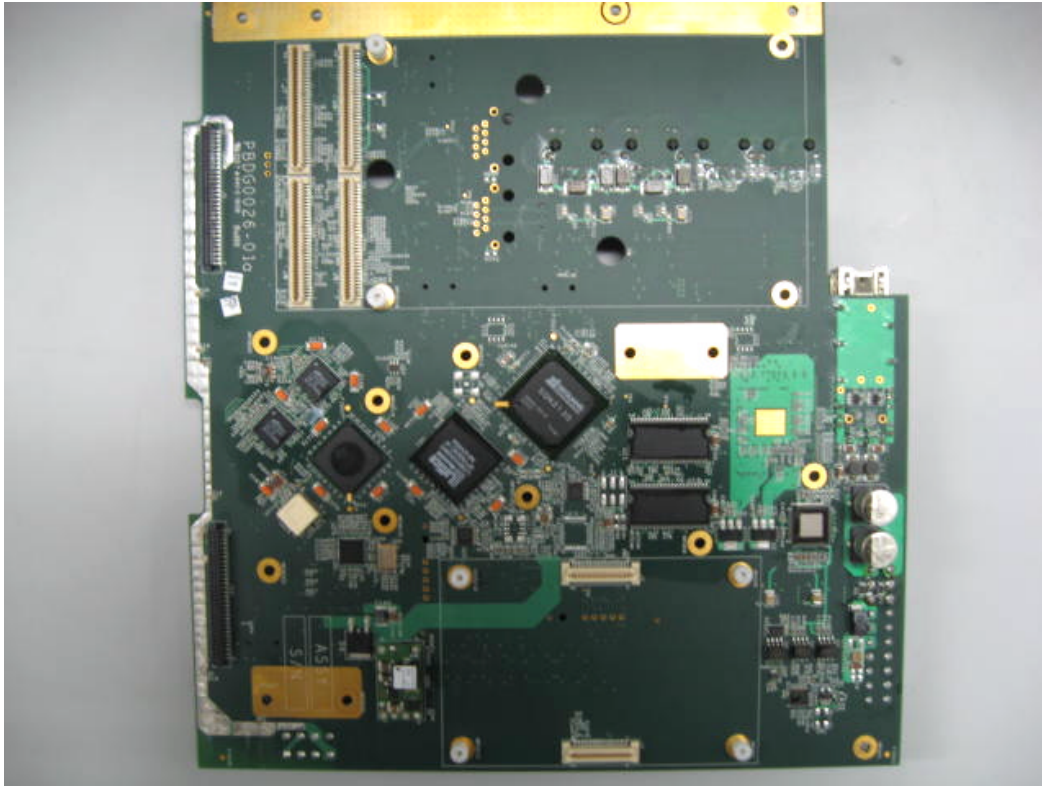

INTERNAL PHOTOGRAPHS

This document contains 16 photographs

Photograph No.1
Base station WiN7025 internal view

Photograph No.2
Base station WiN7025 main PCB close view

Photograph No.3
Base station WiN7025 main PCB front view

Photograph No.4
Main PCB second side view with GPS and CPU boards

Photograph No.5
Main PCB second side view without GPS and CPU boards

Photograph No.6
GPS card front view

Photograph No.7
GPS card second side view

Photograph No.8
CPU card front view

Photograph No.9
CPU card second side view with flash memory card removed

Photograph No.10
Power supply front view

Photograph No.11
Power supply second side view

Photograph No.12
RF module front view