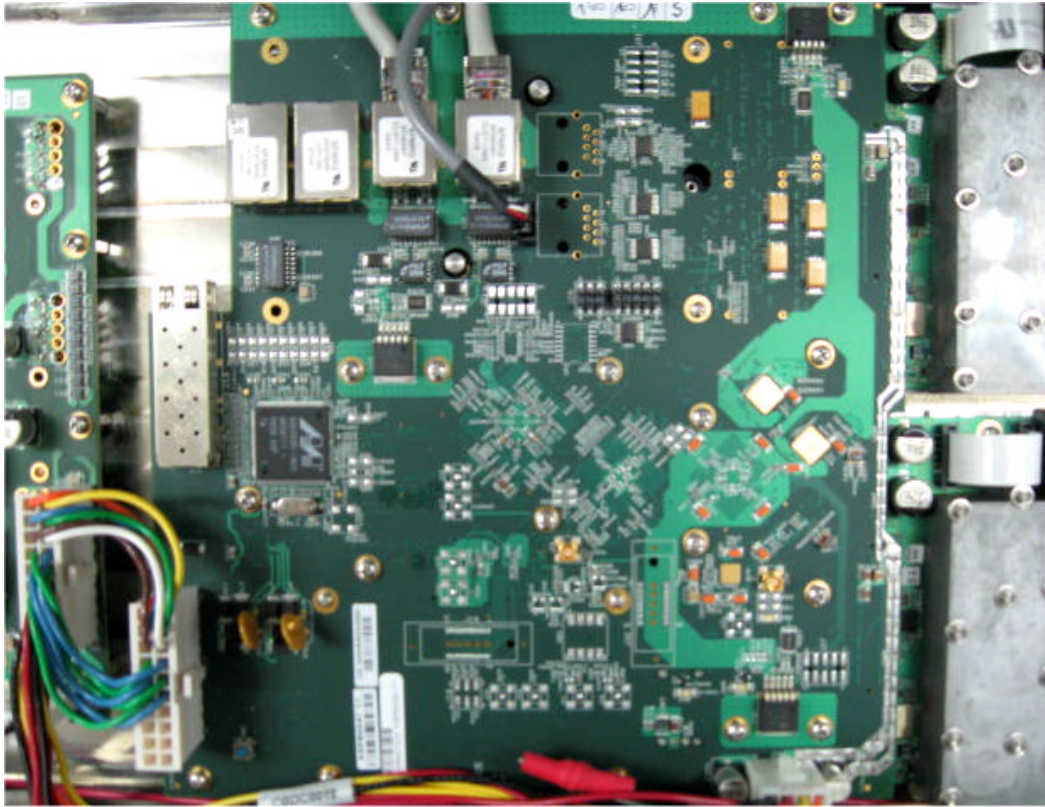

INTERNAL PHOTOGRAPHS

This document contains 16 photographs

Photograph No.1
Base station WiN7025 internal view

Photograph No.2
Base station WiN7025 main PCB close view

Photograph No.3
Base station WiN7025 main PCB front view

Photograph No.4
Main PCB second side view with GPS and CPU boards

Photograph No.5
Main PCB second side view without GPS and CPU boards

Photograph No.6
GPS card front view

Photograph No.7
GPS card second side view

Photograph No.8
CPU card front view

Photograph No.9
CPU card second side view with flash memory card removed

Photograph No.10
Power supply front view

Photograph No.11
Power supply second side view

Photograph No.12
RF module front view