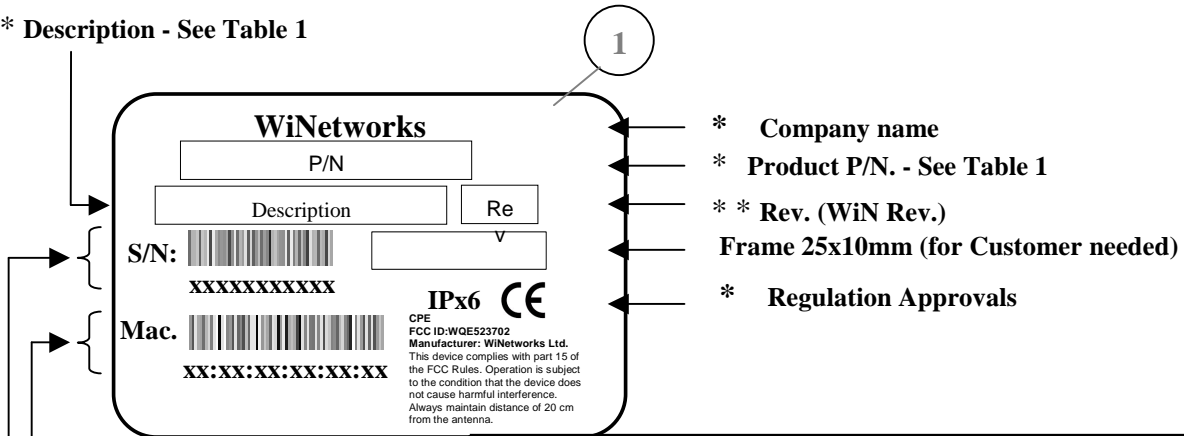

Label

A subscriber unit shall bear the label with FCC ID:WQE523702 on a front panel as shown in the photo below:

Label with FCC ID:WQE523702 will be placed here.

ECO No.	Rev.	Description of Change	Date	Approve
ECO80073	01	Initial Rev.	12.Aug.08	NetanEI

** Description - See Table 1

** Mac Add. WiN p/n.
Digits Bar-Code (code 128)

P/N	Desc.	Rev.
5214-2	CPE 1350-1400MHz	WiN Rev.
5235-2	CPE 3400-3600MHz	WiN Rev.
5237-2	CPE 3600-3800MHz	WiN Rev.

** S.N. - See View 1.
Digits Bar-Code (code 128)

Table
1

View 1

* Font: Times New Roman, 12, Black, Bold.
** Font: Times New Roman, 10, Black, Bold

No.	Part No.	Description	Qty.
1	LBRM0006	Label blank 60x40mm Polyester Silver	1
Unless otherwise specified, all dimensions are in mm			
	NAME	SIGN.	DATE
DRAWN	NetanEL		12.Aug.08
DESIGN	NetanEI		12.Aug.08
CHECK	Niv T.		12.Aug.08
APVD	Niv T.		12.Aug.08
FILE NAME:		Page 1 OF 1	Part No. LABL0028
		SIZE: A4	SCALE: 1:1
			REV. 01