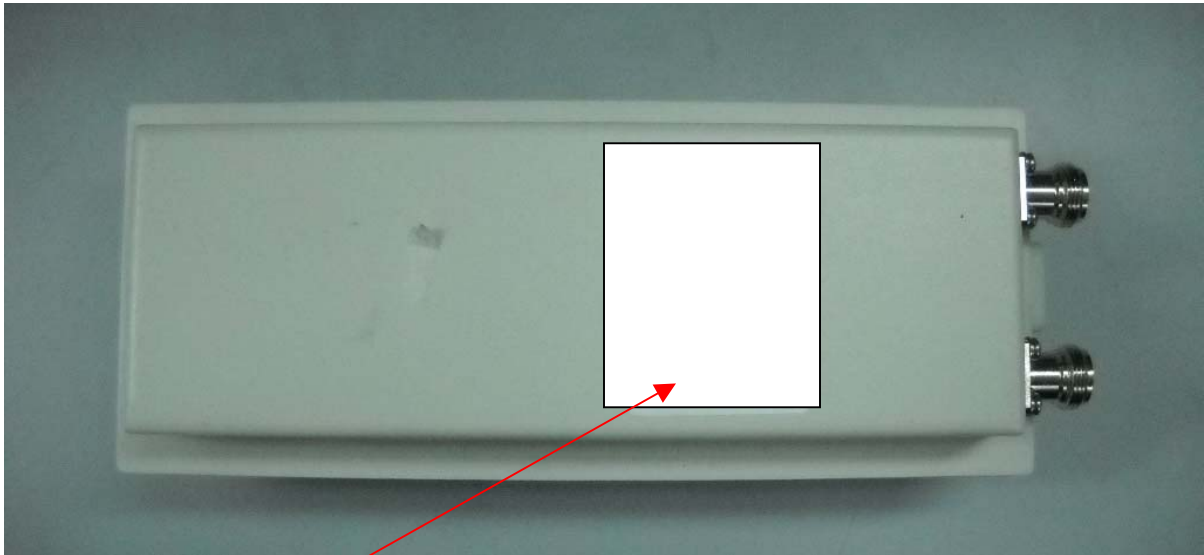

Label location

A subscriber unit shall bear the label with FCC ID:WQE5237001 on a front panel as shown in the photo below:

Label with FCC ID:WQE5237001 will be placed here.

Label '9l Ua d`Y.

SIEMENS	
RUGGEDCOM WIN5137-AC	FCC ID:WQE5237001
MODEL:WIN5137-AC	THIS DEVICE COMPLIES WITH PART 15 OF THE FCC RULES. OPERATION IS SUBJECT TO THE CONDITION THAT THE DEVICE DOES NOT CAUSE HARMFUL INTERFERENCE. ALWAYS MAINTAIN DISTANCE OF 20 CM FROM THE ANTENNA.
	
RUM-WIN5137-AC-5	
CPE 3550 - 3700 MHz	
	
S/N: XXXXXXXXXXXX	
	
Mac: XX:XX:XX:XX:XX:XX	
REV:XX H/W:XX	
  	Type 3 Enclosure
14 Hamelacha St. Rosh Ha'ayin 48091	Made In Israel