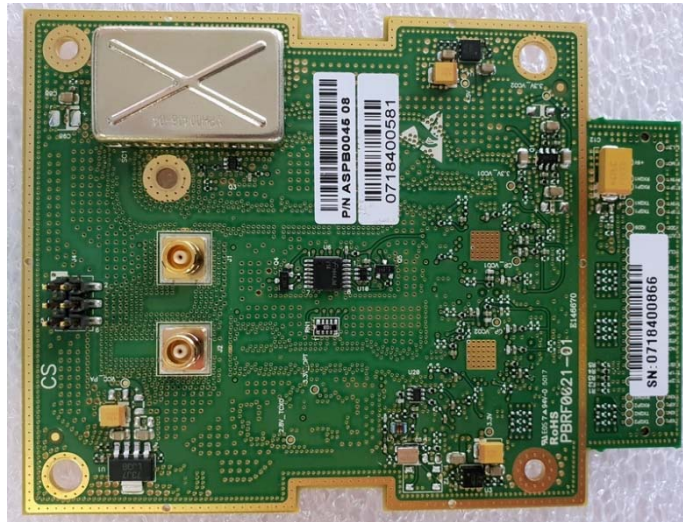

WIN5237 Internal view - Without PSU board

SIEMENS

WIN5137-AC-IS - Internal view

WIN5137-V - Internal view

SIEMENS

WIN5137-V Internal view – Without PSU board

WIN5137-V-GPS - Internal view

SIEMENS

WIN5137-V-GPS Internal view – Without PSU board

SIEMENS

WIN5137-V-GPS PSU board – Front view

WIN5137-V-GPS PSU board – Rear view

SIEMENS

WIN5137-V , WIN5137-V-GPS Digital board – Front view

WIN5137-V , WIN5137-V-GPS Digital board – Rear view

SIEMENS

WIN5137-V PSU board – Front view

WIN5137-V PSU board – Rear view

SIEMENS

All models - RF board – Front view

All models - RF board – Rear view

SIEMENS

WIN5137-AC, WIN5137-DC, WIN5237 Digital board – Front view

WIN5137-AC, WIN5137-DC, WIN5237 Digital board – Rear view

DC filter (WIN5137-DC Only) – Front view

DC filter (WIN5137-DC Only) – Rear view