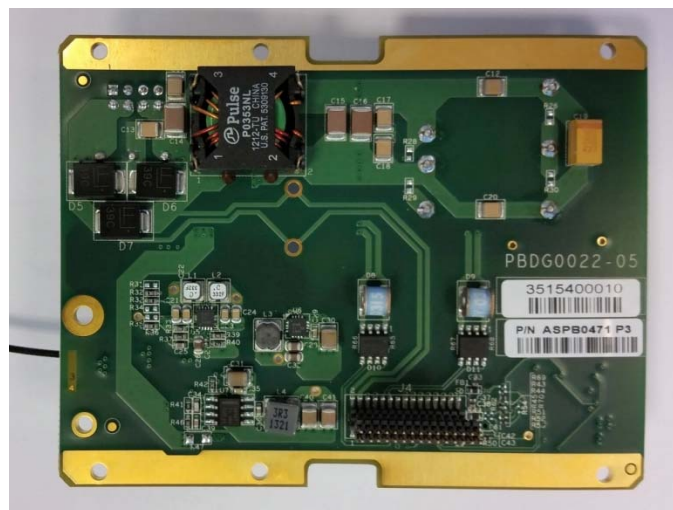

SIEMENS

WIN5137-AC Internal view

WIN5137-AC Internal view – Without PSU board

SIEMENS

WIN5137-DC Internal view

WIN5137-DC Internal view - Without PSU board

SIEMENS

WIN5237 Internal view

WIN5237 Internal view - Without PSU board

SIEMENS

WIN5137-AC-IS - Internal view

WIN5137-V - Internal view

SIEMENS

WIN5137-V Internal view – Without PSU board

WIN5137-V-GPS - Internal view

SIEMENS

WIN5137-V-GPS Internal view – Without PSU board

SIEMENS

WIN5137-V-GPS PSU board – Front view

WIN5137-V-GPS PSU board – Rear view

SIEMENS

WIN5137-V , WIN5137-V-GPS Digital board – Front view

WIN5137-V , WIN5137-V-GPS Digital board – Rear view

SIEMENS

WIN5137-V PSU board – Front view

WIN5137-V PSU board – Rear view

SIEMENS

All models - RF board – Front view

All models - RF board – Rear view

SIEMENS

WIN5137-AC, WIN5137-DC, WIN5237 Digital board – Front view