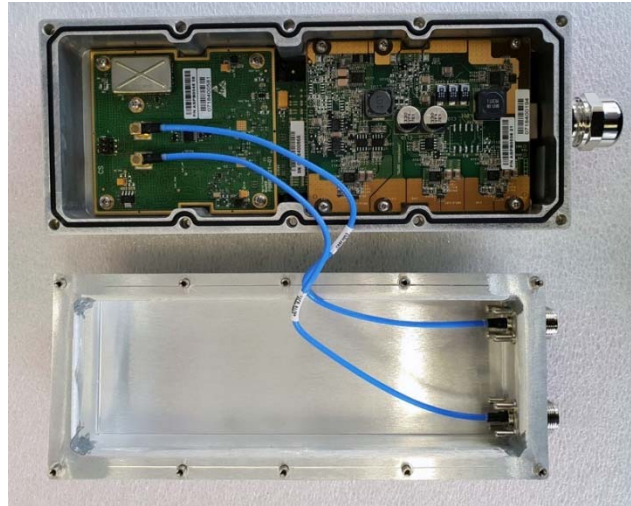

INTERNAL PHOTOGRAPHS FOR MODELS:

WiN5137-AC

WiN5137-DC

WIN5237

WIN5137-AC-IS

WIN5237-IS

WIN5137-V

WIN5137-V-GPS

SIEMENS

WIN5137-AC Internal view

WIN5137-AC Internal view – Without PSU board

SIEMENS

WIN5137-DC Internal view

WIN5137-DC Internal view - Without PSU board

SIEMENS

WIN5237 Internal view

WIN5237 Internal view - Without PSU board

SIEMENS

WIN5137-AC-IS - Internal view

WIN5137-V - Internal view

SIEMENS

WIN5137-V Internal view – Without PSU board

WIN5137-V-GPS - Internal view

SIEMENS