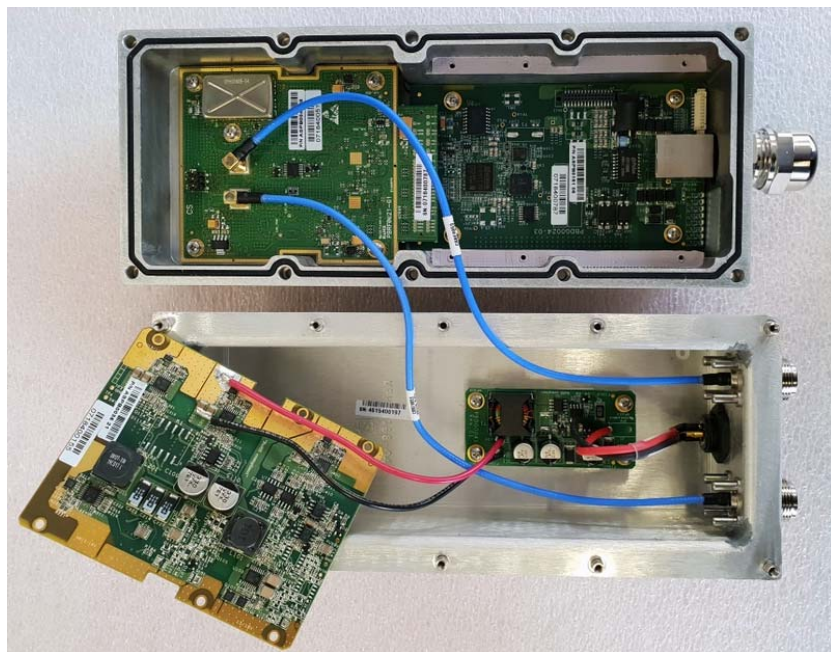

SIEMENS

WIN5137-AC Internal view

WIN5137-AC Internal view – Without PSU board

SIEMENS

WIN5137-DC Internal view

WIN5137-DC Internal view - Without PSU board

SIEMENS

WIN5237 Internal view

WIN5237 Internal view - Without PSU board

SIEMENS

WIN5137-AC-IS - Internal view

WIN5137-V - Internal view

SIEMENS

WIN5137-V Internal view – Without PSU board

WIN5137-V-GPS - Internal view

SIEMENS

WIN5137-V-GPS Internal view – Without PSU board

SIEMENS

WIN5137-V-GPS PSU board – Front view

WIN5137-V-GPS PSU board – Rear view

SIEMENS

WIN5137-V , WIN5137-V-GPS Digital board – Front view

WIN5137-V , WIN5137-V-GPS Digital board – Rear view