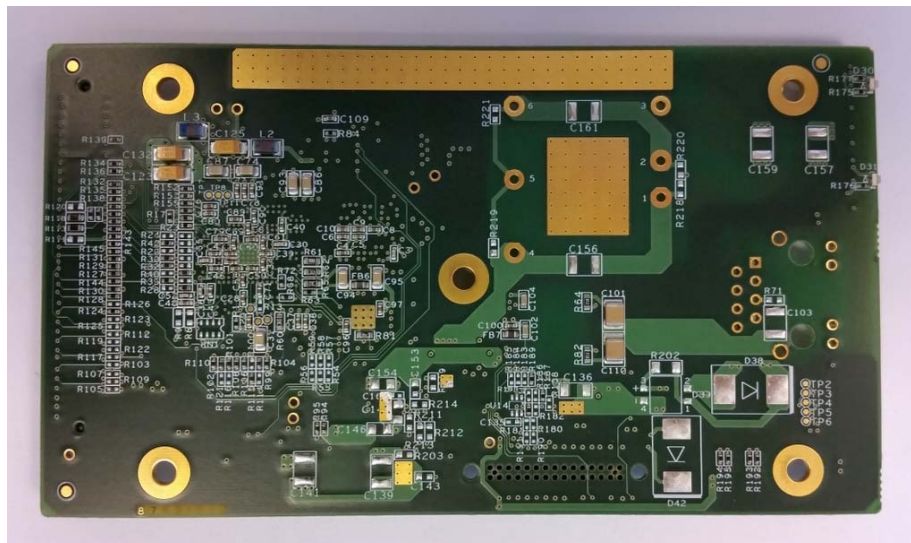

WIN5237 Internal view - Without PSU board

SIEMENS

WIN5137-AC-IS - Internal view

WIN5137-V - Internal view

SIEMENS

WIN5137-V Internal view – Without PSU board

WIN5137-V-GPS - Internal view

SIEMENS

WIN5137-V-GPS Internal view – Without PSU board

SIEMENS

WIN5137-V-GPS PSU board – Front view

WIN5137-V-GPS PSU board – Rear view

SIEMENS

WIN5137-V , WIN5137-V-GPS Digital board – Front view

WIN5137-V , WIN5137-V-GPS Digital board – Rear view

SIEMENS

WIN5137-V PSU board – Front view

WIN5137-V PSU board – Rear view

SIEMENS

All models - RF board – Front view

All models - RF board – Rear view

SIEMENS

WIN5137-AC, WIN5137-DC, WIN5237 Digital board – Front view