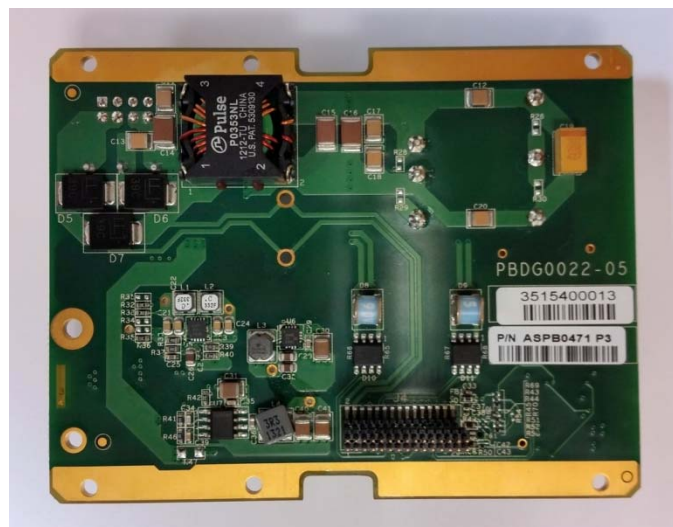

SIEMENS

WIN5137-AC Internal view

WIN5137-AC Internal view – Without PSU board

SIEMENS

WIN5137-DC Internal view

WIN5137-DC Internal view - Without PSU board

SIEMENS

WIN5237 Internal view

WIN5237 Internal view - Without PSU board

SIEMENS

WIN5137-AC-IS - Internal view

WIN5137-V - Internal view

SIEMENS

WIN5137-V Internal view – Without PSU board

WIN5137-V-GPS - Internal view

SIEMENS

WIN5137-V-GPS Internal view – Without PSU board

SIEMENS

WIN5137-V-GPS PSU board – Front view

WIN5137-V-GPS PSU board – Rear view

SIEMENS

WIN5137-V , WIN5137-V-GPS Digital board – Front view

WIN5137-V , WIN5137-V-GPS Digital board – Rear view

SIEMENS

WIN5137-V PSU board – Front view

WIN5137-V PSU board – Rear view

SIEMENS

All models - RF board – Front view

All models - RF board – Rear view

SIEMENS

WIN5137-AC, WIN5137-DC, WIN5237 Digital board – Front view