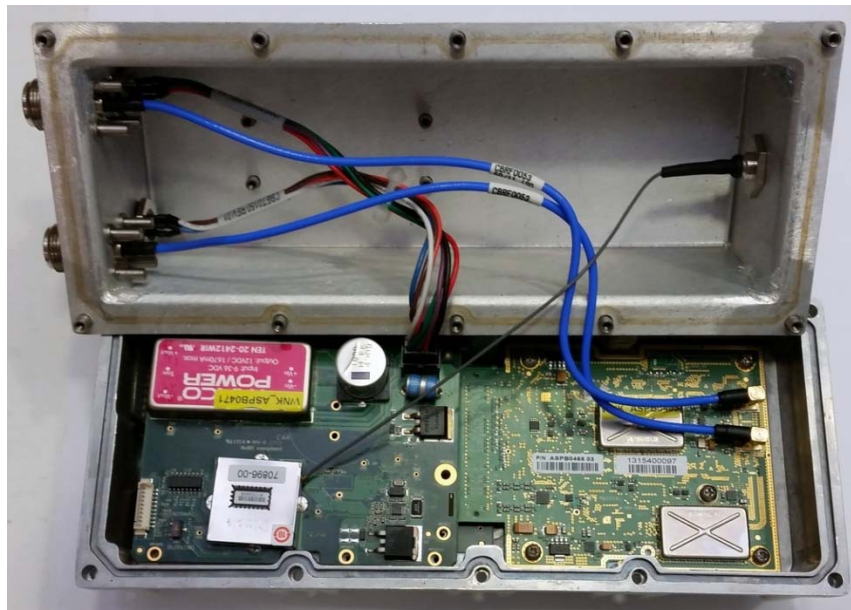

SIEMENS

WIN5137-AC Internal view

WIN5137-AC Internal view – Without PSU board

SIEMENS

WIN5137-DC Internal view

WIN5137-DC Internal view - Without PSU board

SIEMENS

WIN5237 Internal view

WIN5237 Internal view - Without PSU board

SIEMENS

WIN5137-AC-IS - Internal view

WIN5137-V - Internal view

SIEMENS

WIN5137-V Internal view – Without PSU board

WIN5137-V-GPS - Internal view

SIEMENS

WIN5137-V-GPS Internal view – Without PSU board

SIEMENS

WIN5137-V-GPS PSU board – Front view

WIN5137-V-GPS PSU board – Rear view

SIEMENS

WIN5137-V , WIN5137-V-GPS Digital board – Front view

WIN5137-V , WIN5137-V-GPS Digital board – Rear view