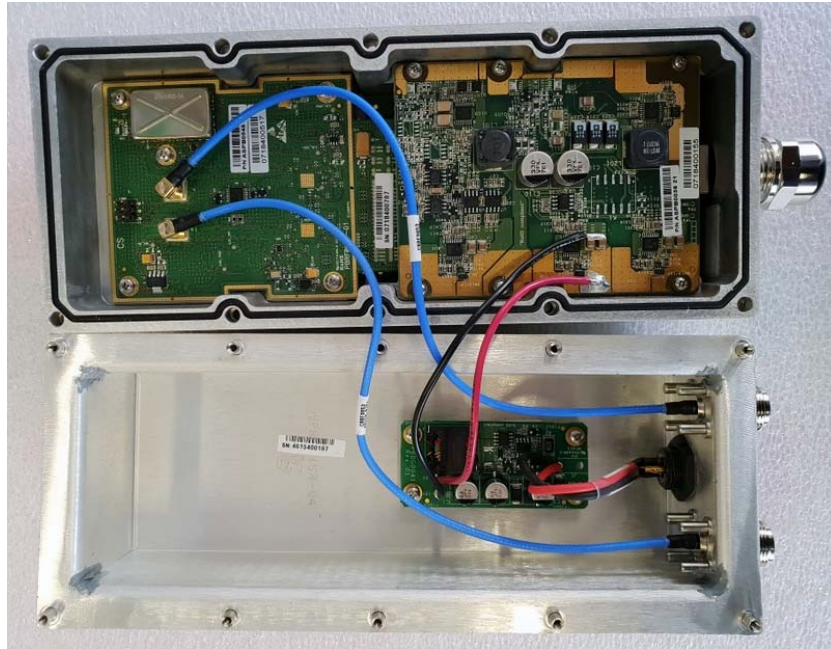

SIEMENS

WIN5137-AC Internal view

WIN5137-AC Internal view – Without PSU board

SIEMENS

WIN5137-DC Internal view

WIN5137-DC Internal view - Without PSU board

SIEMENS

WIN5237 Internal view

WIN5237 Internal view - Without PSU board

SIEMENS

WIN5137-AC-IS - Internal view

WIN5137-V - Internal view

SIEMENS

WIN5137-V Internal view – Without PSU board

WIN5137-V-GPS - Internal view

SIEMENS

WIN5137-V-GPS Internal view – Without PSU board

SIEMENS

WIN5137-V-GPS PSU board – Front view

WIN5137-V-GPS PSU board – Rear view

SIEMENS

WIN5137-V , WIN5137-V-GPS Digital board – Front view

WIN5137-V , WIN5137-V-GPS Digital board – Rear view