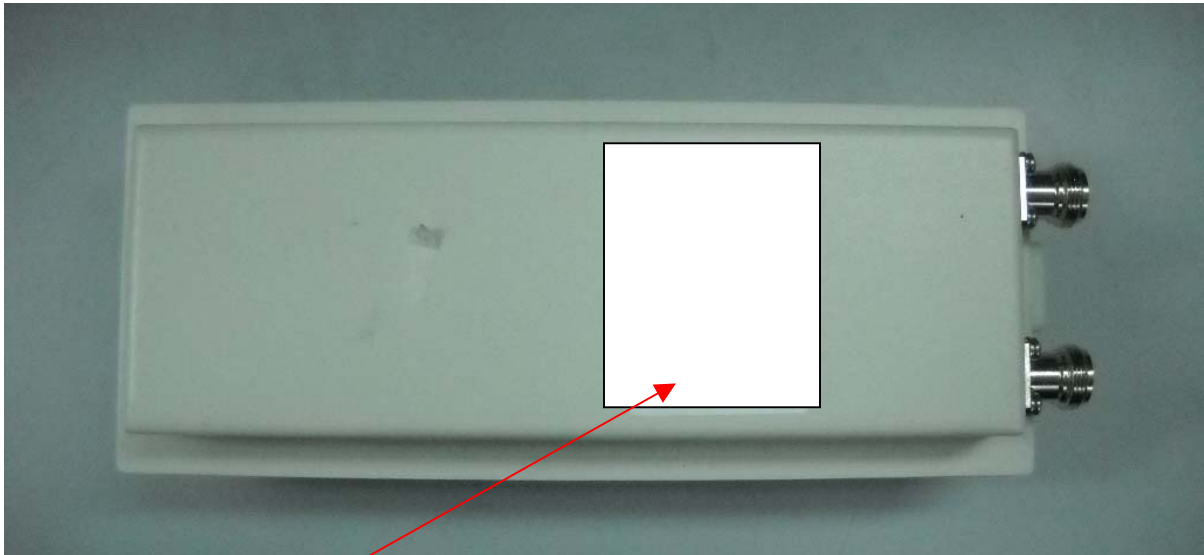

Label location

A subscriber unit shall bear the label with FCC ID:WQE5237001 on a front panel as shown in the photo below:

Label with FCC ID:WQE5237001 will be placed here.

Label