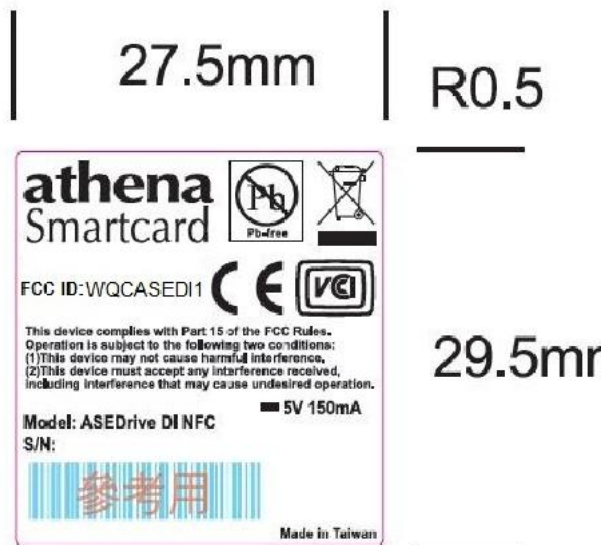

ID Label and Location

Photo 1. FCC ID Label ASEDrive DI.

Photo 2. Label Location ASEDrive DI.