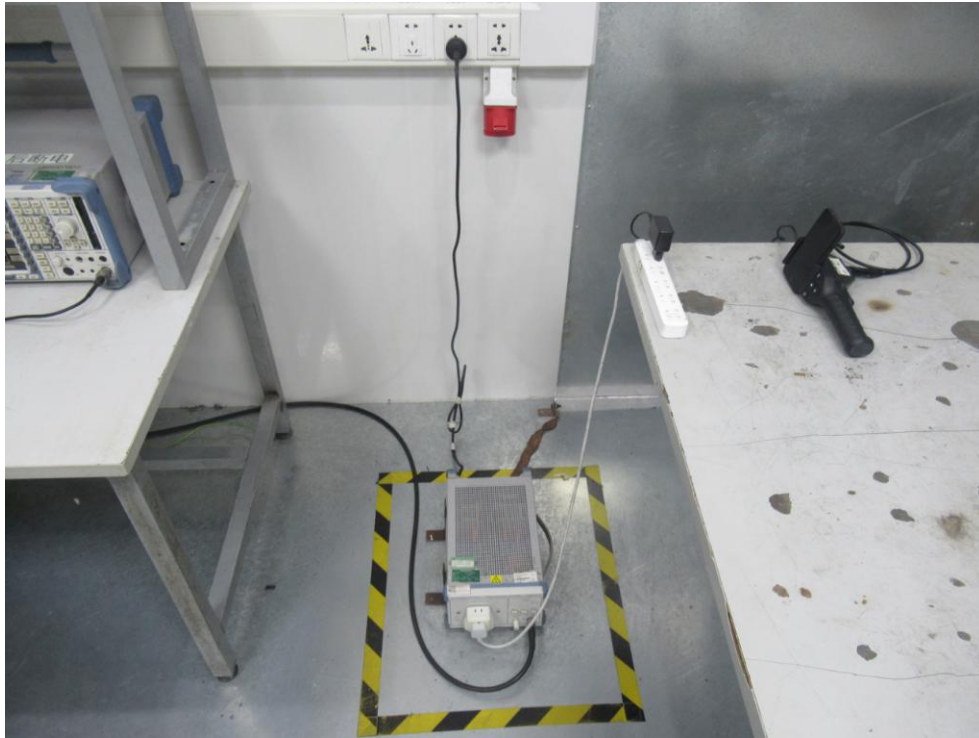

FCC ID: WQ8MAXIVIDEOMV160
Photo of Conducted Emission Measurement

Photo of Radiation Emission Test