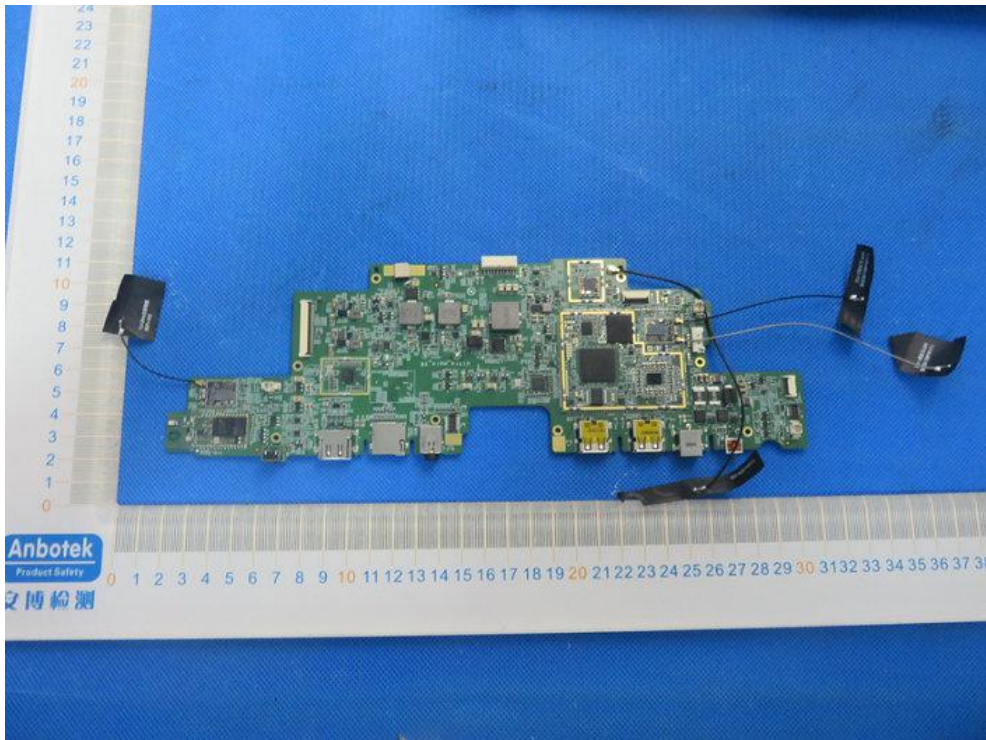

FCC ID: WQ8MAXISYSULTRA18

WIFI Antenna (WIFI 2.4G,WIFI 5.1G, WIFI 5.8G)

BT Antenna