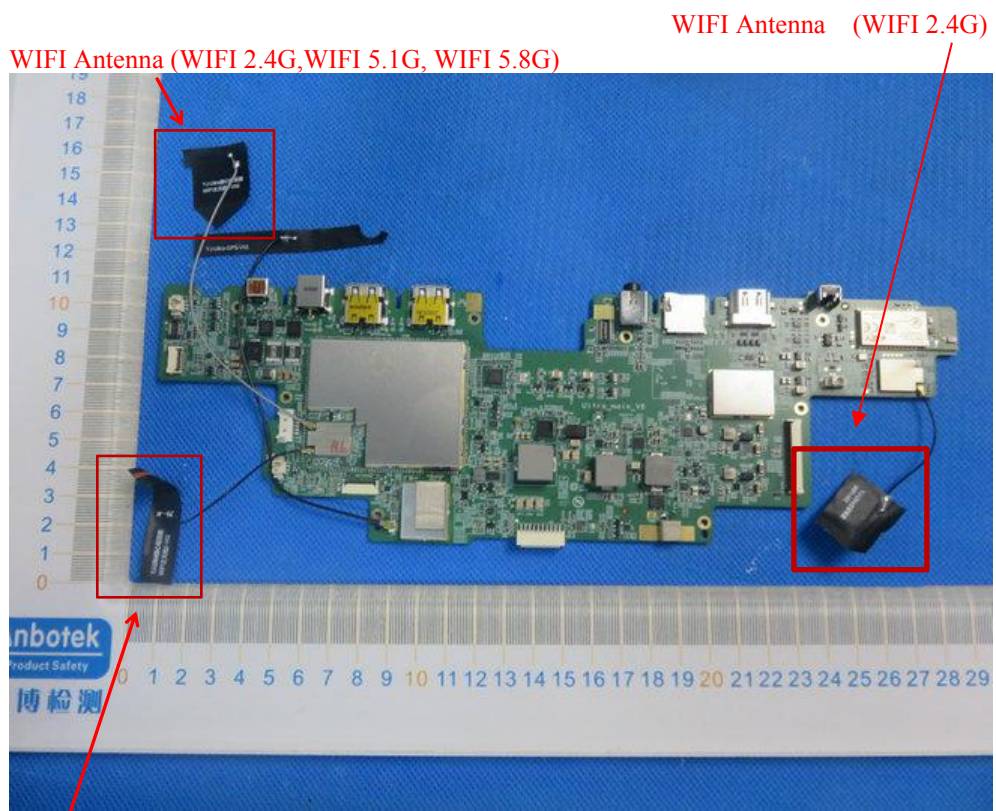

FCC ID: WQ8MAXISYSULTRA18

WIFI Antenna (WIFI 2.4G,WIFI 5.1G, WIFI 5.8G)

BT Antenna