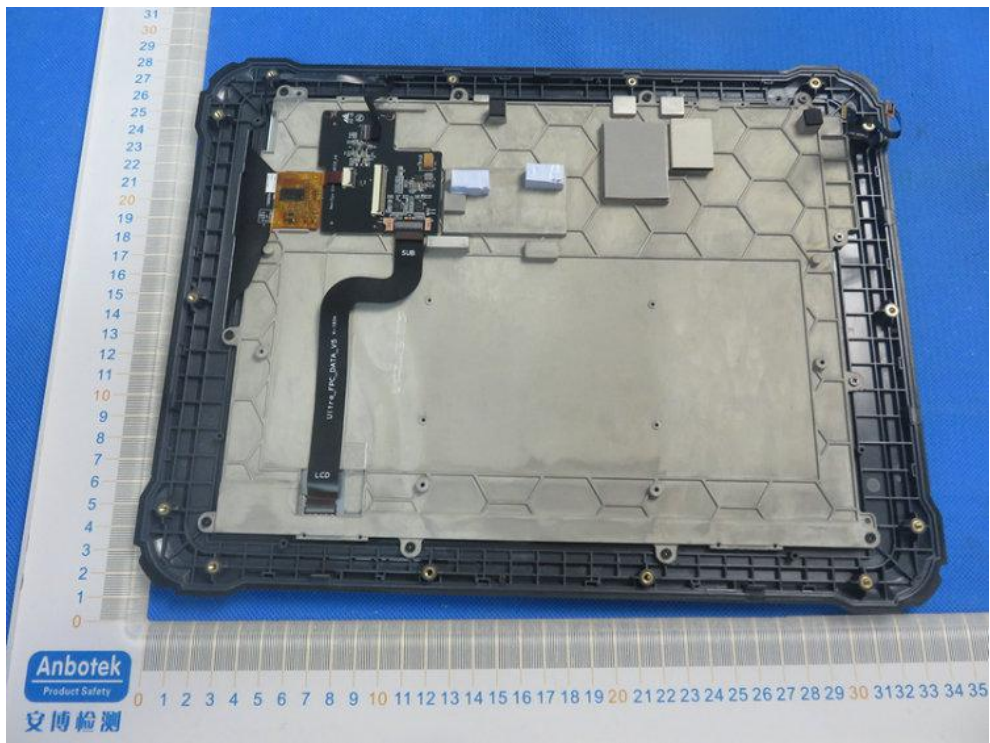

FCC ID: WQ8MAXISYSULTRA18

WIFI Antenna (WIFI 2.4G,WIFI 5.1G, WIFI 5.8G)

BT Antenna