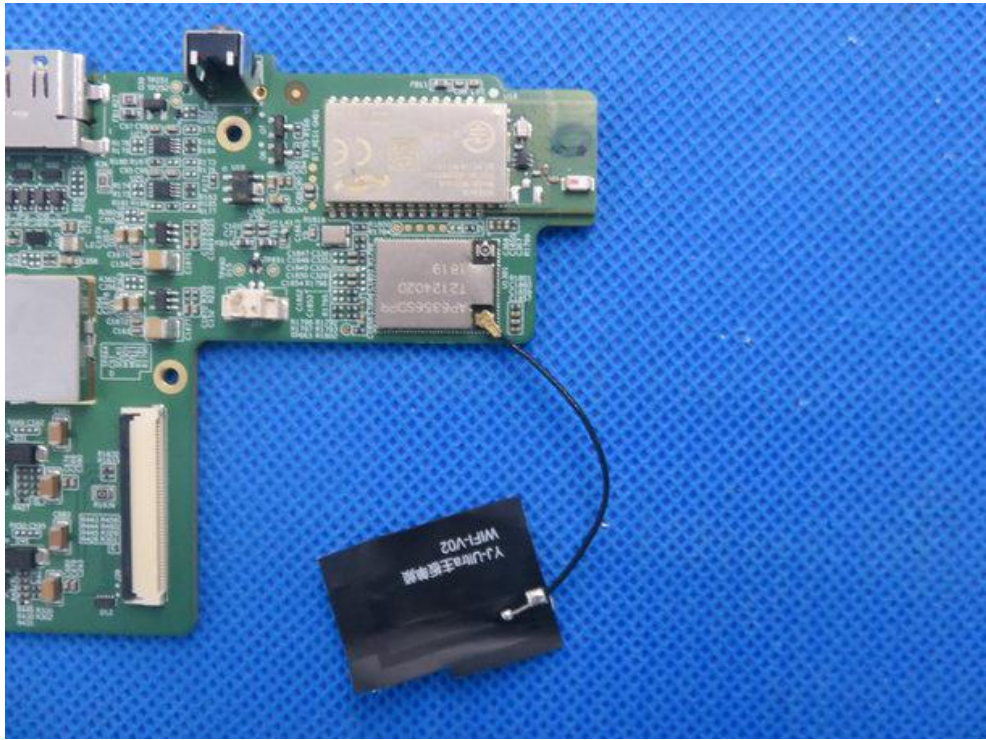

FCC ID: WQ8MAXISYSULTRA18

WIFI Antenna (WIFI 2.4G,WIFI 5.1G, WIFI 5.8G)

BT Antenna