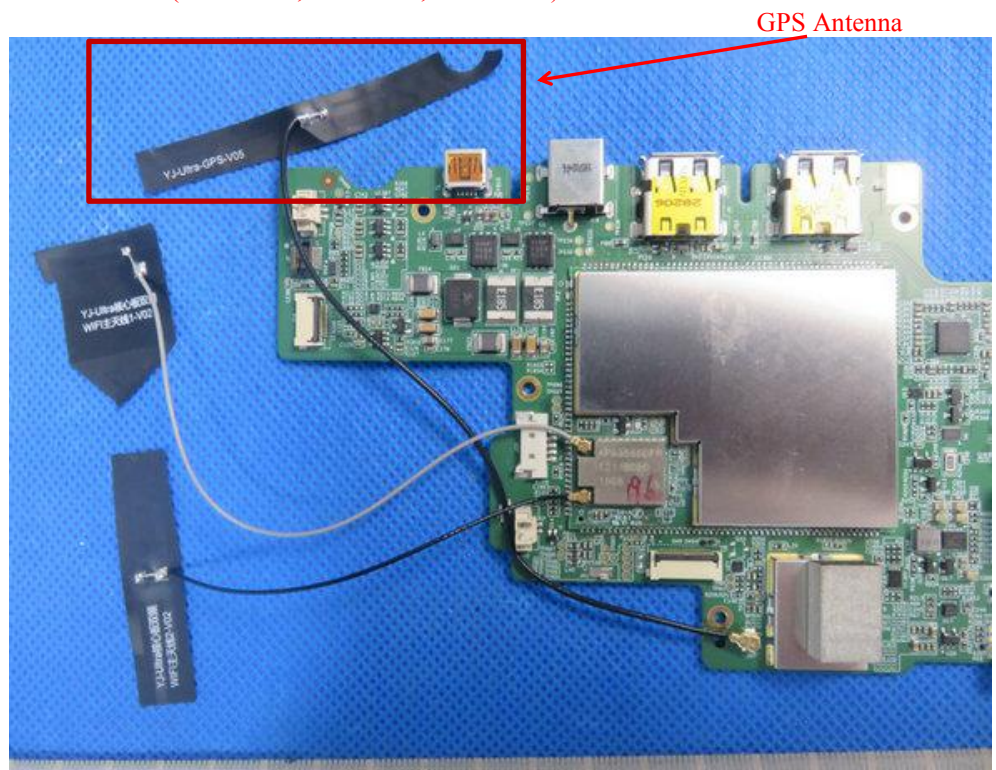

FCC ID: WQ8MAXISYSULTRA18

WIFI Antenna (WIFI 2.4G,WIFI 5.1G, WIFI 5.8G)

BT Antenna