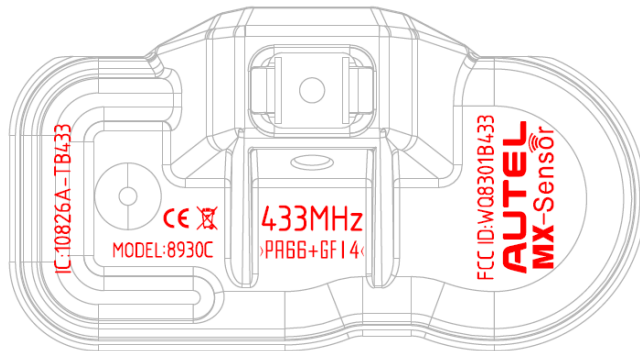

EXHIBIT A - FCC ID LABEL AND LOCATION

FCC ID Label

FCC ID Label Location Information

Model: 8930C

Model: 8930C2

Model: 8930J

The label shown shall be permanently affixed at a conspicuous location on the device and be readily visible to the user at the time purchase (Labeling requirements per 2.925)