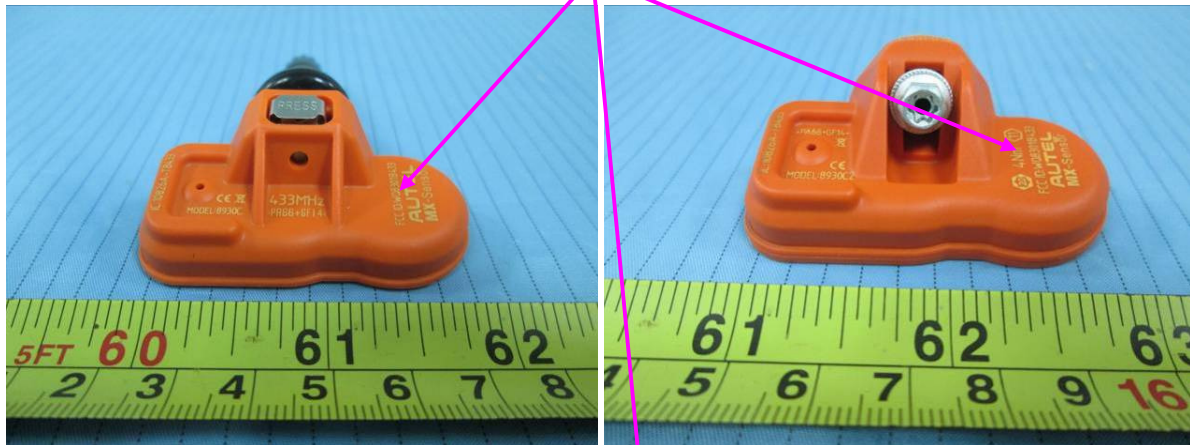

EXHIBIT A - FCC ID LABEL AND LOCATION

FCC ID Label

FCC ID Label Location Information

Model: 8930C

Model: 8930C2

Model: 8930J

The label shown shall be permanently affixed at a conspicuous location on the device and be readily visible to the user at the time purchase (Labeling requirements per 2.925)