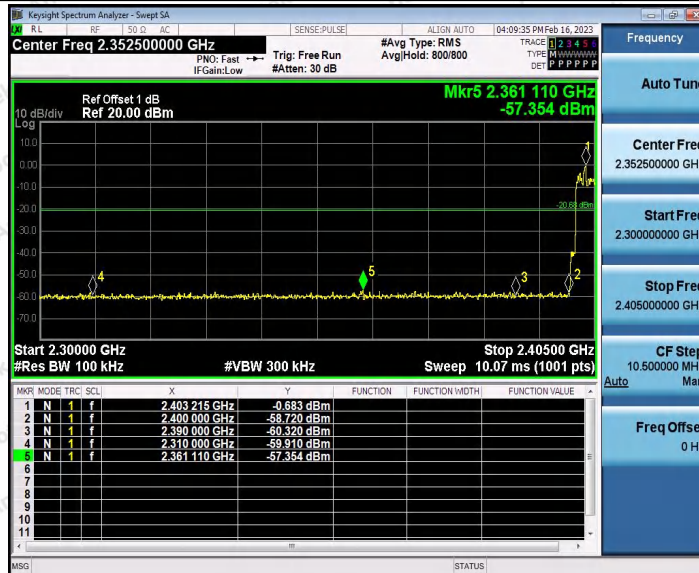

2DH5_Ant1_Low_Hop_2402

2DH5_Ant1_High_Hop_2480

Shenzhen Anbotek Compliance Laboratory Limited

Address: 1/F., Building D, Sogood Science and Technology Park, Sanwei Community, Hangcheng Street, Bao'an District, Shenzhen, Guangdong, China.
Tel: (86) 0755-26066440 Fax: (86) 0755-26014772 Email: service@anbotek.com

Hotline
400-003-0500
www.anbotek.com.cn