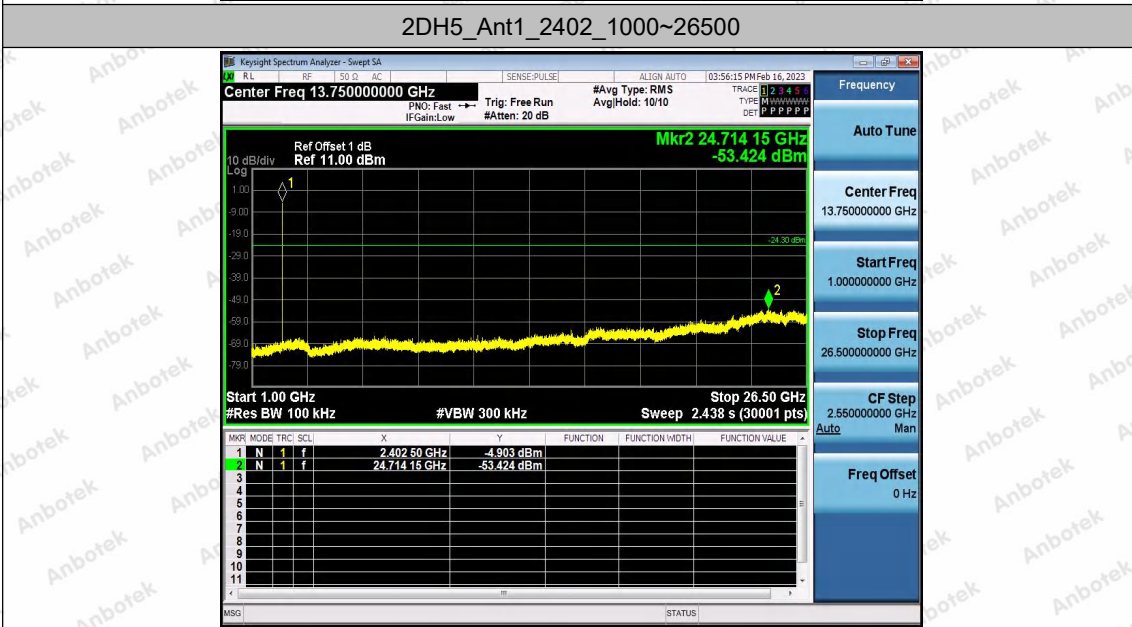

2DH5_Ant1_2441_0~Reference

Shenzhen Anbotek Compliance Laboratory Limited

Address: 1/F., Building D, Sogood Science and Technology Park, Sanwei Community, Hangcheng Street, Bao'an District, Shenzhen, Guangdong, China.
Tel: (86) 0755-26066440 Fax: (86) 0755-26014772 Email: service@anbotek.com

Hotline 400-003-0500
www.anbotek.com.cn