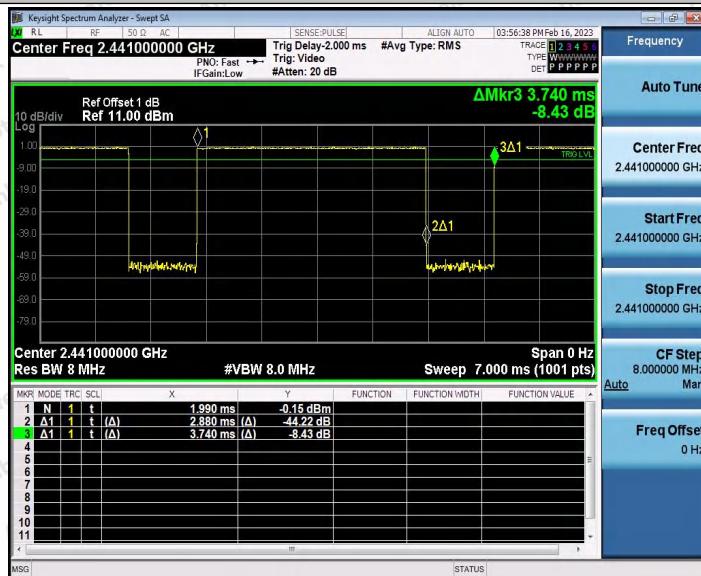

Shenzhen Anbotek Compliance Laboratory Limited

Address: 1/F., Building D, Sogood Science and Technology Park, Sanwei Community, Hangcheng Street, Bao'an District, Shenzhen, Guangdong, China.
Tel: (86) 0755-26066440 Fax: (86) 0755-26014772 Email: service@anbotek.com

Hotline 400-003-0500
www.anbotek.com.cn