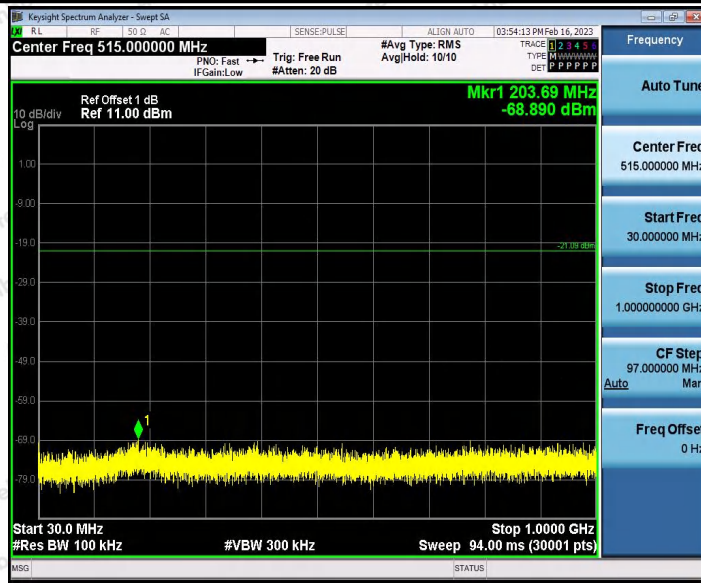

DH5_Ant1_2480_1000~26500