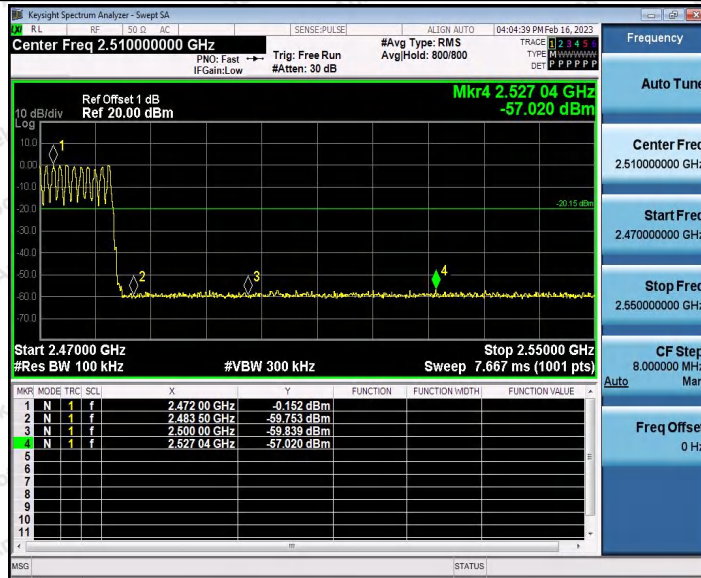

2DH5_Ant1_Low_2402