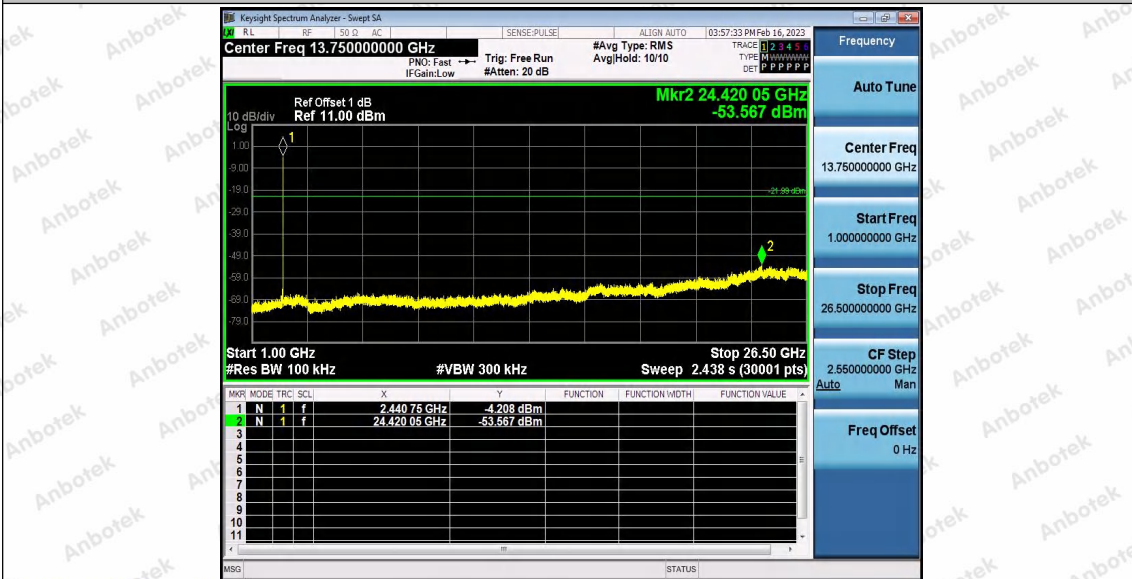

2DH5_Ant1_2441_1000~26500

Shenzhen Anbotek Compliance Laboratory Limited

Address: 1/F., Building D, Sogood Science and Technology Park, Sanwei Community, Hangcheng Street, Bao'an District, Shenzhen, Guangdong, China.
Tel: (86) 0755-26066440 Fax: (86) 0755-26014772 Email: service@anbotek.com

Hotline 400-003-0500
www.anbotek.com.cn