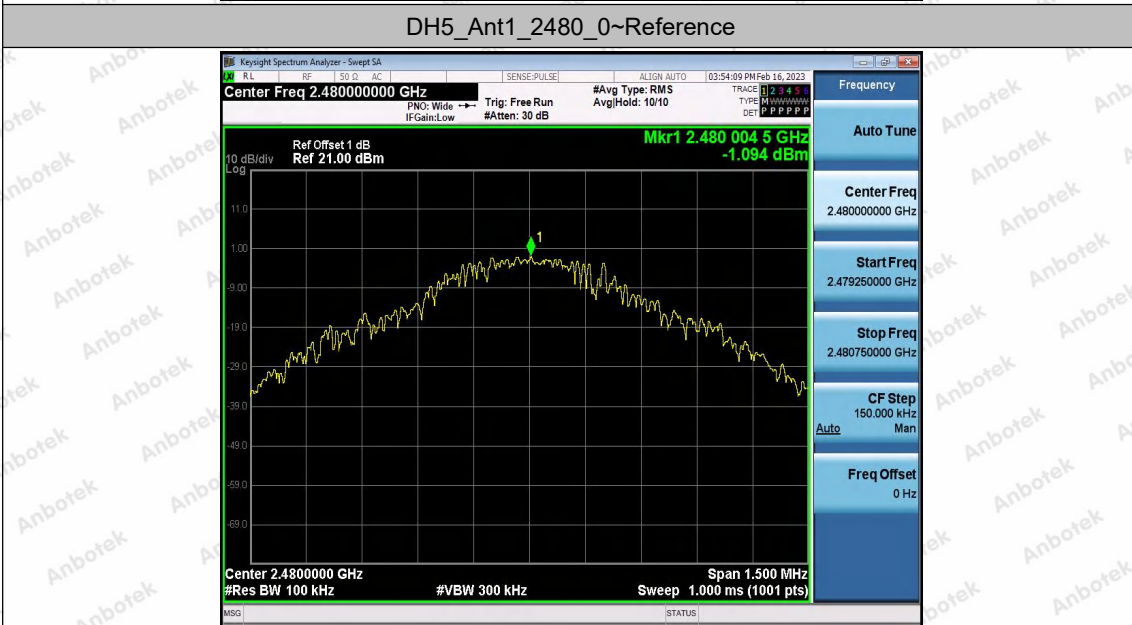

DH5_Ant1_2480_30~1000

Shenzhen Anbotek Compliance Laboratory Limited

Address: 1/F., Building D, Sogood Science and Technology Park, Sanwei Community, Hangcheng Street, Bao'an District, Shenzhen, Guangdong, China.
Tel: (86) 0755-26066440 Fax: (86) 0755-26014772 Email: service@anbotek.com

Hotline
400-003-0500
www.anbotek.com.cn