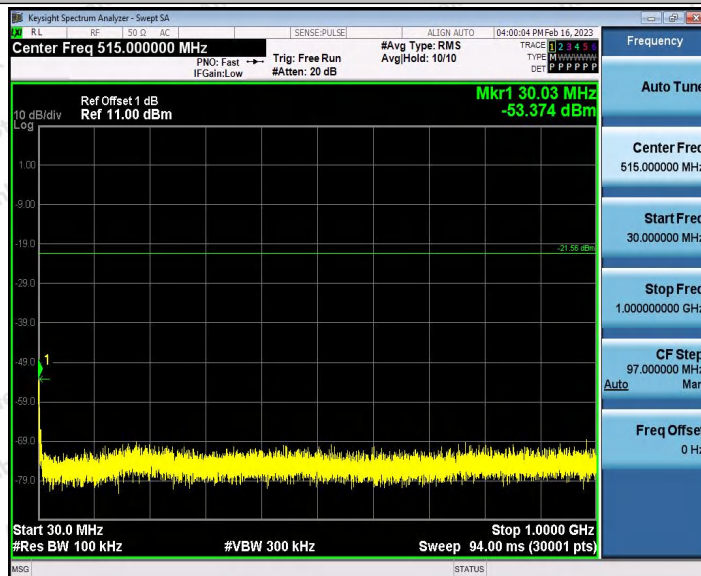

3DH5_Ant1_2402_30~1000

Shenzhen Anbotek Compliance Laboratory Limited

Address: 1/F., Building D, Sogood Science and Technology Park, Sanwei Community, Hangcheng Street, Bao'an District, Shenzhen, Guangdong, China.
Tel: (86) 0755-26066440 Fax: (86) 0755-26014772 Email: service@anbotek.com

Hotline 400-003-0500
www.anbotek.com.cn