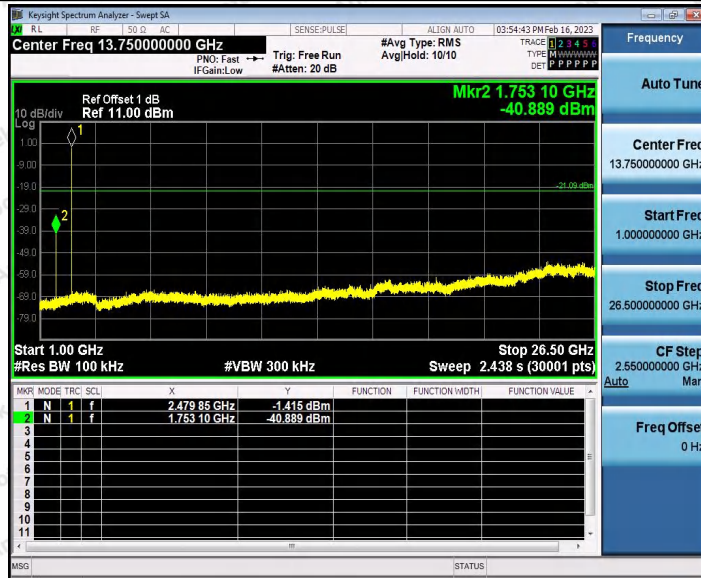

2DH5_Ant1_2402_0~Reference