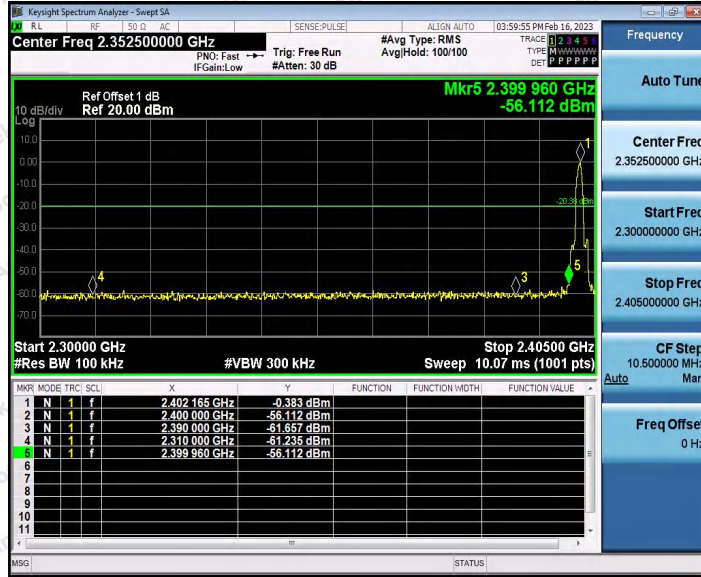

3DH5_Ant1_High_2480