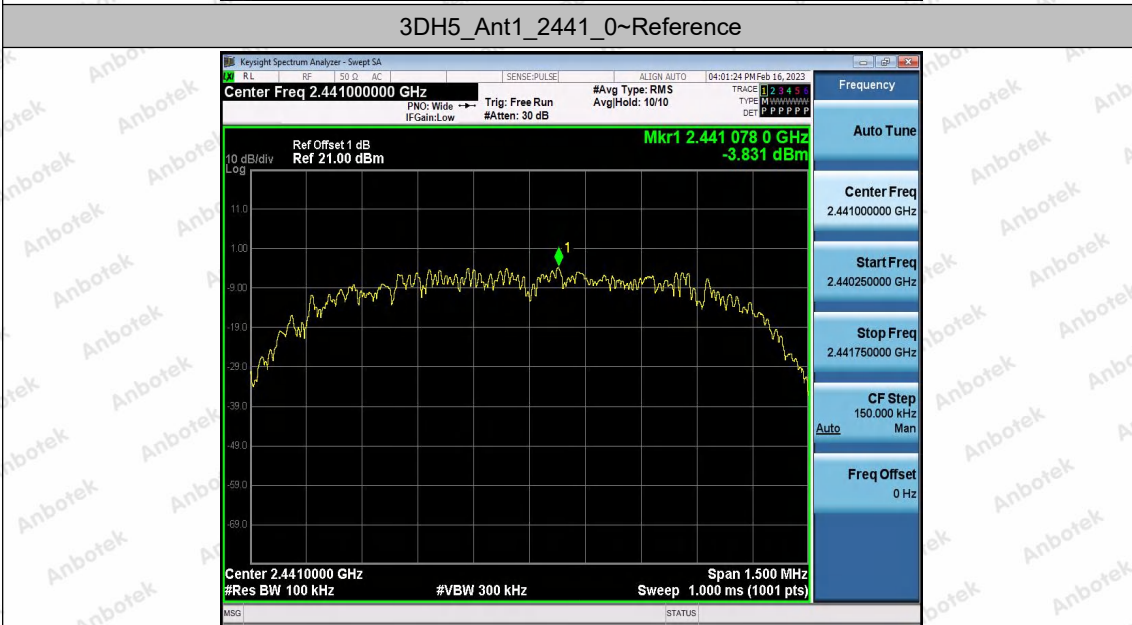

3DH5_Ant1_2441_30~1000

Shenzhen Anbotek Compliance Laboratory Limited

Address: 1/F., Building D, Sogood Science and Technology Park, Sanwei Community, Hangcheng Street, Bao'an District, Shenzhen, Guangdong, China.
Tel: (86) 0755-26066440 Fax: (86) 0755-26014772 Email: service@anbotek.com

Hotline
400-003-0500
www.anbotek.com.cn