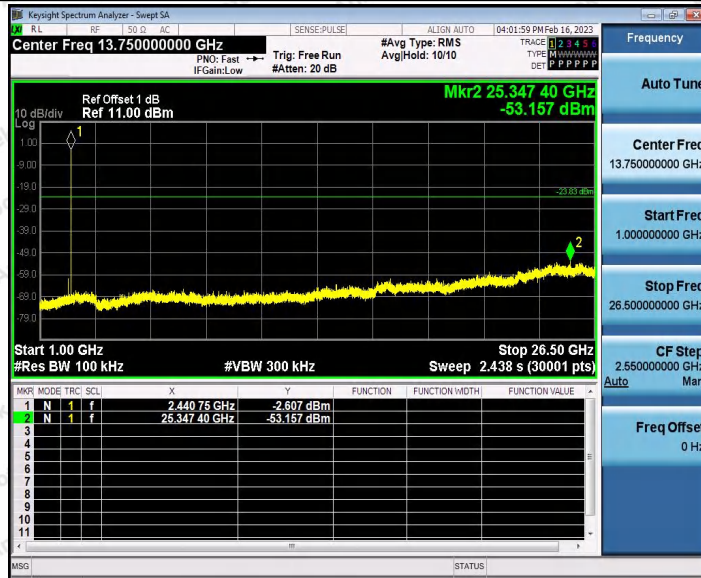

3DH5_Ant1_2480_0~Reference