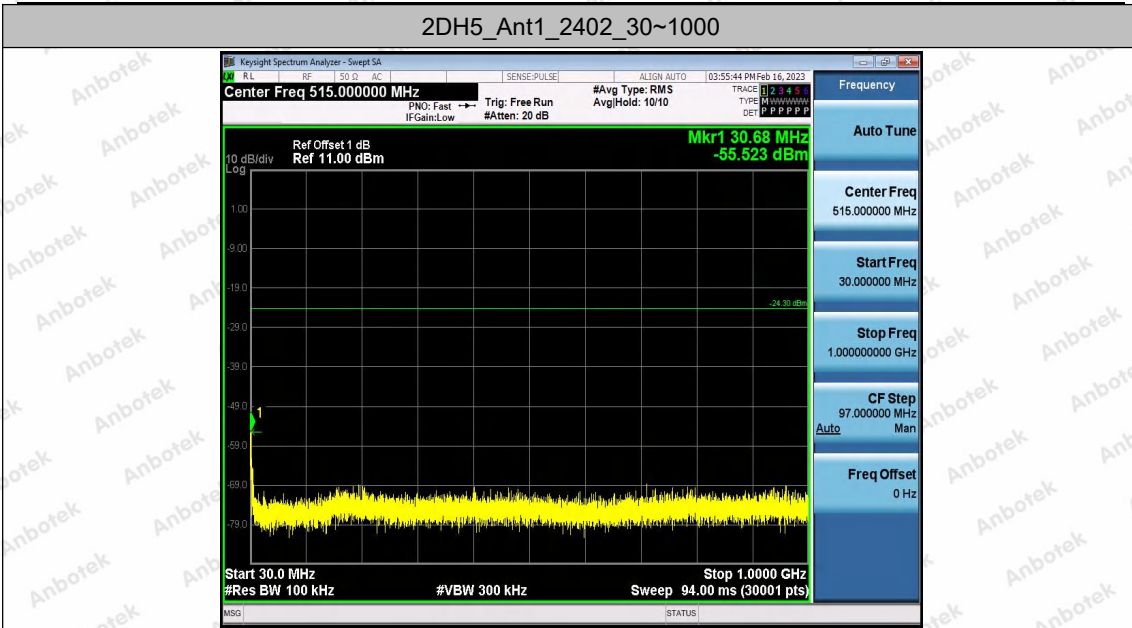

2DH5_Ant1_2441_0~Reference

Shenzhen Anbotek Compliance Laboratory Limited

Address: 1/F., Building D, Sogood Science and Technology Park, Sanwei Community, Hangcheng Street, Bao'an District, Shenzhen, Guangdong, China.
Tel: (86) 0755-26066440 Fax: (86) 0755-26014772 Email: service@anbotek.com

Hotline 400-003-0500
www.anbotek.com.cn