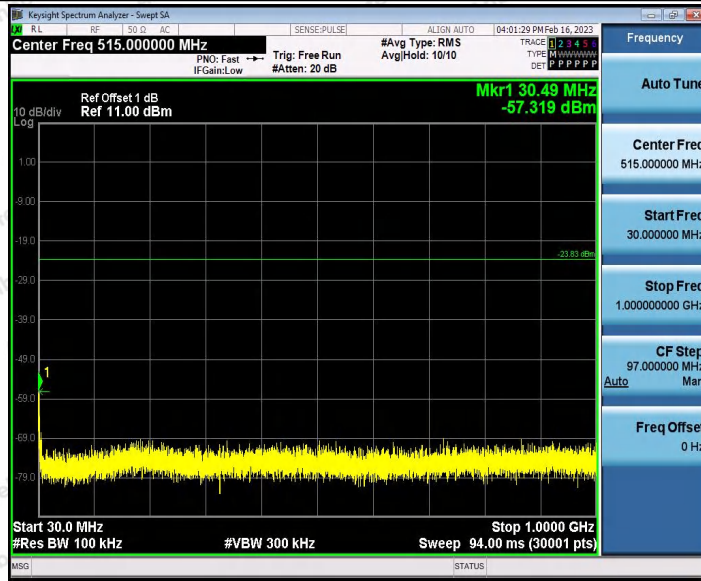

3DH5_Ant1_2441_1000~26500