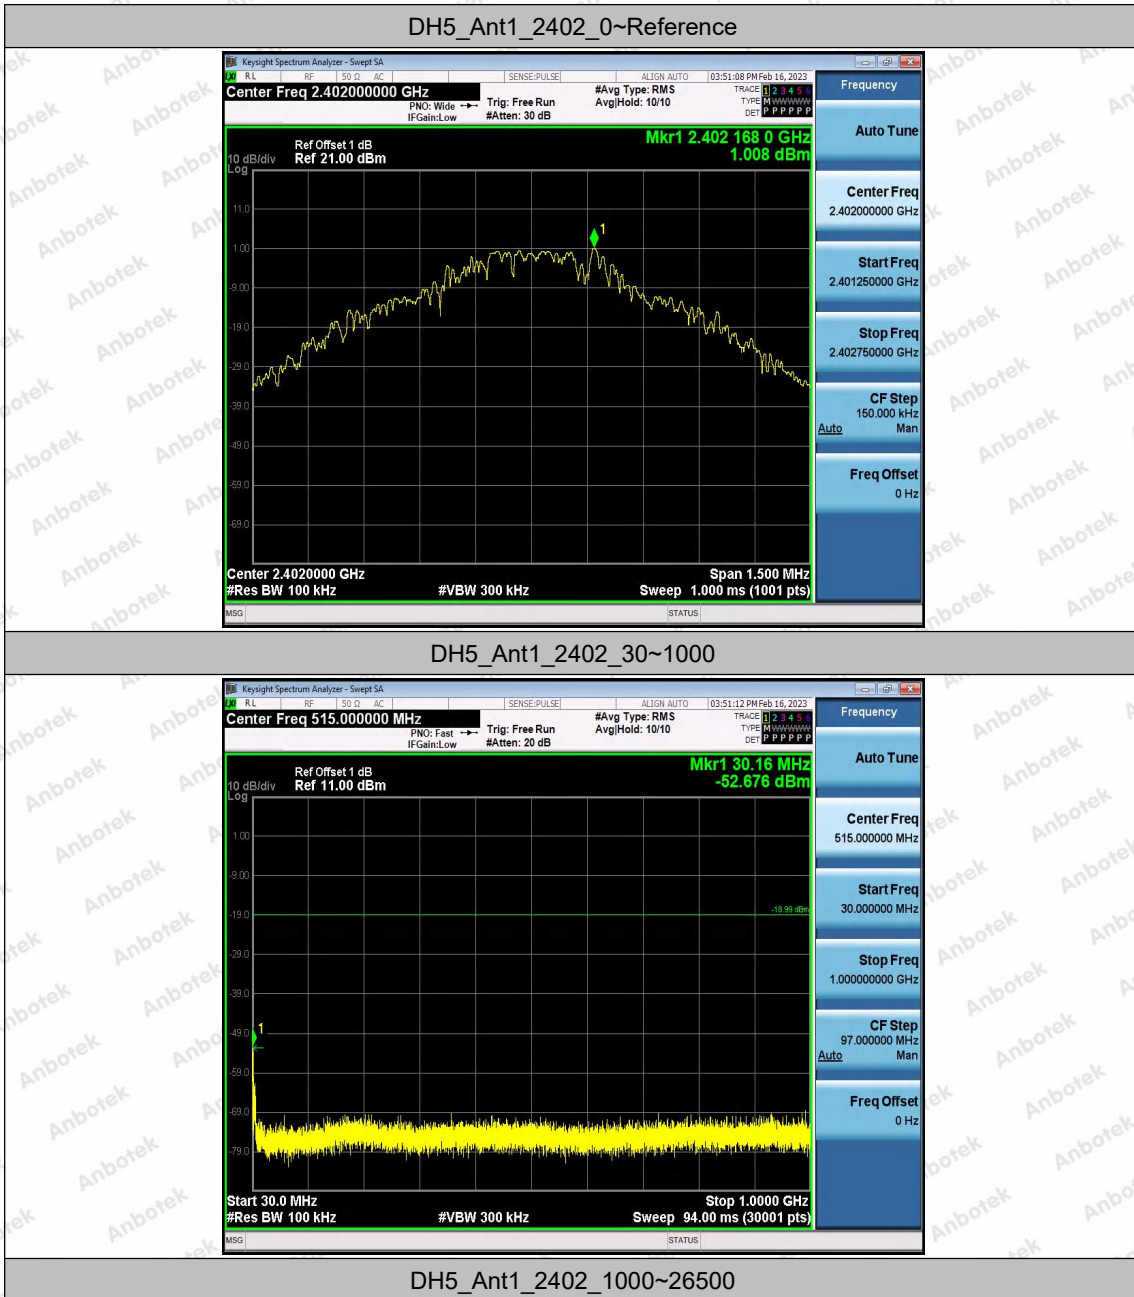

Test Graphs

Shenzhen Anbotek Compliance Laboratory Limited

Address: 1/F., Building D, Sogood Science and Technology Park, Sanwei Community, Hangcheng Street, Bao'an District, Shenzhen, Guangdong, China.
Tel: (86) 0755-26066440 Fax: (86) 0755-26014772 Email: service@anbotek.com

Hotline
400-003-0500
www.anbotek.com.cn