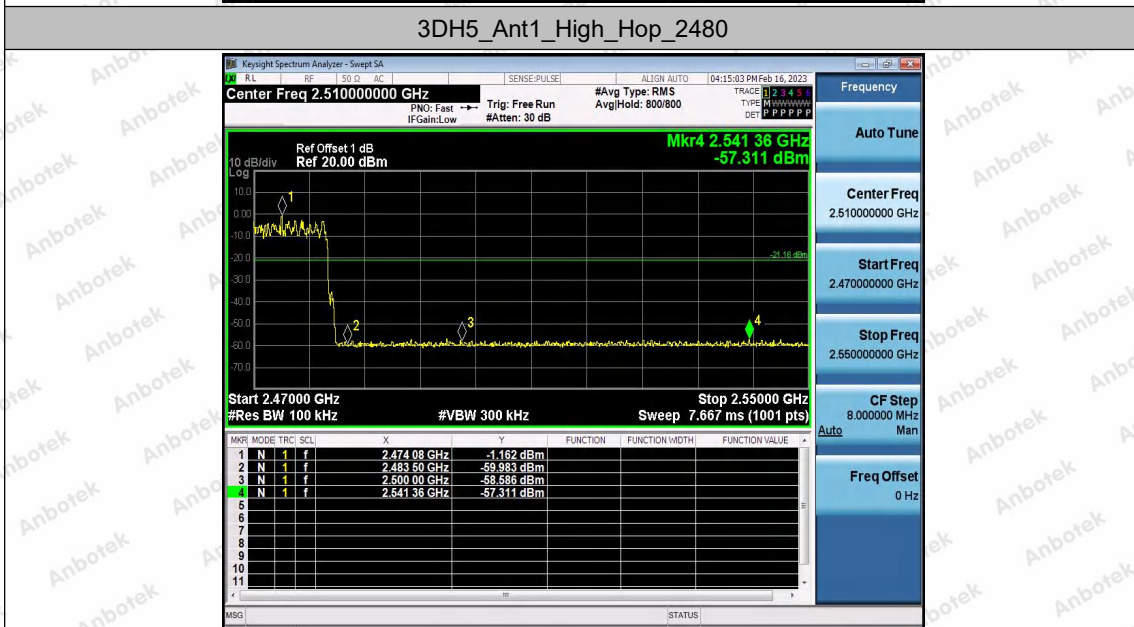

Shenzhen Anbotek Compliance Laboratory Limited

Address: 1/F., Building D, Sogood Science and Technology Park, Sanwei Community, Hangcheng Street, Bao'an District, Shenzhen, Guangdong, China.
Tel: (86) 0755-26066440 Fax: (86) 0755-26014772 Email: service@anbotek.com

Hotline 400-003-0500
www.anbotek.com.cn