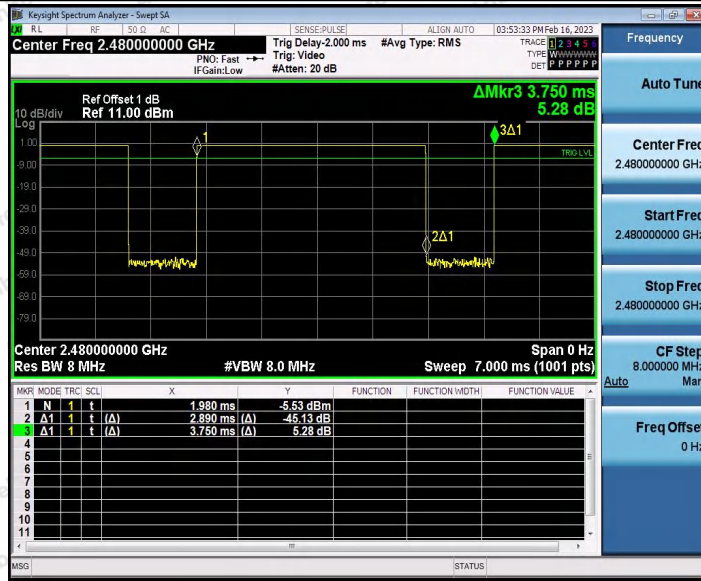

2DH5_Ant1_2402