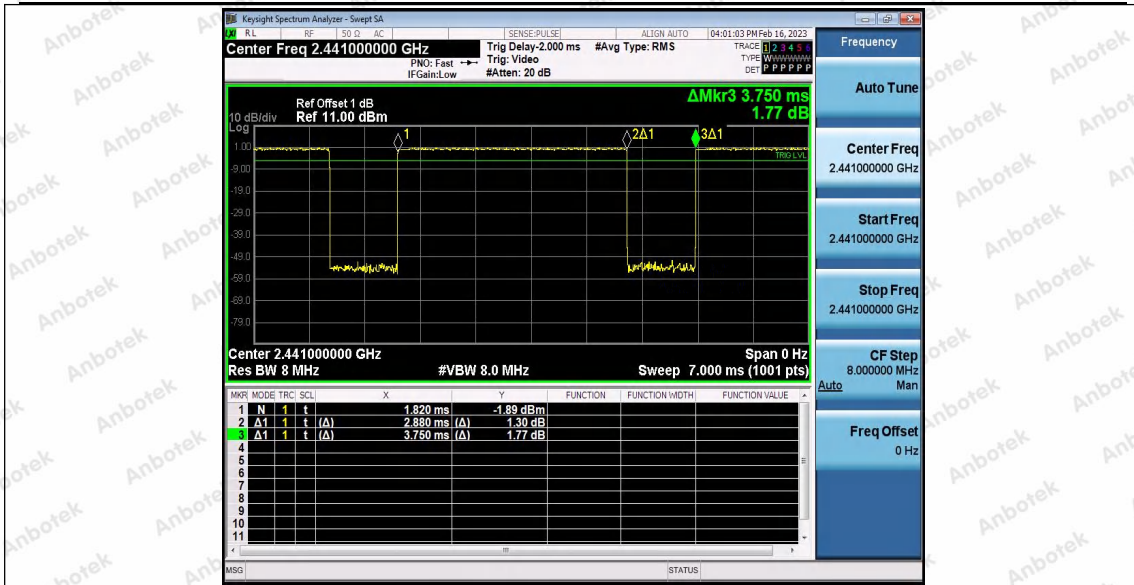

3DH5_Ant1_2480