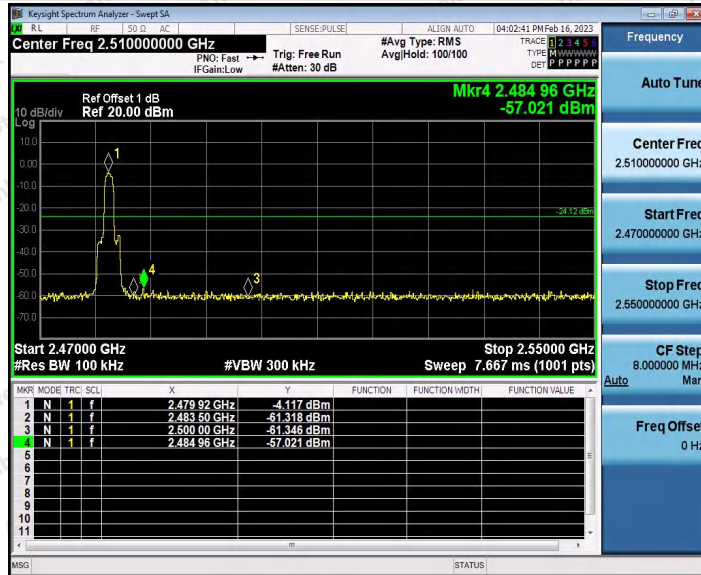

Shenzhen Anbotek Compliance Laboratory Limited

Address: 1/F., Building D, Sogood Science and Technology Park, Sanwei Community, Hangcheng Street, Bao'an District, Shenzhen, Guangdong, China.
Tel: (86) 0755-26066440 Fax: (86) 0755-26014772 Email: service@anbotek.com

Hotline 400-003-0500
www.anbotek.com.cn