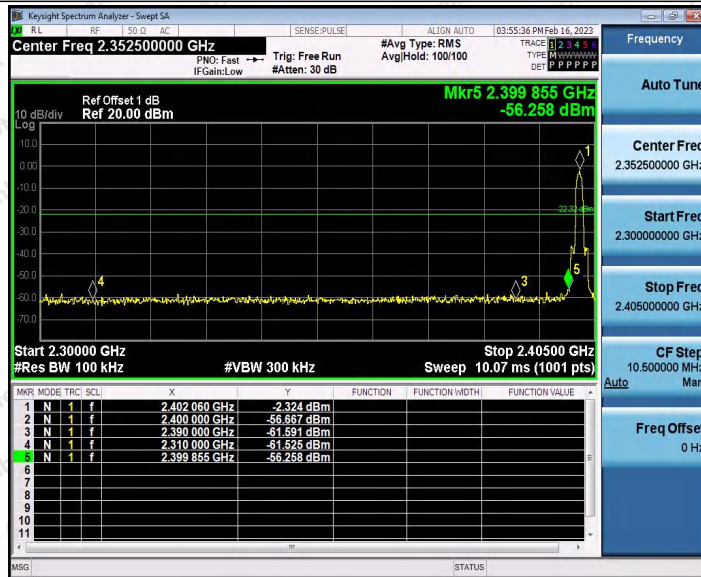

Shenzhen Anbotek Compliance Laboratory Limited

Address: 1/F., Building D, Sogood Science and Technology Park, Sanwei Community, Hangcheng Street, Bao'an District, Shenzhen, Guangdong, China.
Tel: (86) 0755-26066440 Fax: (86) 0755-26014772 Email: service@anbotek.com

Hotline 400-003-0500
www.anbotek.com.cn