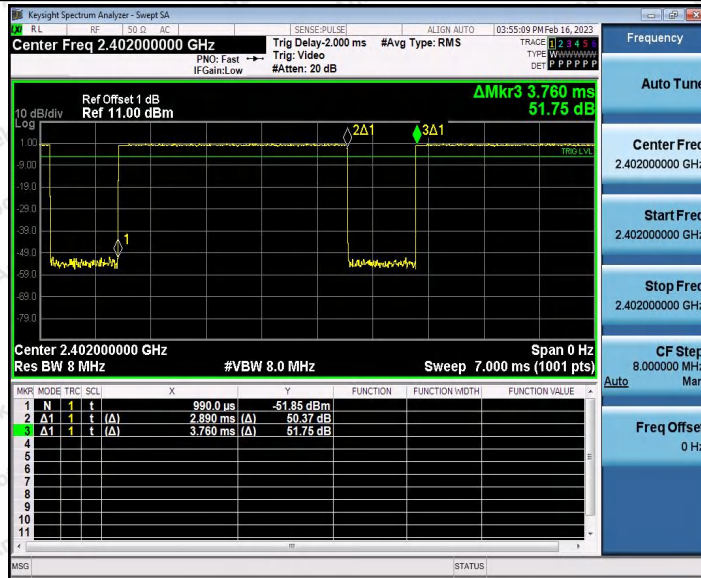

2DH5_Ant1_2441