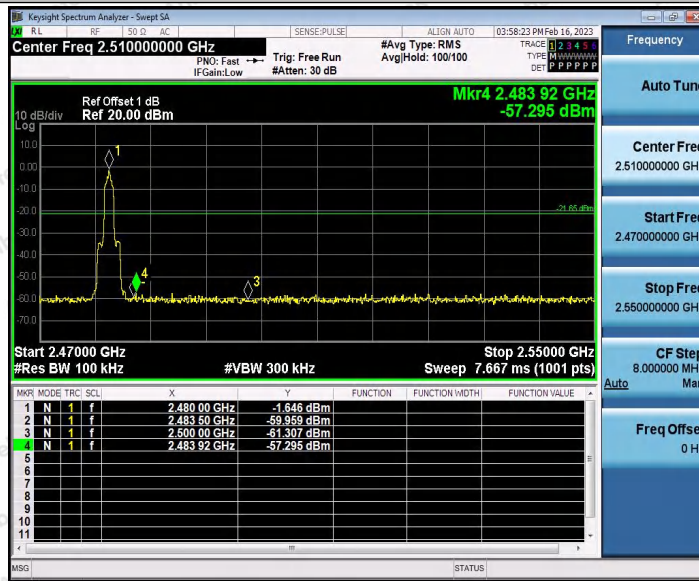

2DH5_Ant1_High_2480