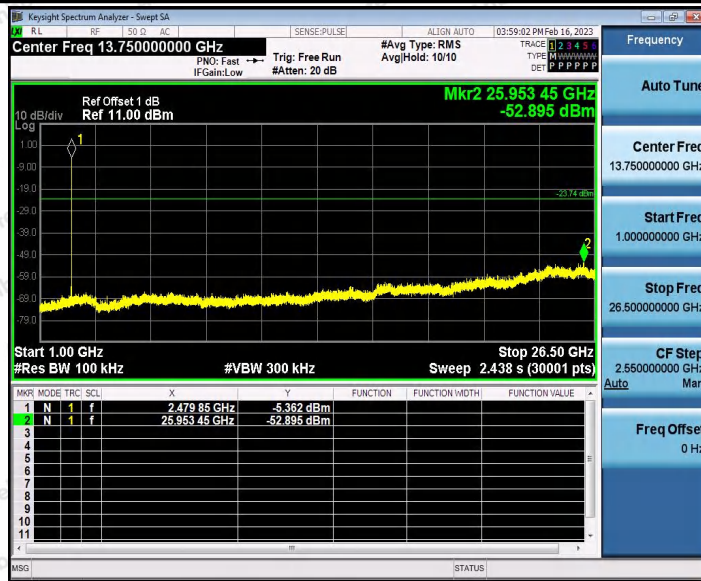

Shenzhen Anbotek Compliance Laboratory Limited

Address: 1/F., Building D, Sogood Science and Technology Park, Sanwei Community, Hangcheng Street, Bao'an District, Shenzhen, Guangdong, China.
Tel: (86) 0755-26066440 Fax: (86) 0755-26014772 Email: service@anbotek.com

Hotline 400-003-0500
www.anbotek.com.cn