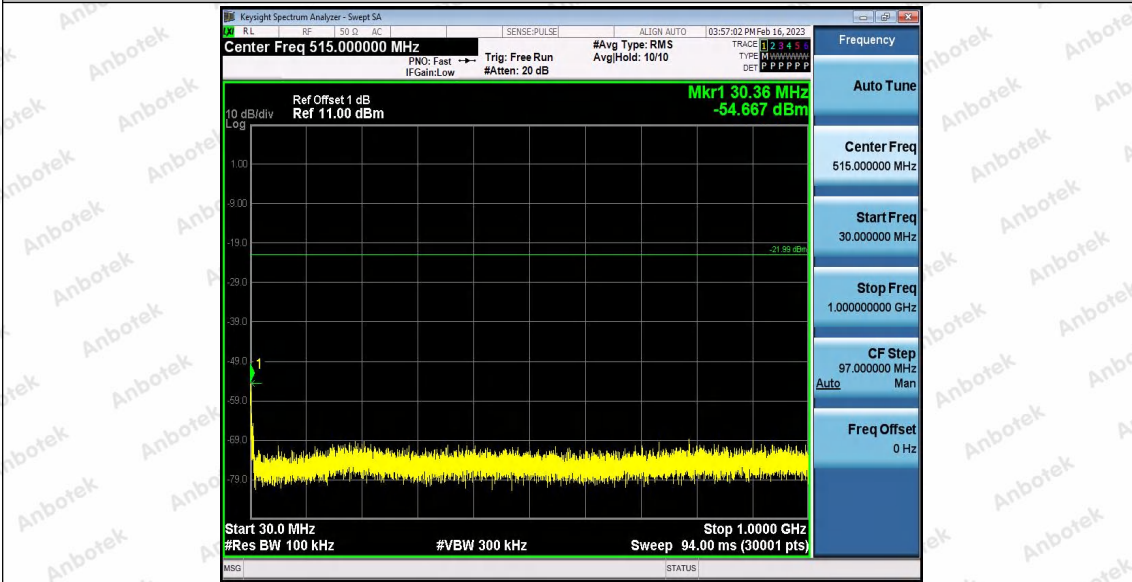

2DH5_Ant1_2441_30~1000