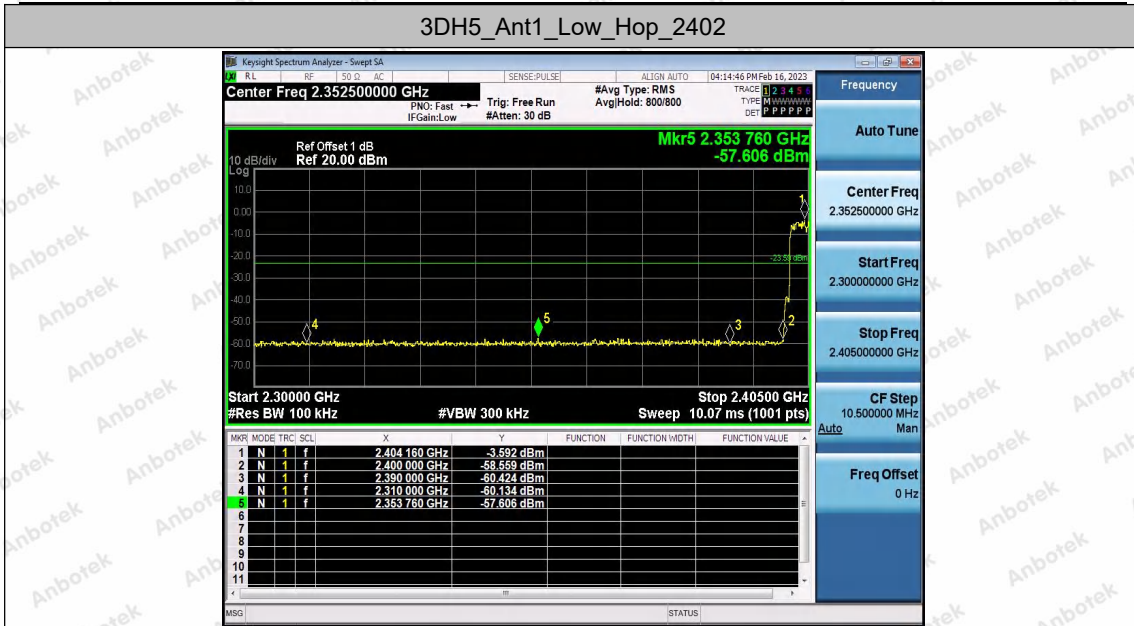

Shenzhen Anbotek Compliance Laboratory Limited

Address: 1/F., Building D, Sogood Science and Technology Park, Sanwei Community, Hangcheng Street, Bao'an District, Shenzhen, Guangdong, China.
Tel: (86) 0755-26066440 Fax: (86) 0755-26014772 Email: service@anbotek.com

Hotline 400-003-0500
www.anbotek.com.cn