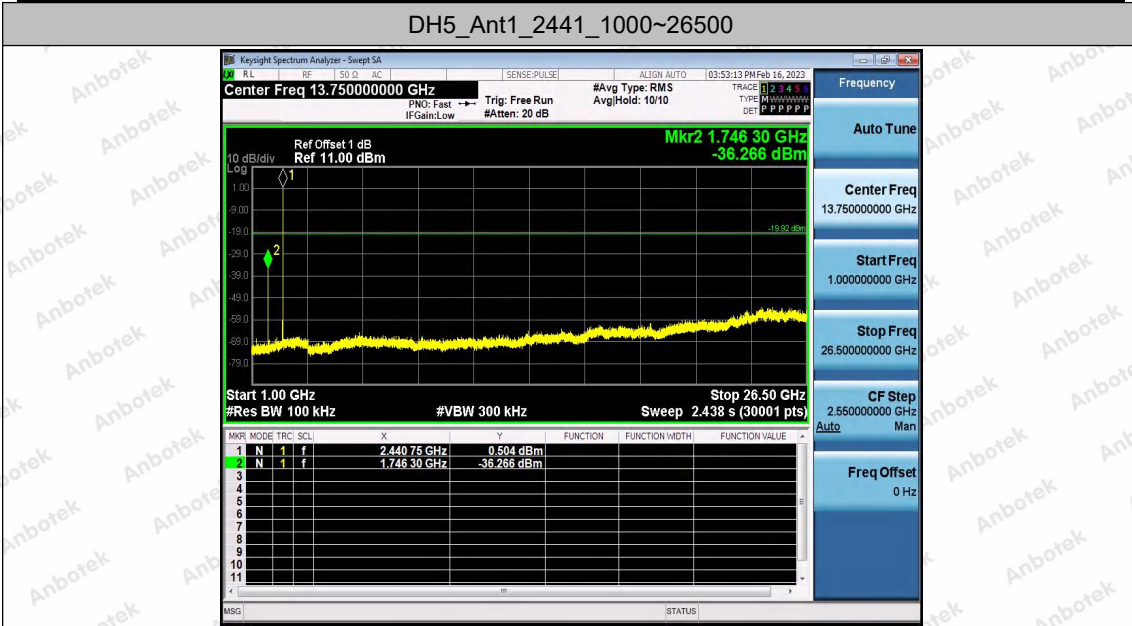

DH5_Ant1_2480_30~1000

Shenzhen Anbotek Compliance Laboratory Limited

Address: 1/F., Building D, Sogood Science and Technology Park, Sanwei Community, Hangcheng Street, Bao'an District, Shenzhen, Guangdong, China.
Tel: (86) 0755-26066440 Fax: (86) 0755-26014772 Email: service@anbotek.com

Hotline
400-003-0500
www.anbotek.com.cn