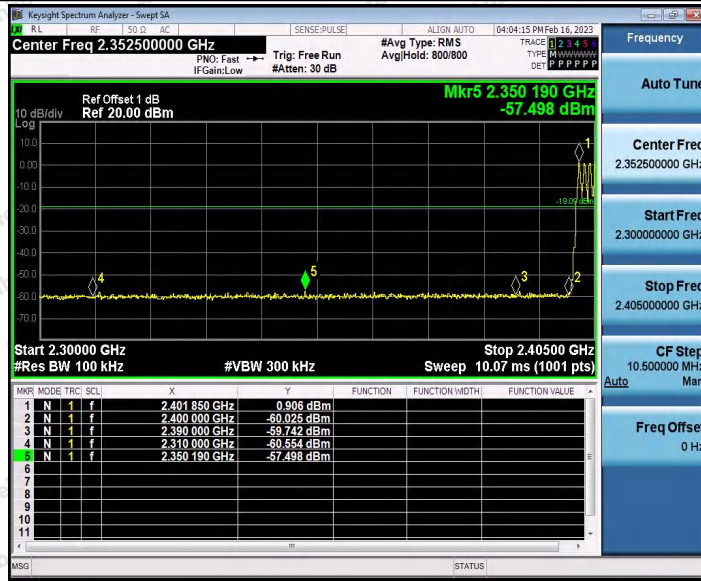

DH5_Ant1_High_Hop_2480