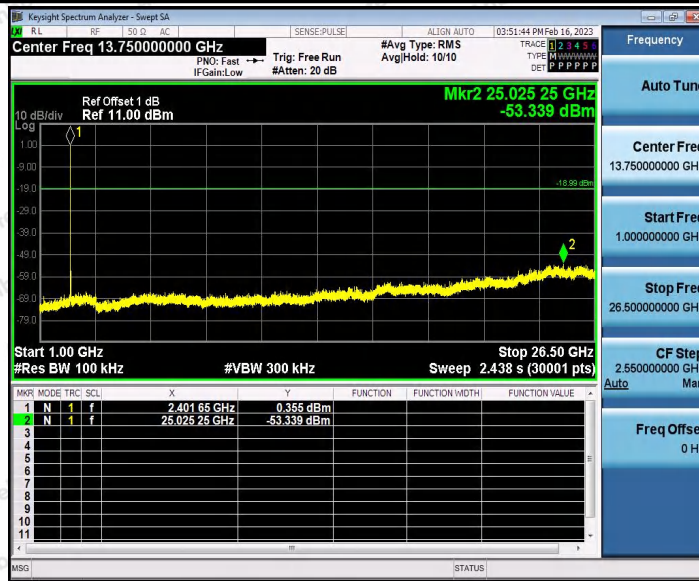

DH5_Ant1_2441_0~Reference