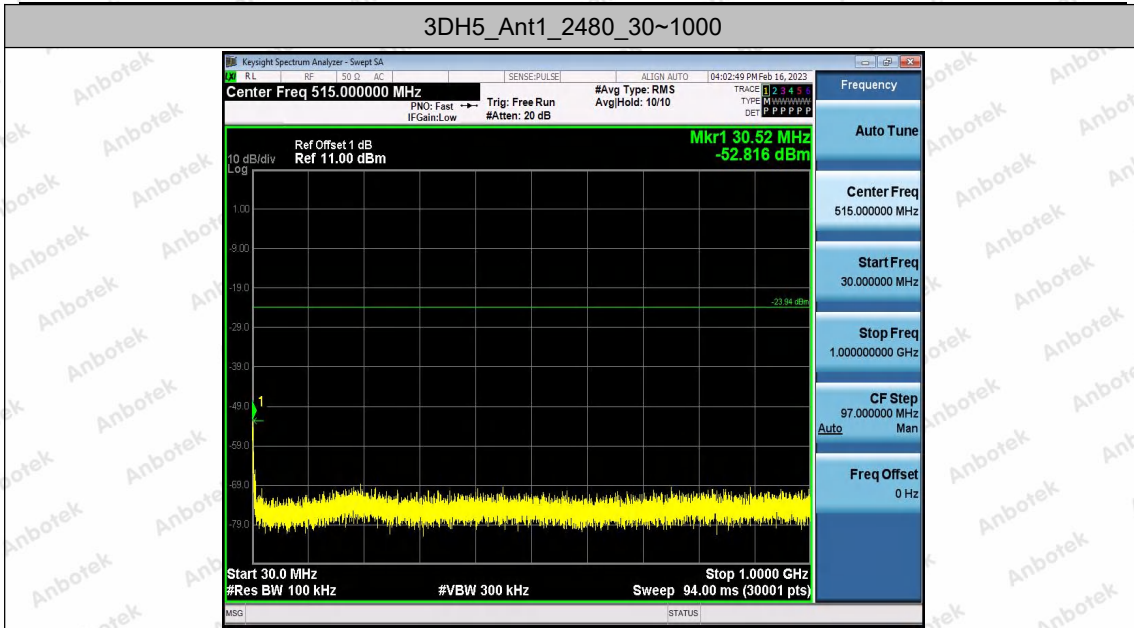

Shenzhen Anbotek Compliance Laboratory Limited

Address: 1/F., Building D, Sogood Science and Technology Park, Sanwei Community, Hangcheng Street, Bao'an District, Shenzhen, Guangdong, China.
Tel: (86) 0755-26066440 Fax: (86) 0755-26014772 Email: service@anbotek.com

Hotline 400-003-0500
www.anbotek.com.cn