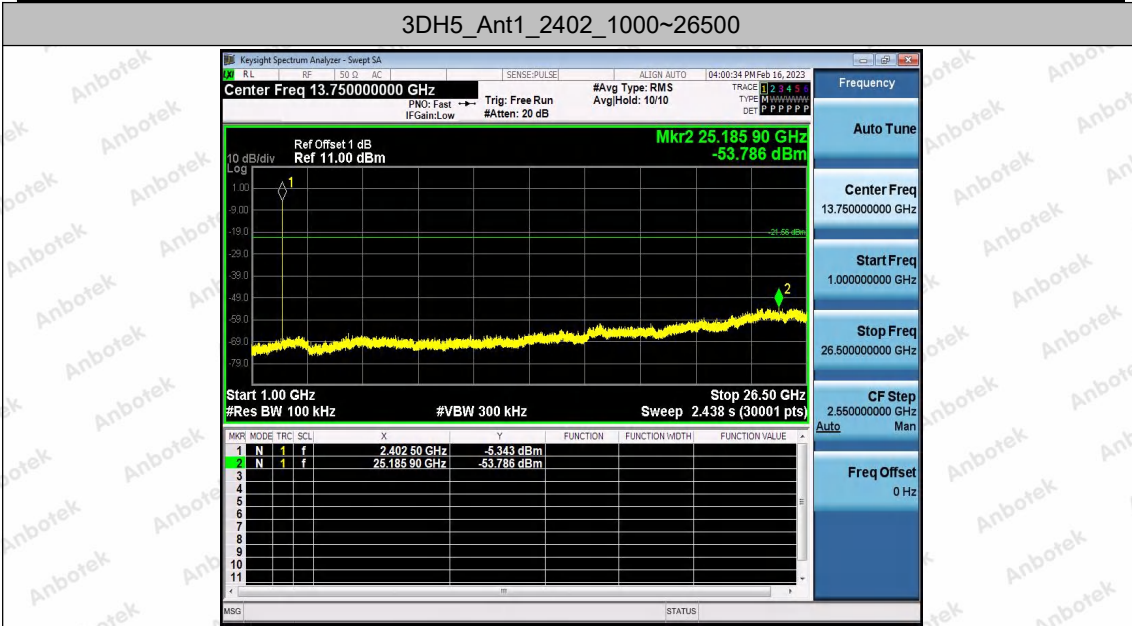

3DH5_Ant1_2441_30~1000

Shenzhen Anbotek Compliance Laboratory Limited

Address: 1/F., Building D, Sogood Science and Technology Park, Sanwei Community, Hangcheng Street, Bao'an District, Shenzhen, Guangdong, China.
Tel: (86) 0755-26066440 Fax: (86) 0755-26014772 Email: service@anbotek.com

Hotline
400-003-0500
www.anbotek.com.cn