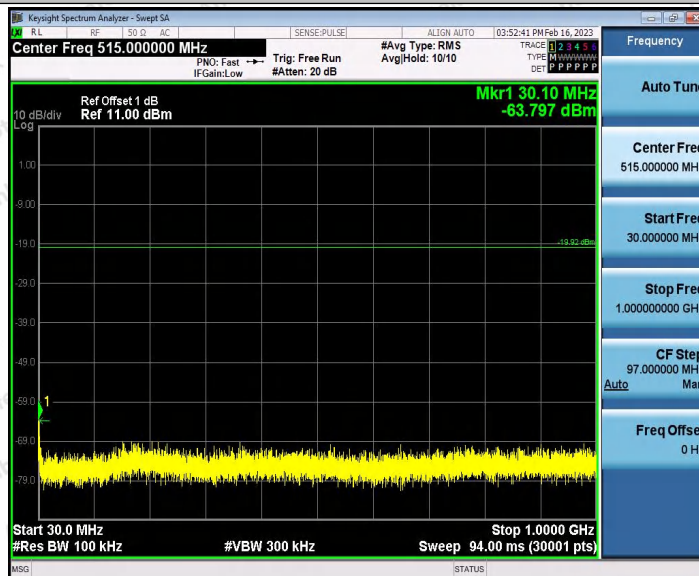

Shenzhen Anbotek Compliance Laboratory Limited

Address: 1/F., Building D, Sogood Science and Technology Park, Sanwei Community, Hangcheng Street, Bao'an District, Shenzhen, Guangdong, China.
Tel: (86) 0755-26066440 Fax: (86) 0755-26014772 Email: service@anbotek.com

Hotline 400-003-0500
www.anbotek.com.cn