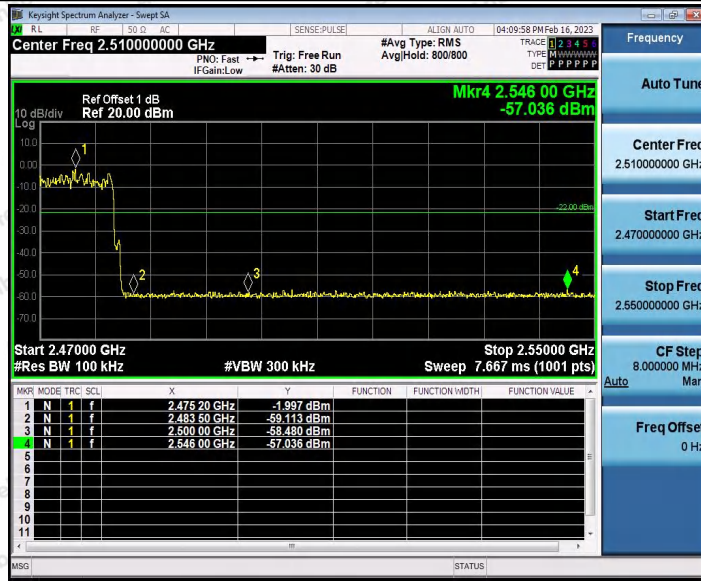

3DH5_Ant1_Low_2402