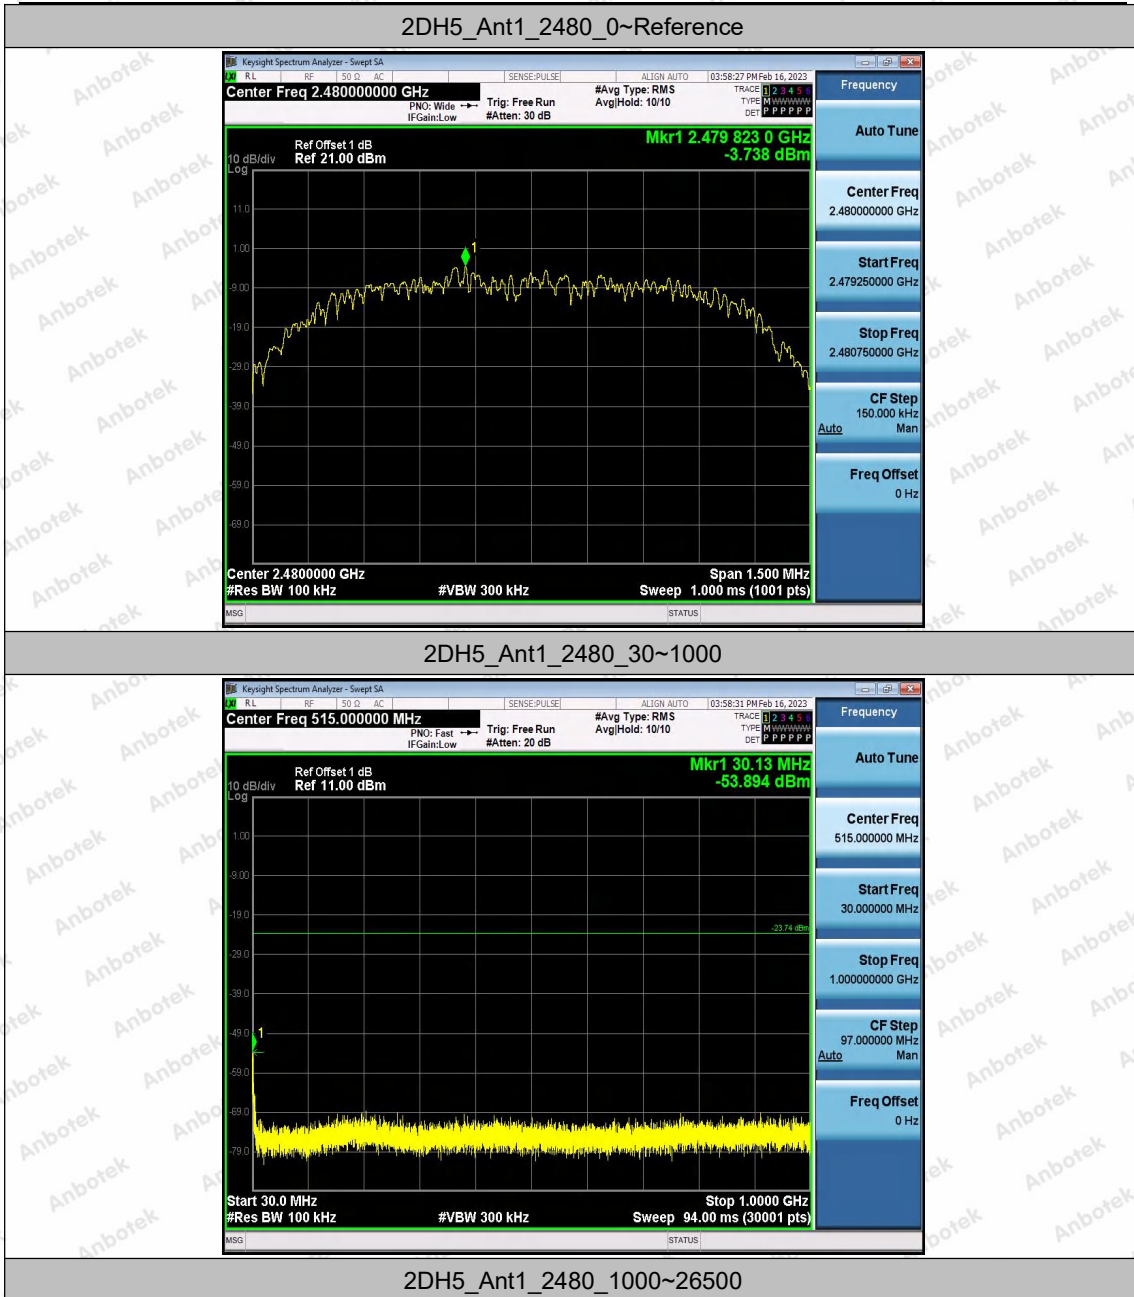

Shenzhen Anbotek Compliance Laboratory Limited

Address: 1/F., Building D, Sogood Science and Technology Park, Sanwei Community, Hangcheng Street, Bao'an District, Shenzhen, Guangdong, China.
Tel: (86) 0755-26066440 Fax: (86) 0755-26014772 Email: service@anbotek.com

Hotline 400-003-0500
www.anbotek.com.cn