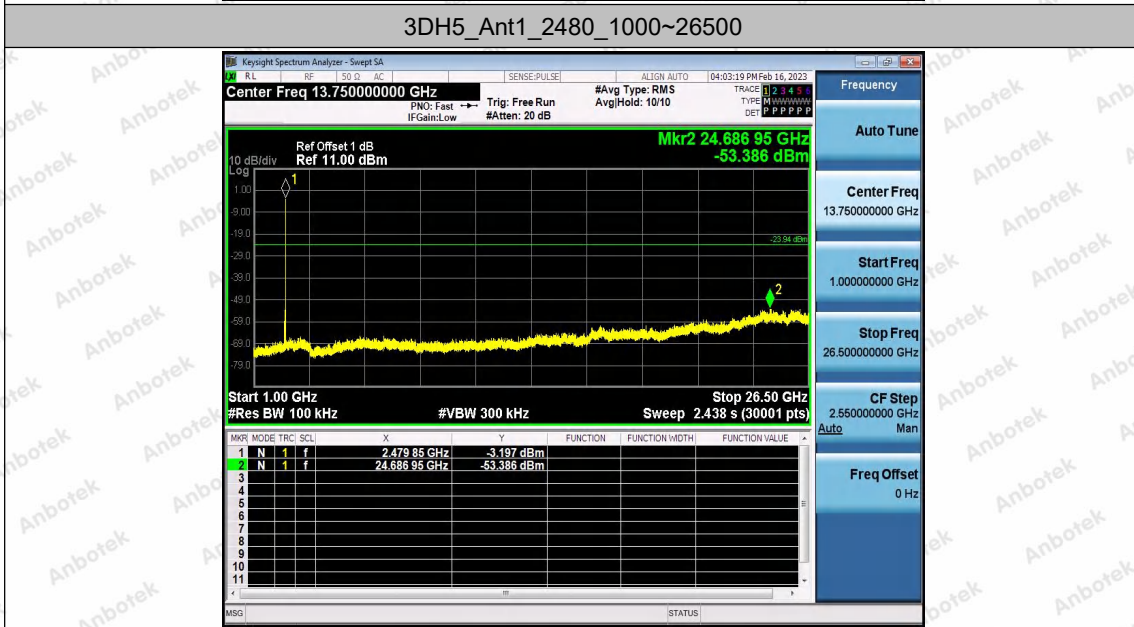

Shenzhen Anbotek Compliance Laboratory Limited

Address: 1/F., Building D, Sogood Science and Technology Park, Sanwei Community, Hangcheng Street, Bao'an District, Shenzhen, Guangdong, China.
Tel: (86) 0755-26066440 Fax: (86) 0755-26014772 Email: service@anbotek.com

Hotline 400-003-0500
www.anbotek.com.cn