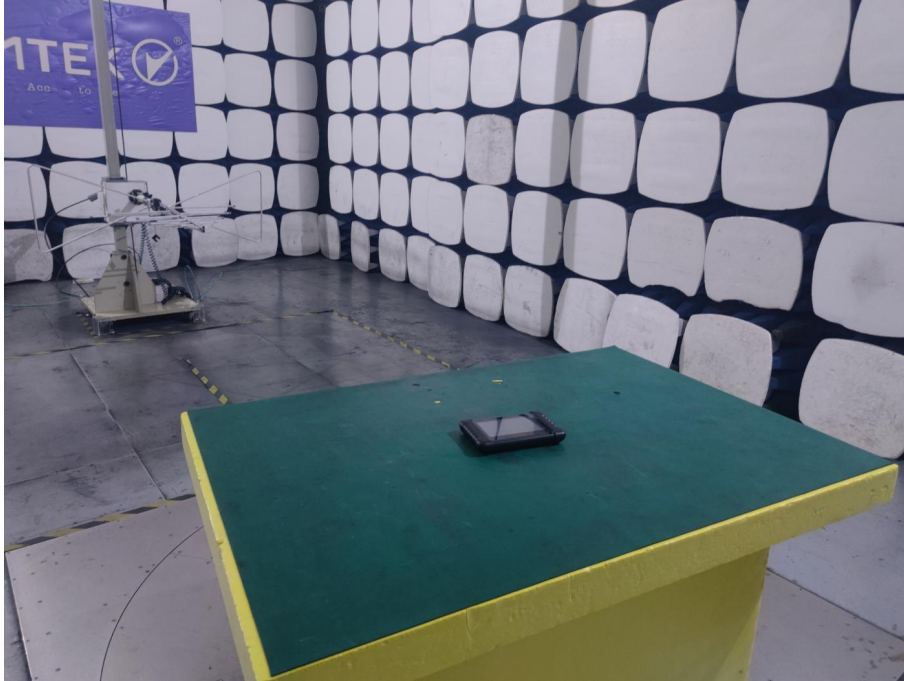

TEST SETUP PHOTOS

1.1. Photos of Radiation Emission Measurement

Spurious Emission Test Setup (30MHz-1GHz)

Spurious Emission Test Setup (Above 1GHz)

1.2. Conducted Emission Test

----- The End -----