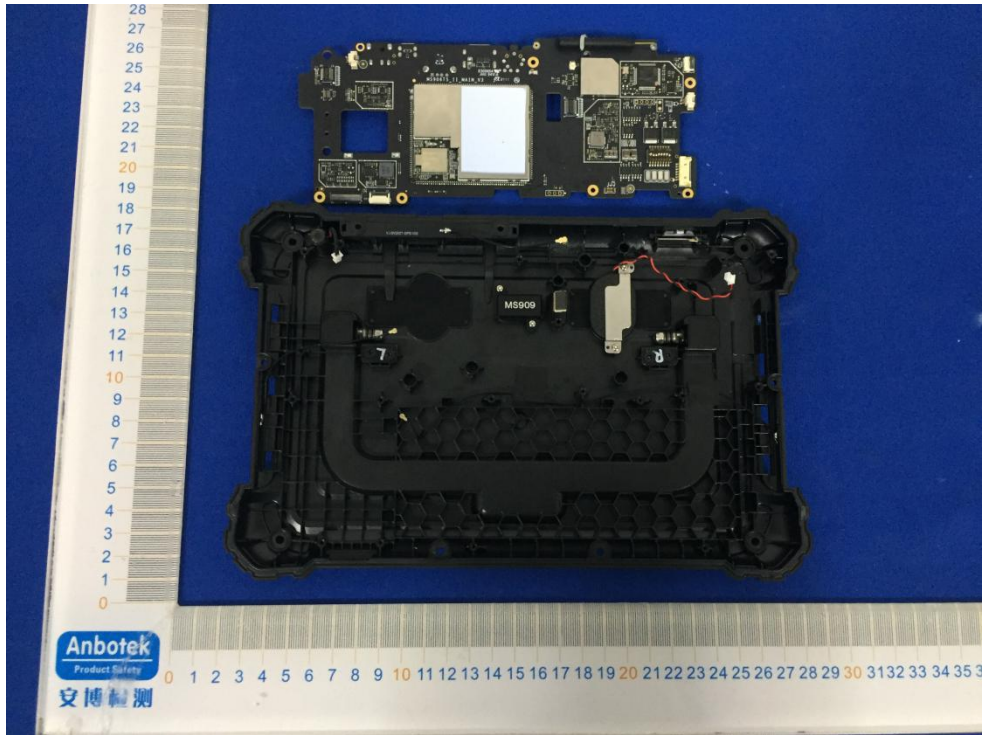

FCC ID: WQ8-MS906PRO-TS

315MHz&433.92MHz&125KHz ANT

BDR+EDR Module

BDR+EDR ANT

GPS RX ANT

WIFI ANT 1

WIFI ANT 2