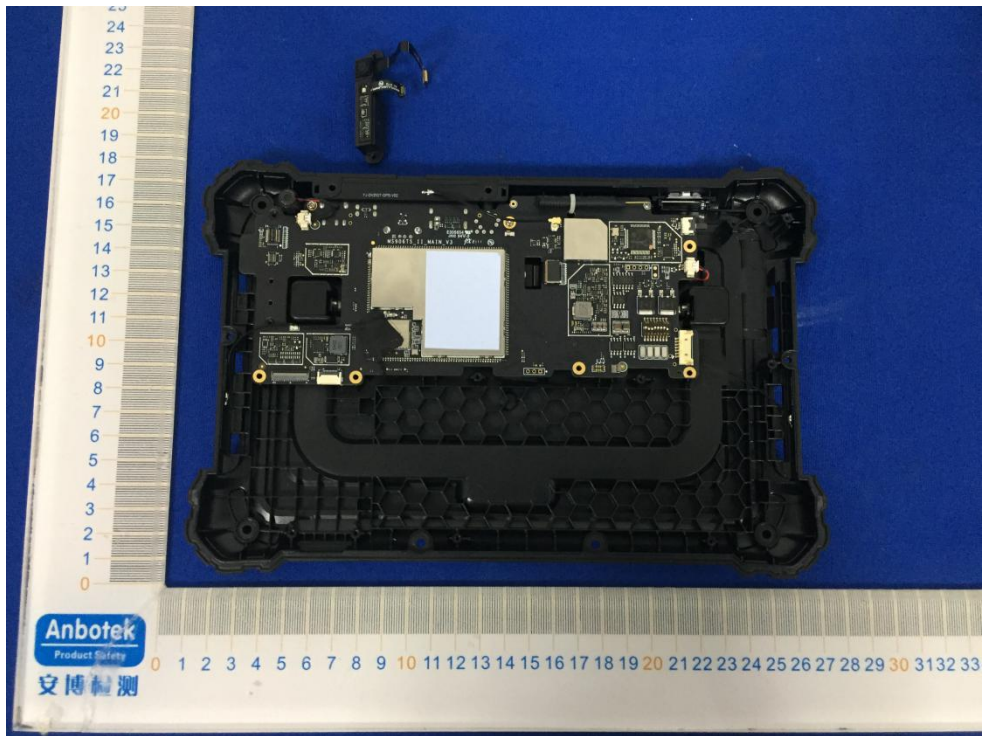

FCC ID: WQ8-MS906PRO-TS

315MHz&433.92MHz&125KHz ANT

BDR+EDR Module

BDR+EDR ANT

GPS RX ANT

WIFI ANT 1

WIFI ANT 2