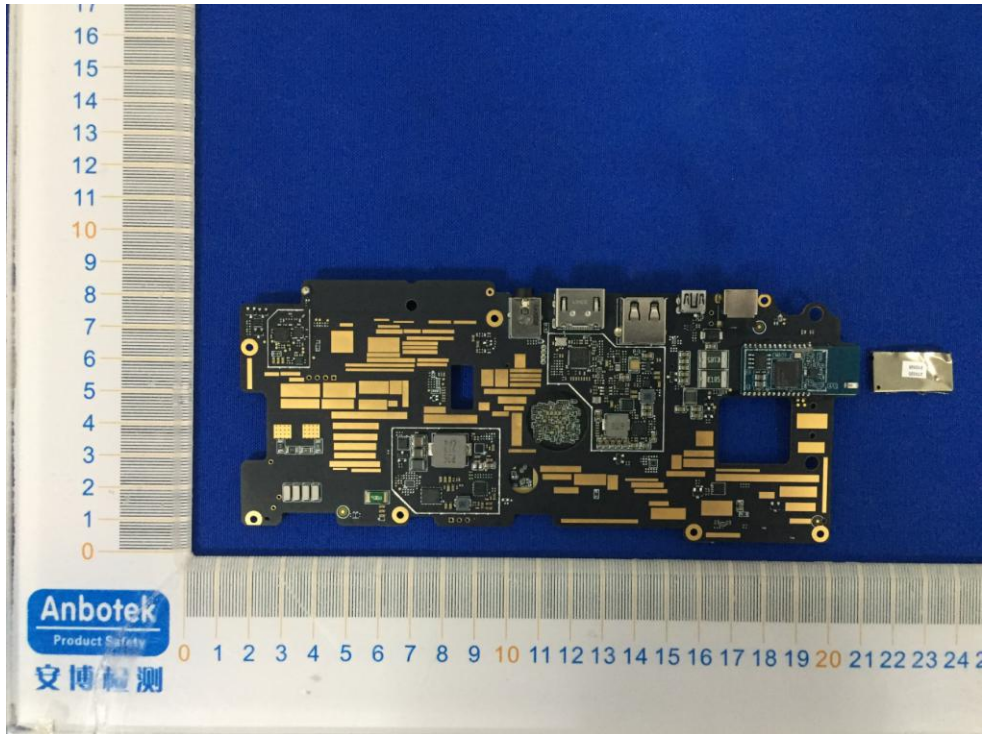

FCC ID: WQ8-MS906PRO-TS

315MHz&433.92MHz&125KHz ANT

BDR+EDR Module

BDR+EDR ANT

GPS RX ANT

WIFI ANT 1

WIFI ANT 2