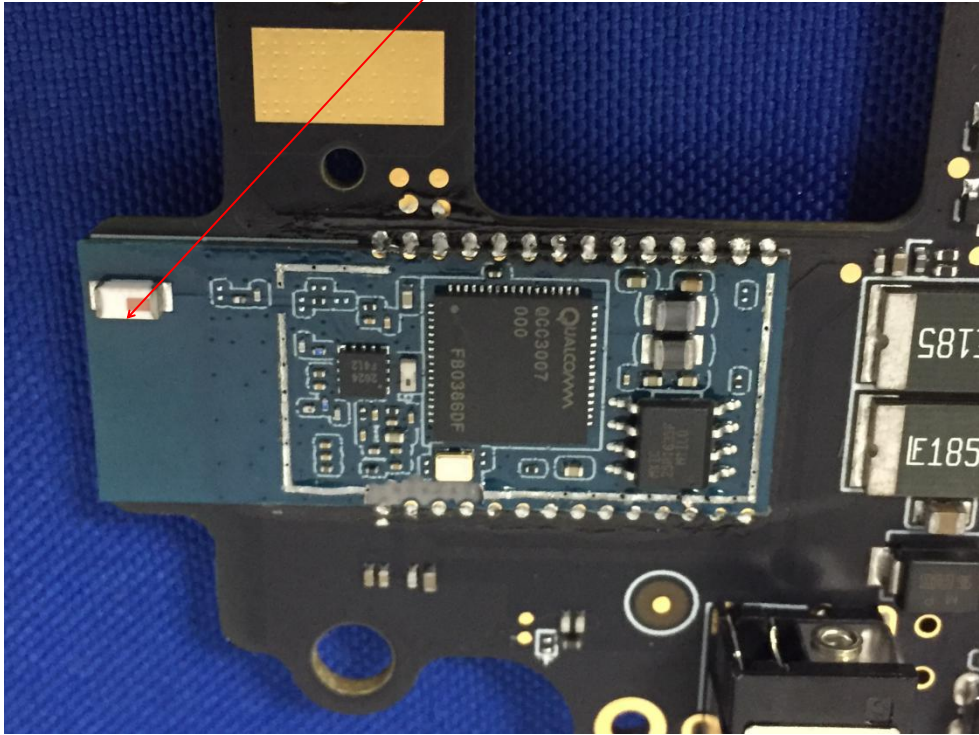

FCC ID: WQ8-MS906PRO-TS

315MHz&433.92MHz&125KHz ANT

BDR+EDR Module

BDR+EDR ANT

GPS RX ANT

WIFI ANT 1

WIFI ANT 2