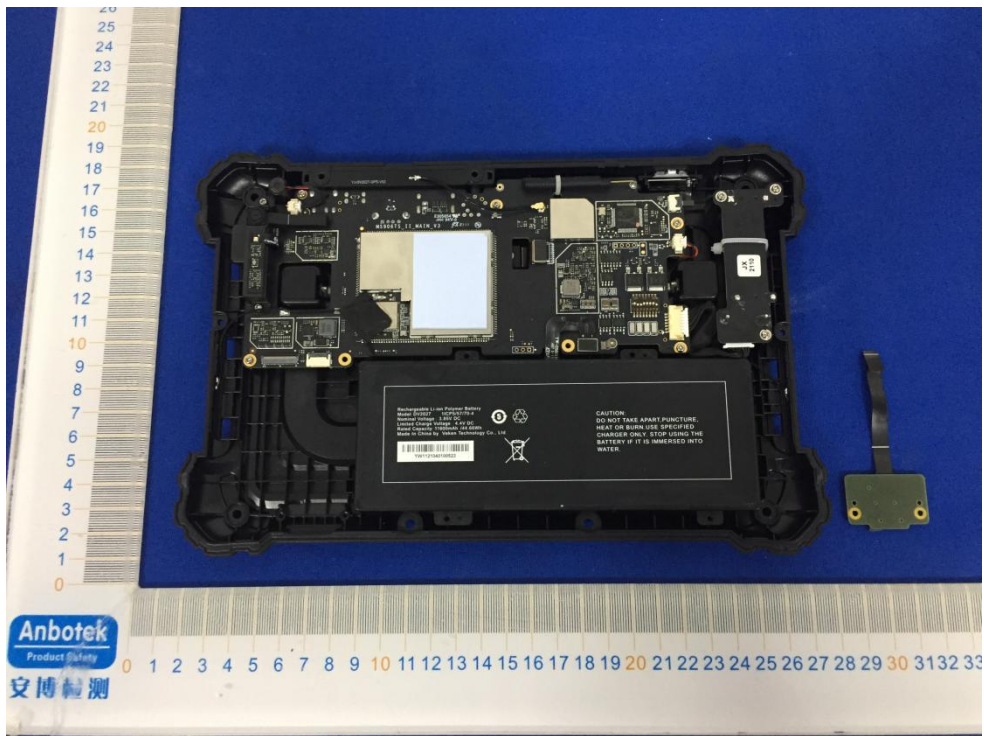

FCC ID: WQ8-MS906PRO-TS

315MHz&433.92MHz&125KHz ANT

BDR+EDR Module

BDR+EDR ANT

GPS RX ANT

WIFI ANT 1

WIFI ANT 2