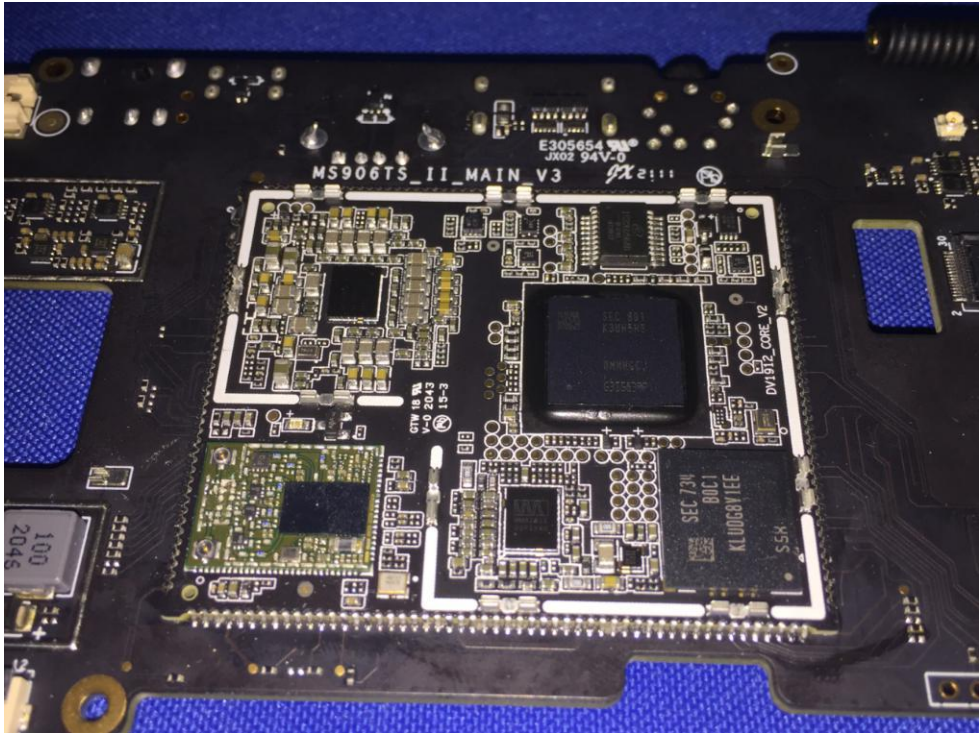

FCC ID: WQ8-MS906PRO-TS

315MHz&433.92MHz&125KHz ANT

BDR+EDR Module

BDR+EDR ANT

GPS RX ANT

WIFI ANT 1

WIFI ANT 2