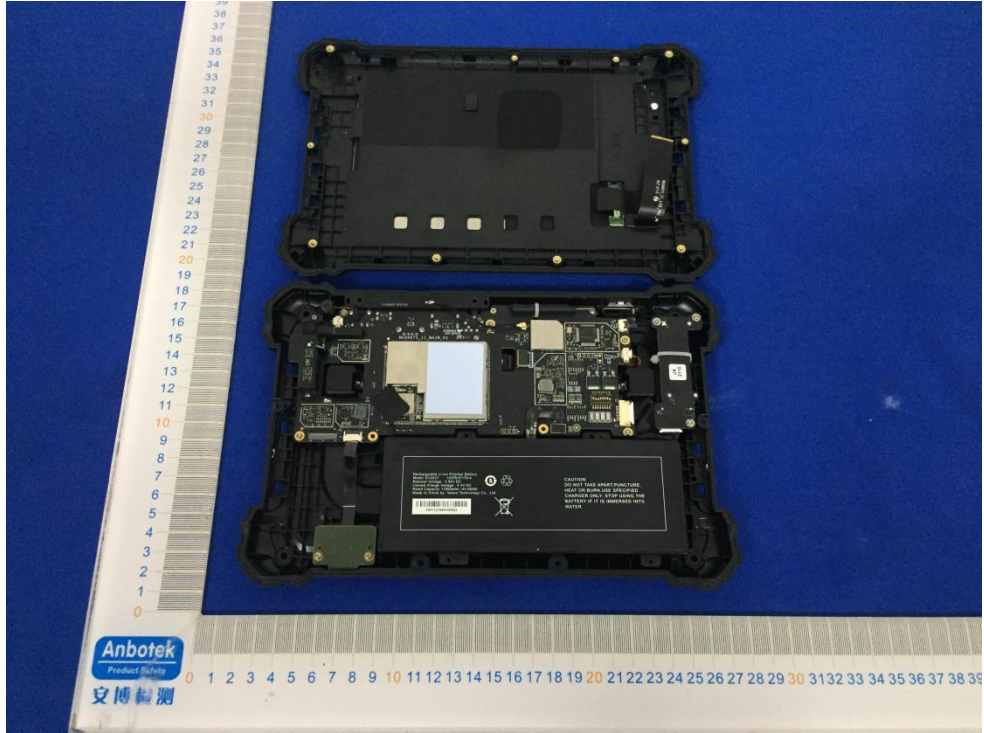

FCC ID: WQ8-MS906PRO-TS

315MHz&433.92MHz&125KHz ANT

BDR+EDR Module

BDR+EDR ANT

GPS RX ANT

WIFI ANT 1

WIFI ANT 2