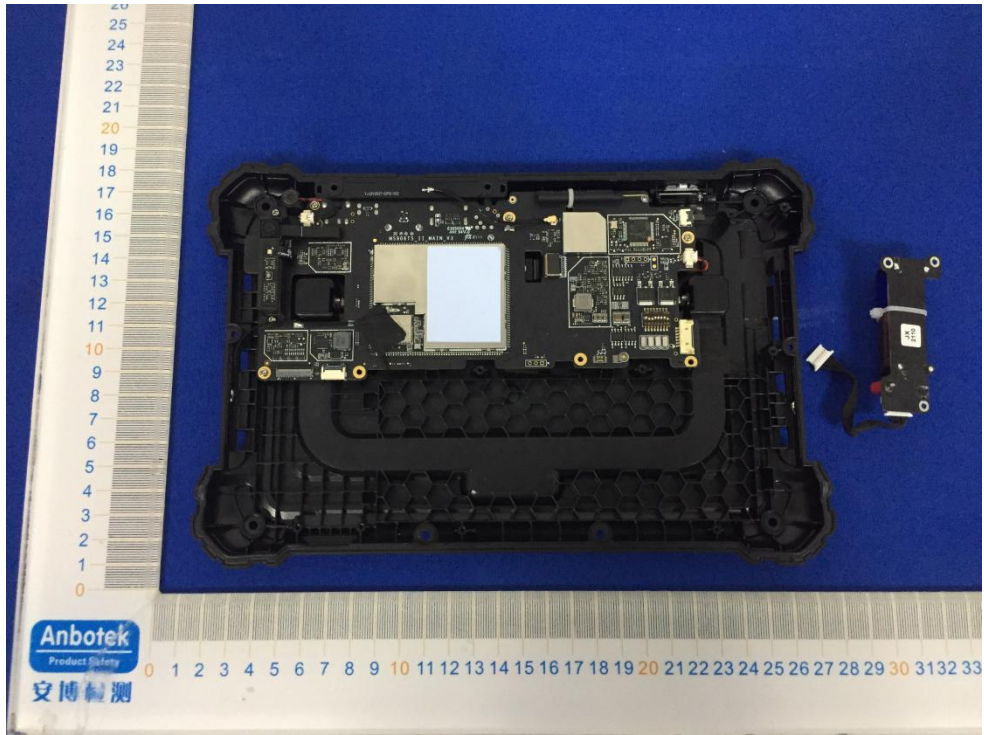

FCC ID: WQ8-MS906PRO-TS

315MHz&433.92MHz&125KHz ANT

BDR+EDR Module

BDR+EDR ANT

GPS RX ANT

WIFI ANT 1

WIFI ANT 2