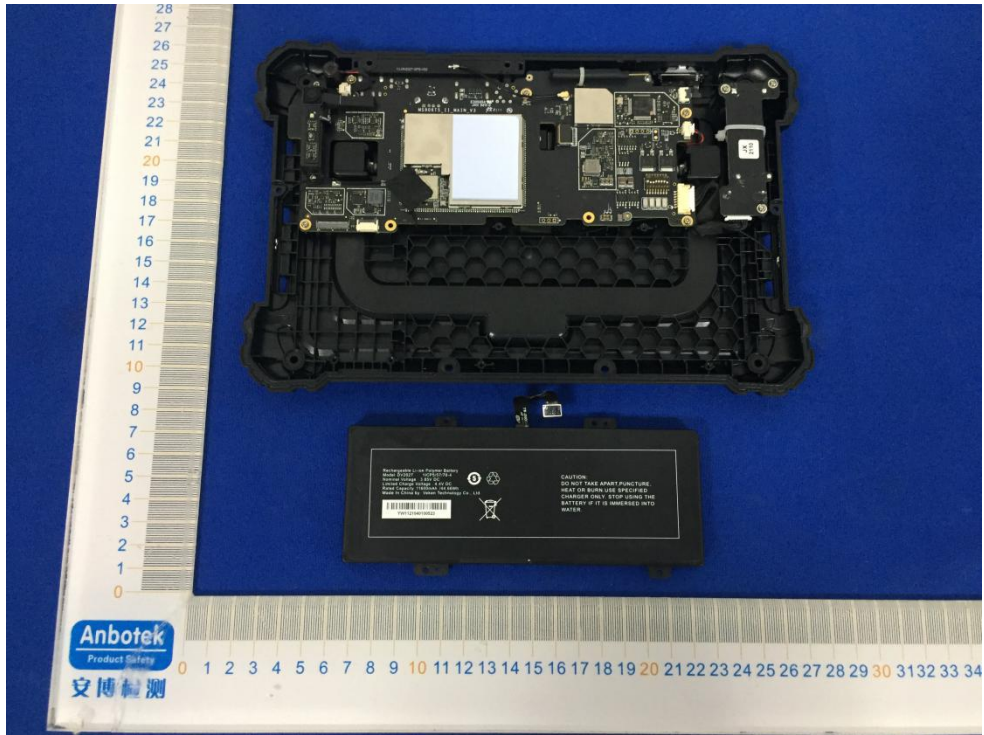

FCC ID: WQ8-MS906PRO-TS

315MHz&433.92MHz&125KHz ANT

BDR+EDR Module

BDR+EDR ANT

GPS RX ANT

WIFI ANT 1

WIFI ANT 2