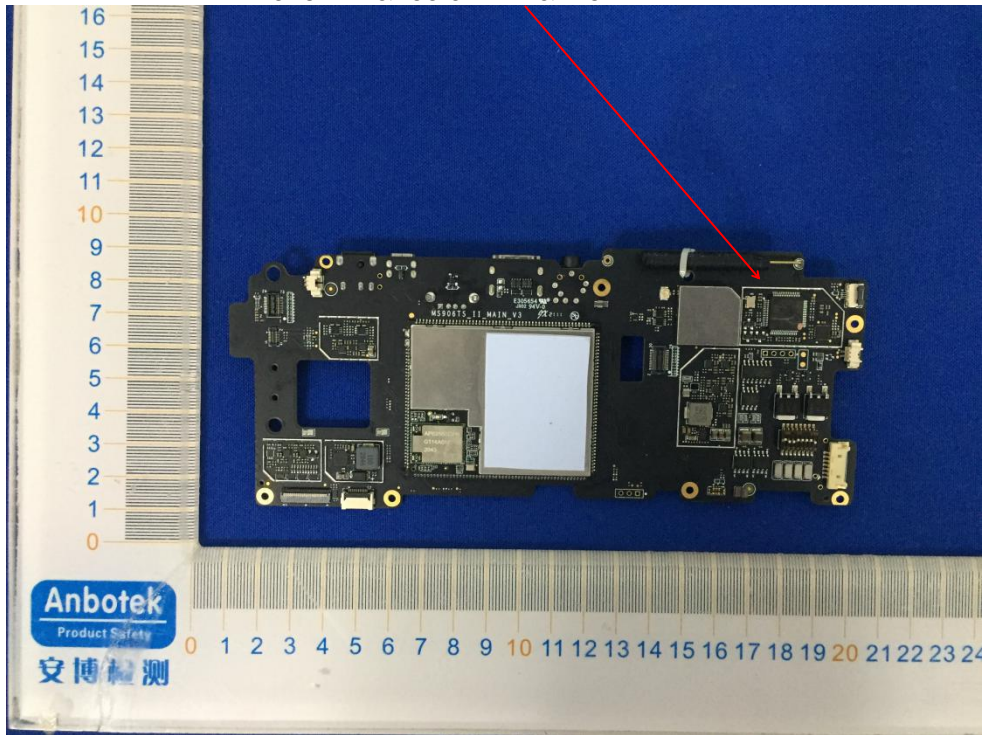

FCC ID: WQ8-MS906PRO-TS

315MHz&433.92MHz&125KHz ANT

BDR+EDR Module

BDR+EDR ANT

GPS RX ANT

WIFI ANT 1

WIFI ANT 2