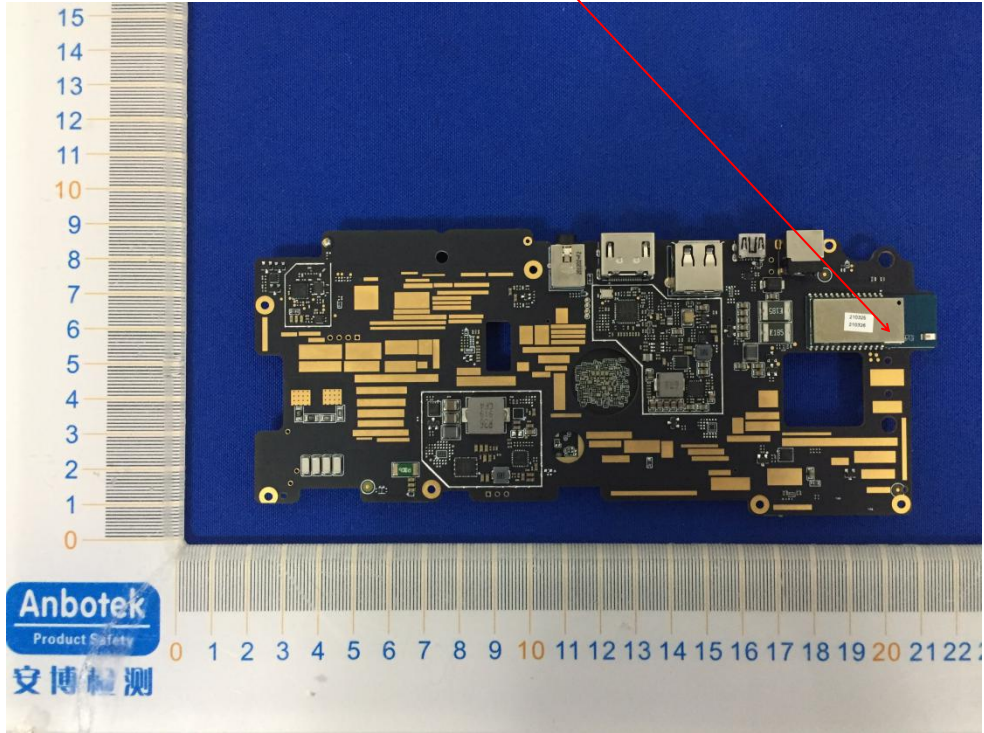

FCC ID: WQ8-MS906PRO-TS

315MHz&433.92MHz&125KHz ANT

BDR+EDR Module

BDR+EDR ANT

GPS RX ANT

WIFI ANT 1

WIFI ANT 2