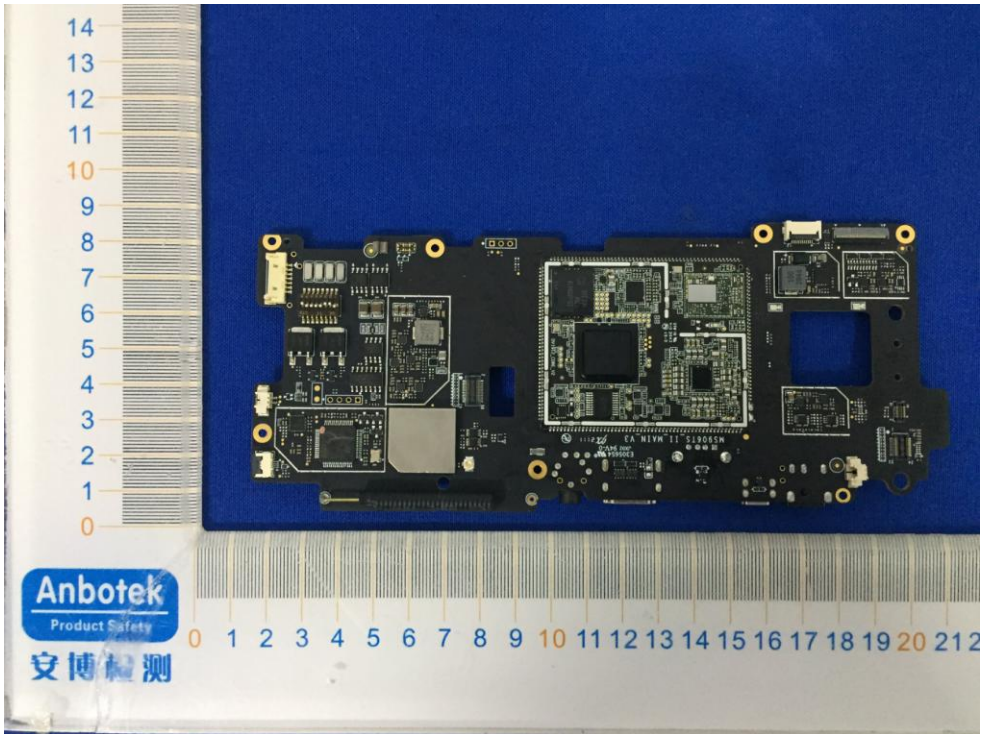

FCC ID: WQ8-MS906PRO-TS

315MHz&433.92MHz&125KHz ANT

BDR+EDR Module

BDR+EDR ANT

GPS RX ANT

WIFI ANT 1

WIFI ANT 2