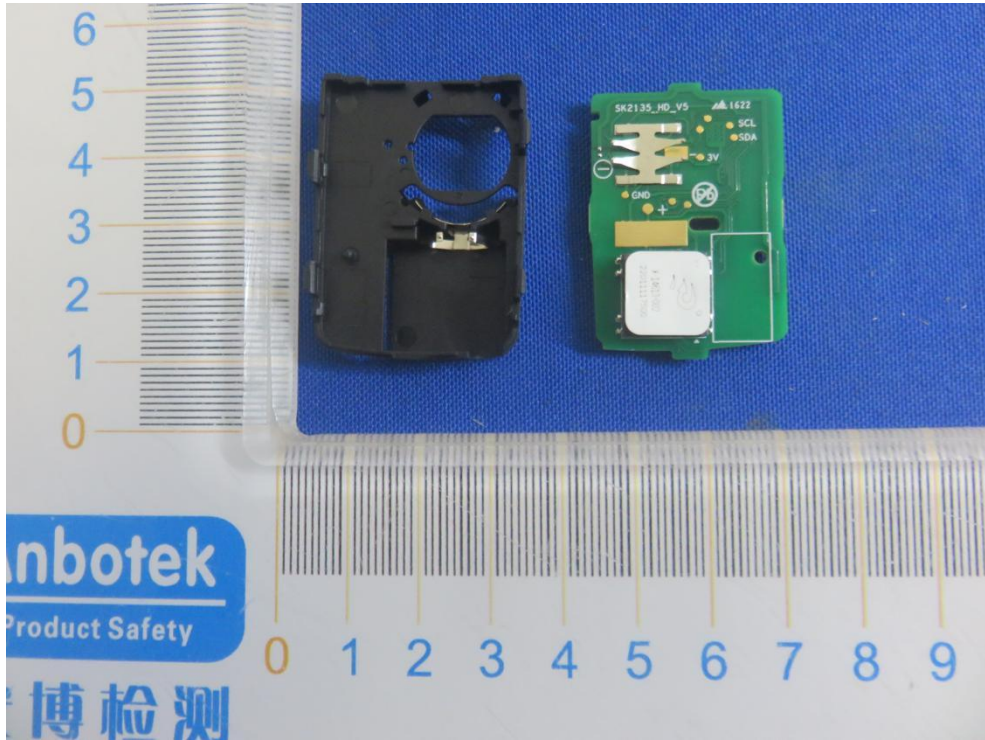

FCC ID:WQ8-IKEYHD005AL

IKEYHD005AL:

ANT

IKEYHD004AL:

ANT

IKEYHD004BL:

ANT

CR2032