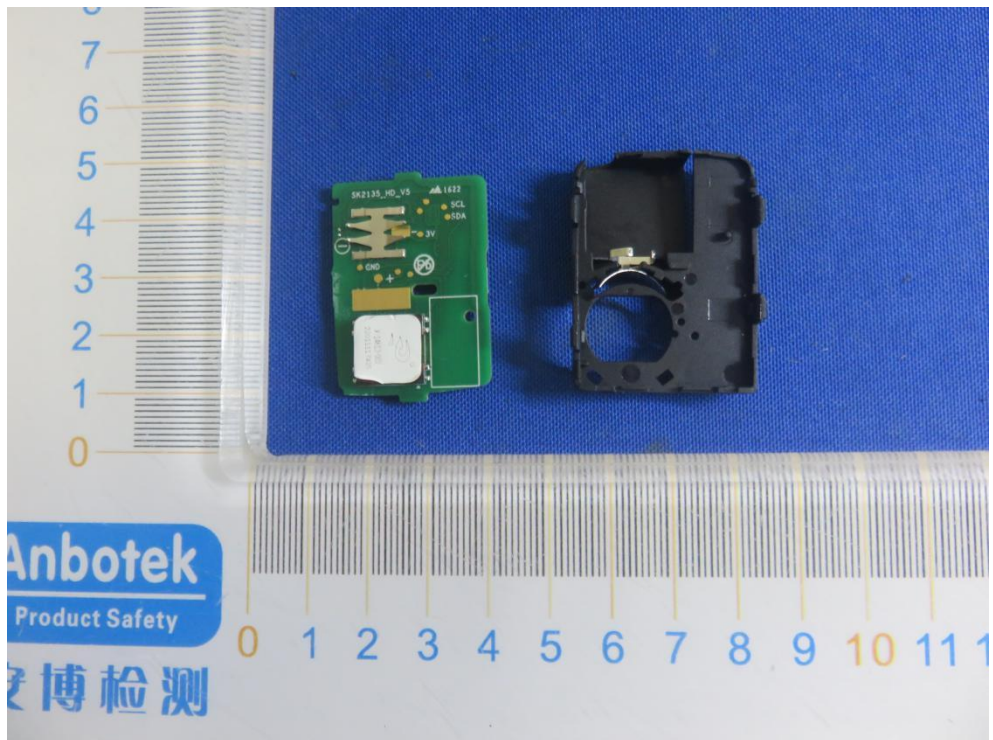

FCC ID:WQ8-IKEYHD005AL

IKEYHD005AL:

ANT

IKEYHD004AL:

ANT

IKEYHD004BL:

ANT

CR2032

3V

Maxell Asia Product

MADE IN CHINA