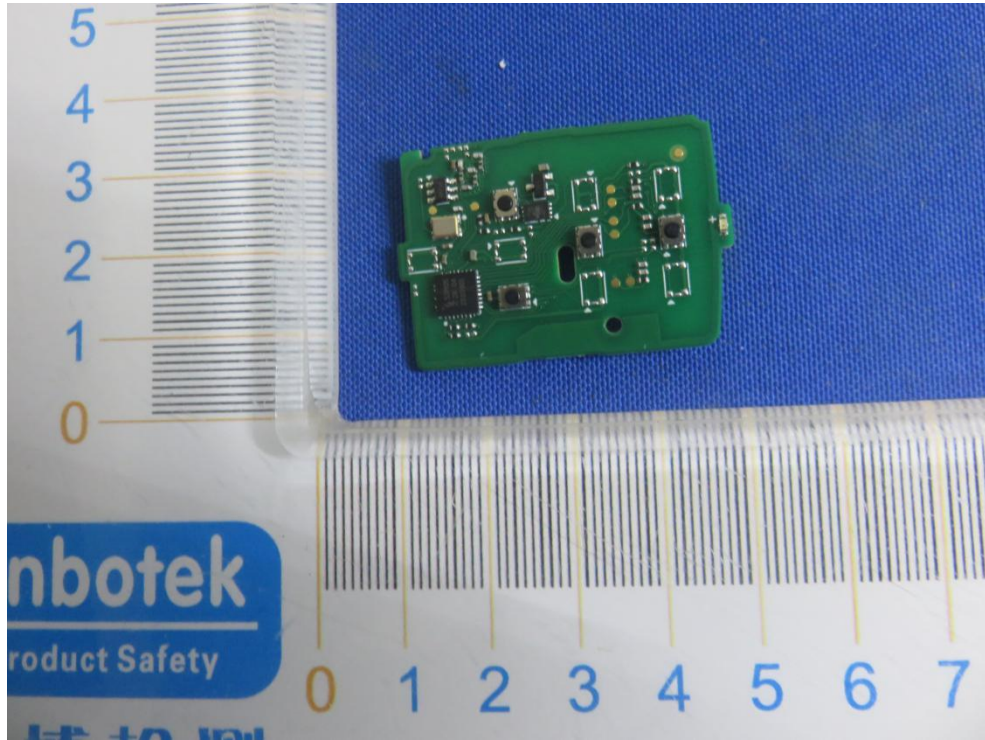

FCC ID:WQ8-IKEYHD005AL

IKEYHD005AL:

ANT

IKEYHD004AL:

ANT

IKEYHD004BL:

ANT

CR2032