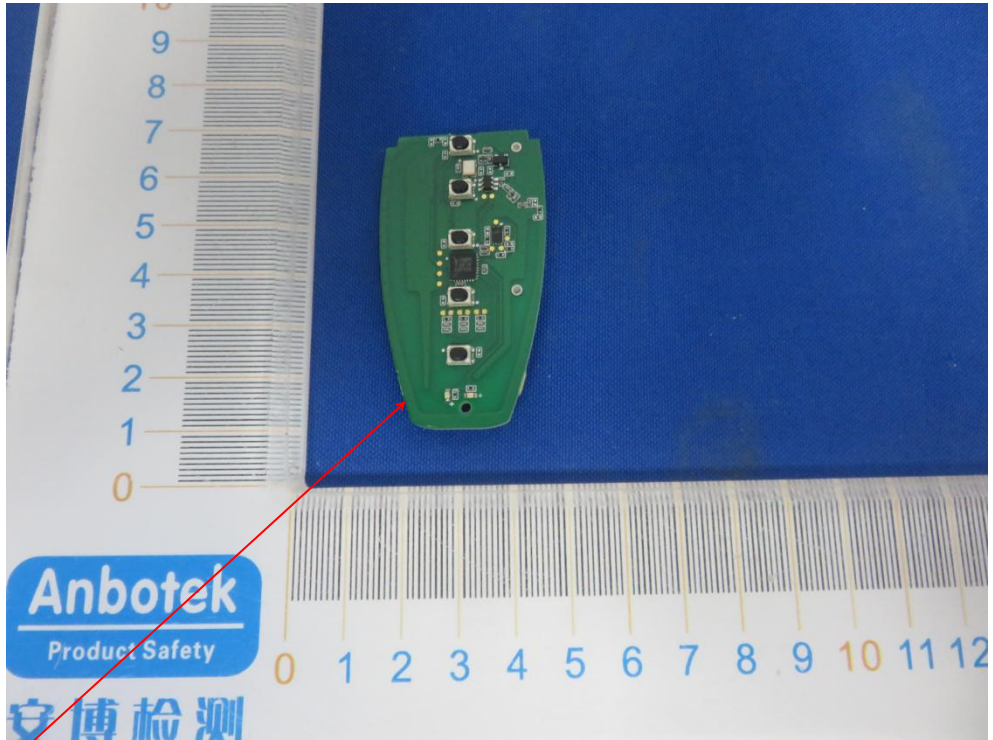

FCC ID: WQ8-IKEYFD005AL

ANT

IKEYFD004AL:

ANT

CR2450

3V

Maxell Asia Product

+