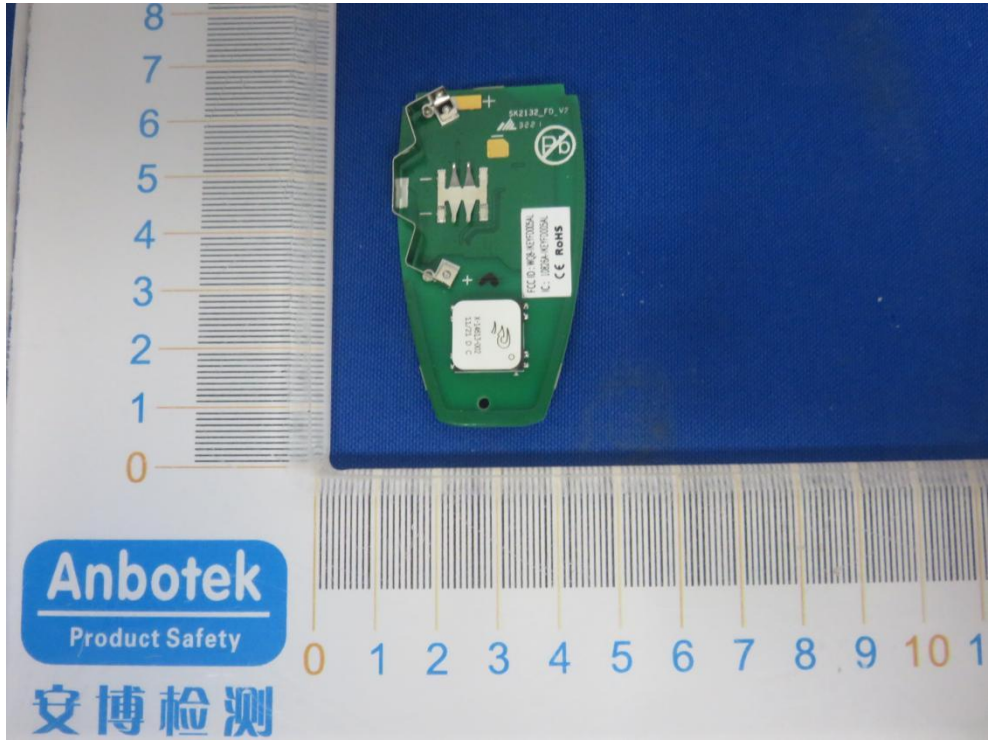

FCC ID: WQ8-IKEYFD005AL

ANT

IKEYFD004AL:

ANT

CR2450

3V

Maxell Asia Product

+