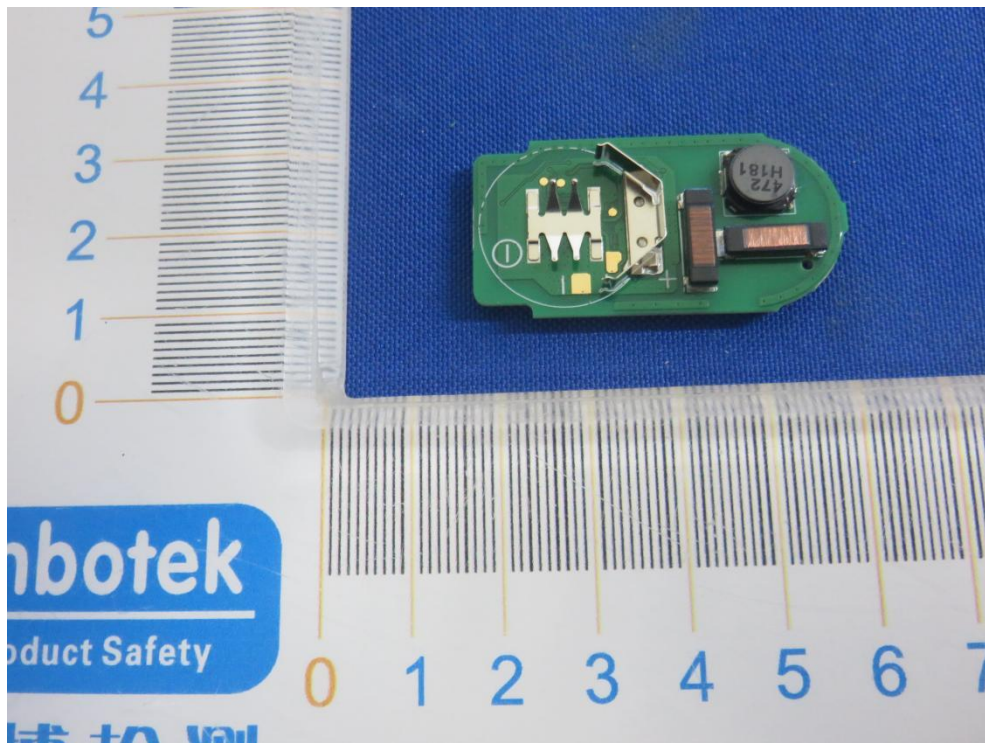

FCC ID: WQ8-IKEYBW004AL

IKEYBW004AL

ANT

IKEYBW003AL

CR2032
3V
Maxell Asia Product
+
MADE IN CHINA