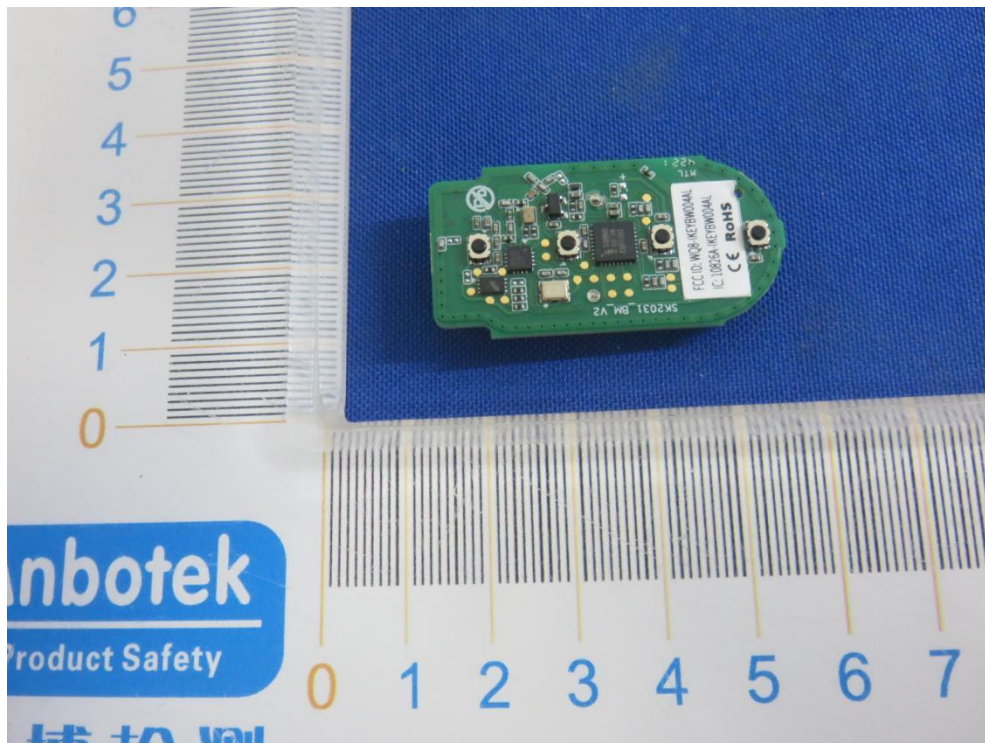

FCC ID: WQ8-IKEYBW004AL

IKEYBW004AL

ANT

IKEYBW003AL

CR2032
3V
Maxell Asia Product
+
MADE IN CHINA