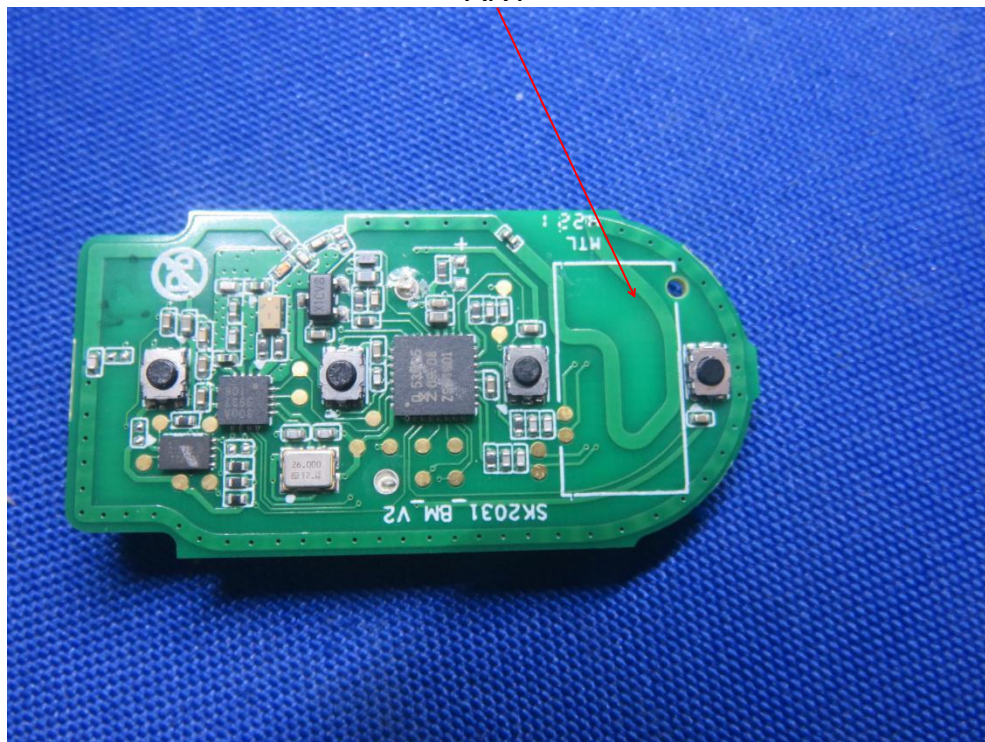

FCC ID: WQ8-IKEYBW004AL

IKEYBW004AL

ANT

IKEYBW003AL

CR2032
3V
Maxell Asia Product
+
MADE IN CHINA