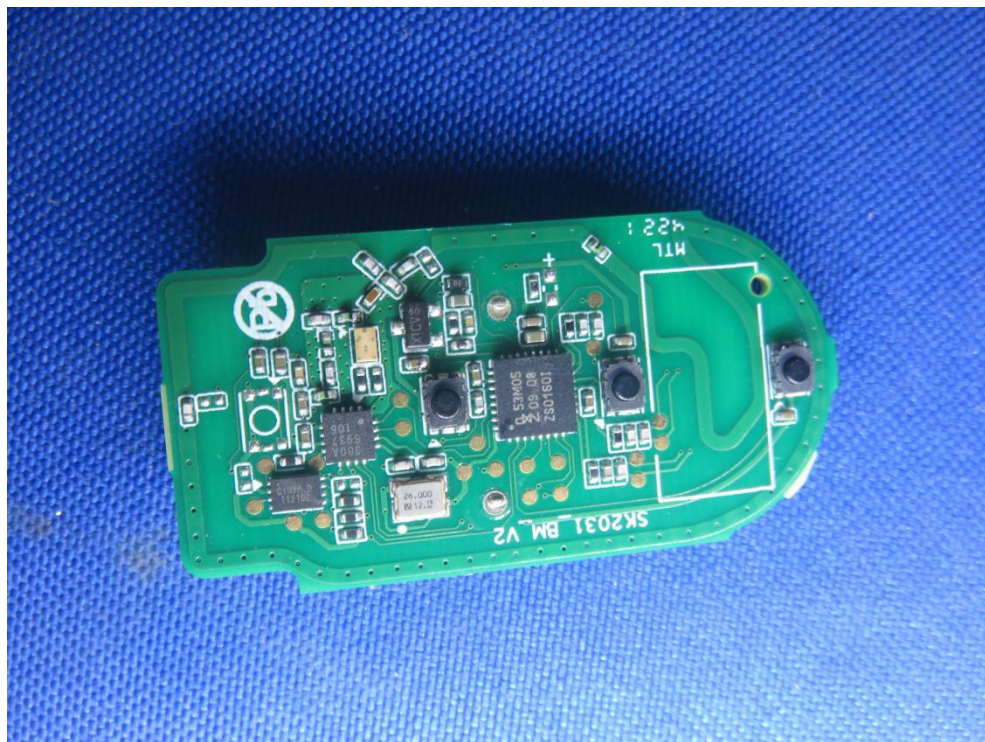

FCC ID: WQ8-IKEYBW004AL

IKEYBW004AL

ANT

IKEYBW003AL

CR2032
3V
Maxell Asia Product
+
MADE IN CHINA