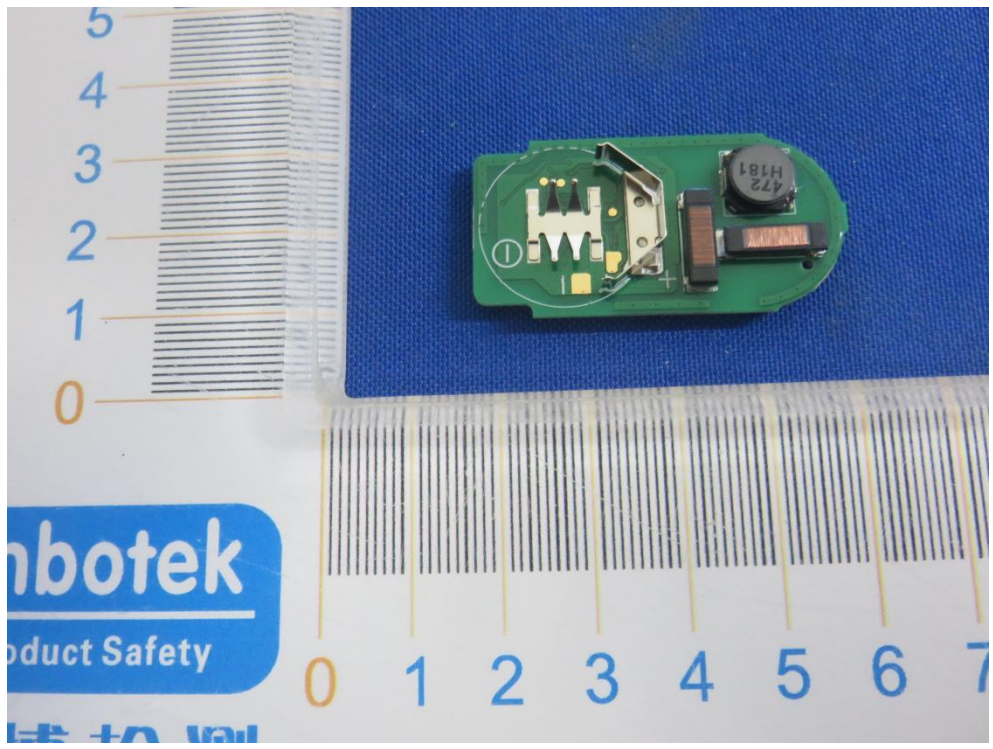

FCC ID: WQ8-IKEYBW004AL

IKEYBW004AL

ANT

IKEYBW003AL

CR2032
3V
Maxell Asia Product
+
MADE IN CHINA