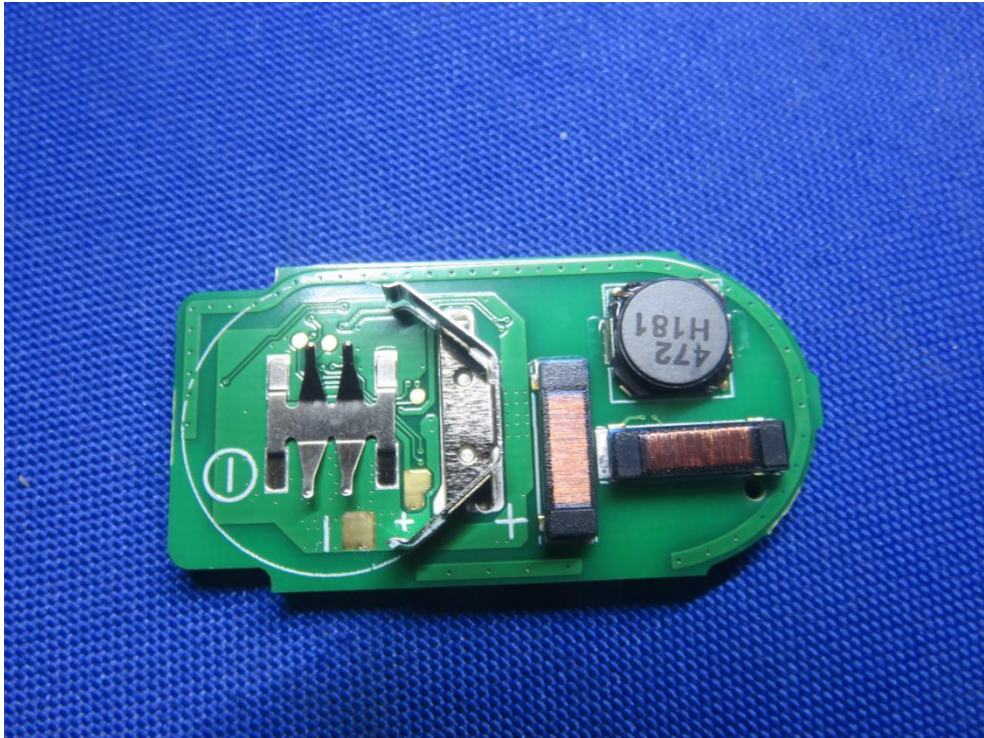

FCC ID: WQ8-IKEYBW004AL

IKEYBW004AL

ANT

IKEYBW003AL

CR2032
3V
Maxell Asia Product
+
MADE IN CHINA