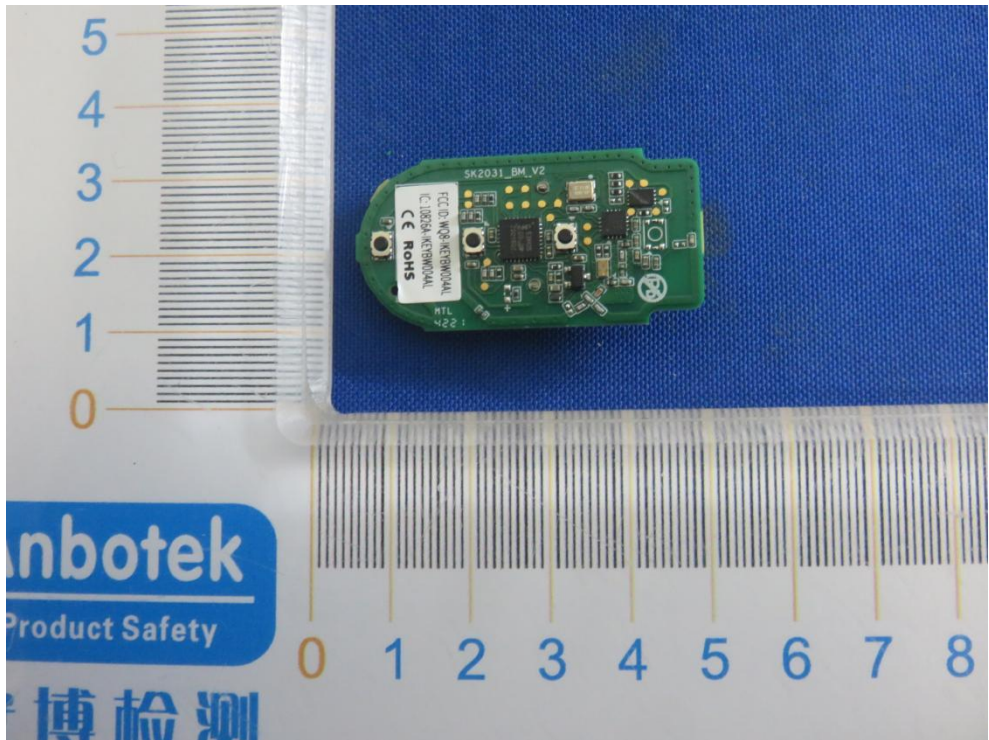

FCC ID: WQ8-IKEYBW004AL

IKEYBW004AL

ANT

IKEYBW003AL

CR2032
3V
Maxell Asia Product
+
MADE IN CHINA