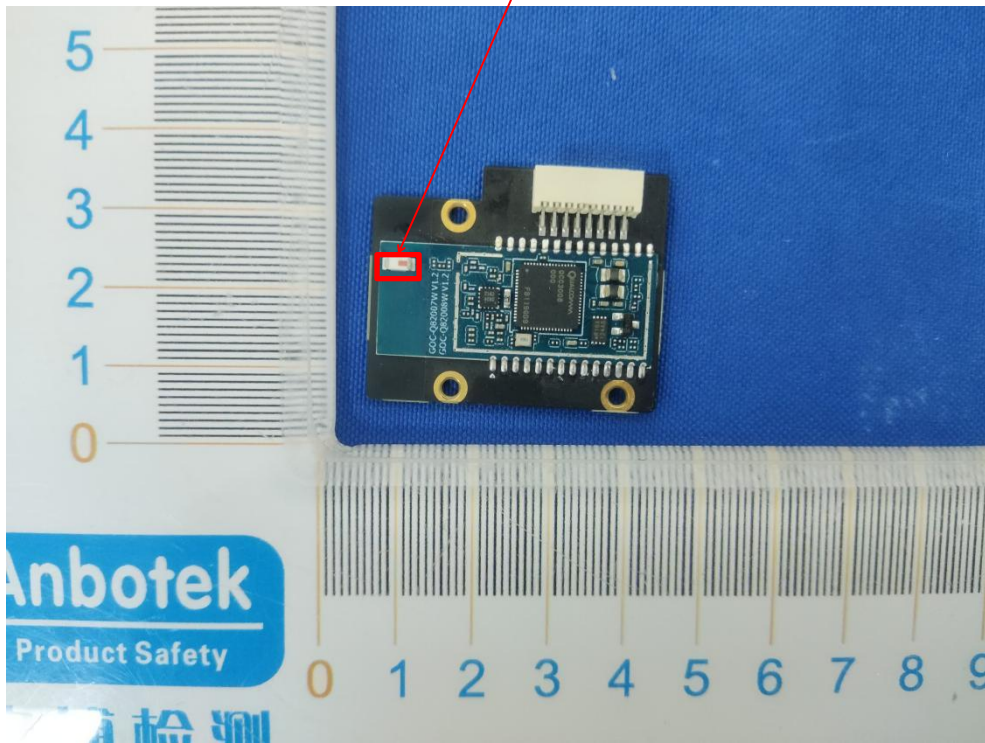

FCC ID: WQ8-IA900WA2021

BDR+EDR ANT

WiFi ANT