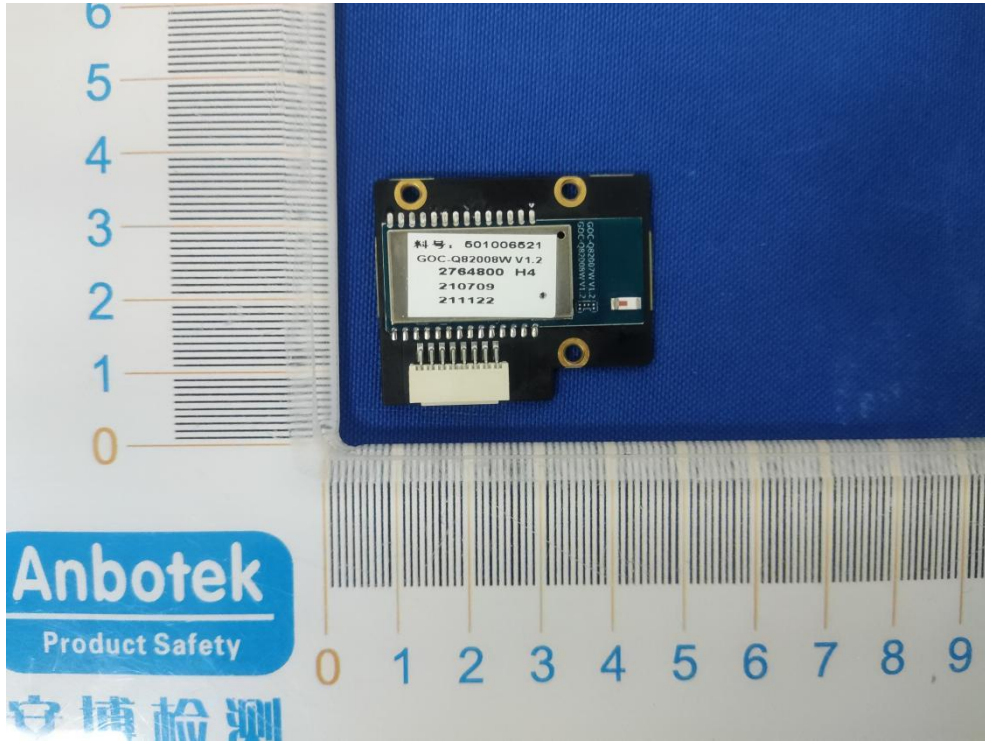

FCC ID: WQ8-IA900WA2021

BDR+EDR ANT

WiFi ANT