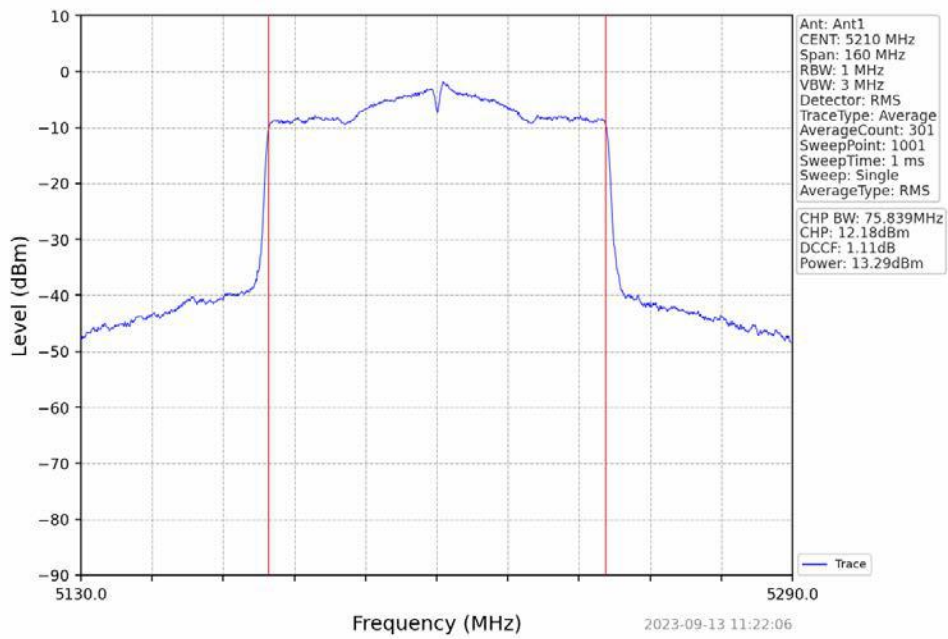

802.11ac(VHT80) MCH_5210MHz_NTNV