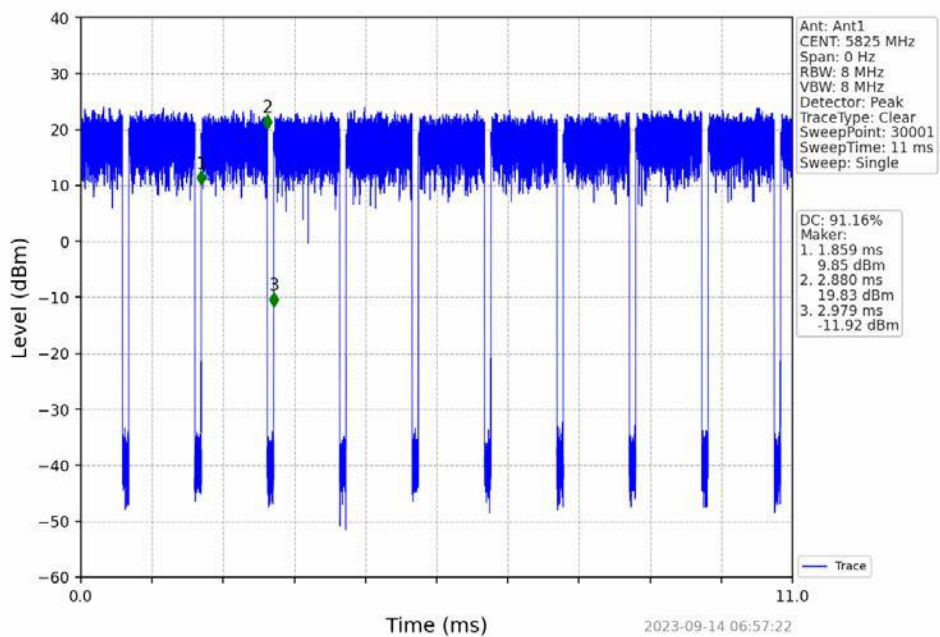

802.11ax(HEW20) HCH 5825MHz RU242 Left NTN