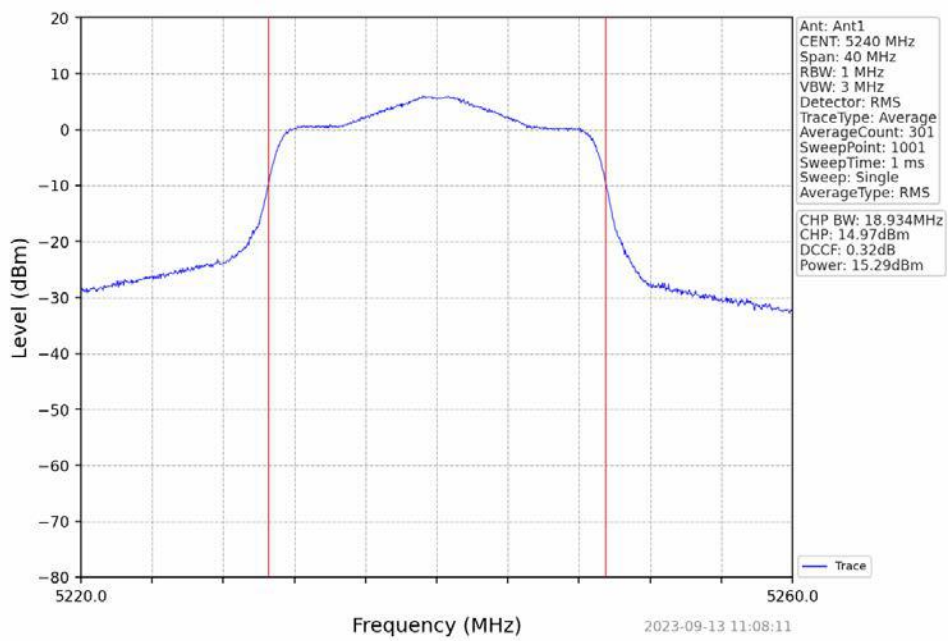

802.11ac(VHT20) HCH 5240MHz NTN