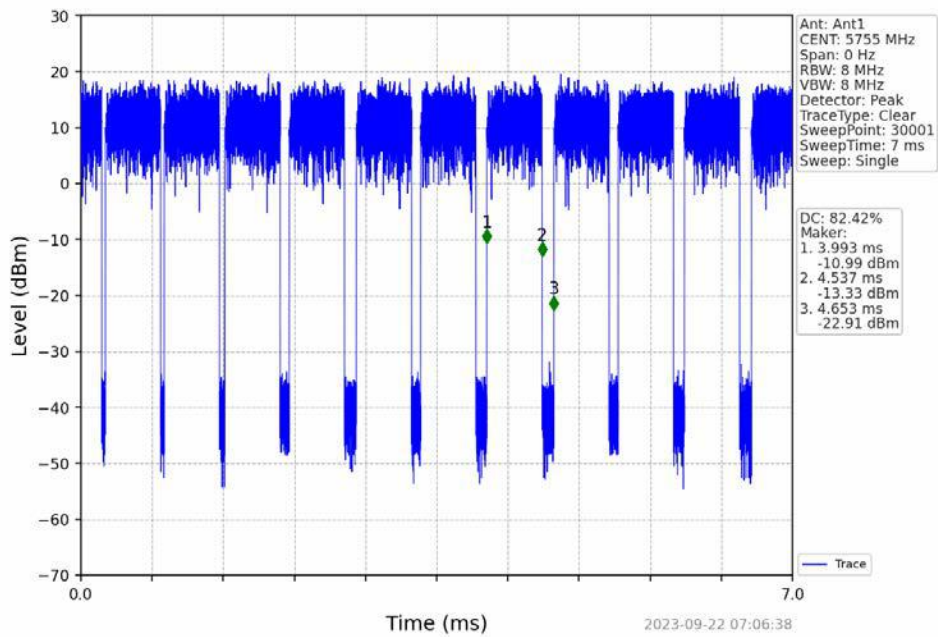

802.11ax(HEW40) LCH 5755MHz RU484 Left NTV