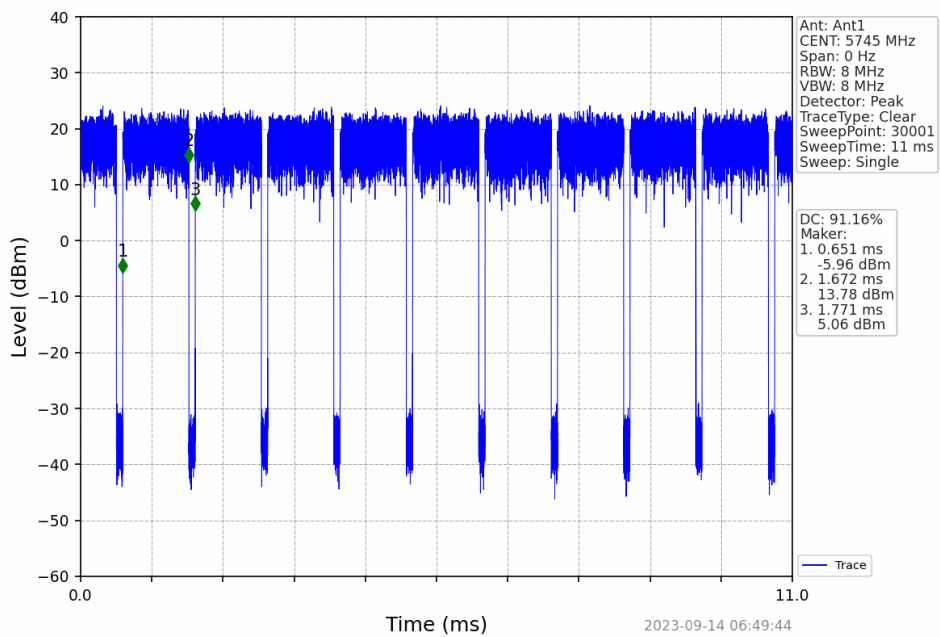

802.11ax(HEW20)_LCH_5745MHz_RU242_Left_NTNV