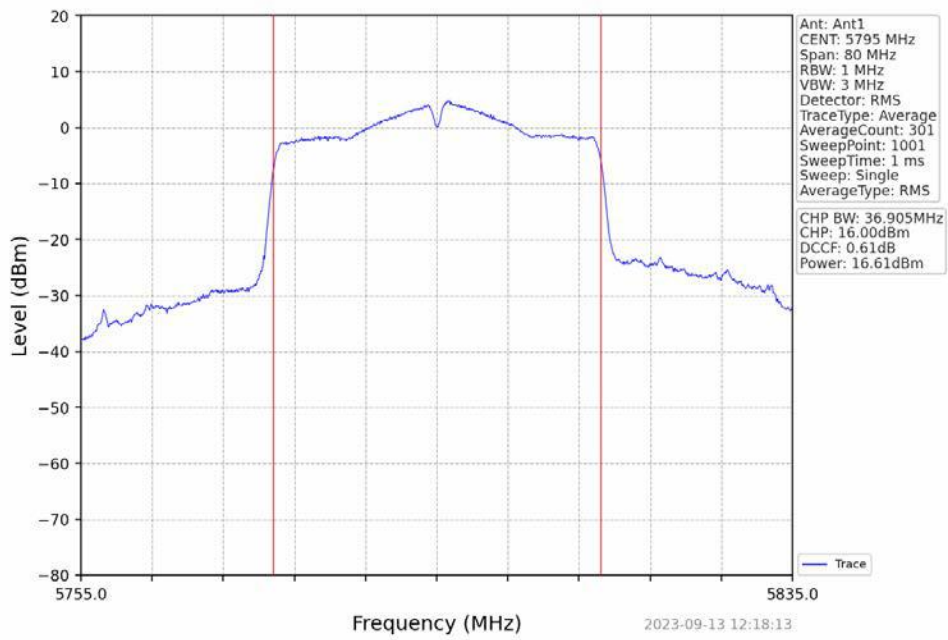

802.11ac(VHT40)_HCH_5795MHz_NTNV