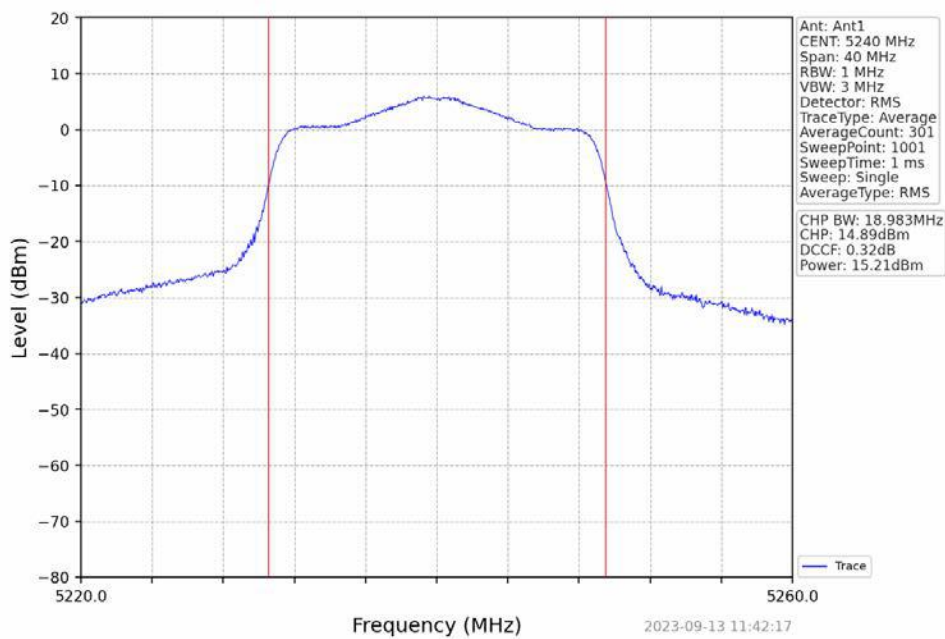

802.11n(HT20) HCH 5240MHz NTN