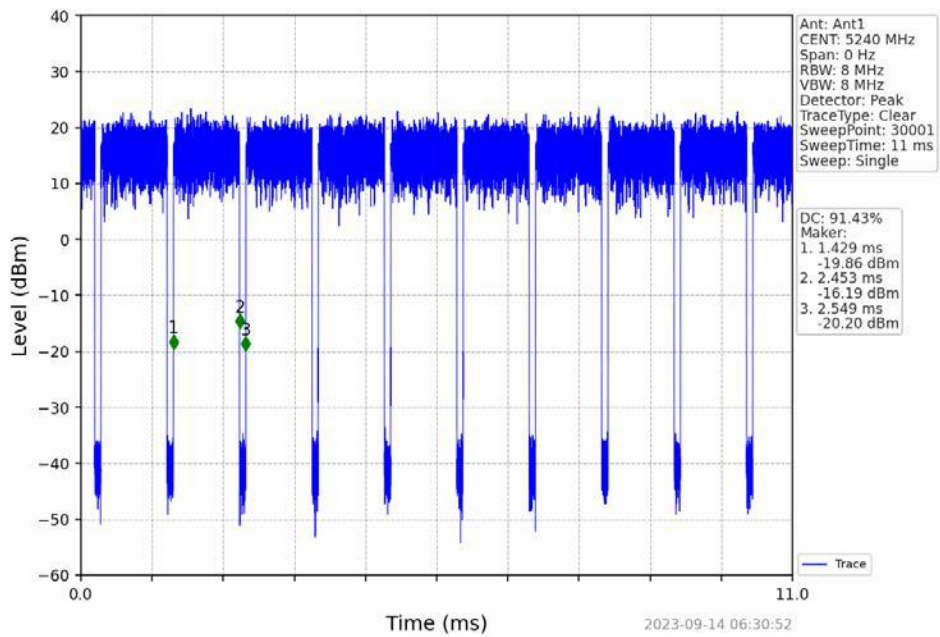

### 802.11ax(HEW20)\_HCH\_5240MHz\_RU242\_Left\_NTNV