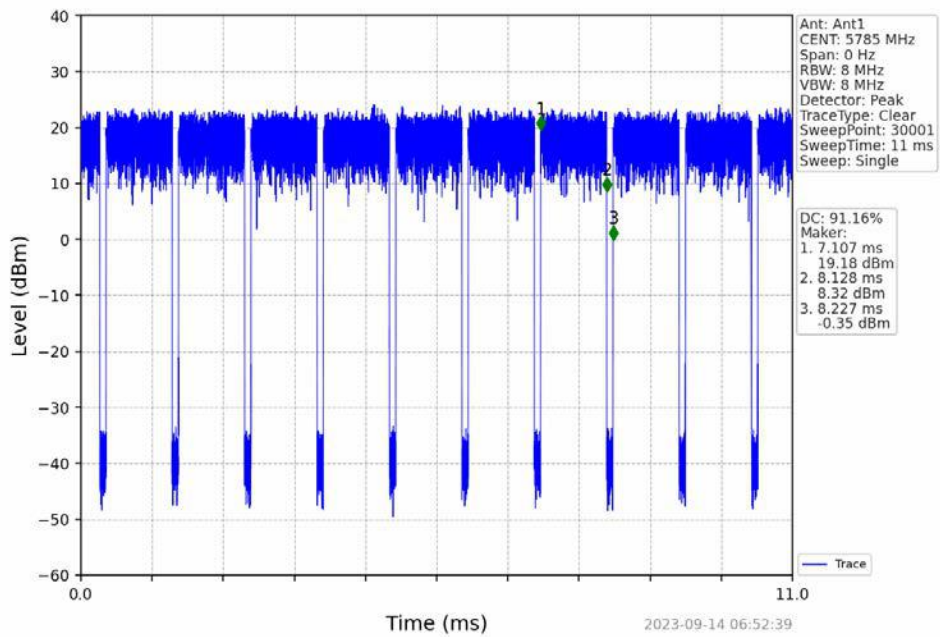

802.11ax(HEW20) MCH 5785MHz RU242 Left NTN