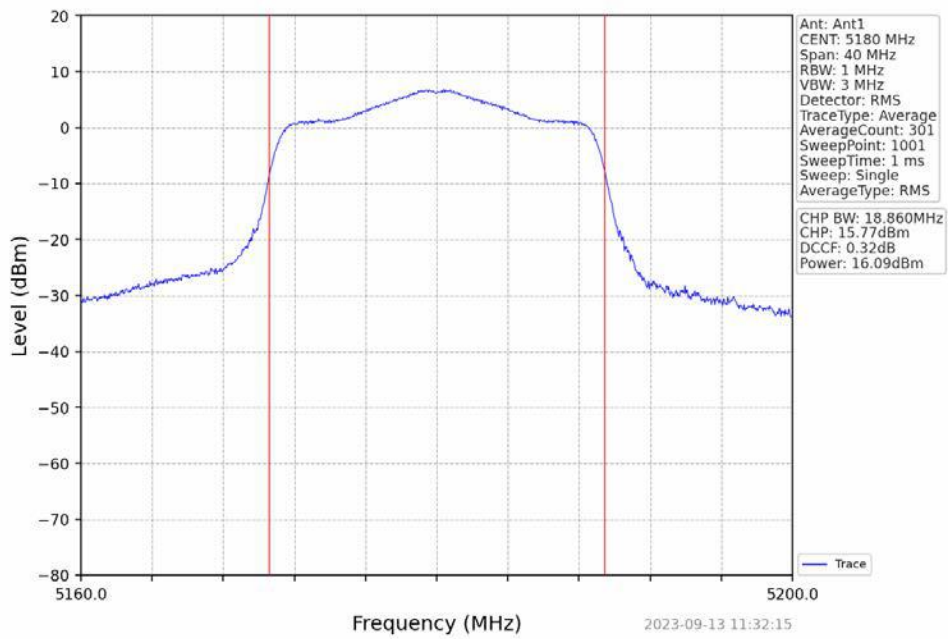

802.11n(HT20)_LCH_5180MHz_NTNV