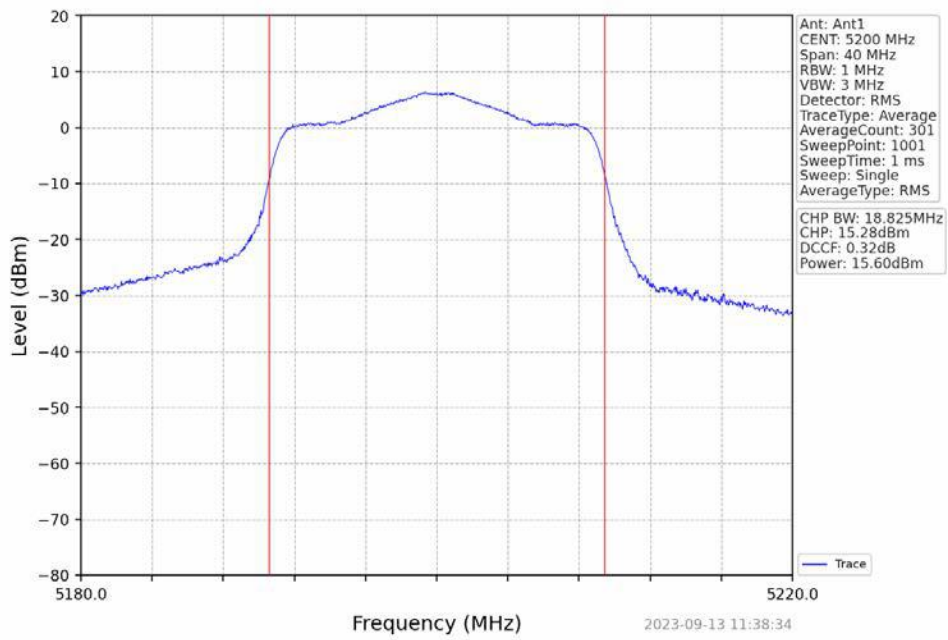

802.11n(HT20)_MCH_5200MHz_NTNV