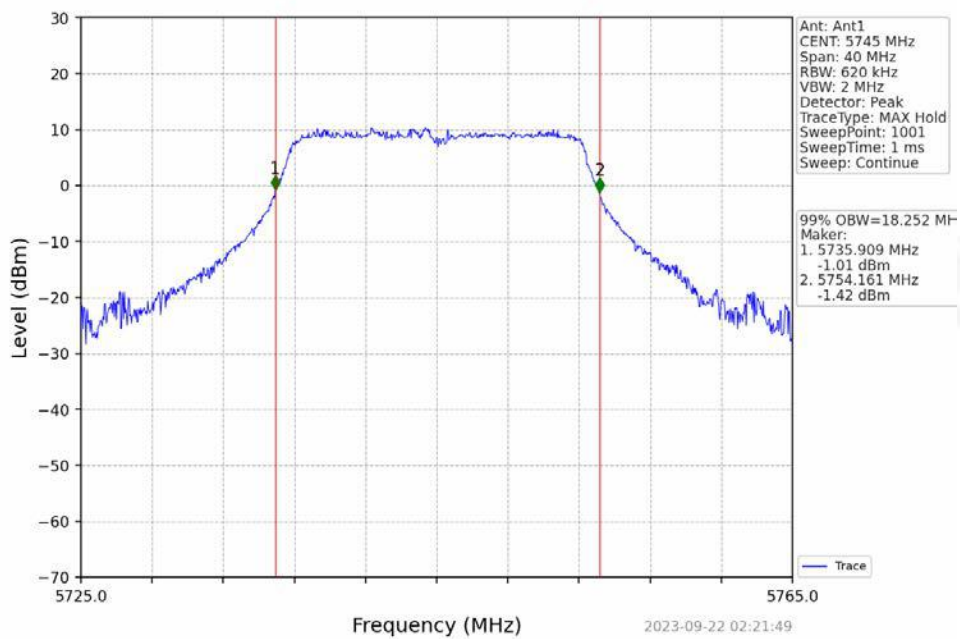

Antenna 1:

99% Occupy Bandwidth (MHz)

802.11a_HCH_5240MHz_NTNV

802.11a_LCH_5745MHz_NTNV

802.11a_MCH_5785MHz_NTNV

802.11a_HCH_5825MHz_NTNV

802.11n(HT20)_LCH_5180MHz_NTNV

802.11n(HT20)_MCH_5200MHz_NTNV