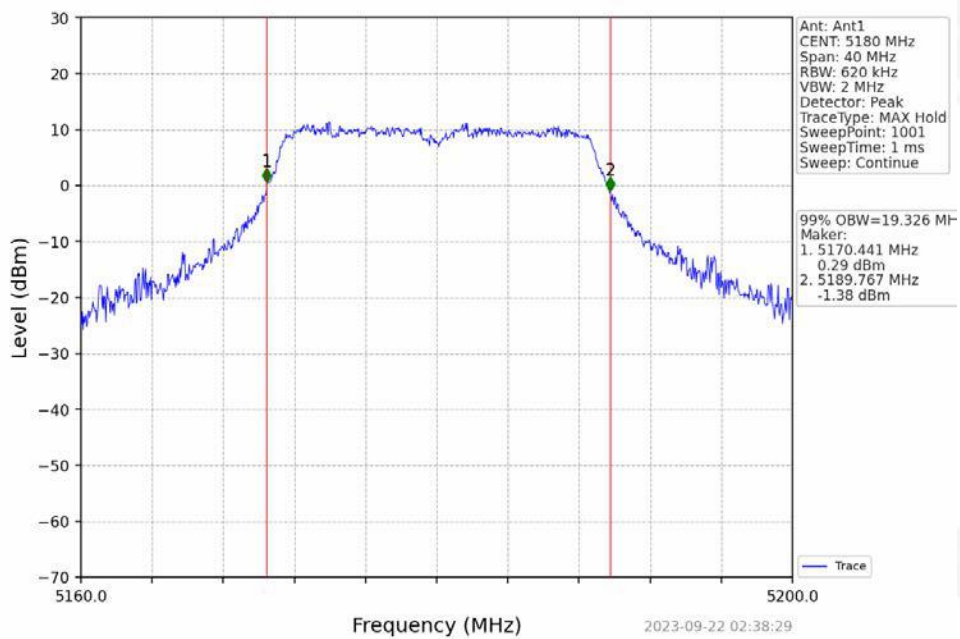

Antenna 1:

99% Occupy Bandwidth (MHz)

802.11a_HCH_5240MHz_NTNV

802.11a_LCH_5745MHz_NTNV

802.11a_MCH_5785MHz_NTNV

802.11a_HCH_5825MHz_NTNV

802.11n(HT20)_LCH_5180MHz_NTNV

802.11n(HT20)_MCH_5200MHz_NTNV