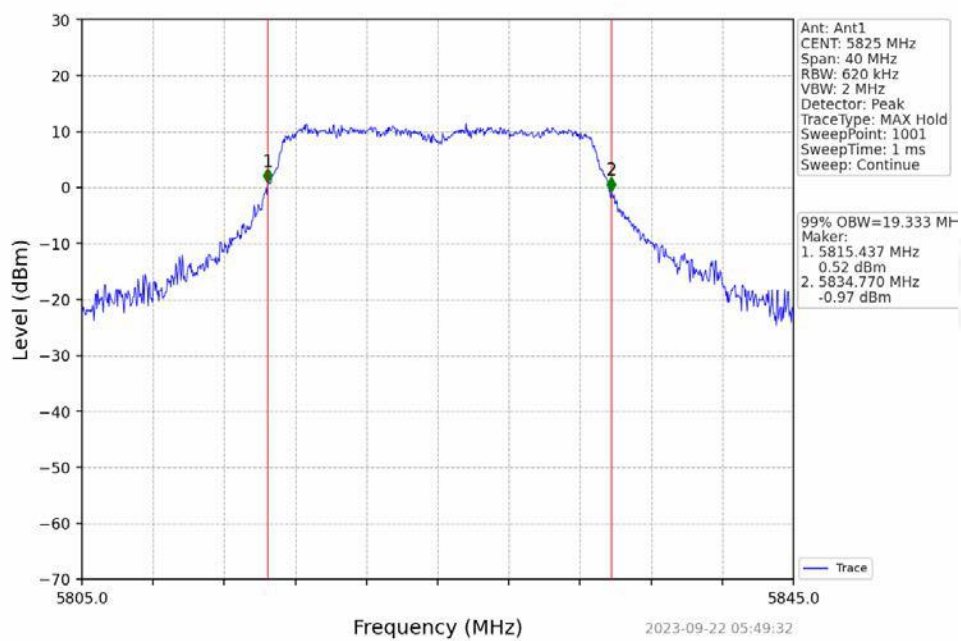

802.11n(HT40) HCH 5795MHz_NTNV

802.11ac(VHT20)_LCH_5180MHz_NTNV

802.11ac(VHT20)_MCH_5200MHz_NTNV

802.11ac(VHT20)_HCH_5240MHz_NTNV

802.11ac(VHT20)_LCH_5745MHz_NTNV

802.11ac(VHT20)_MCH_5785MHz_NTNV

802.11ac(VHT20)_HCH_5825MHz_NTNV