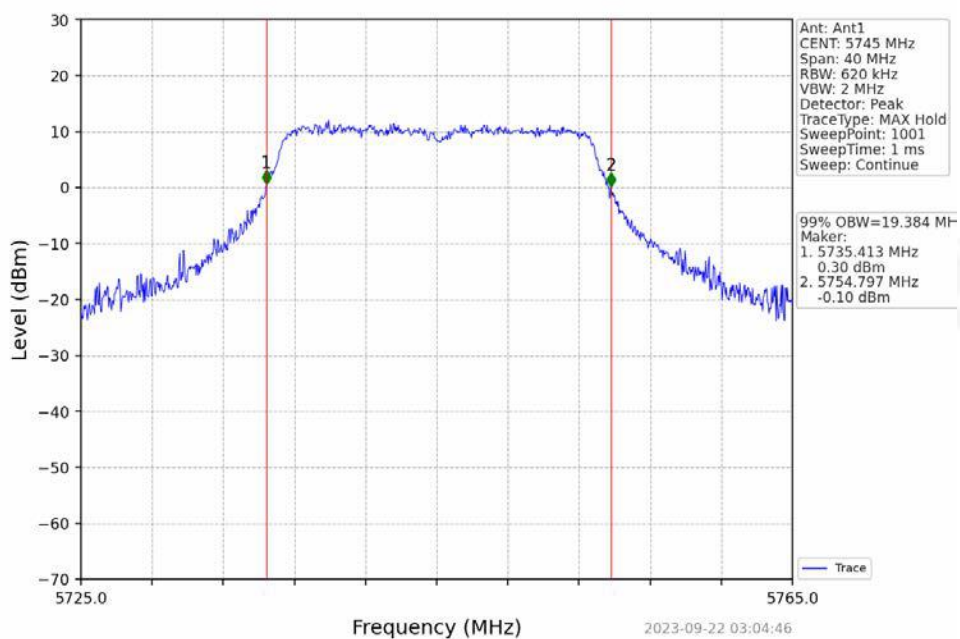

802.11n(HT20)_LCH_5745MHz_NTNV