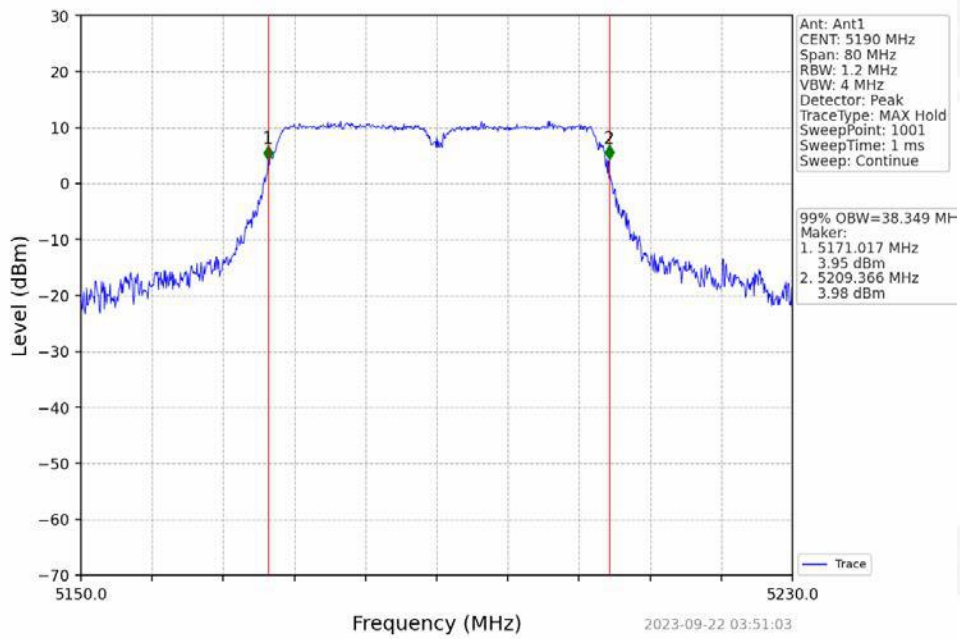

802.11ac(VHT40) LCH 5190MHz NTN