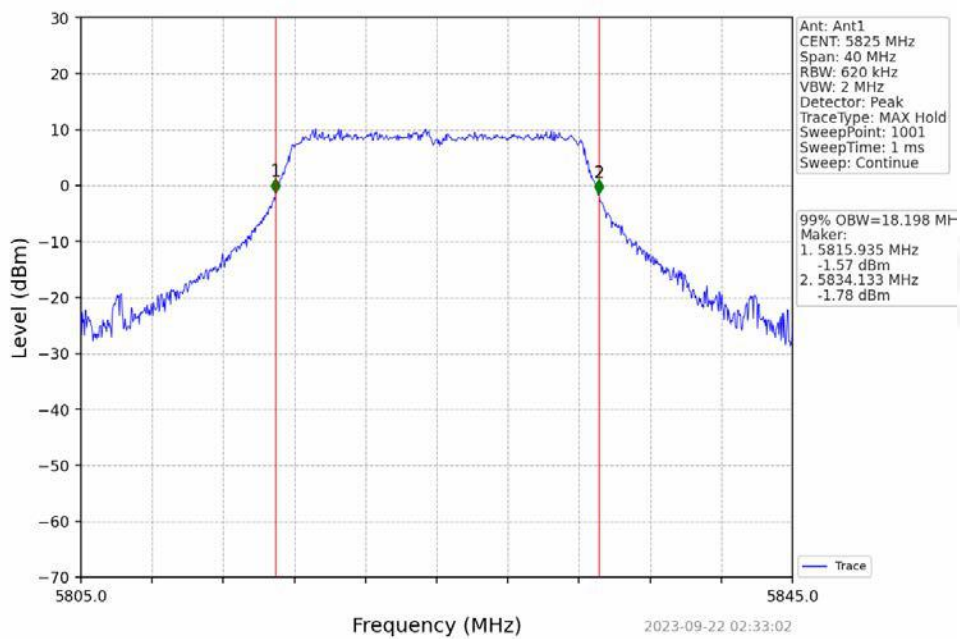

Antenna 1:

99% Occupy Bandwidth (MHz)

802.11a_HCH_5240MHz_NTNV

802.11a_LCH_5745MHz_NTNV

802.11a_MCH_5785MHz_NTNV

802.11a_HCH_5825MHz_NTNV

802.11n(HT20)_LCH_5180MHz_NTNV

802.11n(HT20)_MCH_5200MHz_NTNV