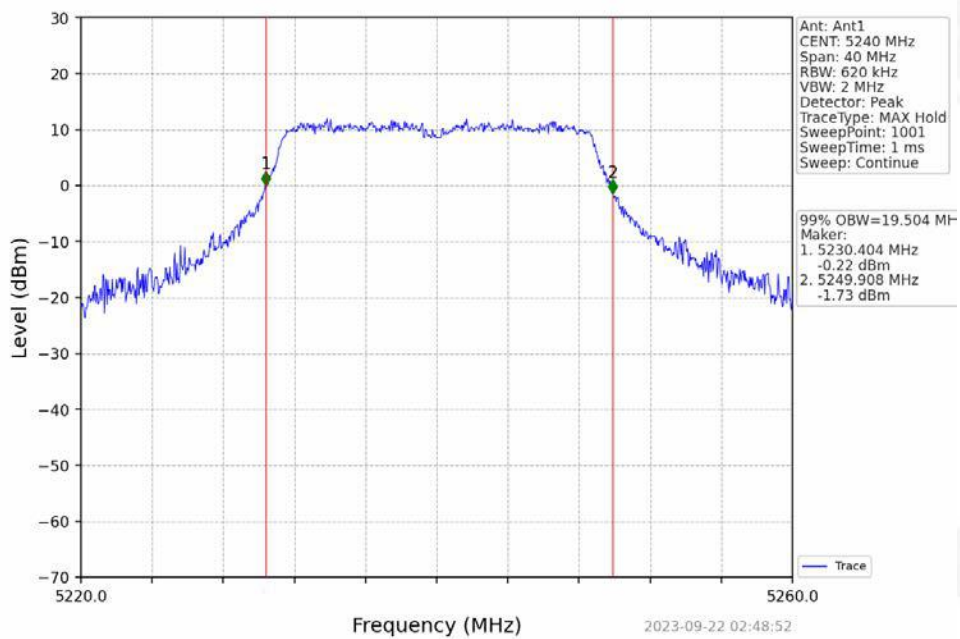

802.11n(HT20)_HCH_5240MHz_NTNV