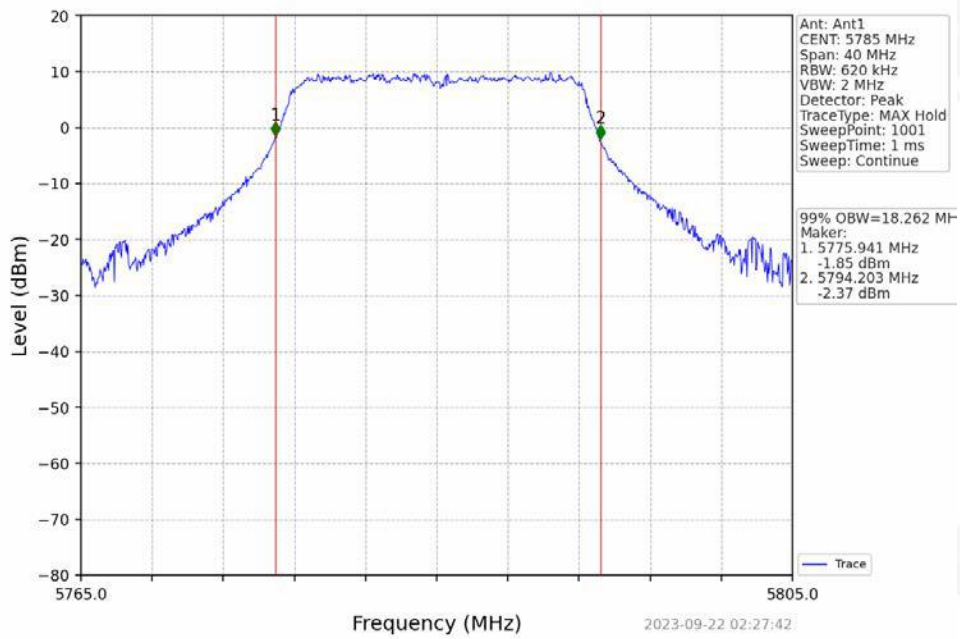

Antenna 1:

99% Occupy Bandwidth (MHz)

802.11a_HCH_5240MHz_NTNV

802.11a_LCH_5745MHz_NTNV

802.11a_MCH_5785MHz_NTNV

802.11a_HCH_5825MHz_NTNV

802.11n(HT20)_LCH_5180MHz_NTNV

802.11n(HT20)_MCH_5200MHz_NTNV