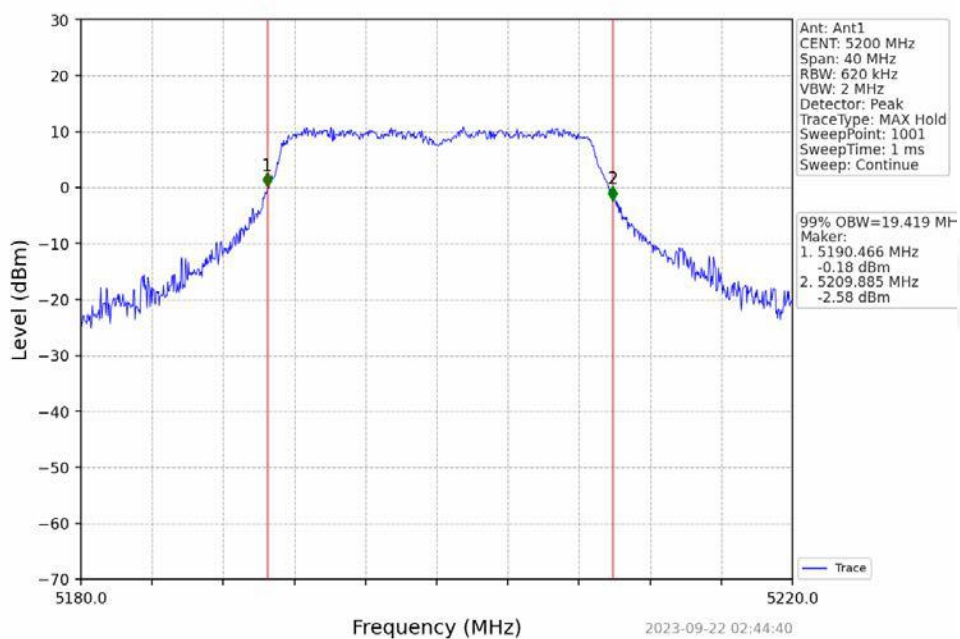

Antenna 1:

99% Occupy Bandwidth (MHz)

802.11a_HCH_5240MHz_NTNV

802.11a_LCH_5745MHz_NTNV

802.11a_MCH_5785MHz_NTNV

802.11a_HCH_5825MHz_NTNV

802.11n(HT20)_LCH_5180MHz_NTNV

802.11n(HT20)_MCH_5200MHz_NTNV