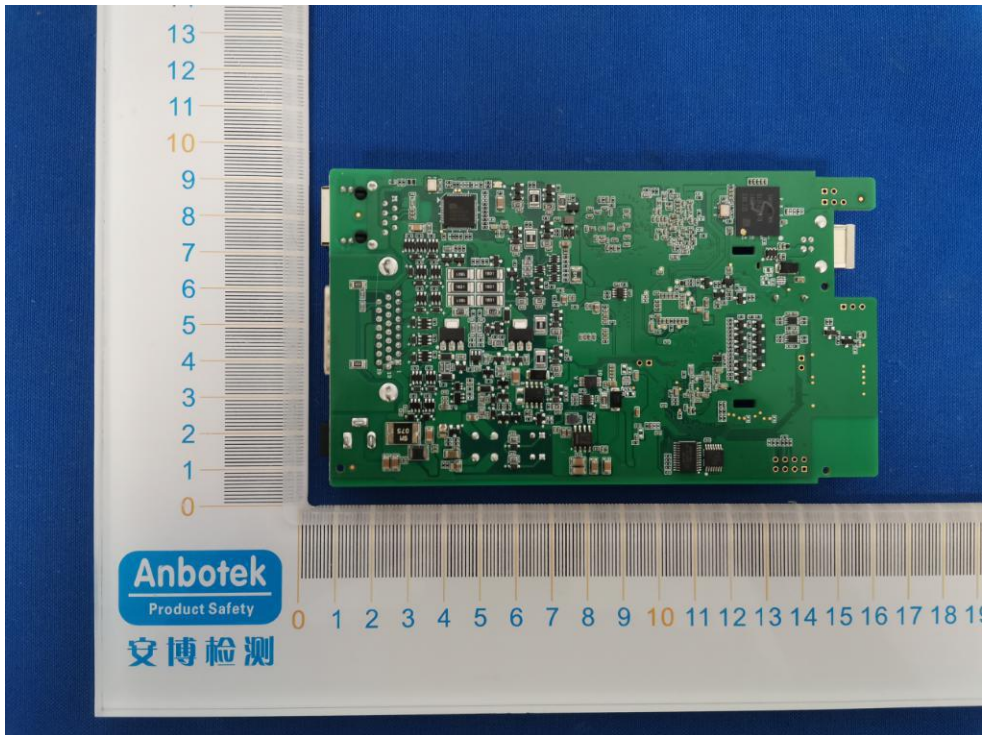

FCC ID: WQ8-DC2122

BT ANT

WIFI ANT