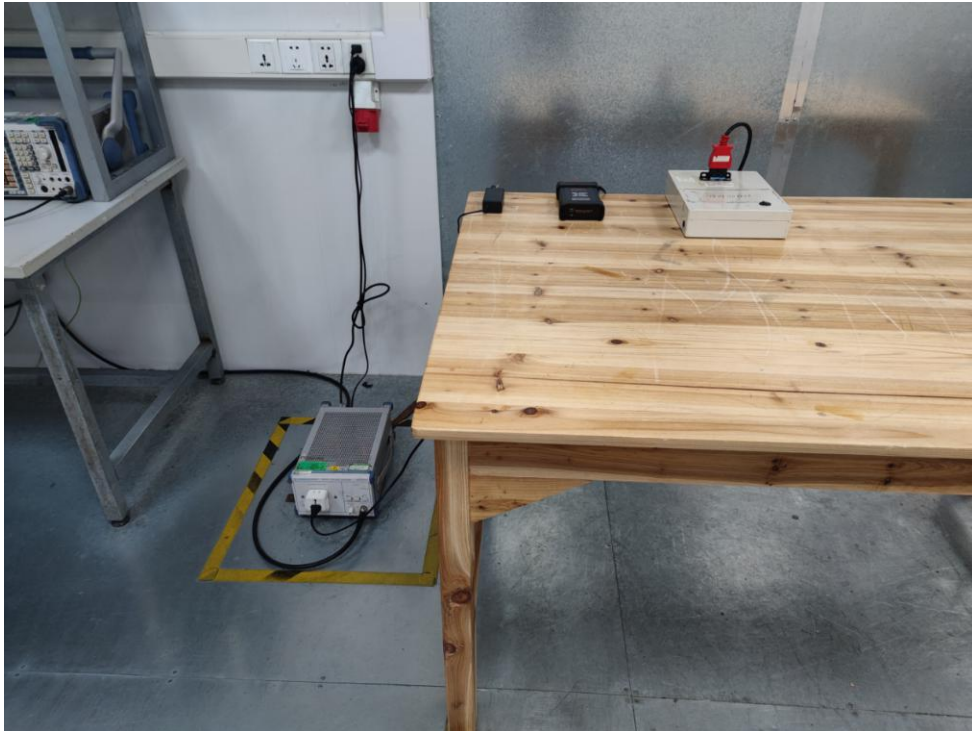

## PHOTOS OF TEST SETUP

FCC ID: WQ8-DC2122

Photo of Conducted Emission Measurement

Photo of Radiation Emission Test