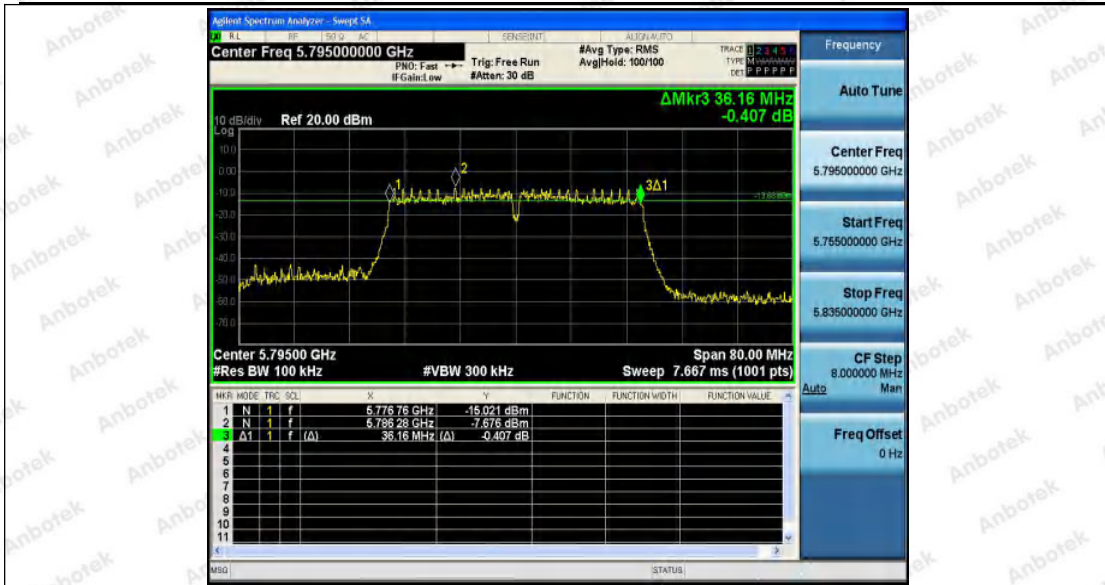

Shenzhen Anbotek Compliance Laboratory Limited

Address: 1/F., Building D, Sogood Science and Technology Park, Sanwei Community, Hangcheng Street, Bao'an District, Shenzhen, Guangdong, China.

Tel: (86) 755-26066440 Fax: (86) 755-26014772 Email: service@anbotek.com

Hotline
400-003-0500
www.anbotek.com