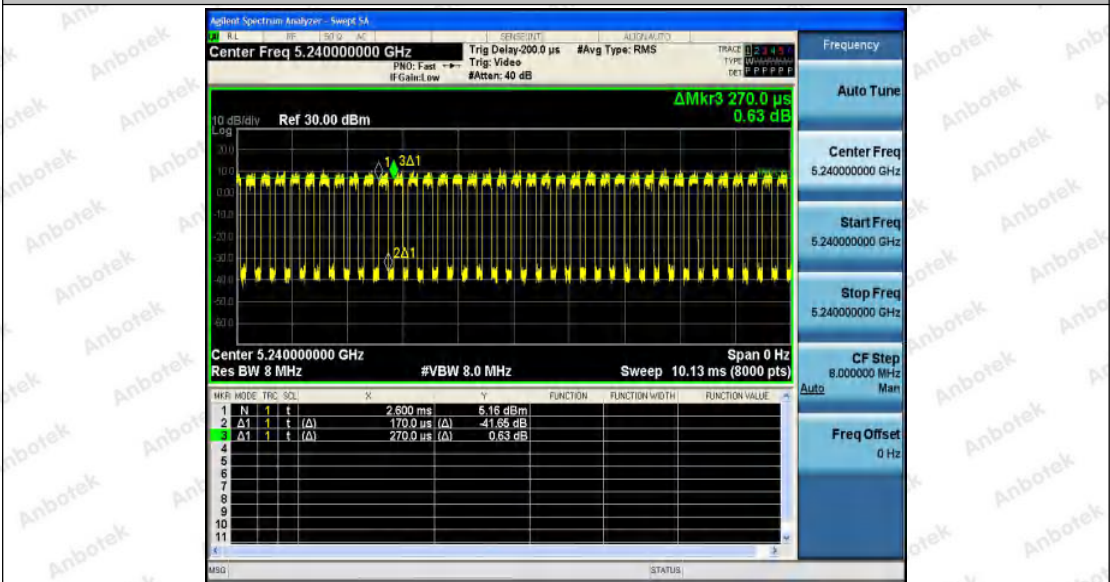

11N20SISO_Ant1_5240