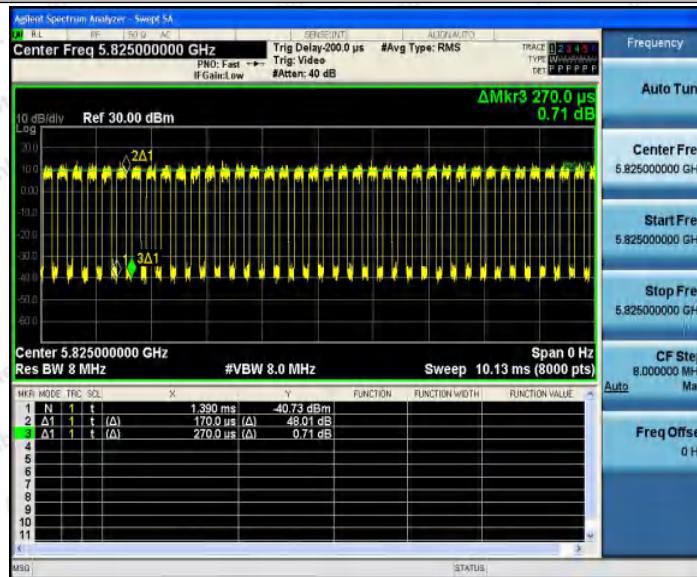

Hotline
 400-003-0500
 www.anbotek.com

11N20SISO_Ant1_5785

11N20SISO_Ant1_5825

11N40SISO_Ant1_5190

Shenzhen Anbotek Compliance Laboratory Limited

Address: 1/F., Building D, Sogood Science and Technology Park, Sanwei Community, Hangcheng Street, Bao'an District, Shenzhen, Guangdong, China.