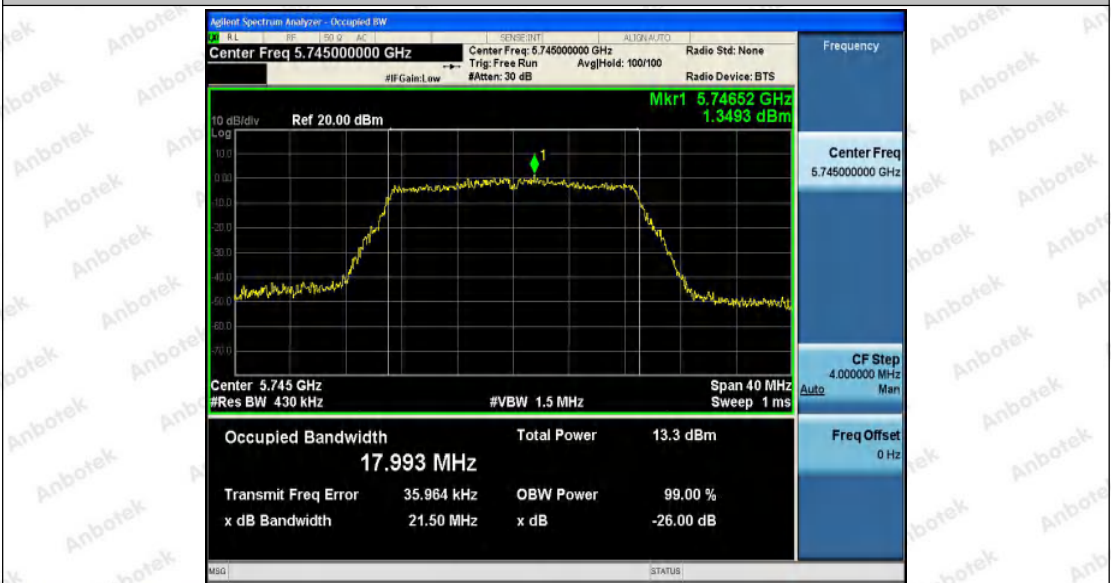

11N20SISO_Ant1_5745

Shenzhen Anbotek Compliance Laboratory Limited

Address: 1/F., Building D, Sogood Science and Technology Park, Sanwei Community, Hangcheng Street, Bao'an District, Shenzhen, Guangdong, China.
Tel: (86) 755-26066440 Fax: (86) 755-26014772 Email: service@anbotek.com

Hotline 400-003-0500
www.anbotek.com