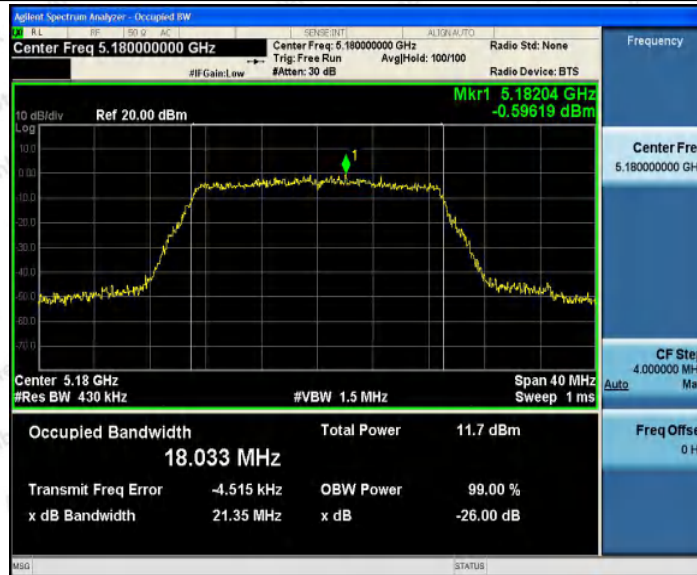

11N20SISO_Ant1_5180

11N20SISO_Ant1_5200

Shenzhen Anbotek Compliance Laboratory Limited

Address: 1/F., Building D, Sogood Science and Technology Park, Sanwei Community, Hangcheng Street, Bao'an District, Shenzhen, Guangdong, China.

Tel: (86) 755-26066440   Fax: (86) 755-26014772   Email: service@anbotek.com

Hotline
400-003-0500
www.anbotek.com