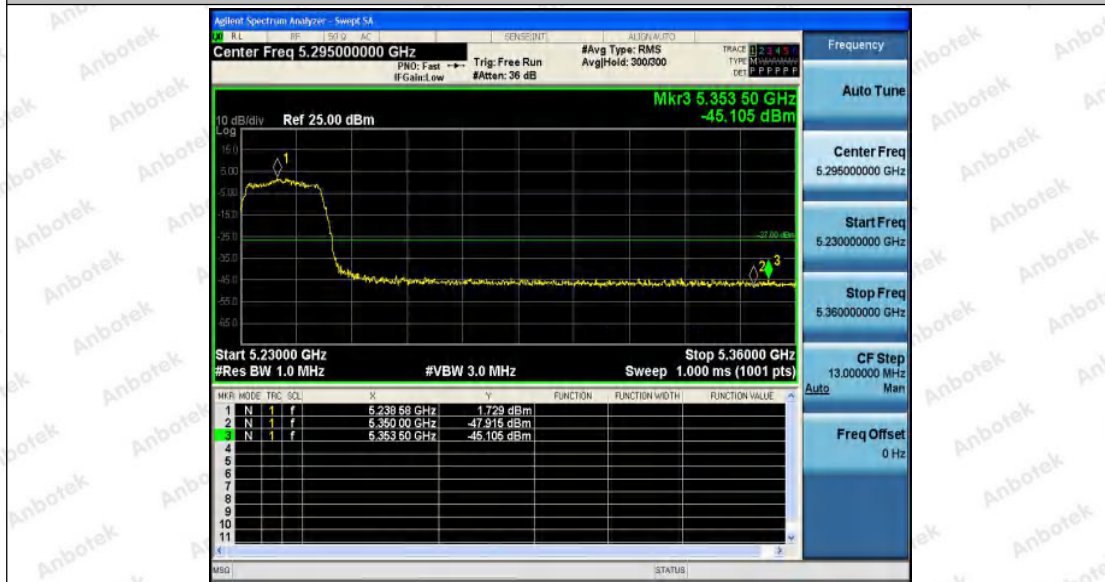

 Hotline
400-003-0500
www.anbotek.com

Test Graphs

11A_Ant1_Low_5180

11A_Ant1_High_5240

11N20SISO_Ant1_Low_5180

11N20SISO_Ant1_High_5240

11N40SISO_Ant1_Low_5190

Shenzhen Anbotek Compliance Laboratory Limited