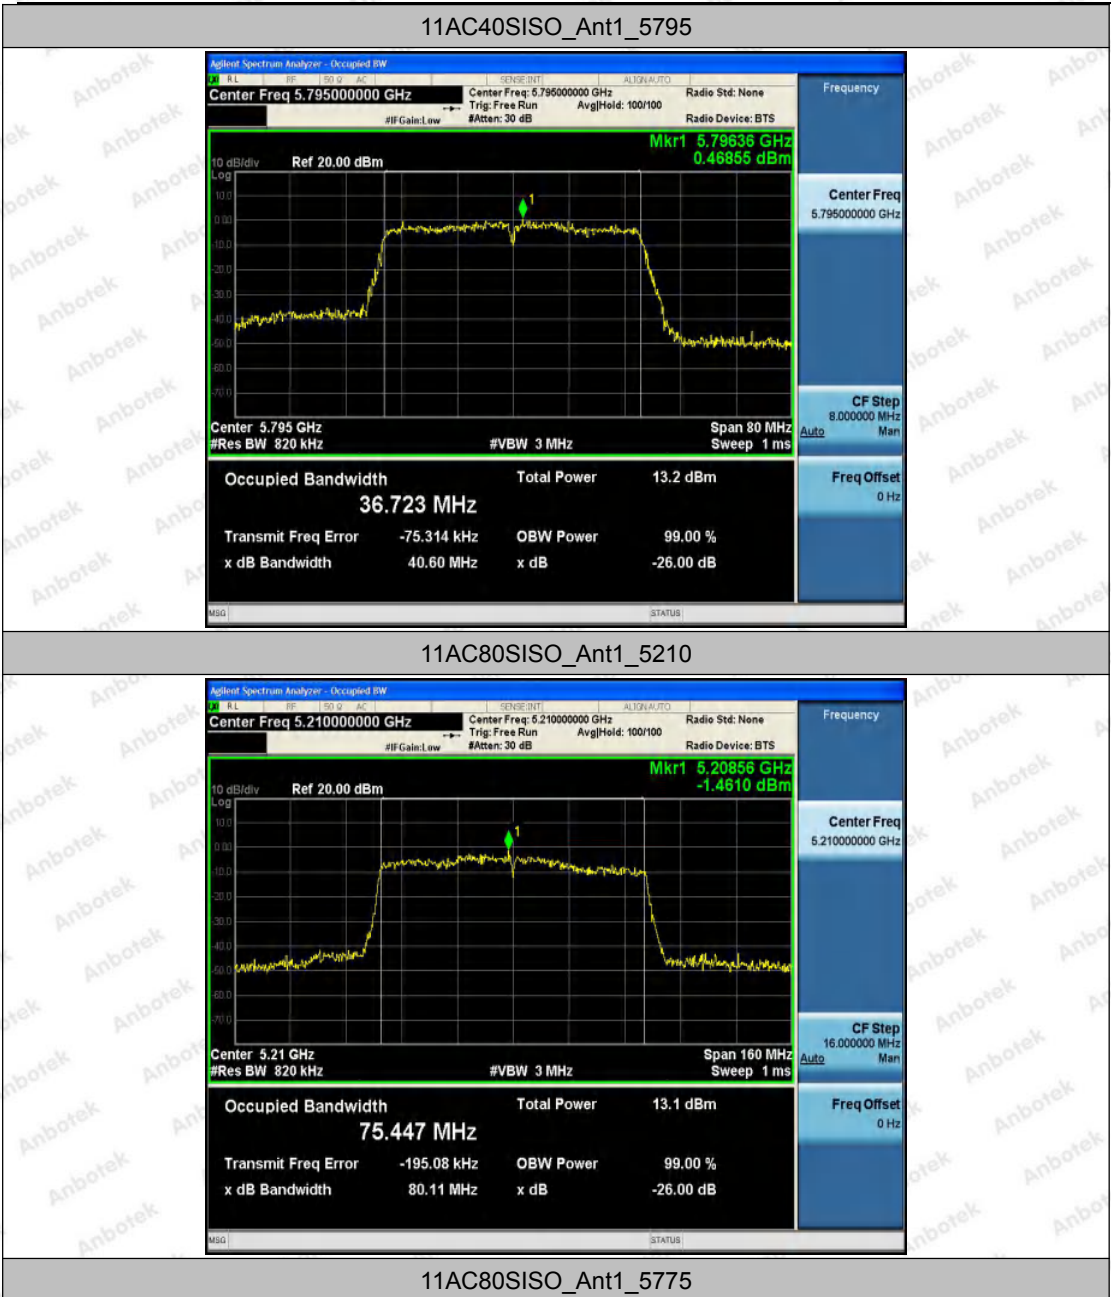

Shenzhen Anbotek Compliance Laboratory Limited

Address: 1/F., Building D, Sogood Science and Technology Park, Sanwei Community, Hangcheng Street, Bao'an District, Shenzhen, Guangdong, China.

Tel: (86) 755-26066440 Fax: (86) 755-26014772 Email: service@anbotek.com

Hotline
400-003-0500
www.anbotek.com