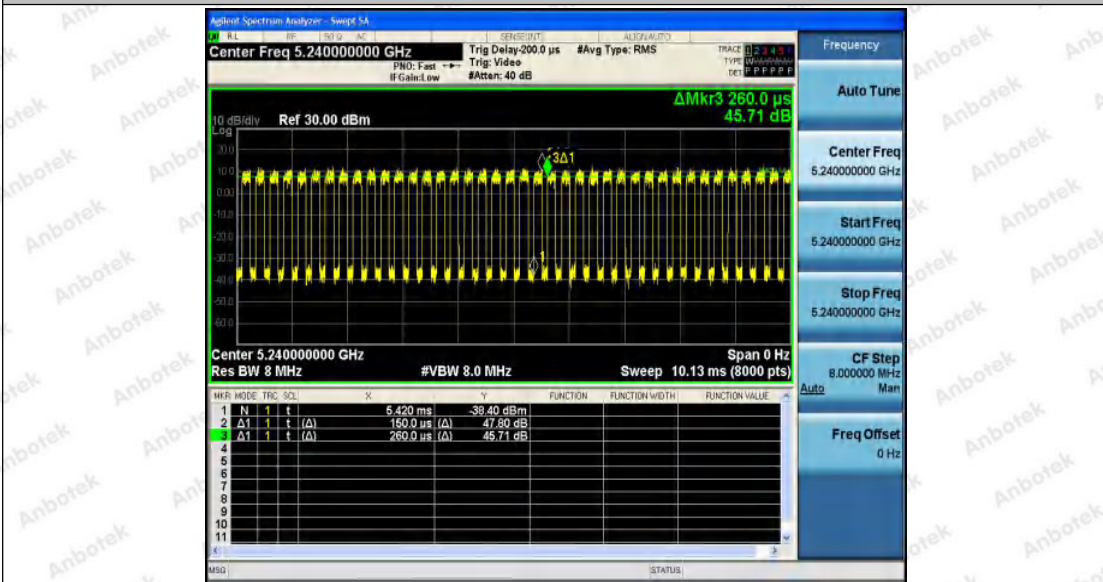

11AC20SISO_Ant1_5240