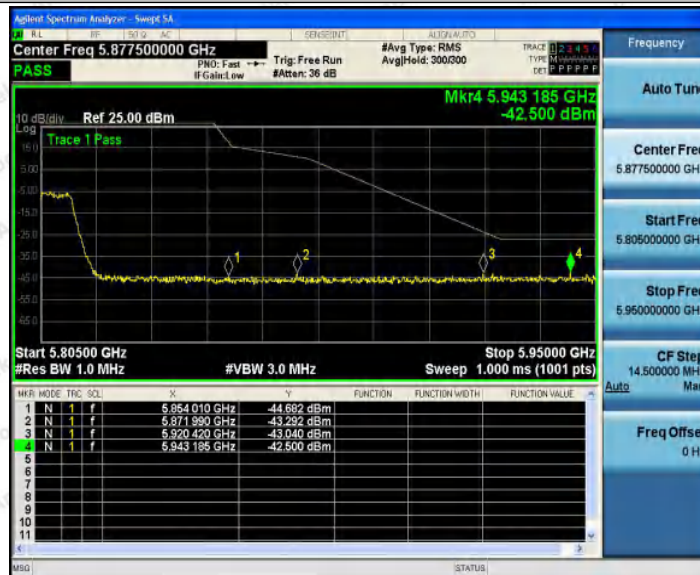

11AC80SISO_Ant1_High_5775

Shenzhen Anbotek Compliance Laboratory Limited

Address: 1/F., Building D, Sogood Science and Technology Park, Sanwei Community, Hangcheng Street, Bao'an District, Shenzhen, Guangdong, China.

Tel: (86) 755-26066440 Fax: (86) 755-26014772 Email: service@anbotek.com

Hotline
400-003-0500
www.anbotek.com