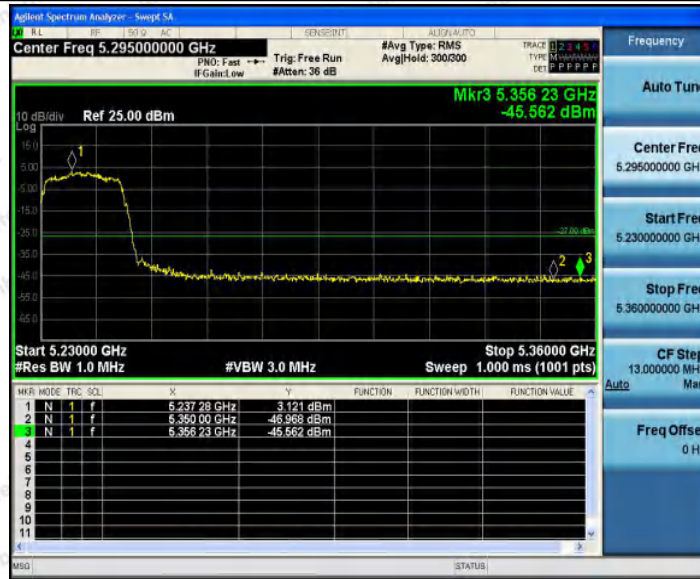

11AC20SISO_Ant1_High_5240