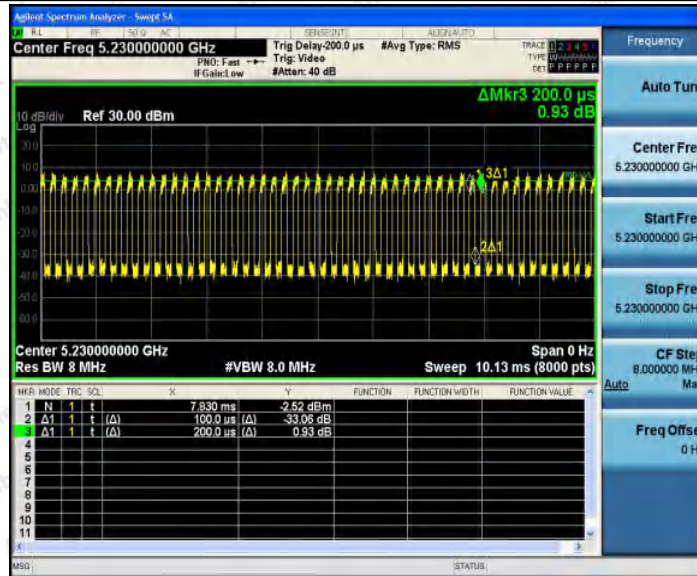

11N40SISO_Ant1_5230