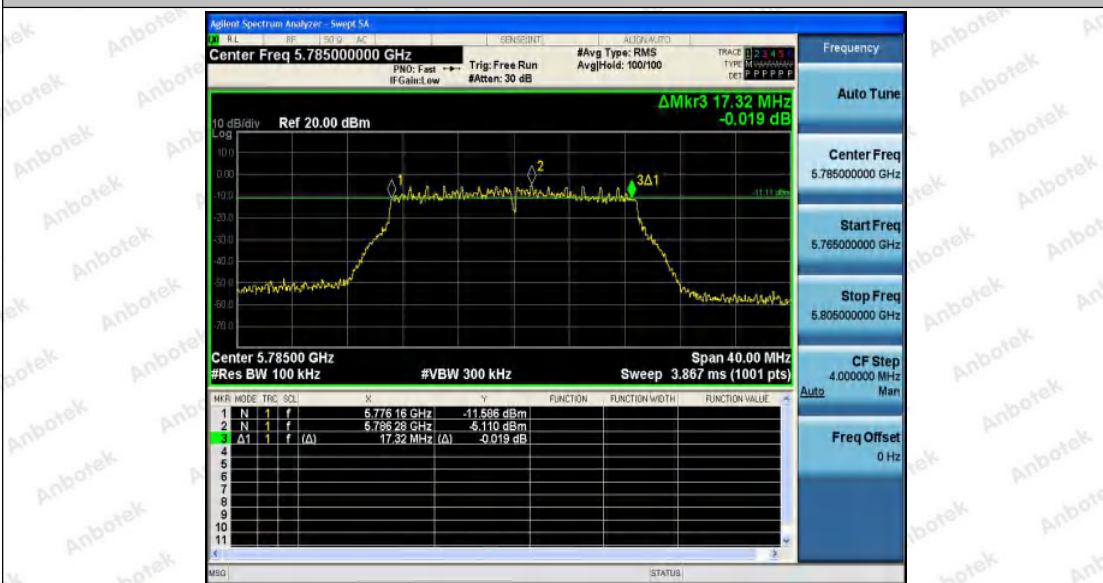

11AC20SISO_Ant1_5785

Shenzhen Anbotek Compliance Laboratory Limited

Address: 1/F., Building D, Sogood Science and Technology Park, Sanwei Community, Hangcheng Street, Bao'an District, Shenzhen, Guangdong, China.
Tel: (86) 755-26066440 Fax: (86) 755-26014772 Email: service@anbotek.com

Hotline 400-003-0500
www.anbotek.com