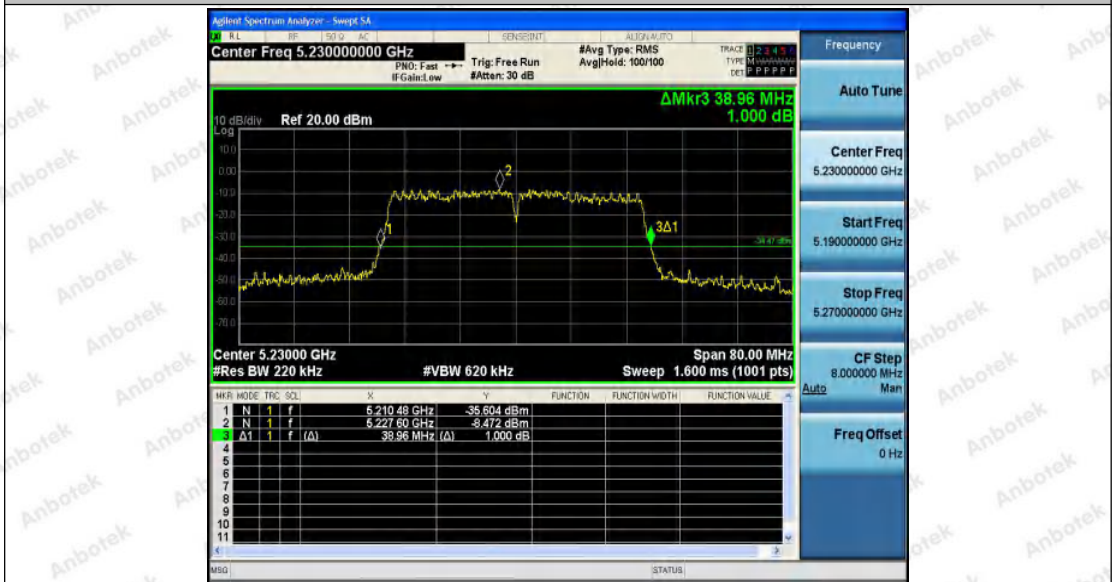

11N40SISO_Ant1_5230