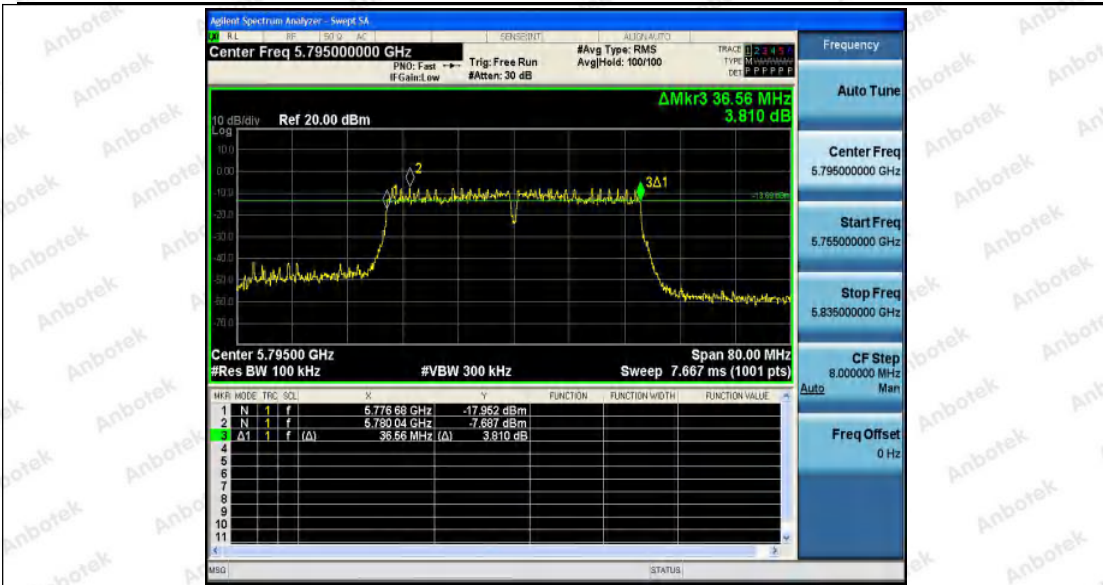

Shenzhen Anbotek Compliance Laboratory Limited

Address: 1/F., Building D, Sogood Science and Technology Park, Sanwei Community, Hangcheng Street, Bao'an District, Shenzhen, Guangdong, China.
Tel: (86) 755-26066440 Fax: (86) 755-26014772 Email: service@anbotek.com

Hotline 400-003-0500
www.anbotek.com