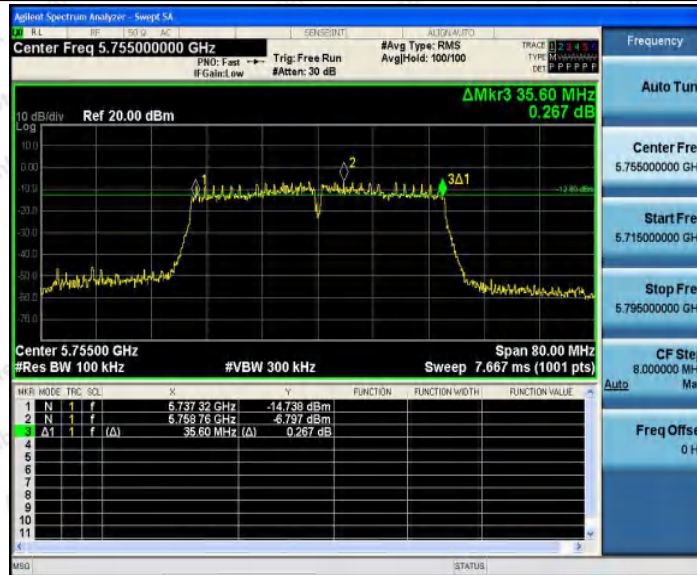

11AC40SISO_Ant1_5755

11AC40SISO_Ant1_5795

Shenzhen Anbotek Compliance Laboratory Limited

Address: 1/F., Building D, Sogood Science and Technology Park, Sanwei Community, Hangcheng Street, Bao'an District, Shenzhen, Guangdong, China.

Tel: (86) 755-26066440 Fax: (86) 755-26014772 Email: service@anbotek.com

Hotline
400-003-0500
www.anbotek.com