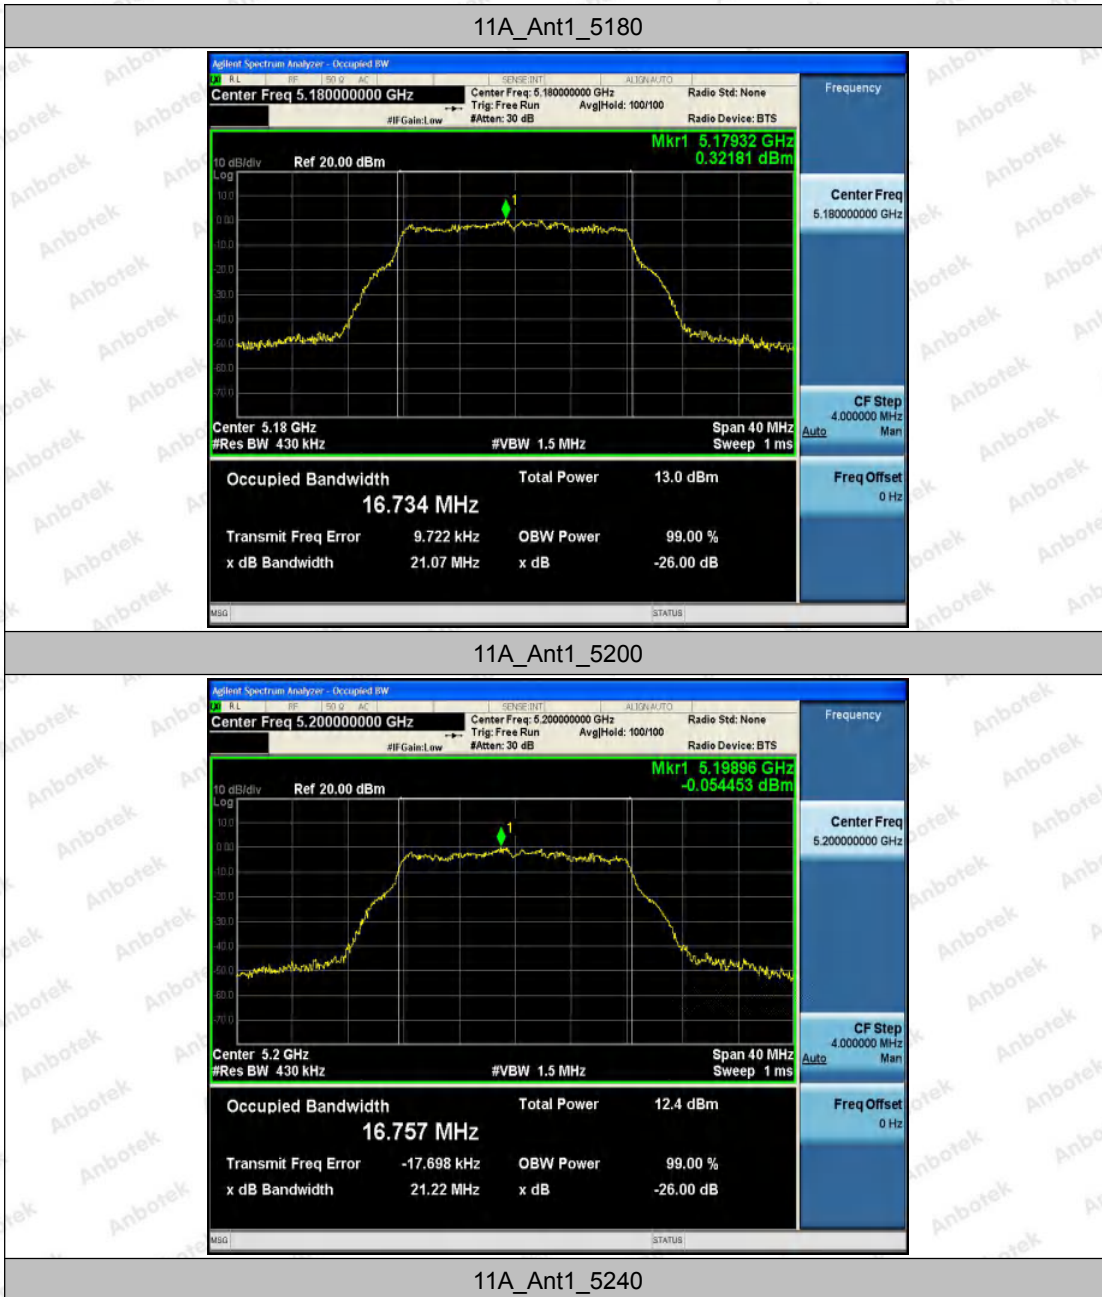

Test Graphs