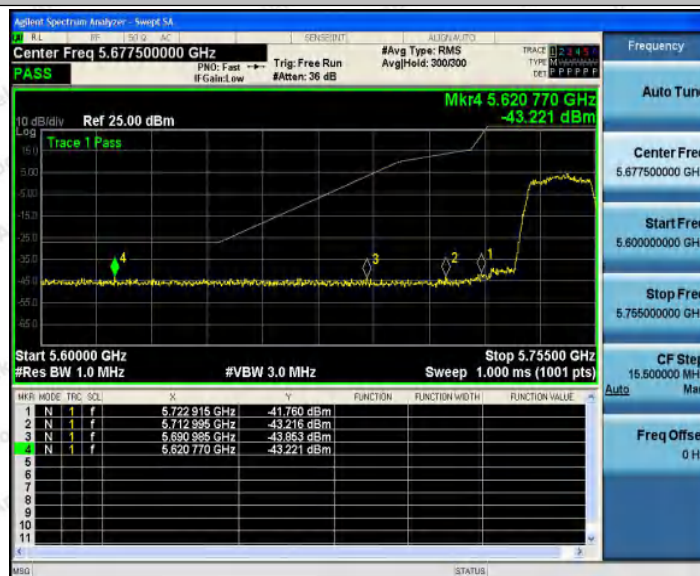

11AC20SISO_Ant1_Low_5745

Shenzhen Anbotek Compliance Laboratory Limited

Address: 1/F., Building D, Sogood Science and Technology Park, Sanwei Community, Hangcheng Street, Bao'an District, Shenzhen, Guangdong, China.

Tel: (86) 755-26066440 Fax: (86) 755-26014772 Email: service@anbotek.com

Hotline
400-003-0500
www.anbotek.com