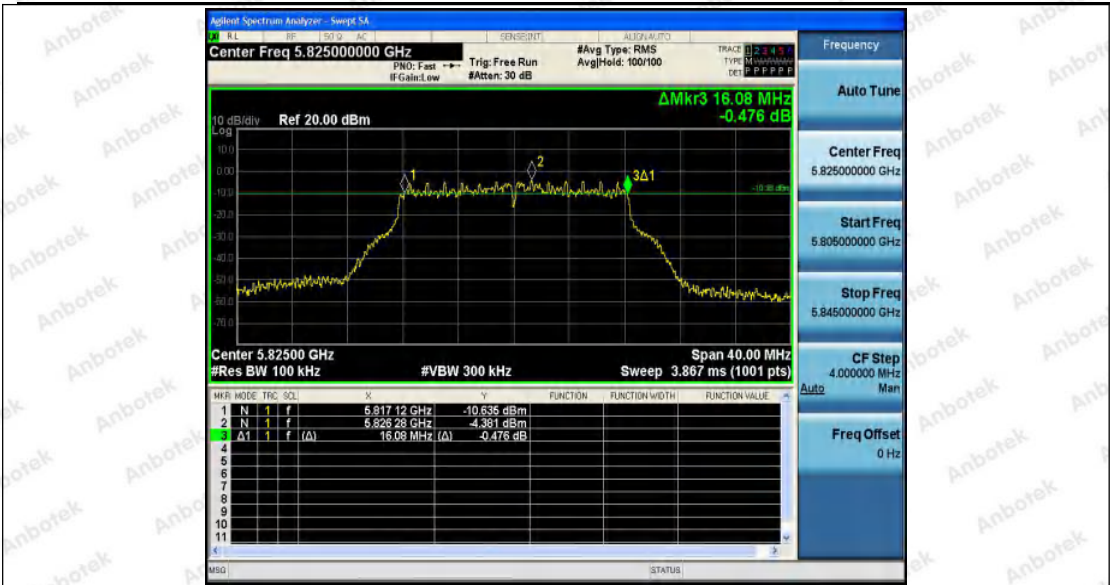

11A_Ant1_5825