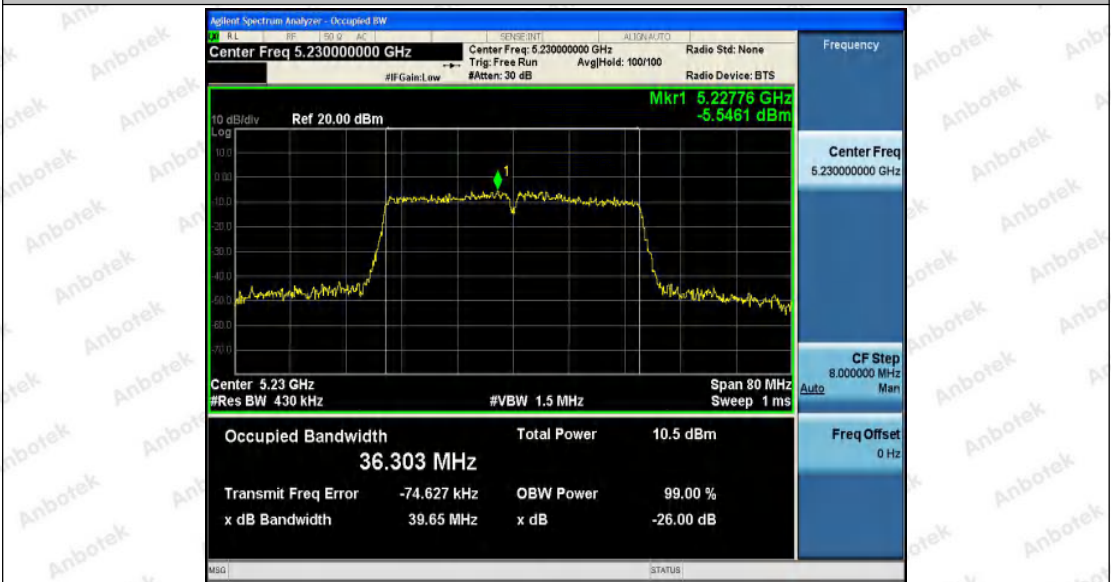

11N40SISO_Ant1_5230