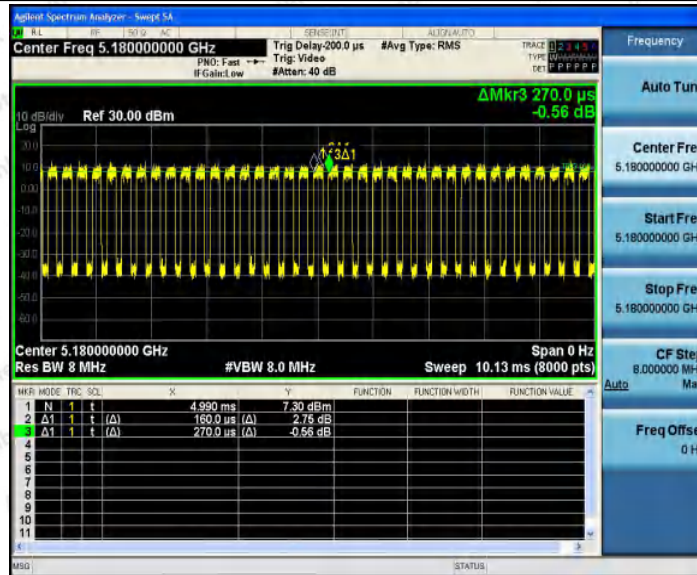

11N20SISO_Ant1_5180

11N20SISO_Ant1_5200

Shenzhen Anbotek Compliance Laboratory Limited

Address: 1/F., Building D, Sogood Science and Technology Park, Sanwei Community, Hangcheng Street, Bao'an District, Shenzhen, Guangdong, China.

Tel: (86) 755-26066440 Fax: (86) 755-26014772 Email: service@anbotek.com

Hotline
400-003-0500
www.anbotek.com