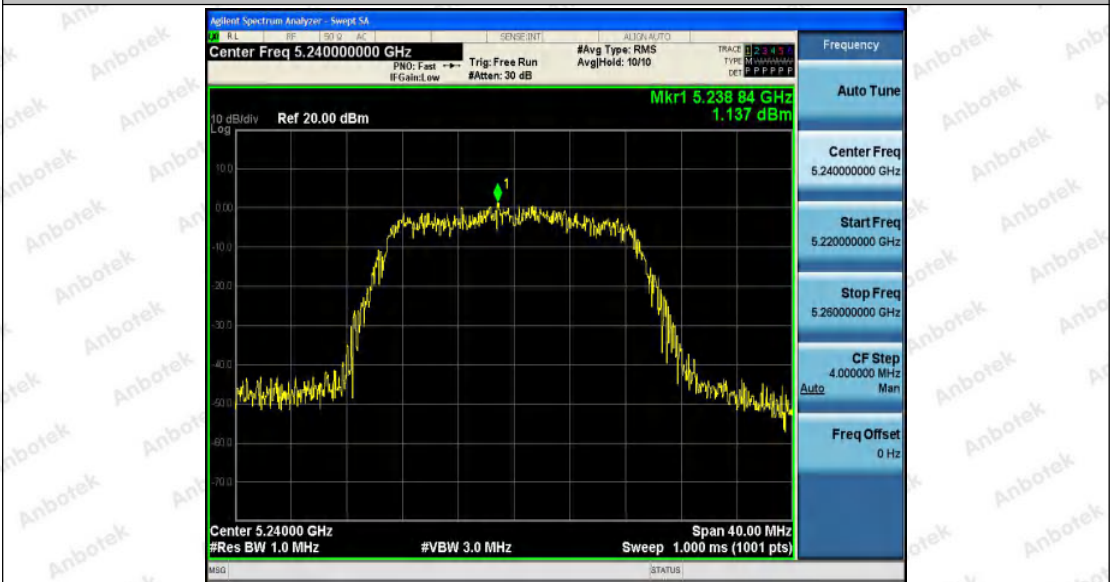

11N20SISO_Ant1_5240