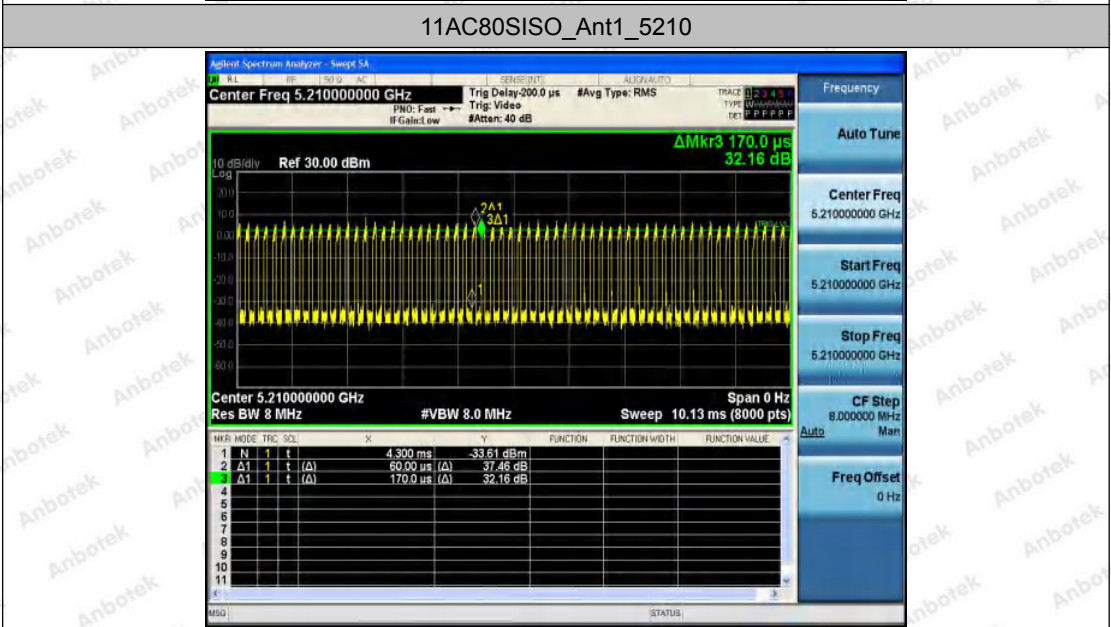

Shenzhen Anbotek Compliance Laboratory Limited

Address: 1/F., Building D, Sogood Science and Technology Park, Sanwei Community, Hangcheng Street, Bao'an District, Shenzhen, Guangdong, China.

Tel: (86) 755-26066440 Fax: (86) 755-26014772 Email: service@anbotek.com

Hotline
400-003-0500
www.anbotek.com