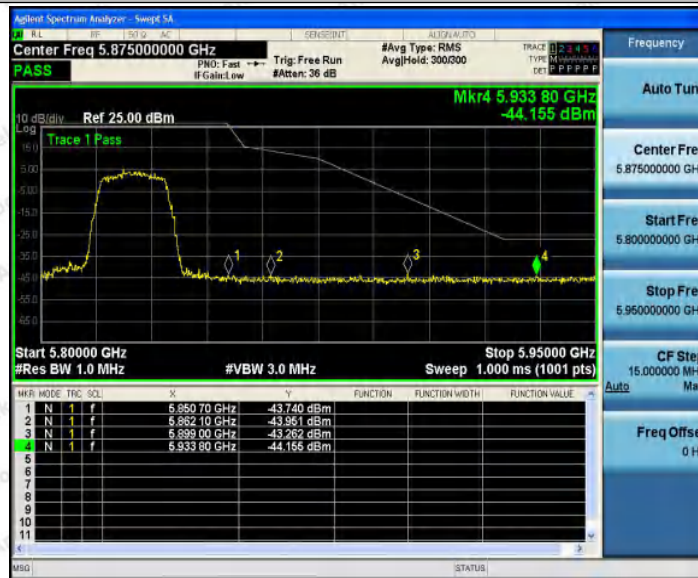

11N20SISO_Ant1_High_5825