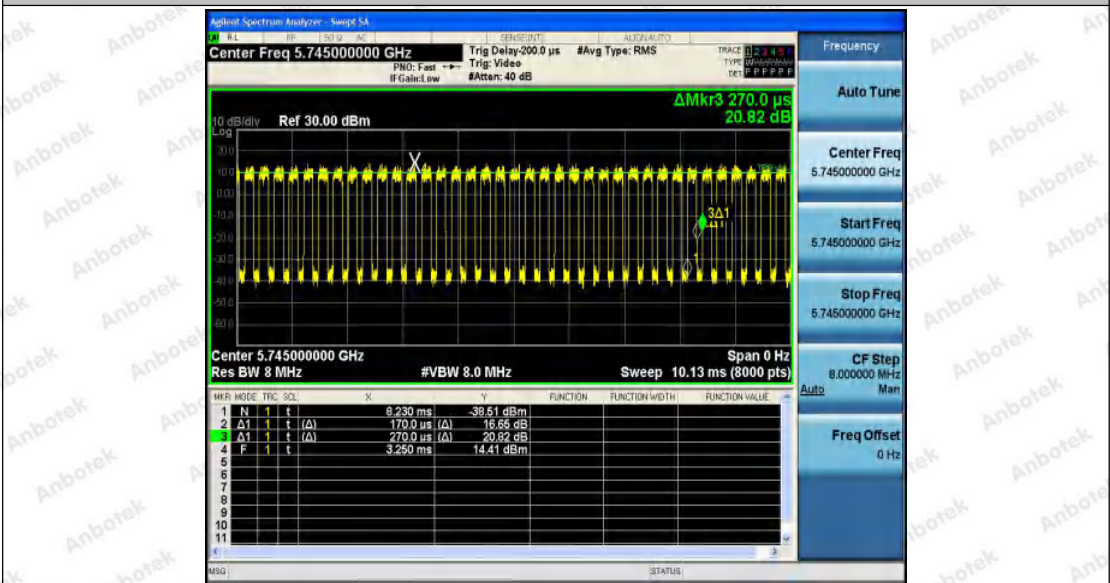

11N20SISO_Ant1_5745

Shenzhen Anbotek Compliance Laboratory Limited

Address: 1/F., Building D, Sogood Science and Technology Park, Sanwei Community, Hangcheng Street, Bao'an District, Shenzhen, Guangdong, China.
Tel: (86) 755-26066440 Fax: (86) 755-26014772 Email: service@anbotek.com

Hotline
400-003-0500
www.anbotek.com