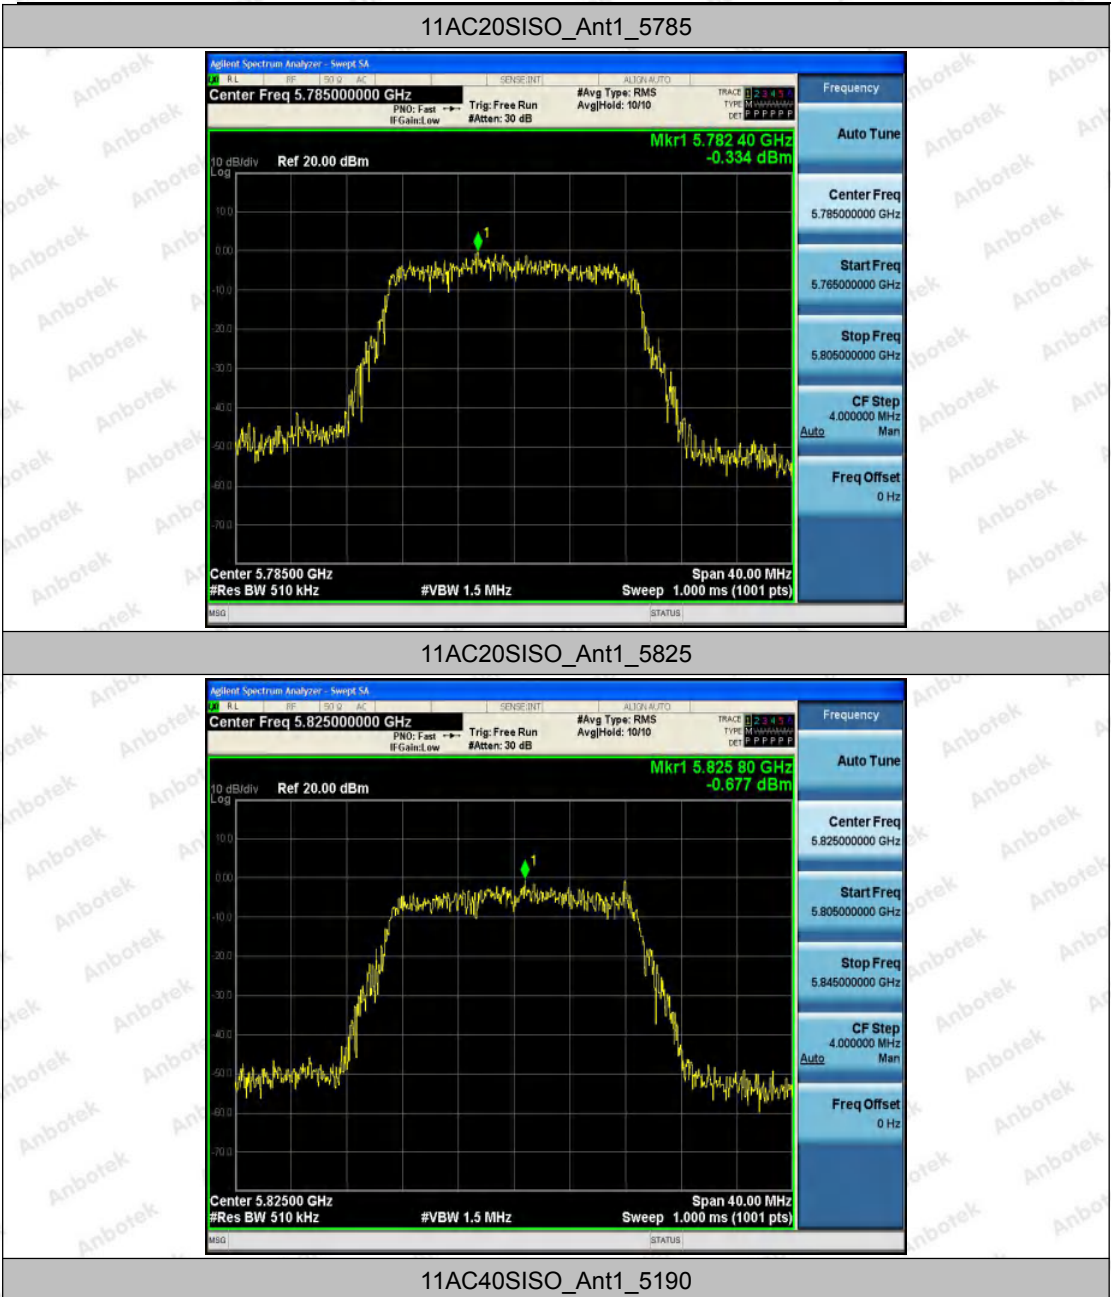

Shenzhen Anbotek Compliance Laboratory Limited

Address: 1/F., Building D, Sogood Science and Technology Park, Sanwei Community, Hangcheng Street, Bao'an District, Shenzhen, Guangdong, China.
Tel: (86) 755-26066440 Fax: (86) 755-26014772 Email: service@anbotek.com

Hotline
400-003-0500
www.anbotek.com