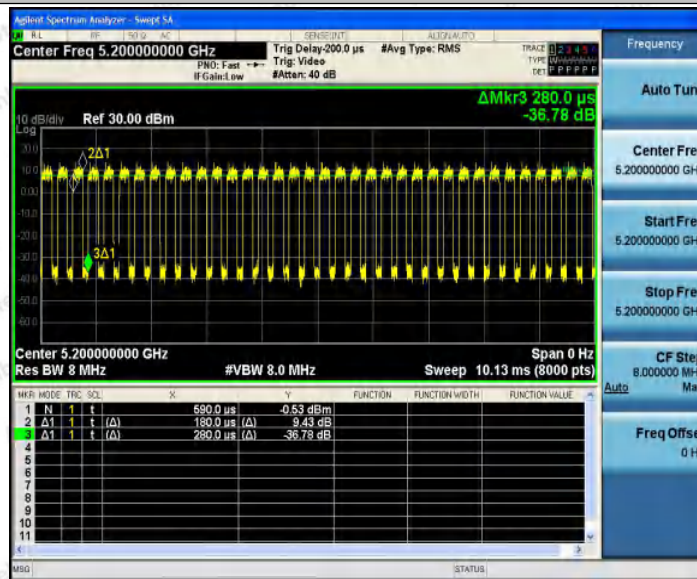

11A_Ant1_5200