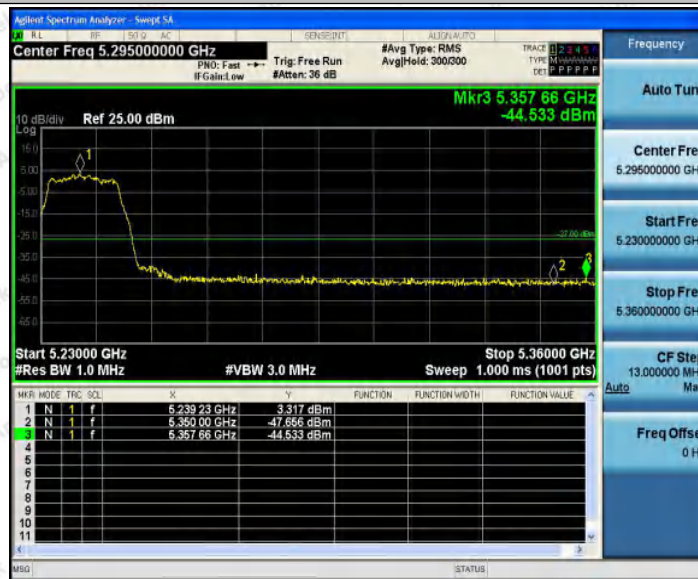

11A_Ant1_High_5240