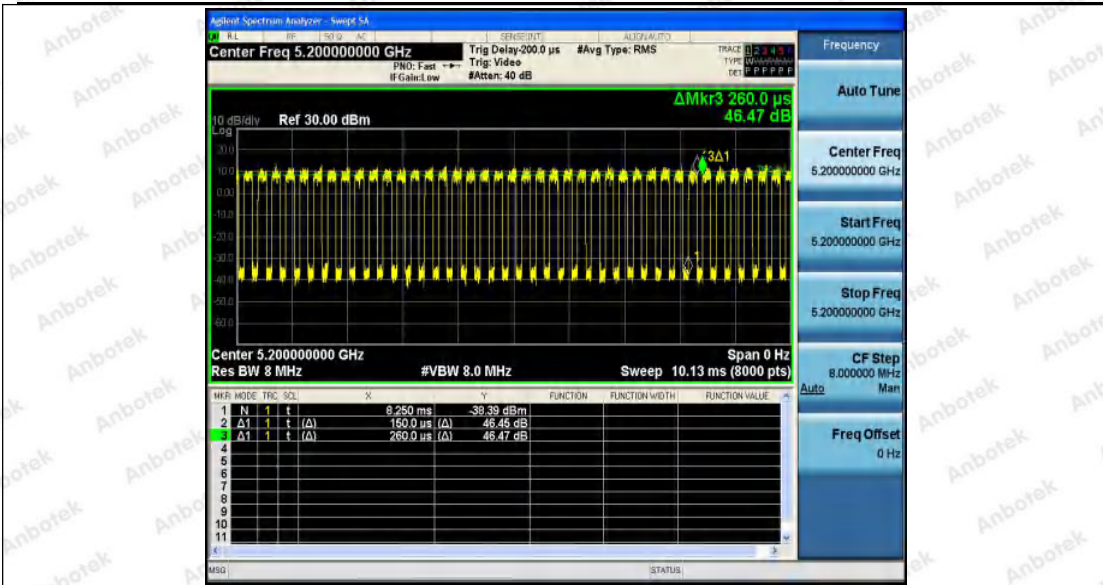

Shenzhen Anbotek Compliance Laboratory Limited

Address: 1/F., Building D, Sogood Science and Technology Park, Sanwei Community, Hangcheng Street, Bao'an District, Shenzhen, Guangdong, China.

Tel: (86) 755-26066440 Fax: (86) 755-26014772 Email: service@anbotek.com

Hotline 400-003-0500
www.anbotek.com