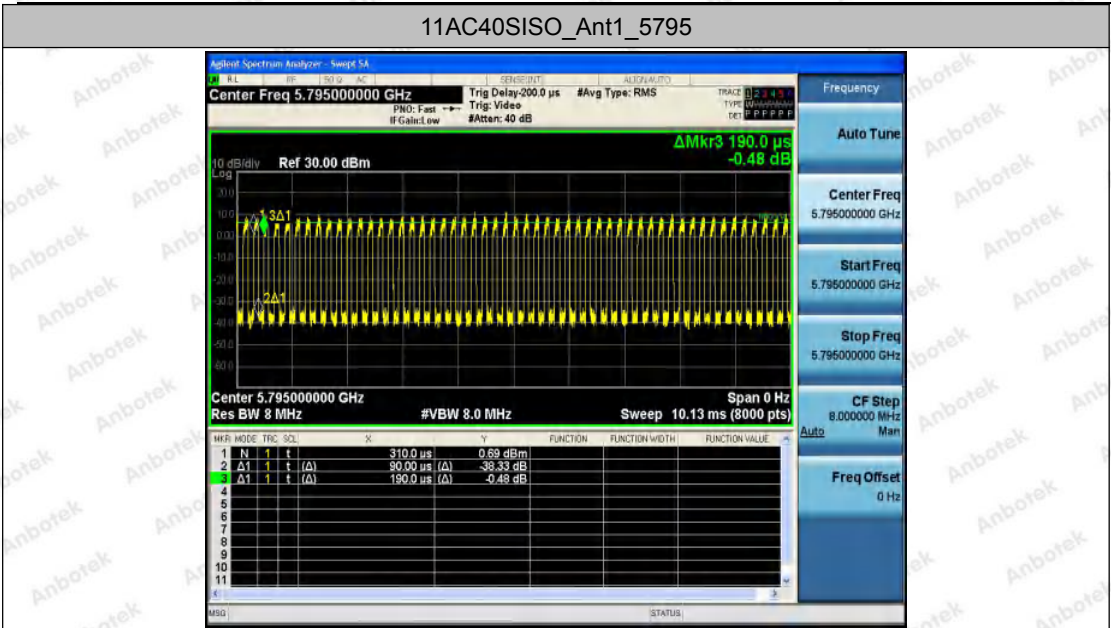

Shenzhen Anbotek Compliance Laboratory Limited

Address: 1/F., Building D, Sogood Science and Technology Park, Sanwei Community, Hangcheng Street, Bao'an District, Shenzhen, Guangdong, China.

Tel: (86) 755-26066440 Fax: (86) 755-26014772 Email: service@anbotek.com

Hotline
400-003-0500
www.anbotek.com