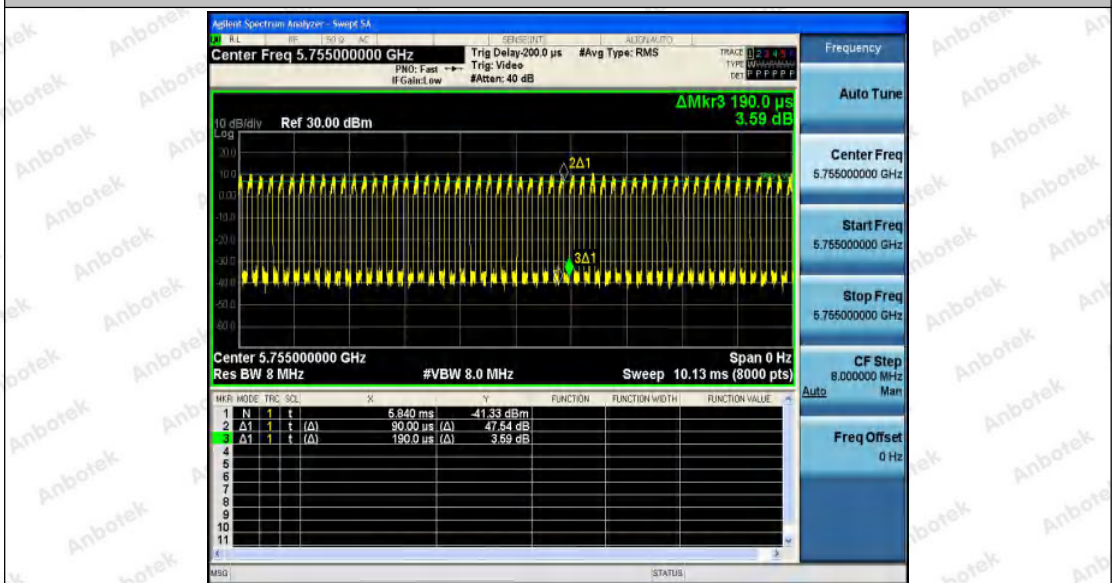

Tel: (86) 755-26066440 Fax: (86) 755-26014772 Email: service@anbotek.com

Hotline 400-003-0500
www.anbotek.com

11AC40SISO_Ant1_5230

11AC40SISO_Ant1_5755

Shenzhen Anbotek Compliance Laboratory Limited

Address: 1/F., Building D, Sogood Science and Technology Park, Sanwei Community, Hangcheng Street, Bao'an District, Shenzhen, Guangdong, China.