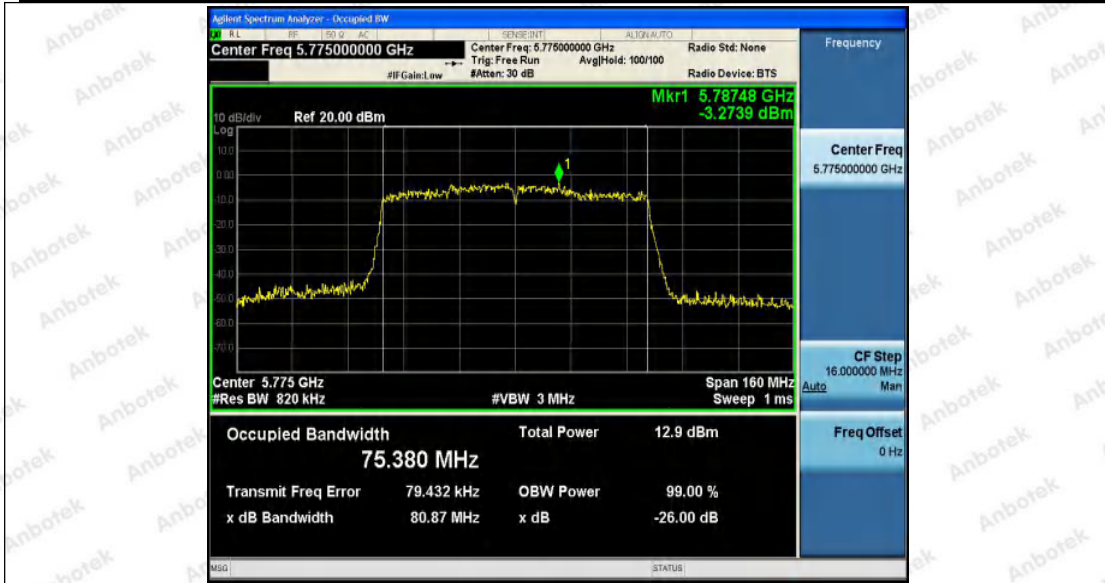

Shenzhen Anbotek Compliance Laboratory Limited

Address: 1/F., Building D, Sogood Science and Technology Park, Sanwei Community, Hangcheng Street, Bao'an District, Shenzhen, Guangdong, China.

Tel: (86) 755-26066440 Fax: (86) 755-26014772 Email: service@anbotek.com

Hotline
400-003-0500
www.anbotek.com