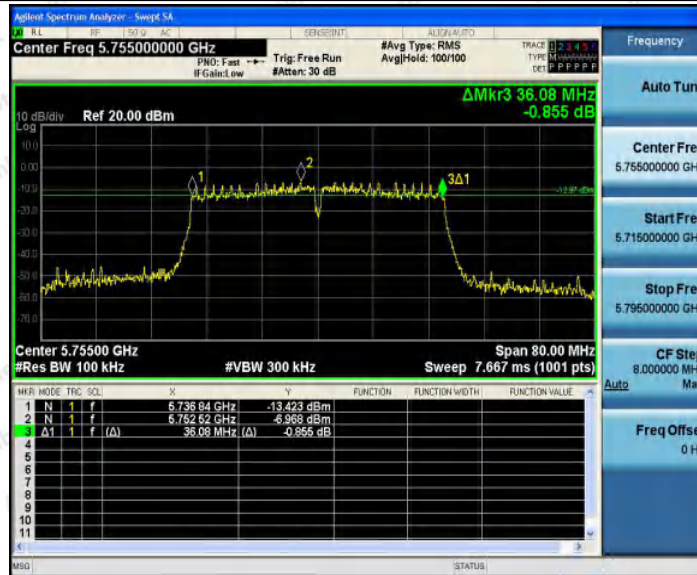

11N40SISO_Ant1_5755

11N40SISO_Ant1_5795

Shenzhen Anbotek Compliance Laboratory Limited

Address: 1/F., Building D, Sogood Science and Technology Park, Sanwei Community, Hangcheng Street, Bao'an District, Shenzhen, Guangdong, China.

Tel: (86) 755-26066440 Fax: (86) 755-26014772 Email: service@anbotek.com

Hotline
400-003-0500
www.anbotek.com