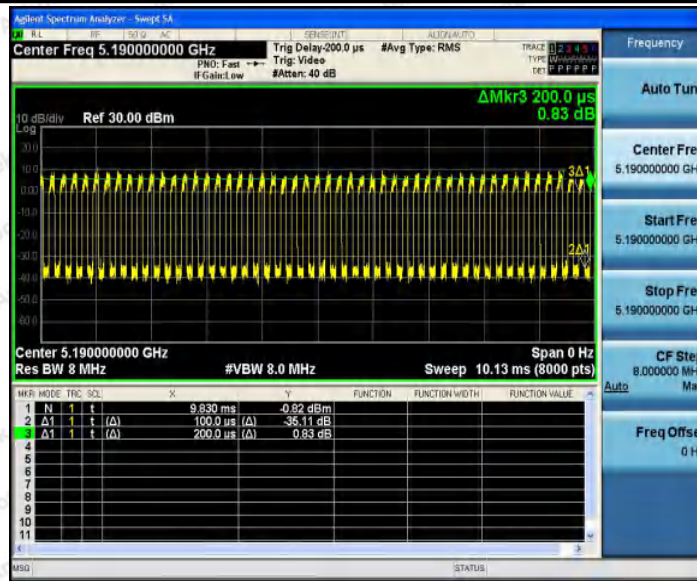

Shenzhen Anbotek Compliance Laboratory Limited

Address: 1/F., Building D, Sogood Science and Technology Park, Sanwei Community, Hangcheng Street, Bao'an District, Shenzhen, Guangdong, China.
Tel: (86) 755-26066440 Fax: (86) 755-26014772 Email: service@anbotek.com

Hotline 400-003-0500
www.anbotek.com