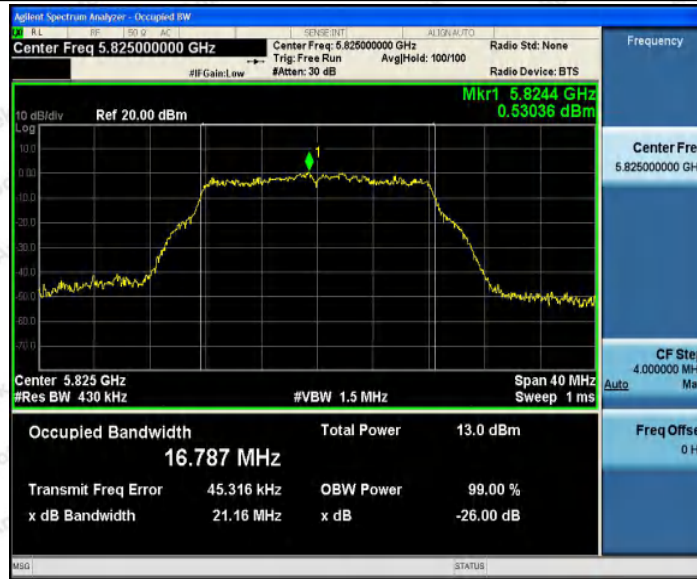

11A_Ant1_5825