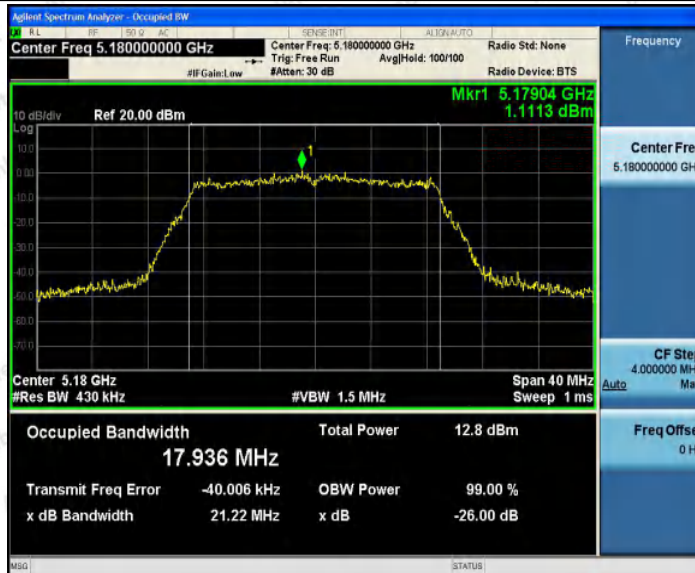

11AC20SISO_Ant1_5180

11AC20SISO_Ant1_5200

Shenzhen Anbotek Compliance Laboratory Limited

Address: 1/F., Building D, Sogood Science and Technology Park, Sanwei Community, Hangcheng Street, Bao'an District, Shenzhen, Guangdong, China.

Tel: (86) 755-26066440 Fax: (86) 755-26014772 Email: service@anbotek.com

Hotline
400-003-0500
www.anbotek.com