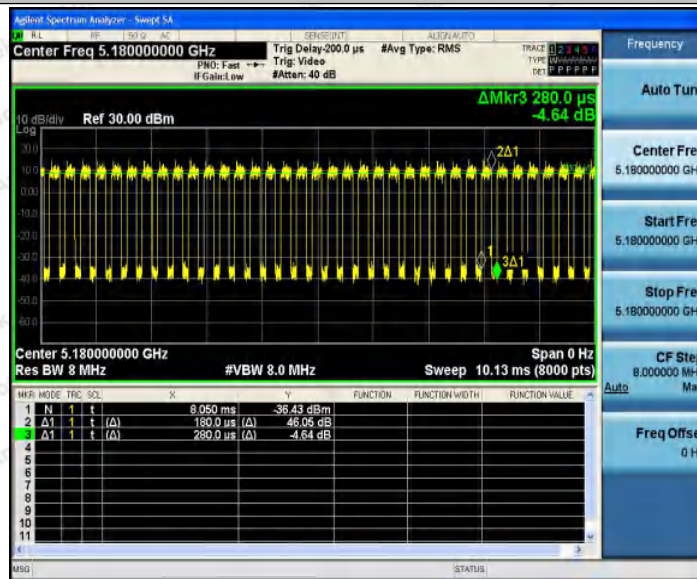

Test Graphs

11A_Ant1_5180