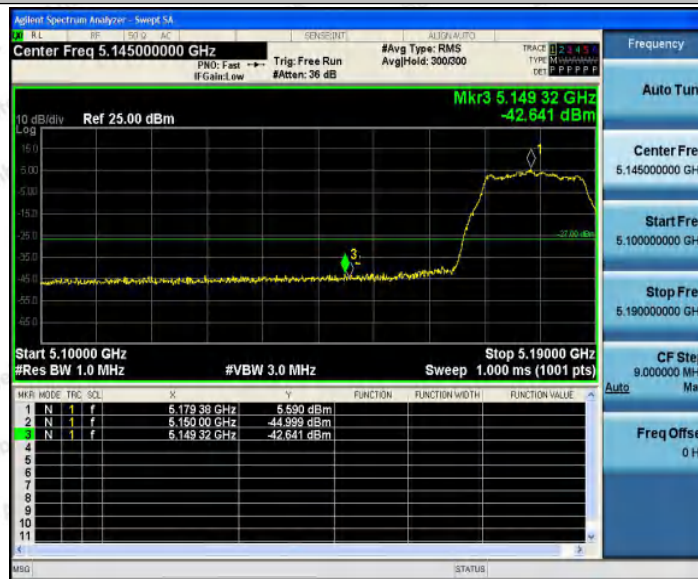

Test Graphs

11A_Ant1_Low_5180