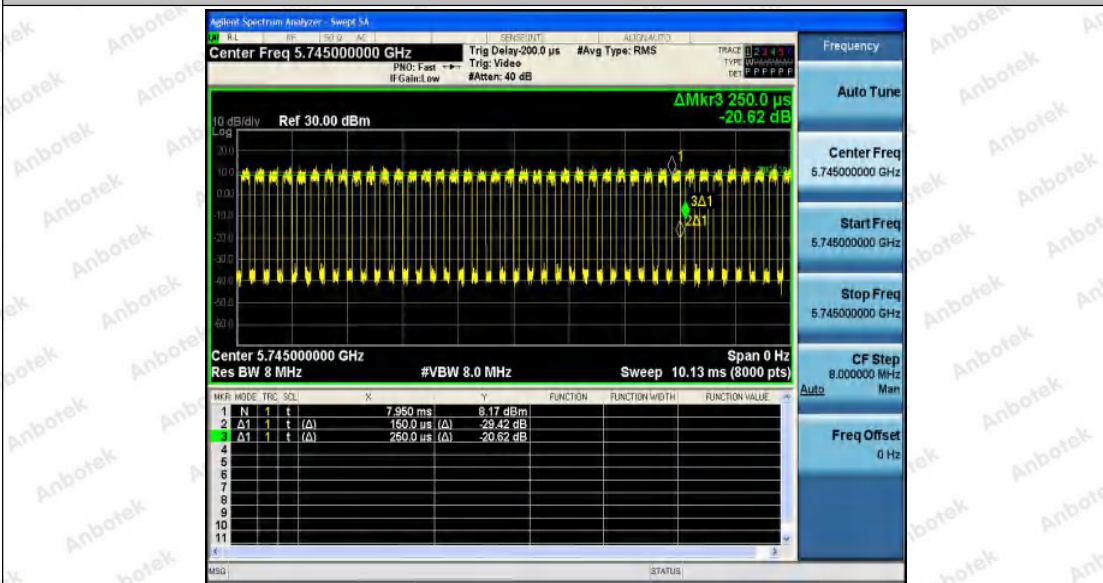

11AC20SISO_Ant1_5745

Shenzhen Anbotek Compliance Laboratory Limited

Address: 1/F., Building D, Sogood Science and Technology Park, Sanwei Community, Hangcheng Street, Bao'an District, Shenzhen, Guangdong, China.

Tel: (86) 755-26066440 Fax: (86) 755-26014772 Email: service@anbotek.com

Hotline 400-003-0500
www.anbotek.com