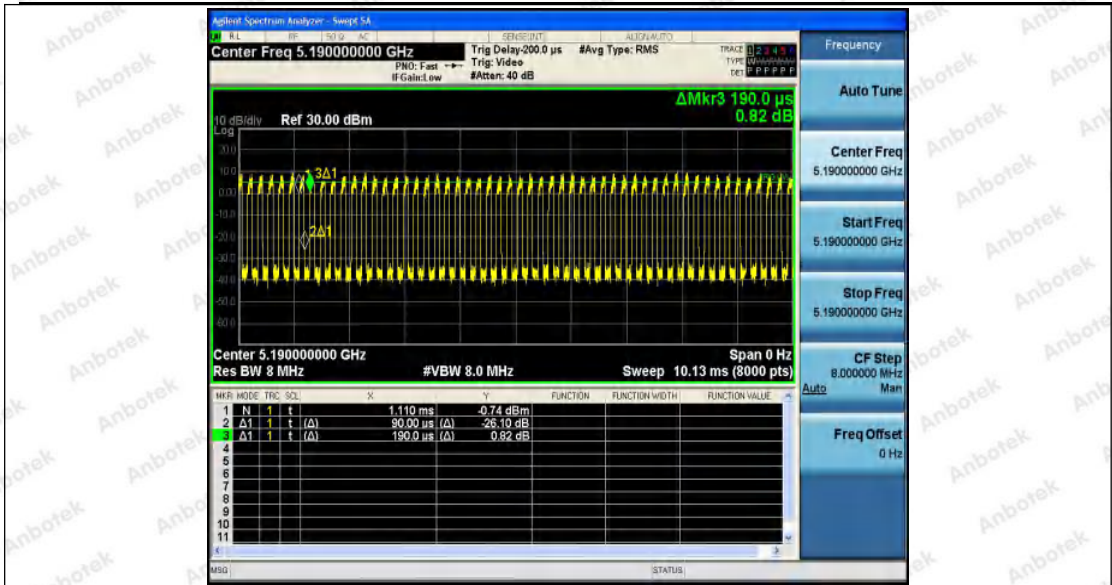

Shenzhen Anbotek Compliance Laboratory Limited

Address: 1/F., Building D, Sogood Science and Technology Park, Sanwei Community, Hangcheng Street, Bao'an District, Shenzhen, Guangdong, China.

Tel: (86) 755-26066440 Fax: (86) 755-26014772 Email: service@anbotek.com

Hotline
400-003-0500
www.anbotek.com