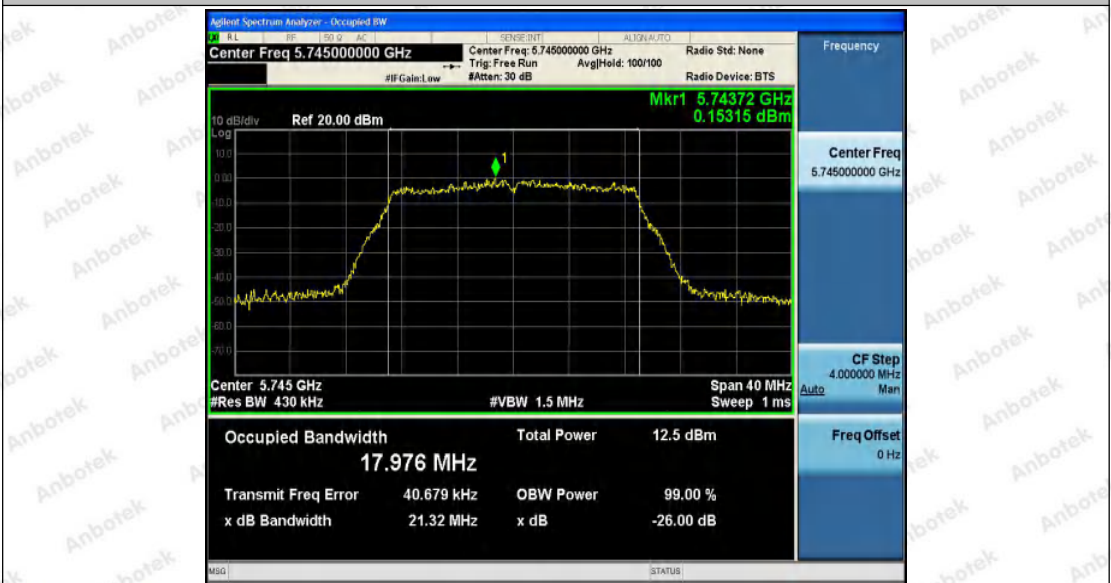

11AC20SISO_Ant1_5745

Shenzhen Anbotek Compliance Laboratory Limited

Address: 1/F., Building D, Sogood Science and Technology Park, Sanwei Community, Hangcheng Street, Bao'an District, Shenzhen, Guangdong, China.

Tel: (86) 755-26066440 Fax: (86) 755-26014772 Email: service@anbotek.com

Hotline 400-003-0500
www.anbotek.com