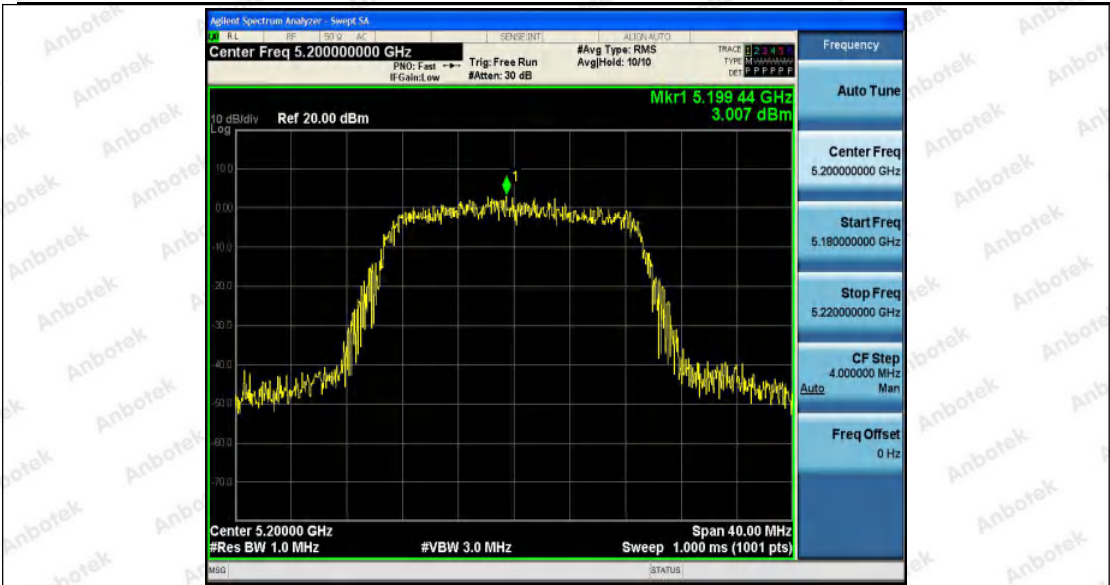

Shenzhen Anbotek Compliance Laboratory Limited

Address: 1/F., Building D, Sogood Science and Technology Park, Sanwei Community, Hangcheng Street, Bao'an District, Shenzhen, Guangdong, China.

Tel: (86) 755-26066440 Fax: (86) 755-26014772 Email: service@anbotek.com

Hotline
400-003-0500
www.anbotek.com