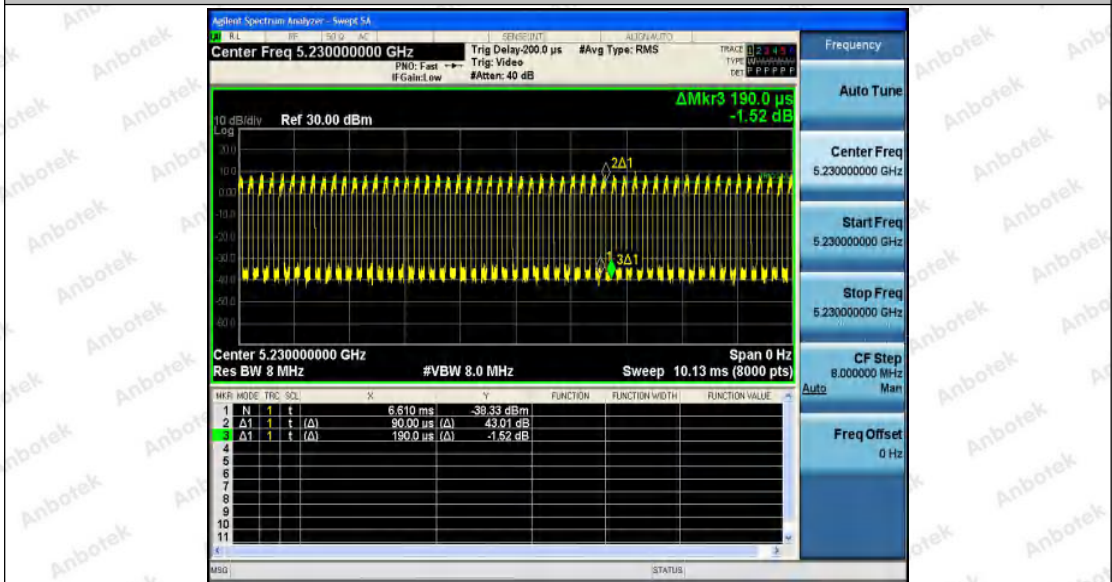

11AC40SISO_Ant1_5230