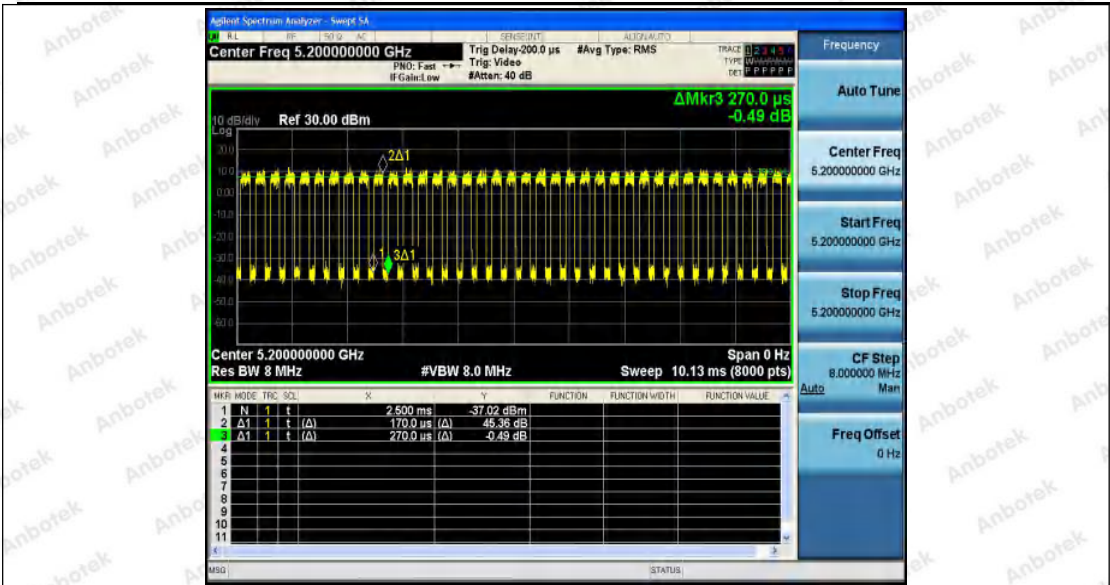

Shenzhen Anbotek Compliance Laboratory Limited

Address: 1/F., Building D, Sogood Science and Technology Park, Sanwei Community, Hangcheng Street, Bao'an District, Shenzhen, Guangdong, China.
Tel: (86) 755-26066440 Fax: (86) 755-26014772 Email: service@anbotek.com

Hotline
400-003-0500
www.anbotek.com