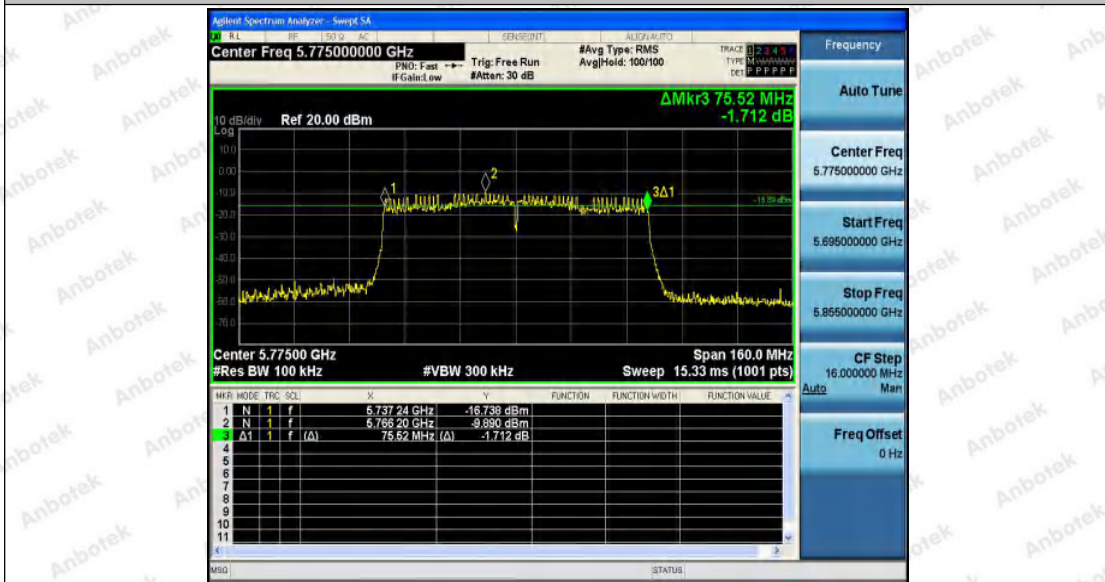

11AC80SISO_Ant1_5775

Shenzhen Anbotek Compliance Laboratory Limited

Address: 1/F., Building D, Sogood Science and Technology Park, Sanwei Community, Hangcheng Street, Bao'an District, Shenzhen, Guangdong, China.

Tel: (86) 755-26066440 Fax: (86) 755-26014772 Email: service@anbotek.com

Hotline
400-003-0500
www.anbotek.com