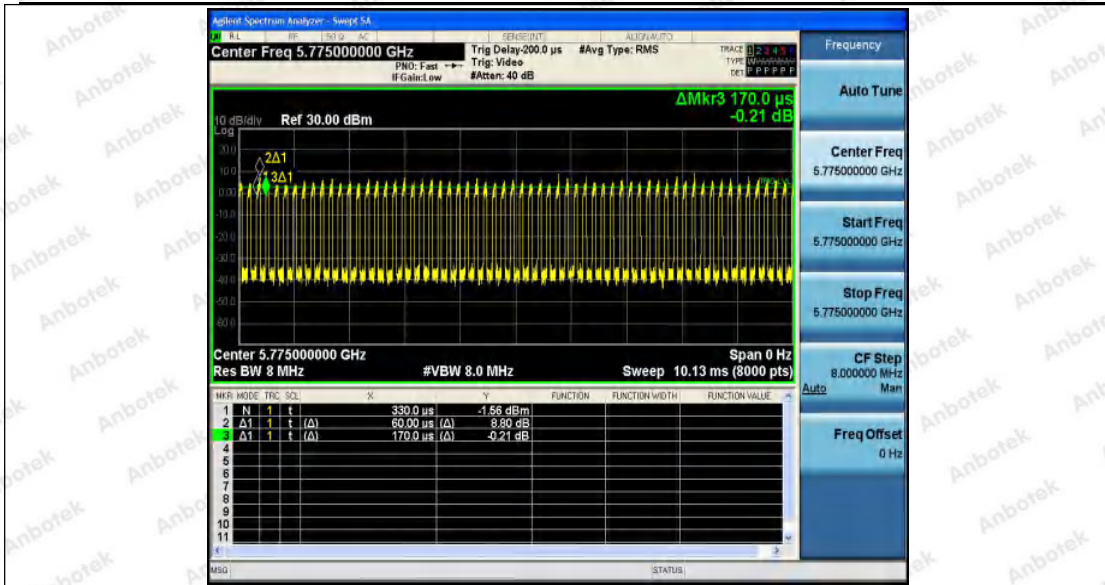

11AC80SISO_Ant1_5775

---End---