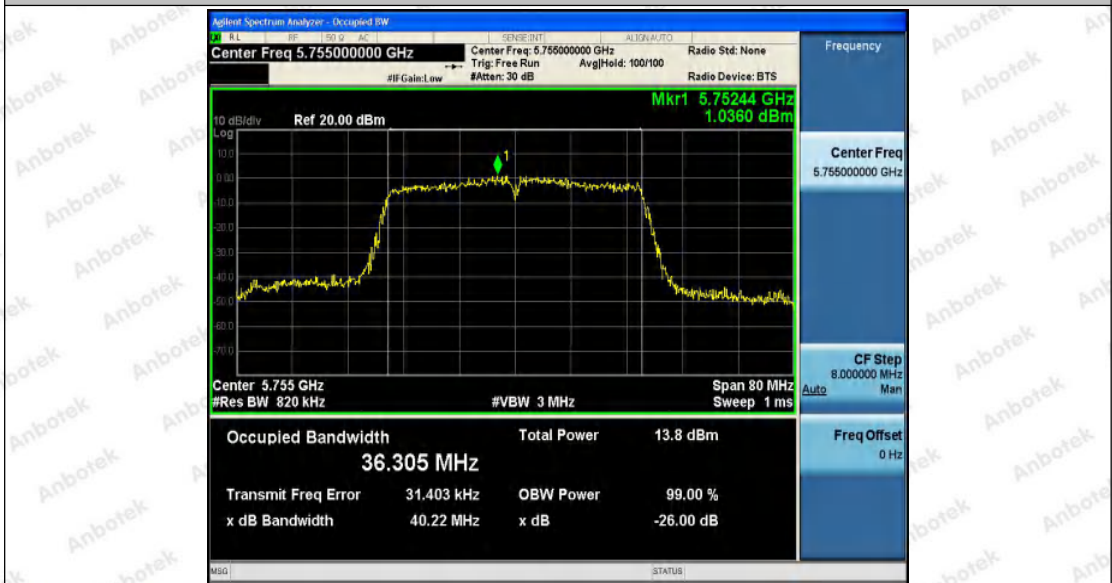

11AC40SISO_Ant1_5755

Shenzhen Anbotek Compliance Laboratory Limited

Address: 1/F., Building D, Sogood Science and Technology Park, Sanwei Community, Hangcheng Street, Bao'an District, Shenzhen, Guangdong, China.

Tel: (86) 755-26066440 Fax: (86) 755-26014772 Email: service@anbotek.com

Hotline 400-003-0500
www.anbotek.com