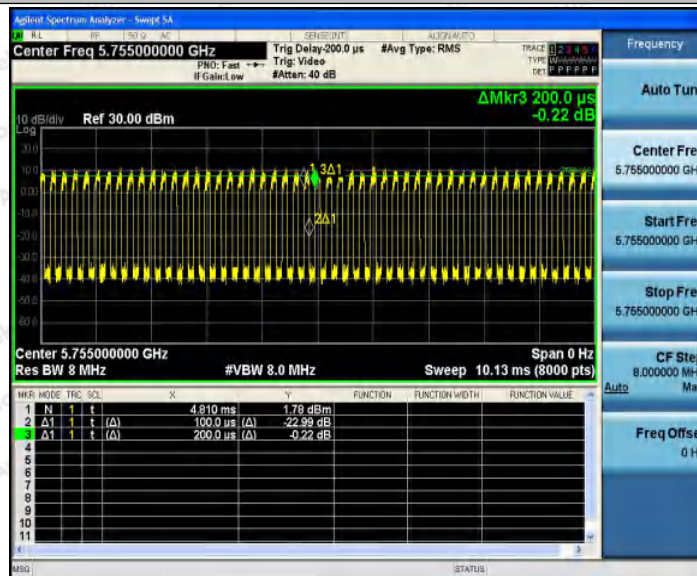

11N40SISO_Ant1_5755

Shenzhen Anbotek Compliance Laboratory Limited

Address: 1/F., Building D, Sogood Science and Technology Park, Sanwei Community, Hangcheng Street, Bao'an District, Shenzhen, Guangdong, China.
Tel: (86) 755-26066440 Fax: (86) 755-26014772 Email: service@anbotek.com

Hotline 400-003-0500
www.anbotek.com