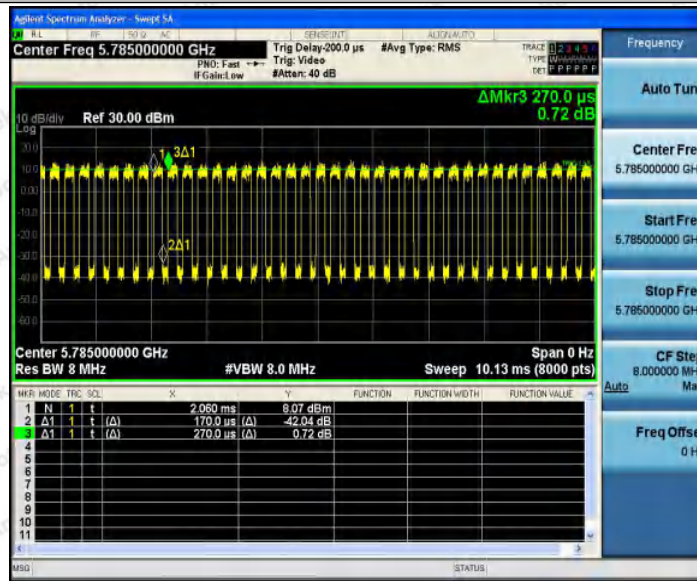

Hotline
 400-003-0500
 www.anbotek.com

11N20SISO_Ant1_5785

11N20SISO_Ant1_5825

11N40SISO_Ant1_5190

Shenzhen Anbotek Compliance Laboratory Limited

Address: 1/F., Building D, Sogood Science and Technology Park, Sanwei Community, Hangcheng Street, Bao'an District, Shenzhen, Guangdong, China.