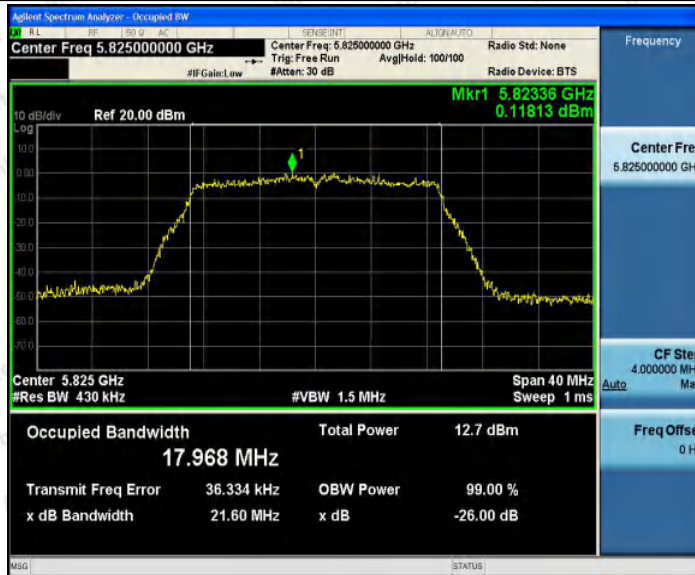

11N20SISO_Ant1_5825

11N40SISO_Ant1_5190

Shenzhen Anbotek Compliance Laboratory Limited

Address: 1/F., Building D, Sogood Science and Technology Park, Sanwei Community, Hangcheng Street, Bao'an District, Shenzhen, Guangdong, China.

Tel: (86) 755-26066440 Fax: (86) 755-26014772 Email: service@anbotek.com

Hotline
400-003-0500
www.anbotek.com