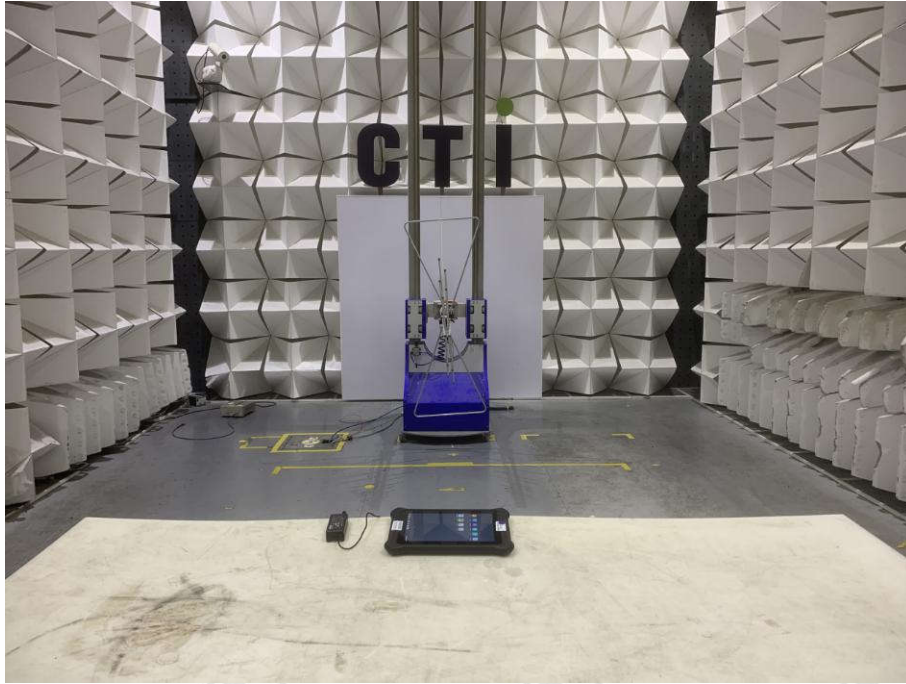

PHOTOGRAPHS OF TEST SETUP

Test model No.:D1 Pro

Radiated spurious emission Test Setup-1(Below 1GHz)

Radiated spurious emission Test Setup-2(Above 1GHz)

**Radiated spurious emission Test Setup-3(Above 1GHz)
There are absorbing materials under the ground.**

Conducted Emissions Test Setup