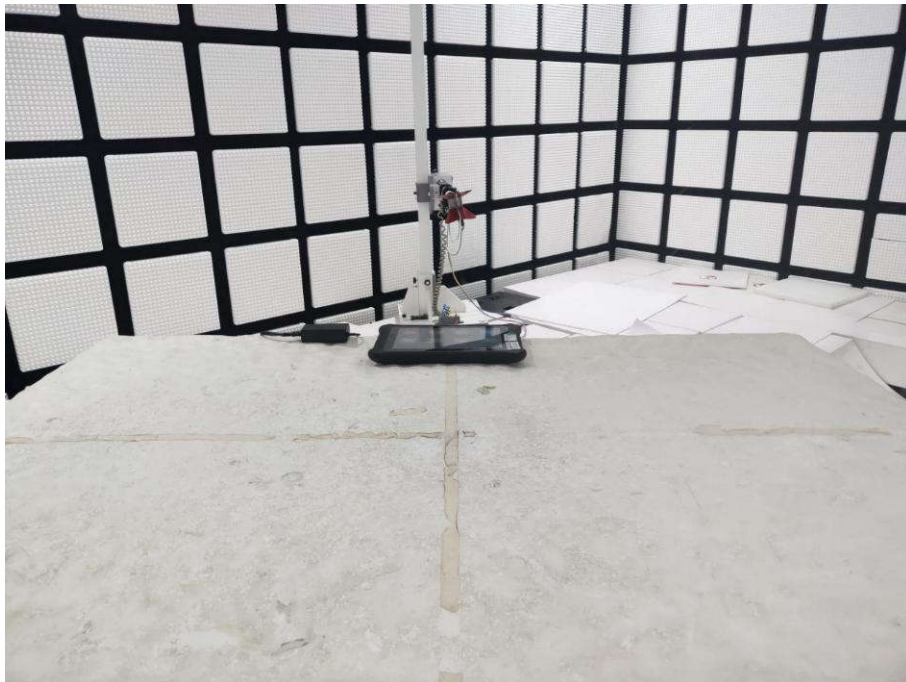

PHOTOGRAPHS OF TEST SETUP

Test model No.:D1 Pro

Radiated spurious emission Test Setup-1(Below 1GHz)

Radiated spurious emission Test Setup-2(Above 1GHz)

**Radiated spurious emission Test Setup-3(Above 1GHz)
There are absorbing materials under the ground.**

Conducted Emissions Test Setup