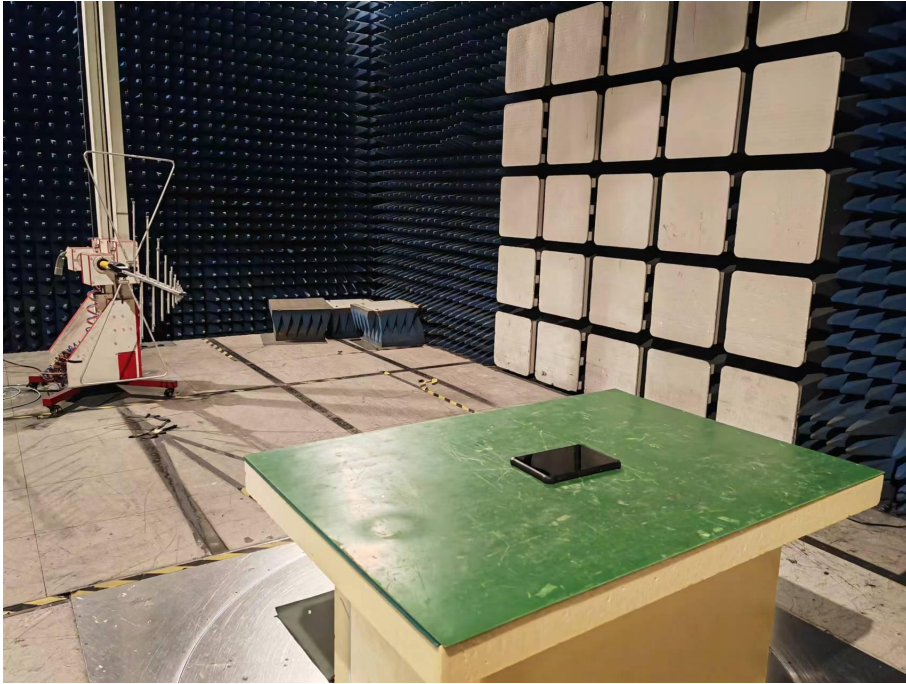

TEST SETUP PHOTOS

1.1. Photos of Radiation Emission Measurement

Spurious Emission Test Setup (30MHz-1GHz)

Spurious Emission Test Setup (Above 1GHz)

1.2. Conducted Emission Test

----- The End -----