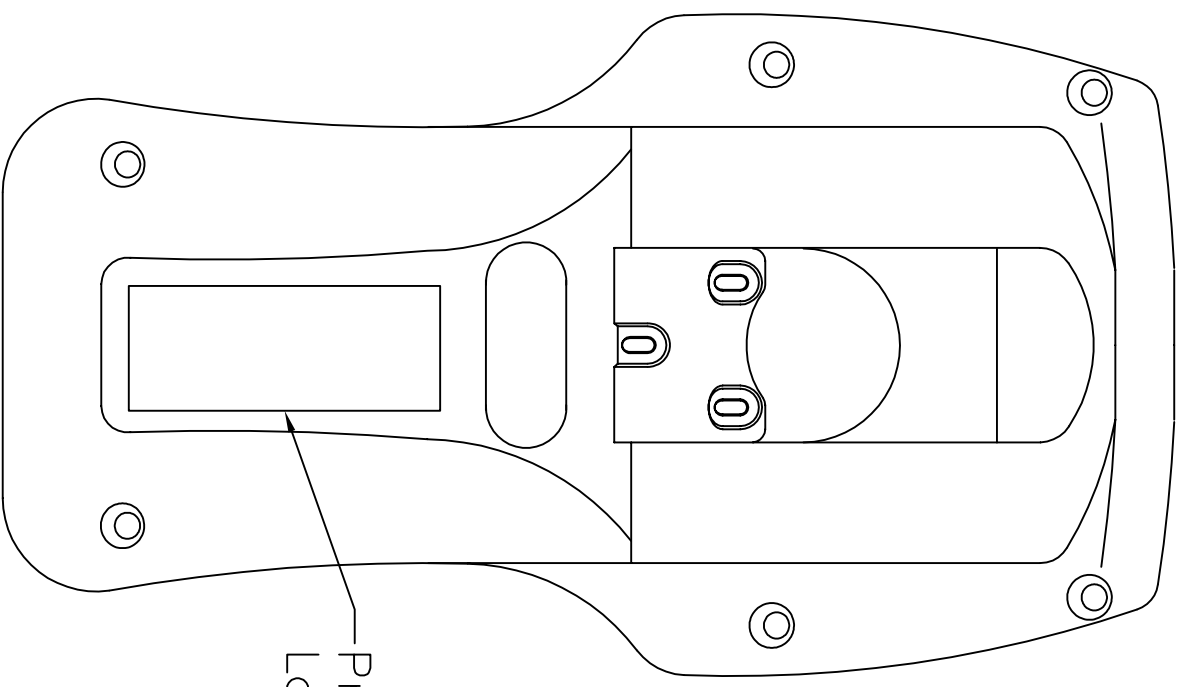

enclosure bottom

Product Identifier
Label Location

PakSense, Inc. 5256 Fairview Ave Boise, ID 83706					www.paksense.com (907) 208-629-3358	
TITLE	Label Position					
DATE	INITIALS	SHEET	SCALE	UNITS		
10/21/08	JF	1 of 1	NTS	NA		