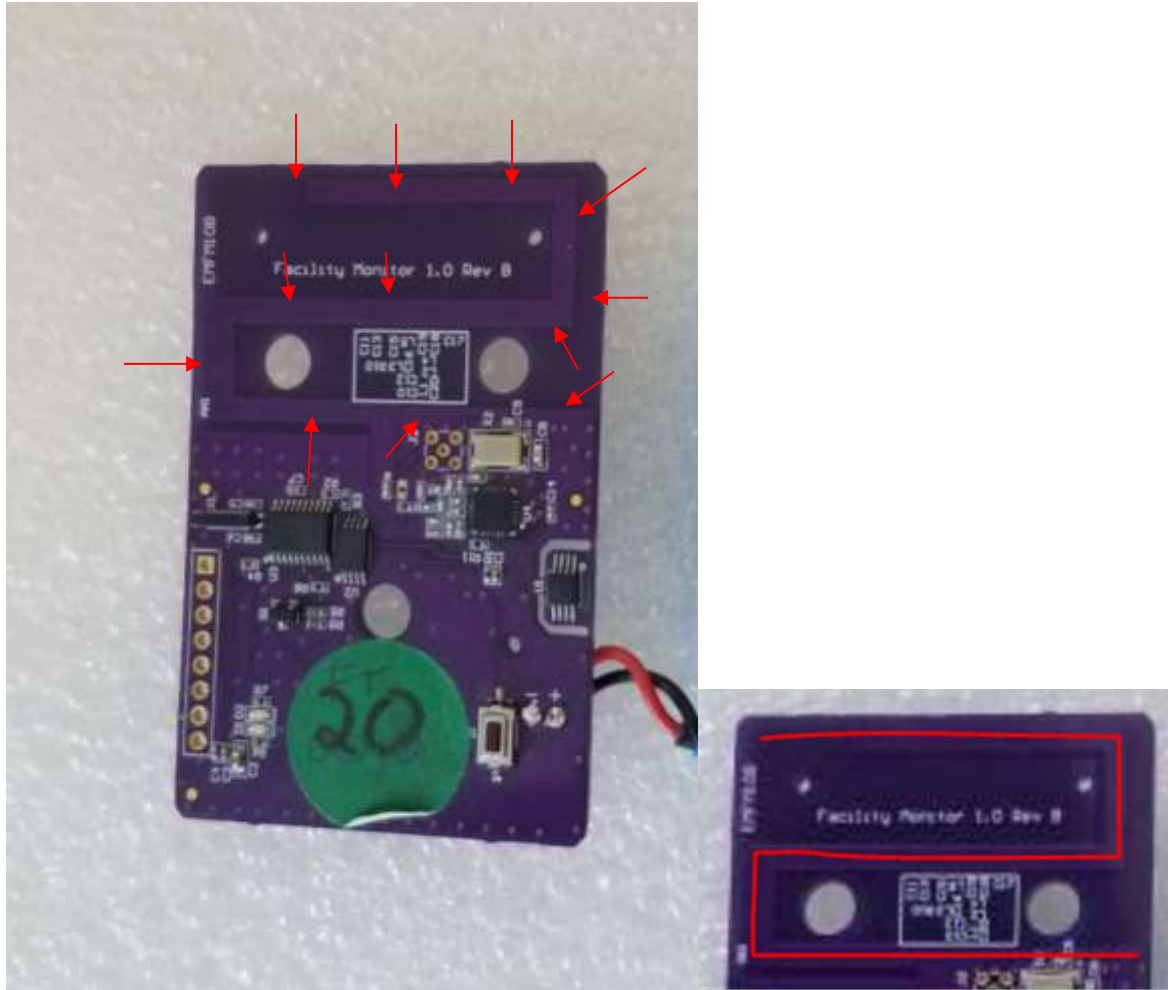

## INTERNAL PHOTOGRAPHS

**Figure 1. Open Enclosure (Inside)**

US Tech Test Report:  
FCC ID:  
IC:  
Test Report Number:  
Issue Date:  
Customer:  
Model:

FCC Part 15 Certification/ RSS-247  
WPEEMFM1  
8031A-EMFM1  
22-0007  
January 26, 2022  
Emerson Digital Cold Chain, Inc.  
EMFM1

**Figure 2. EUT and Battery (Front)**

US Tech Test Report:  
FCC ID:  
IC:  
Test Report Number:  
Issue Date:  
Customer:  
Model:

FCC Part 15 Certification/ RSS-247  
WPEEMFM1  
8031A-EMFM1  
22-0007  
January 26, 2022  
Emerson Digital Cold Chain, Inc.  
EMFM1

**Figure 3. Battery Antenna Trace – Red Arrows and Close- up with Red Line Showing Trace**

US Tech Test Report:  
FCC ID:  
IC:  
Test Report Number:  
Issue Date:  
Customer:  
Model:

FCC Part 15 Certification/ RSS-247  
WPEEMFM1  
8031A-EMFM1  
22-0007  
January 26, 2022  
Emerson Digital Cold Chain, Inc.  
EMFM1