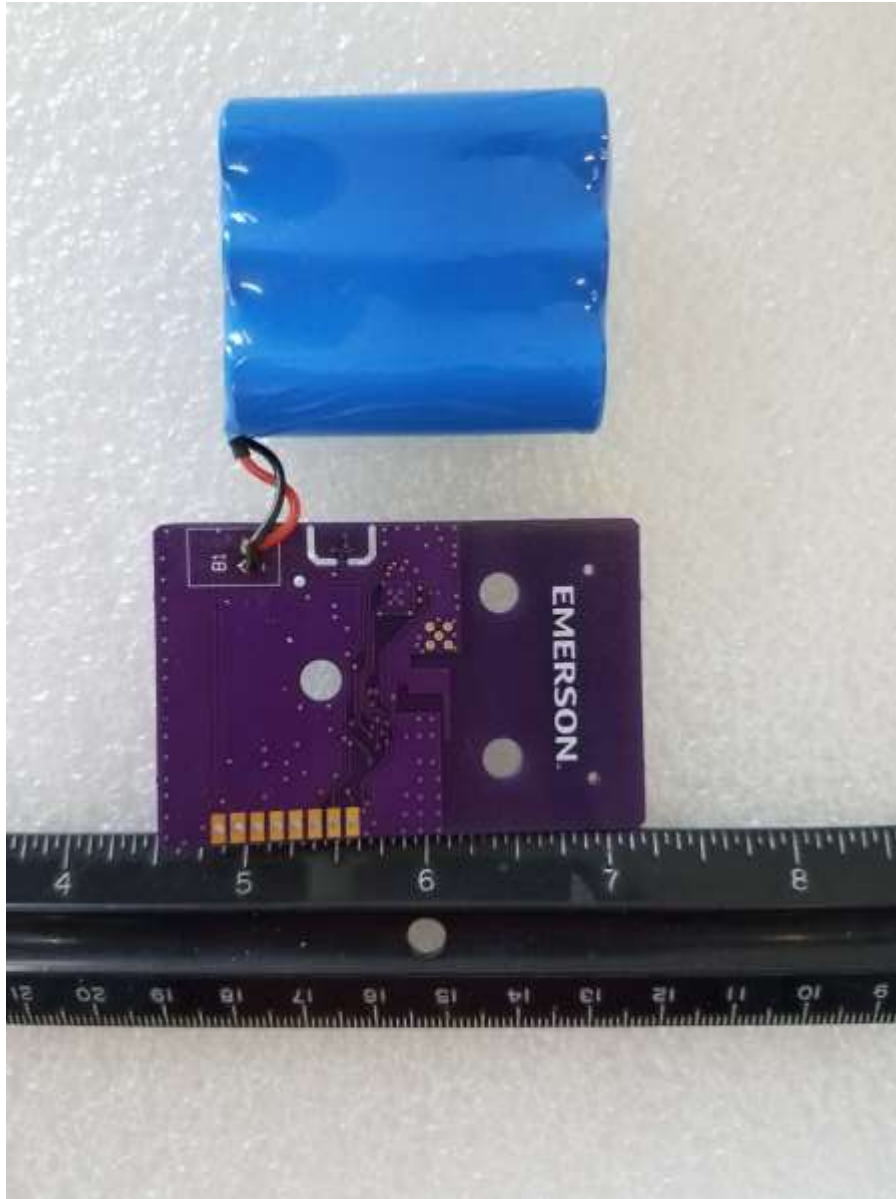

## INTERNAL PHOTOGRAPHS

**Figure 1. Open Enclosure (Inside)**

US Tech Test Report:  
FCC ID:  
IC:  
Test Report Number:  
Issue Date:  
Customer:  
Model:

FCC Part 15 Certification/ RSS-247  
WPEEMFM1  
8031A-EMFM1  
22-0007  
January 26, 2022  
Emerson Digital Cold Chain, Inc.  
EMFM1

**Figure 2. EUT and Battery (Front)**

US Tech Test Report:  
FCC ID:  
IC:  
Test Report Number:  
Issue Date:  
Customer:  
Model:

FCC Part 15 Certification/ RSS-247  
WPEEMFM1  
8031A-EMFM1  
22-0007  
January 26, 2022  
Emerson Digital Cold Chain, Inc.  
EMFM1

**Figure 3. Battery Antenna Trace – Red Arrows and Close- up with Red Line Showing Trace**

US Tech Test Report:  
FCC ID:  
IC:  
Test Report Number:  
Issue Date:  
Customer:  
Model:

FCC Part 15 Certification/ RSS-247  
WPEEMFM1  
8031A-EMFM1  
22-0007  
January 26, 2022  
Emerson Digital Cold Chain, Inc.  
EMFM1