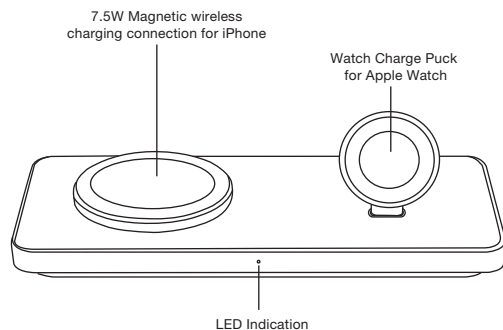

NEXT

Magnetic 3-in-1 Wireless Charger

N-2201

PACKAGE CONTENTS

- Wireless Charger
- Watch Charge Puck
- AC Adapter

SAFETY INFORMATION

1. Please read the instructions of this product in detail before using it for the first time.
2. For indoor use only.
3. Prevent cable from being pinched or damaged.
4. You must use the included AC adapter to power the dock.
5. Unplug the product if not used for an extended period of time.
6. Do not disassemble any of the components. Refer all services to qualified personnel only.

FCC WARNING

This device complies with part 15 of the FCC Rules. Operation is subject to the following two conditions:

- (1) this device may not cause harmful interference, and
- (2) this device must accept any interference received, including interference that may cause undesired operation.