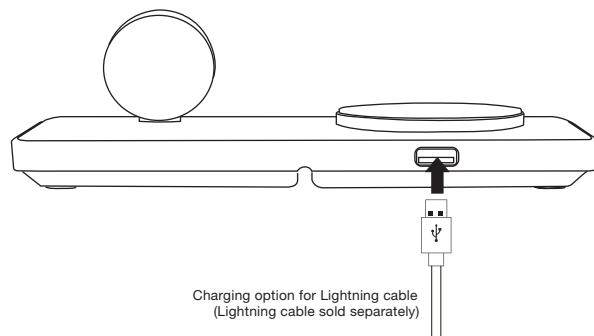

NEXT

Magnetic 3-in-1 Wireless Charger

N-2201

PACKAGE CONTENTS

- Wireless Charger
- Watch Charge Puck
- AC Adapter

SAFETY INFORMATION

1. Please read the instructions of this product in detail before using it for the first time.
2. For indoor use only.
3. Prevent cable from being pinched or damaged.
4. You must use the included AC adapter to power the dock.
5. Unplug the product if not used for an extended period of time.
6. Do not disassemble any of the components. Refer all services to qualified personnel only.