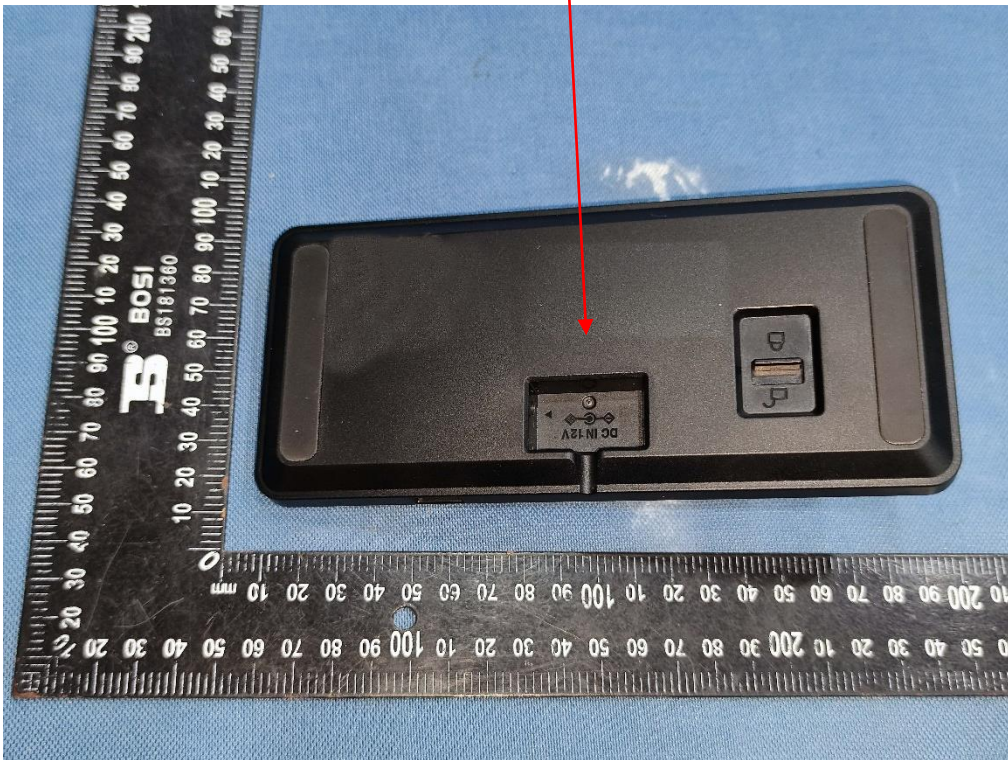

Label Location

NEXT

Magnetic 3-in-1 Wireless Charger
Input: 12V===2A
Output: USB-A: 7.5W | Watch: 5W | Magnetic Charger: 7.5W
FCC ID: WP8N-2201
Made in China
22G12A

Model: N-2201

20mm

50mm