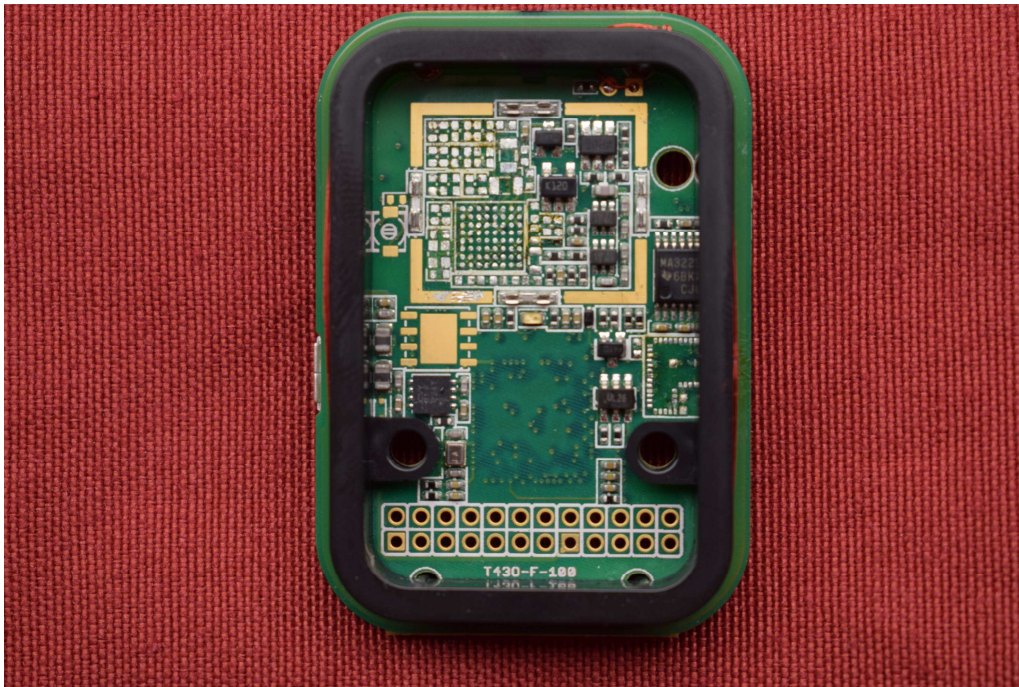

1 Annex C – documentation

1.1 List of Pictures

Picture 1: EUT – top side, without shielding	2
Picture 2: EUT – bottom side.....	2
Picture 4: Shielding – top side	3
Picture 5: Shielding – bottom side	3

EMV **TESTHAUS** GmbH
Gustav-Hertz-Straße 35
94315 Straubing
Germany

Elatec GmbH
RFID Reader
TWN4 MultiTech 3 LF

180194-AU01+W01
Annex C

Page 1 of 3

Picture 1: EUT – top side, without shielding

Picture 2: EUT – bottom side

Picture 3: Shielding – top side

Picture 4: Shielding – bottom side