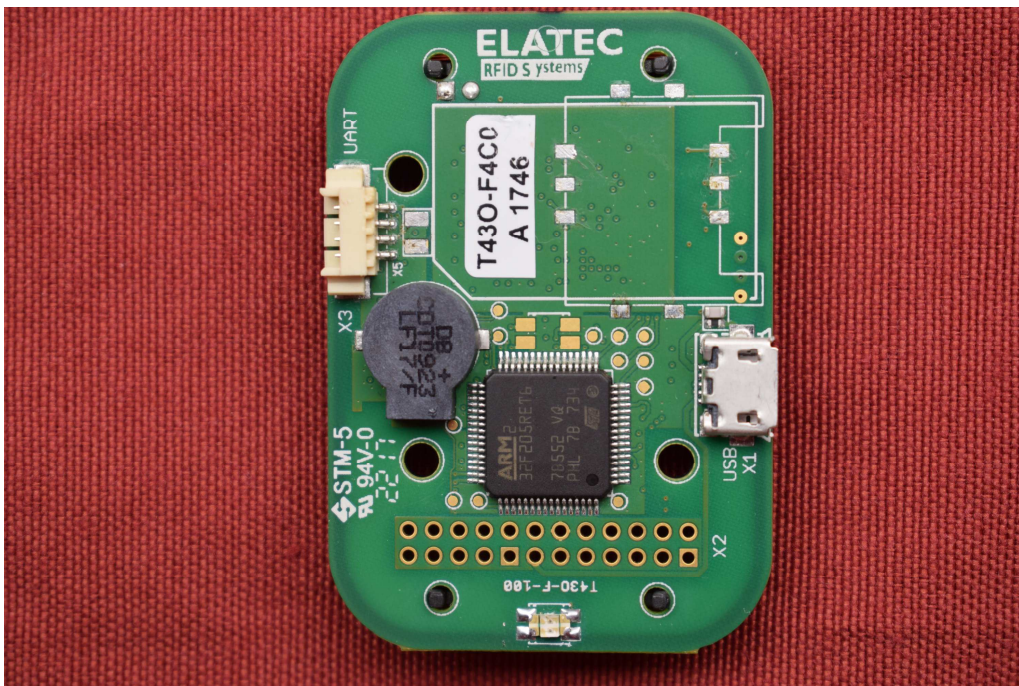

1 Annex C – documentation

1.1 List of Pictures

Picture 1: EUT – top side, without shielding	2
Picture 2: EUT – bottom side.....	2
Picture 4: Shielding – top side	3
Picture 5: Shielding – bottom side	3

EMV **TESTHAUS** GmbH
Gustav-Hertz-Straße 35
94315 Straubing
Germany

Elatec GmbH
RFID Reader
TWN4 MultiTech 3 LF

180194-AU01+W01
Annex C

Page 1 of 3

Picture 1: EUT – top side, without shielding

Picture 2: EUT – bottom side

Picture 3: Shielding – top side

Picture 4: Shielding – bottom side