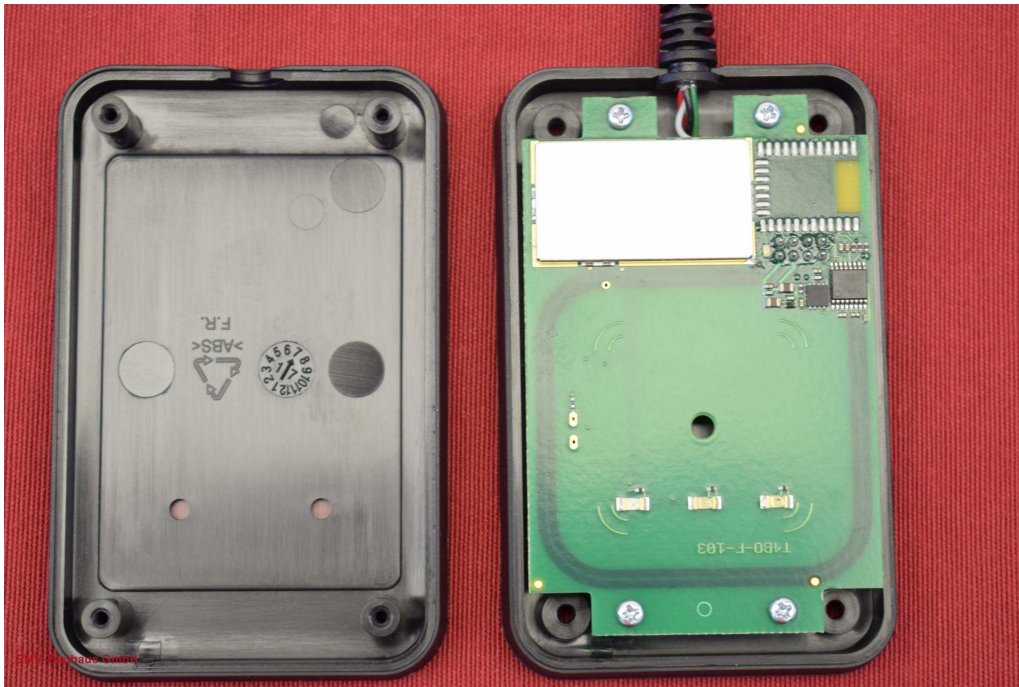

1 Annex C – documentation

1.1 List of Pictures

Picture 1: EUT – Open, top side	2
Picture 2: EUT – Open, bottom side	2
Picture 3: EUT – without shielding.....	3
Picture 4: Shielding – top side	3
Picture 5: Shielding – bottom side	4

EMV **TESTHAUS** GmbH
Gustav-Hertz-Straße 35
94315 Straubing
Germany

Elatec GmbH
RFID Reader
TWN4 MultiTech 2 HF USB

170761-AU02+W01
Annex C

Page 1 of 4

Picture 1: EUT – Open, top side

Picture 2: EUT – Open, bottom side

Picture 3: EUT – without shielding

Picture 4: Shielding – top side

Picture 5: Shielding – bottom side