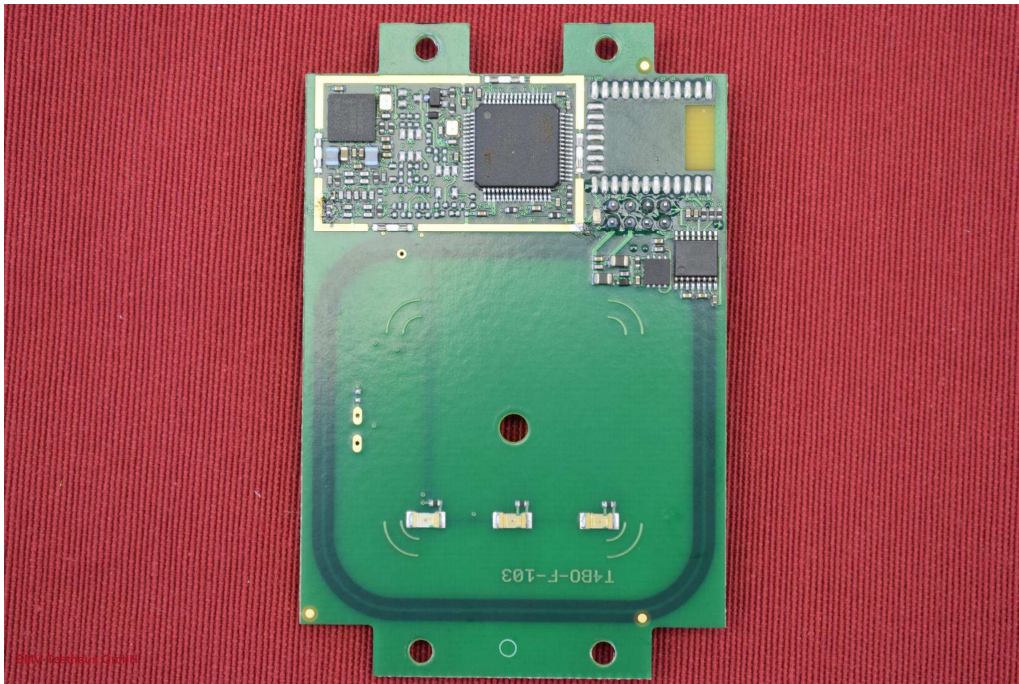

1 Annex C – documentation

1.1 List of Pictures

Picture 1: EUT – Open, top side	2
Picture 2: EUT – Open, bottom side	2
Picture 3: EUT – without shielding.....	3
Picture 4: Shielding – top side	3
Picture 5: Shielding – bottom side	4

EMV **TESTHAUS** GmbH
Gustav-Hertz-Straße 35
94315 Straubing
Germany

Elatec GmbH
RFID Reader
TWN4 MultiTech 2 HF USB

170761-AU02+W01
Annex C

Page 1 of 4

Picture 1: EUT – Open, top side

Picture 2: EUT – Open, bottom side

Picture 3: EUT – without shielding

Picture 4: Shielding – top side

Picture 5: Shielding – bottom side