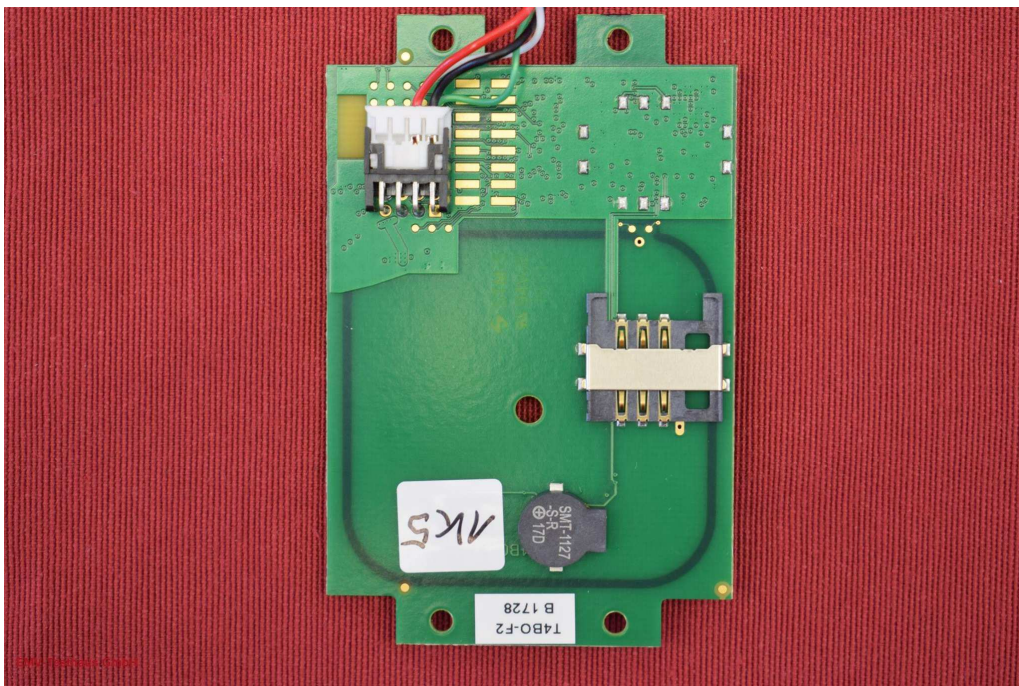

1 Annex C – documentation

1.1 List of Pictures

Picture 1: EUT – Open, top side	2
Picture 2: EUT – Open, bottom side	2
Picture 3: EUT – without shielding.....	3
Picture 4: Shielding – top side	3
Picture 5: Shielding – bottom side	4

EMV **TESTHAUS** GmbH
Gustav-Hertz-Straße 35
94315 Straubing
Germany

Elatec GmbH
RFID Reader
TWN4 MultiTech 2 HF USB

170761-AU02+W01
Annex C

Page 1 of 4

Picture 1: EUT – Open, top side

Picture 2: EUT – Open, bottom side

Picture 3: EUT – without shielding

Picture 4: Shielding – top side

Picture 5: Shielding – bottom side