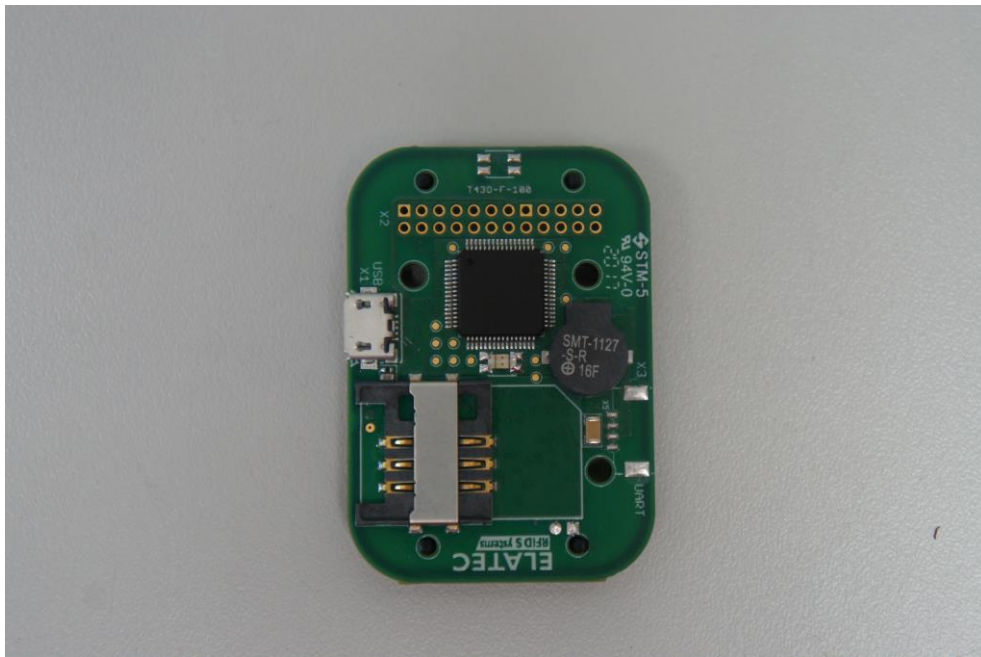

## 1.1 List of Pictures

Picture 1: EUT - with RF shielding.....2  
Picture 3: EUT - backside.....2  
Picture 2: EUT - open RF shielding .....3

EMV **TESTHAUS** GmbH  
Gustav-Hertz-Straße 35  
94315 Straubing  
Germany

Elatec GmbH  
RFID Reader  
TWN4 MultiTech 3

Picture 1: EUT - with RF shielding

Picture 2: EUT - backside

Picture 3: EUT - open RF shielding