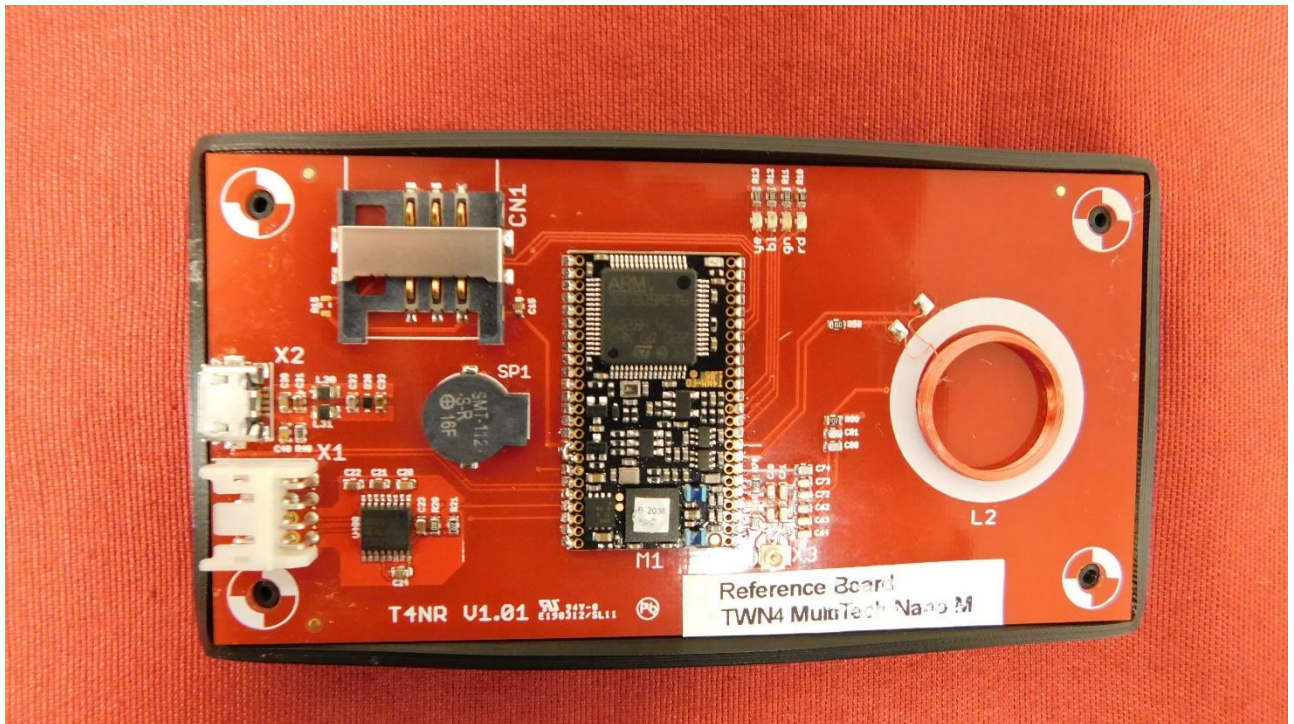

1 Annex B – EUT pictures external

1.1 List of Pictures

Picture 1: EUT on reference board – front view	2
Picture 2: EUT on reference board – rear view	2
Picture 3: EUT - top view	3
Picture 4: Name plate of EUT without FCC-ID and IC-ID	3
Picture 5: Name plate of EUT with FCC-ID and IC-ID	4

Picture 1: EUT on reference board – front view

Picture 2: EUT on reference board – rear view

Picture 3: EUT - top view

Picture 4: Name plate of EUT without FCC-ID and IC-ID

FCC ID: WP5TWN4F21
IC: 7948A-TWN4F21
HVIN: EL20214

Picture 5: Name plate of EUT with FCC-ID and IC-ID