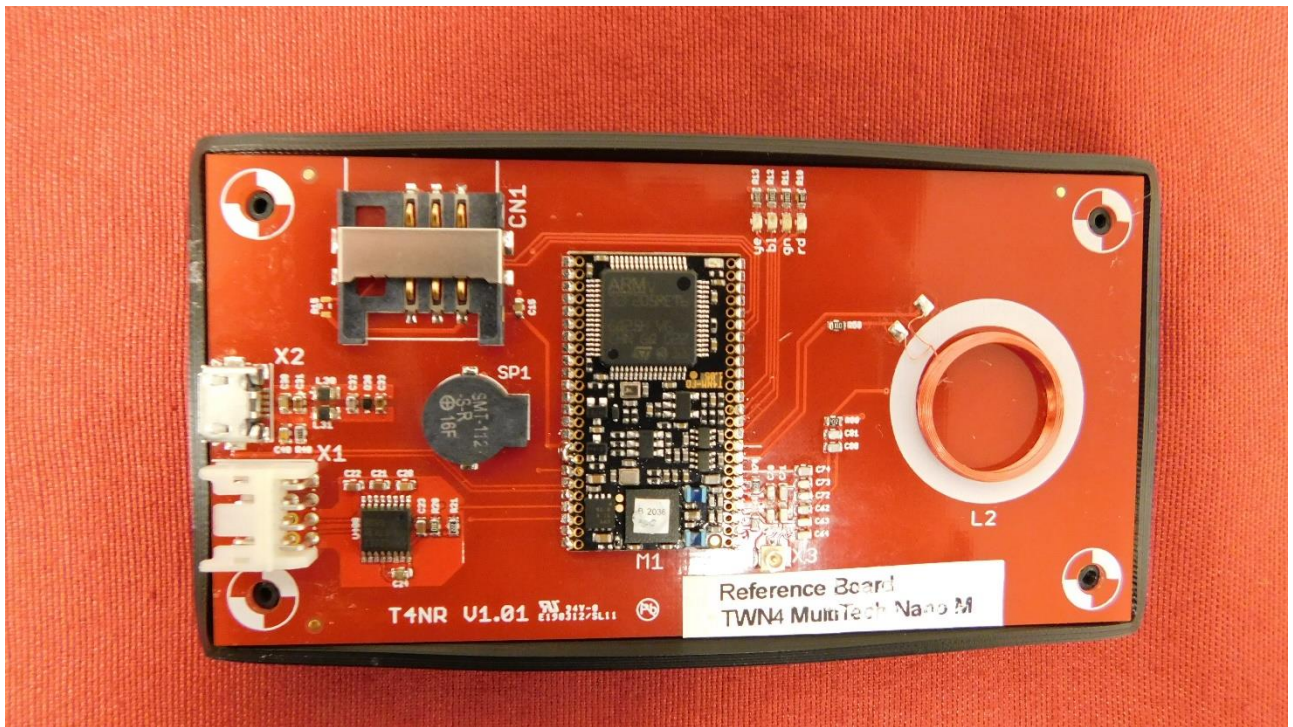

## 1 Annex B – EUT pictures external

### 1.1 List of Pictures

Picture 1: EUT on reference board – front view .....	2
Picture 2: EUT on reference board – rear view .....	2
Picture 3: EUT - top view .....	3
Picture 4: EUT - rear view .....	3
Picture 5: Name plate of EUT without FCC-ID and IC-ID .....	4
Picture 6: Name plate of EUT with FCC-ID and IC-ID .....	4

Picture 1: EUT on reference board – front view

Picture 2: EUT on reference board – rear view

Picture 3: EUT - top view

Picture 4: EUT - rear view

Picture 5: Name plate of EUT without FCC-ID and IC-ID

**FCC ID: WP5TWN4F21**  
**IC: 7948A-TWN4F21**  
**HVIN: EL20214**